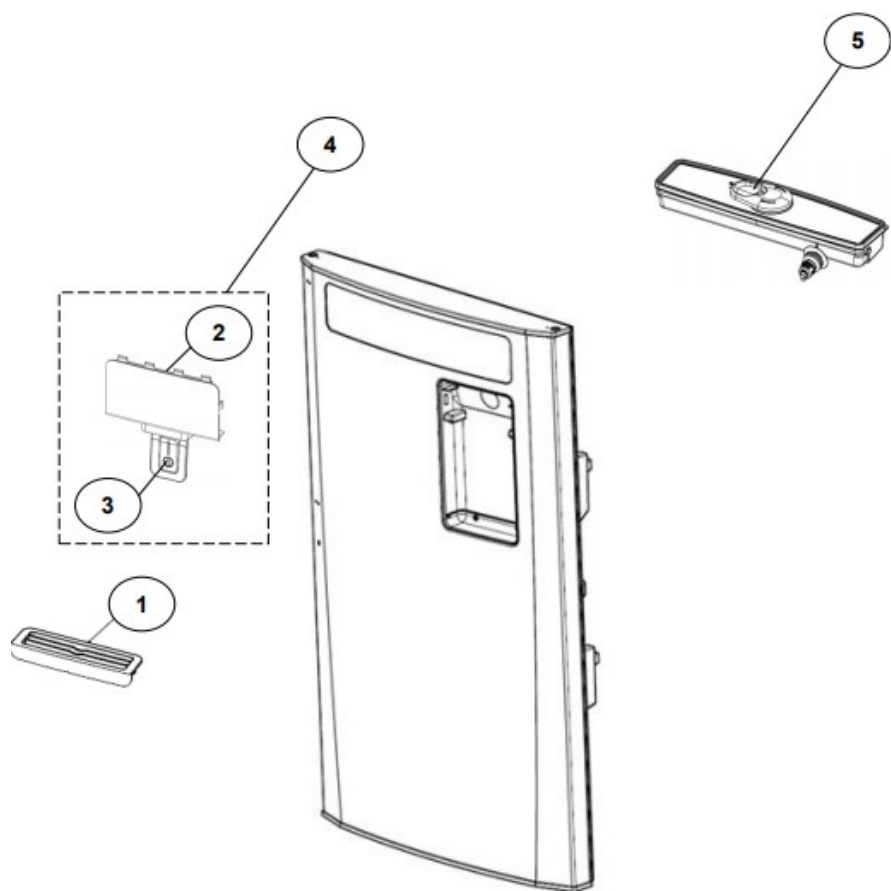

DISPENSER
Modelo: WT8505N00
Capacidad: 18" Color: Acero Inoxidable