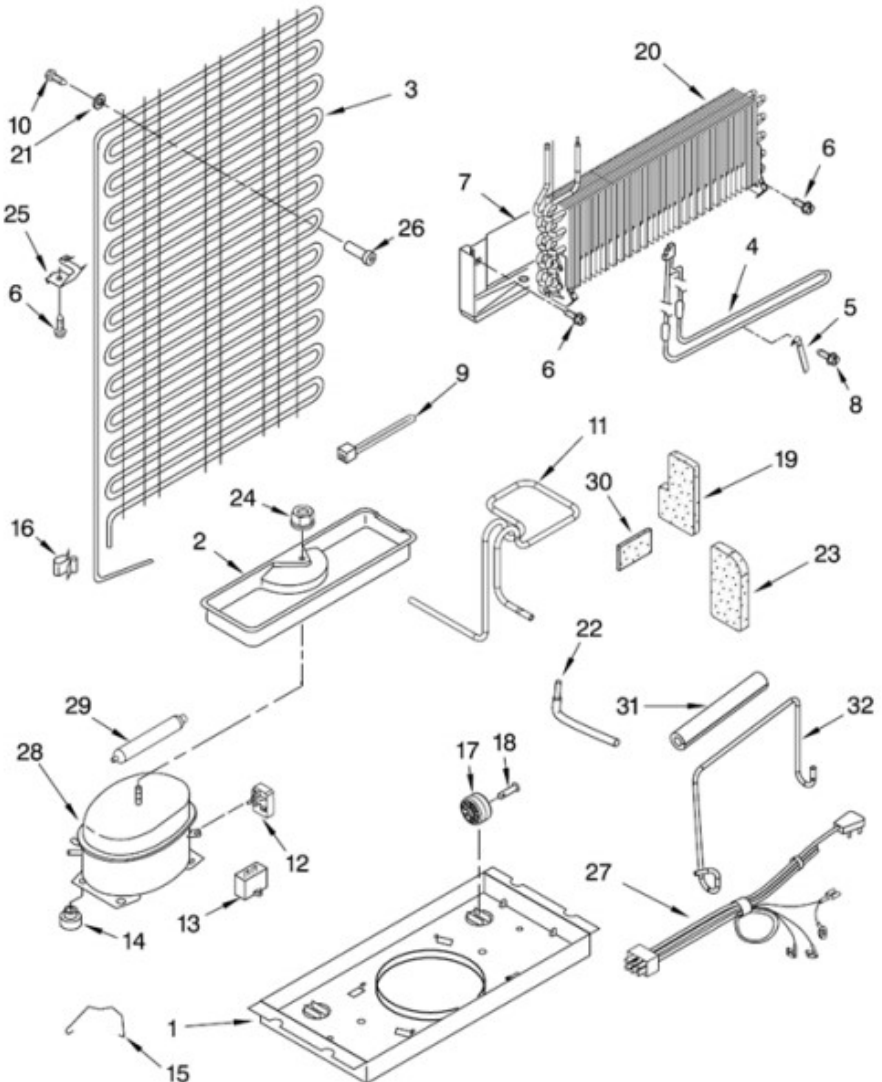

Distribuidor Autorizado

SurteRápido.com

Venta de Refacciones
Electrodomesticas

Refrigerador Whirlpool WT8505N00

SISTEMA DE SELLADO

Modelo: WT8505N00

Capacidad: 18" Color: Acero Inoxidable