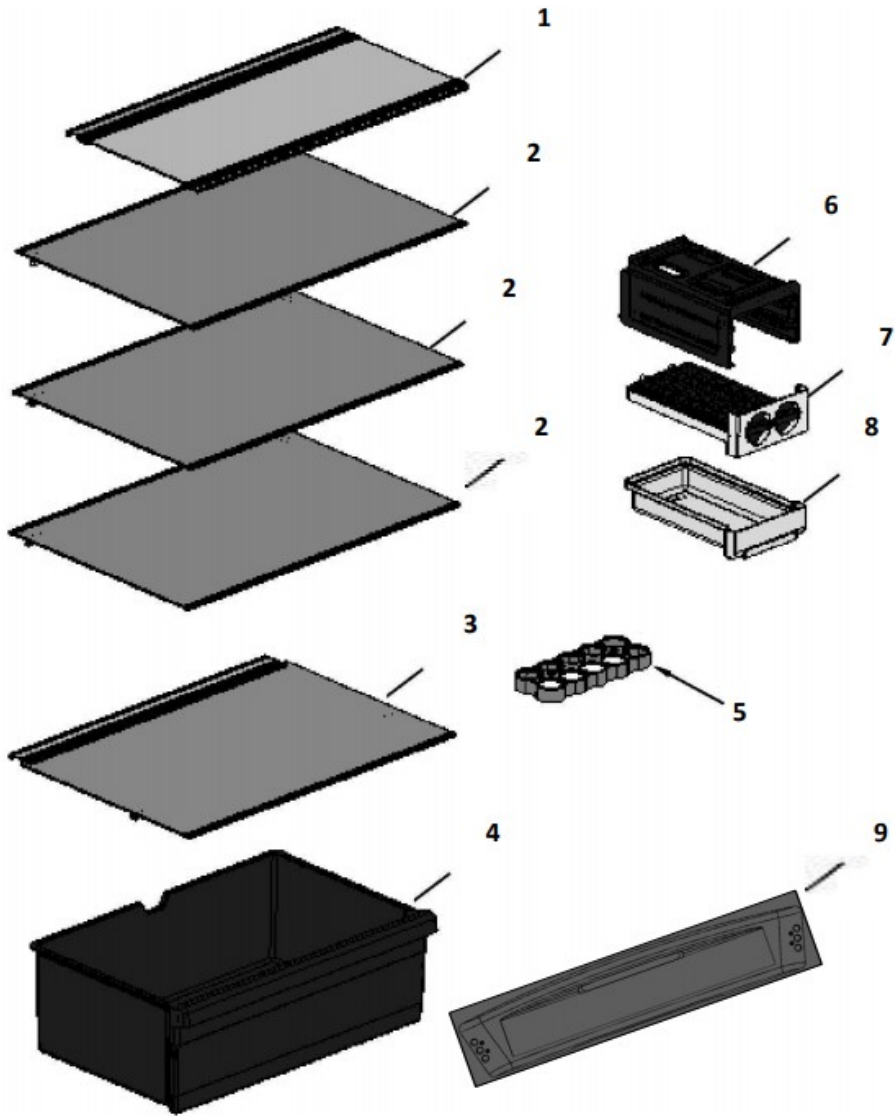

Refrigerador Whirlpool WT8740S00