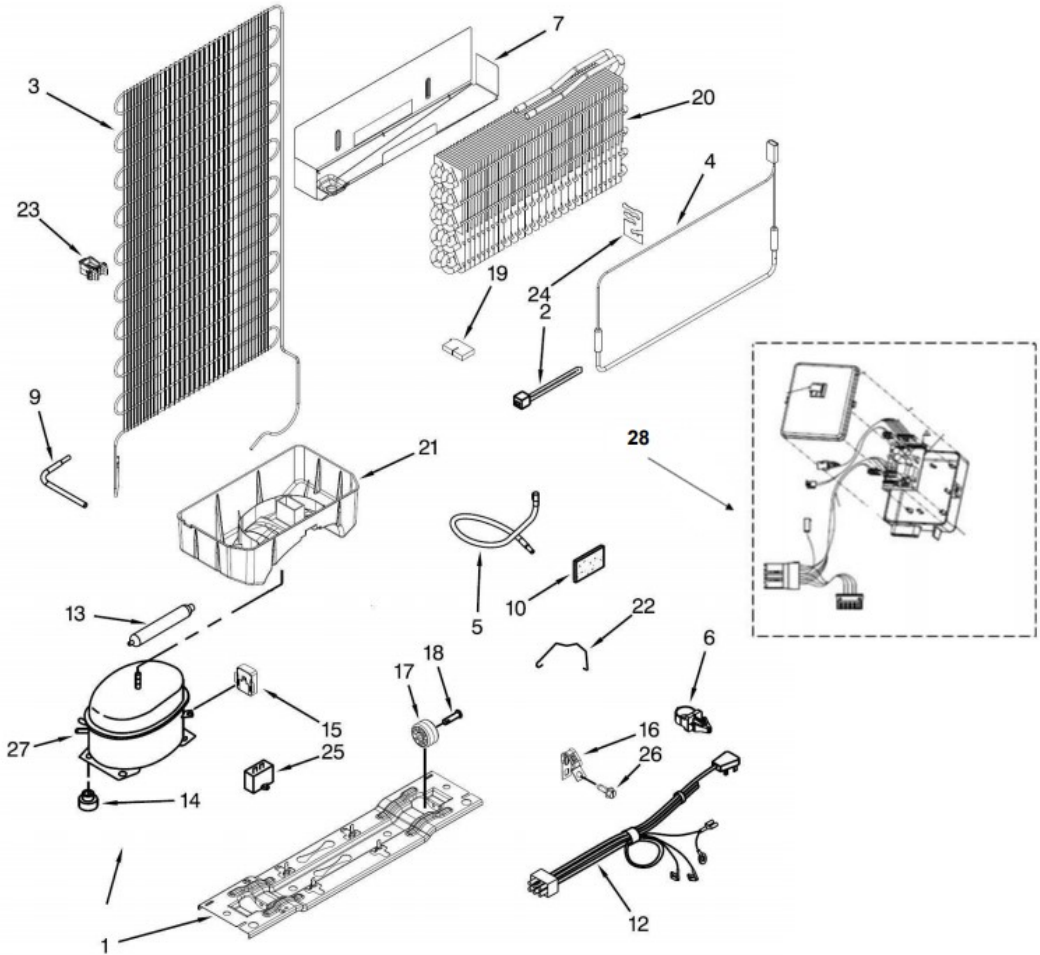

Refrigerador Whirlpool WT8740S00