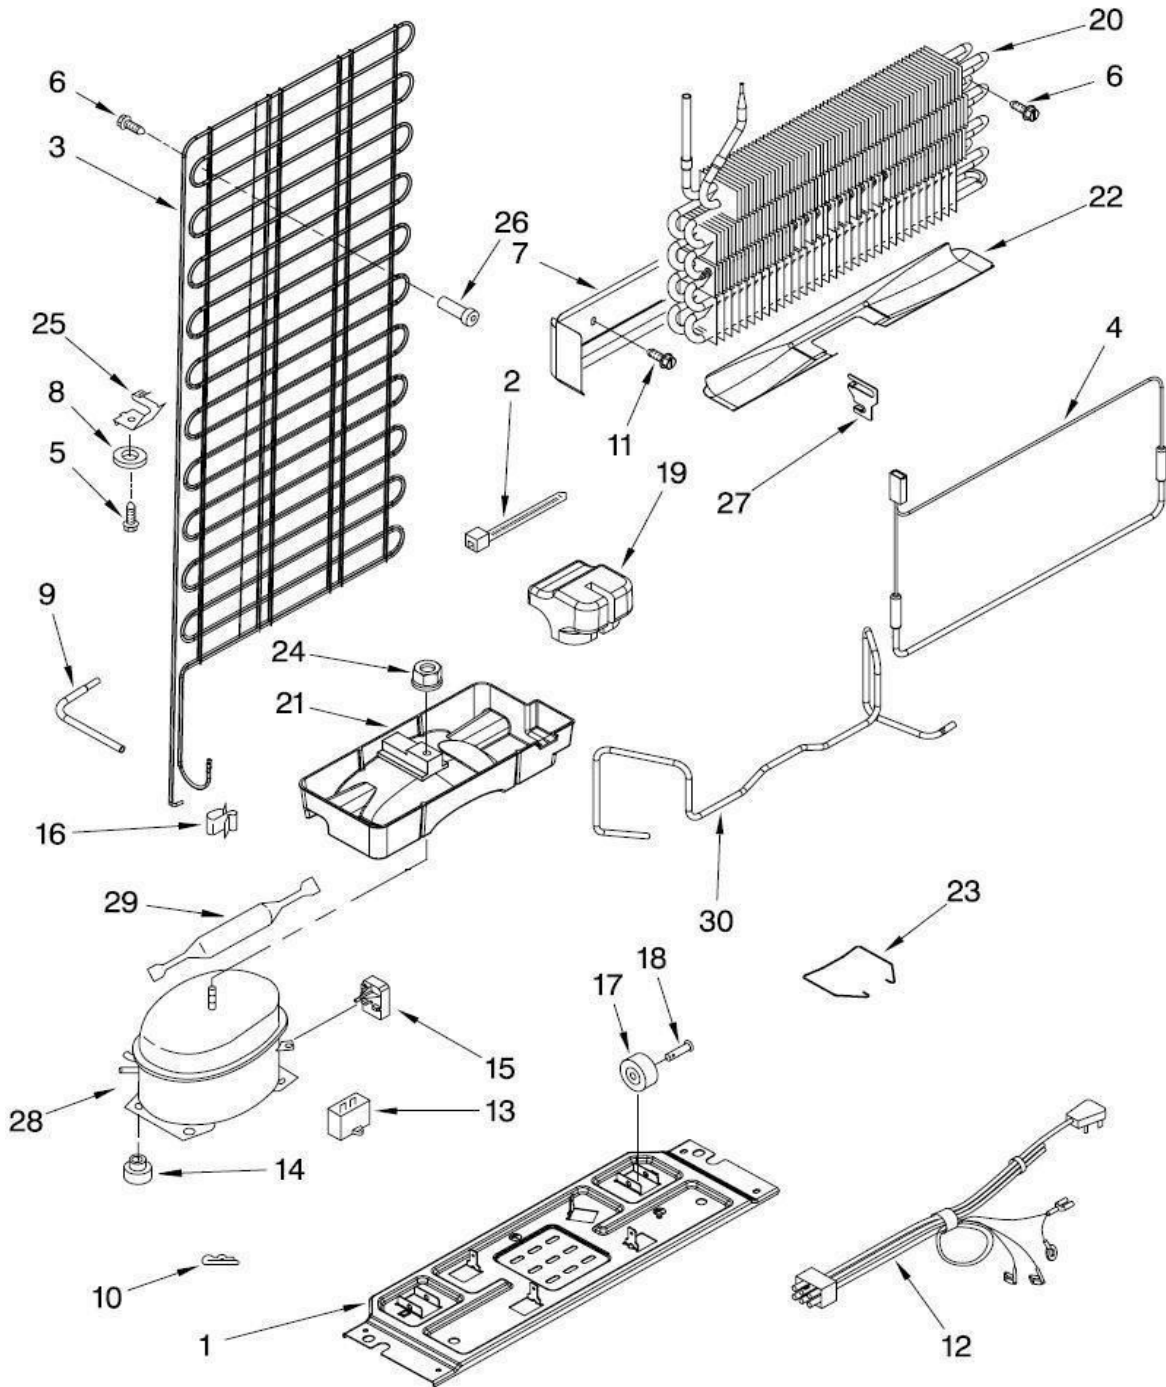

REFRIGERADOR WT9507S03

REFRIGERADOR WT9507S03

No. Ilus.	DESCRIPCIÓN	Cant.	No. de Parte
1	Support Plate, Compressor	1	W10470673
2	Strap	1	2263990
3	Condenser	1	W10440945
4	Heater, Defrost	1	W10345817
5	Screw	**	*****
6	Screw	**	*****
7	Heat Shield	1	W10345815
8	Washer	**	*****
9	Tube, Process	**	*****
10	Clip Compressor	**	*****
11	Screw	**	*****
12	Power, Cord	1	W10283894
13	Capacitor	1	W10658690
14	Grommet	4	R-31240
15	Combo, Device	1	W10796741
16	Clip, Wire	**	*****
17	Roller	**	*****
18	Axle, Rivet	**	*****
19	Wedge, Evaporator	2	W10261299
20	Evaporator Assy	1	W10502224
21	Evaporator Tray	1	W10767486
22	Drain Pan	**	*****
23	Bale Strap	1	W10174383
24	Hex Nut	**	*****
25	Clip, Condenser Mounting	**	*****
26	Support, Condenser	4	2258451
27	Bracket	2	W10286974
28	Compressor	1	W10743310
29	Drier	1	2328354
30	Tube Discharge	**	*****