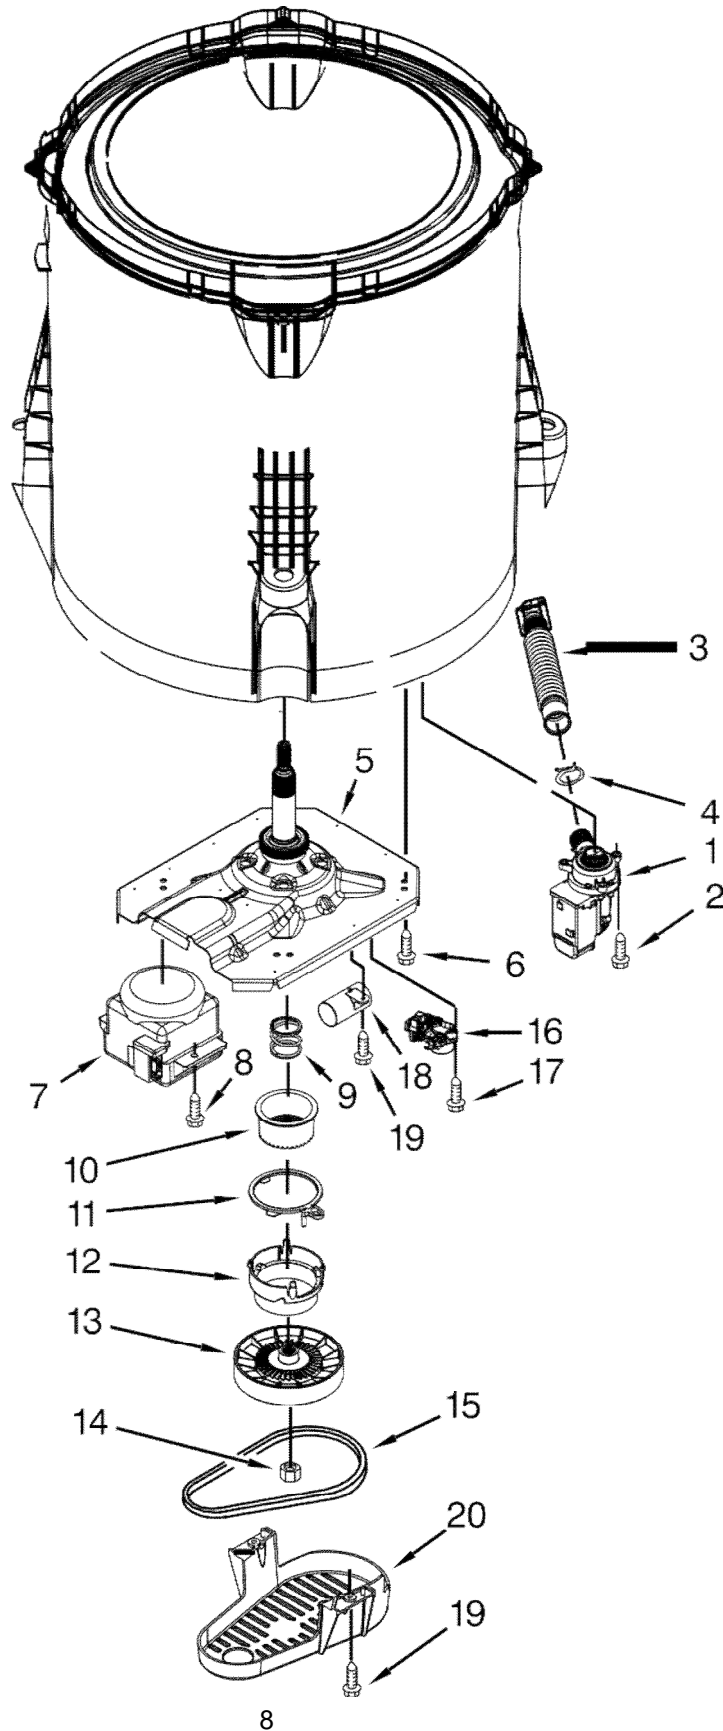

Distribuidor Autorizado

SurteRápido.com

Venta de Refacciones
Electrodomesticas

LAVADORA WTW4800BQ0