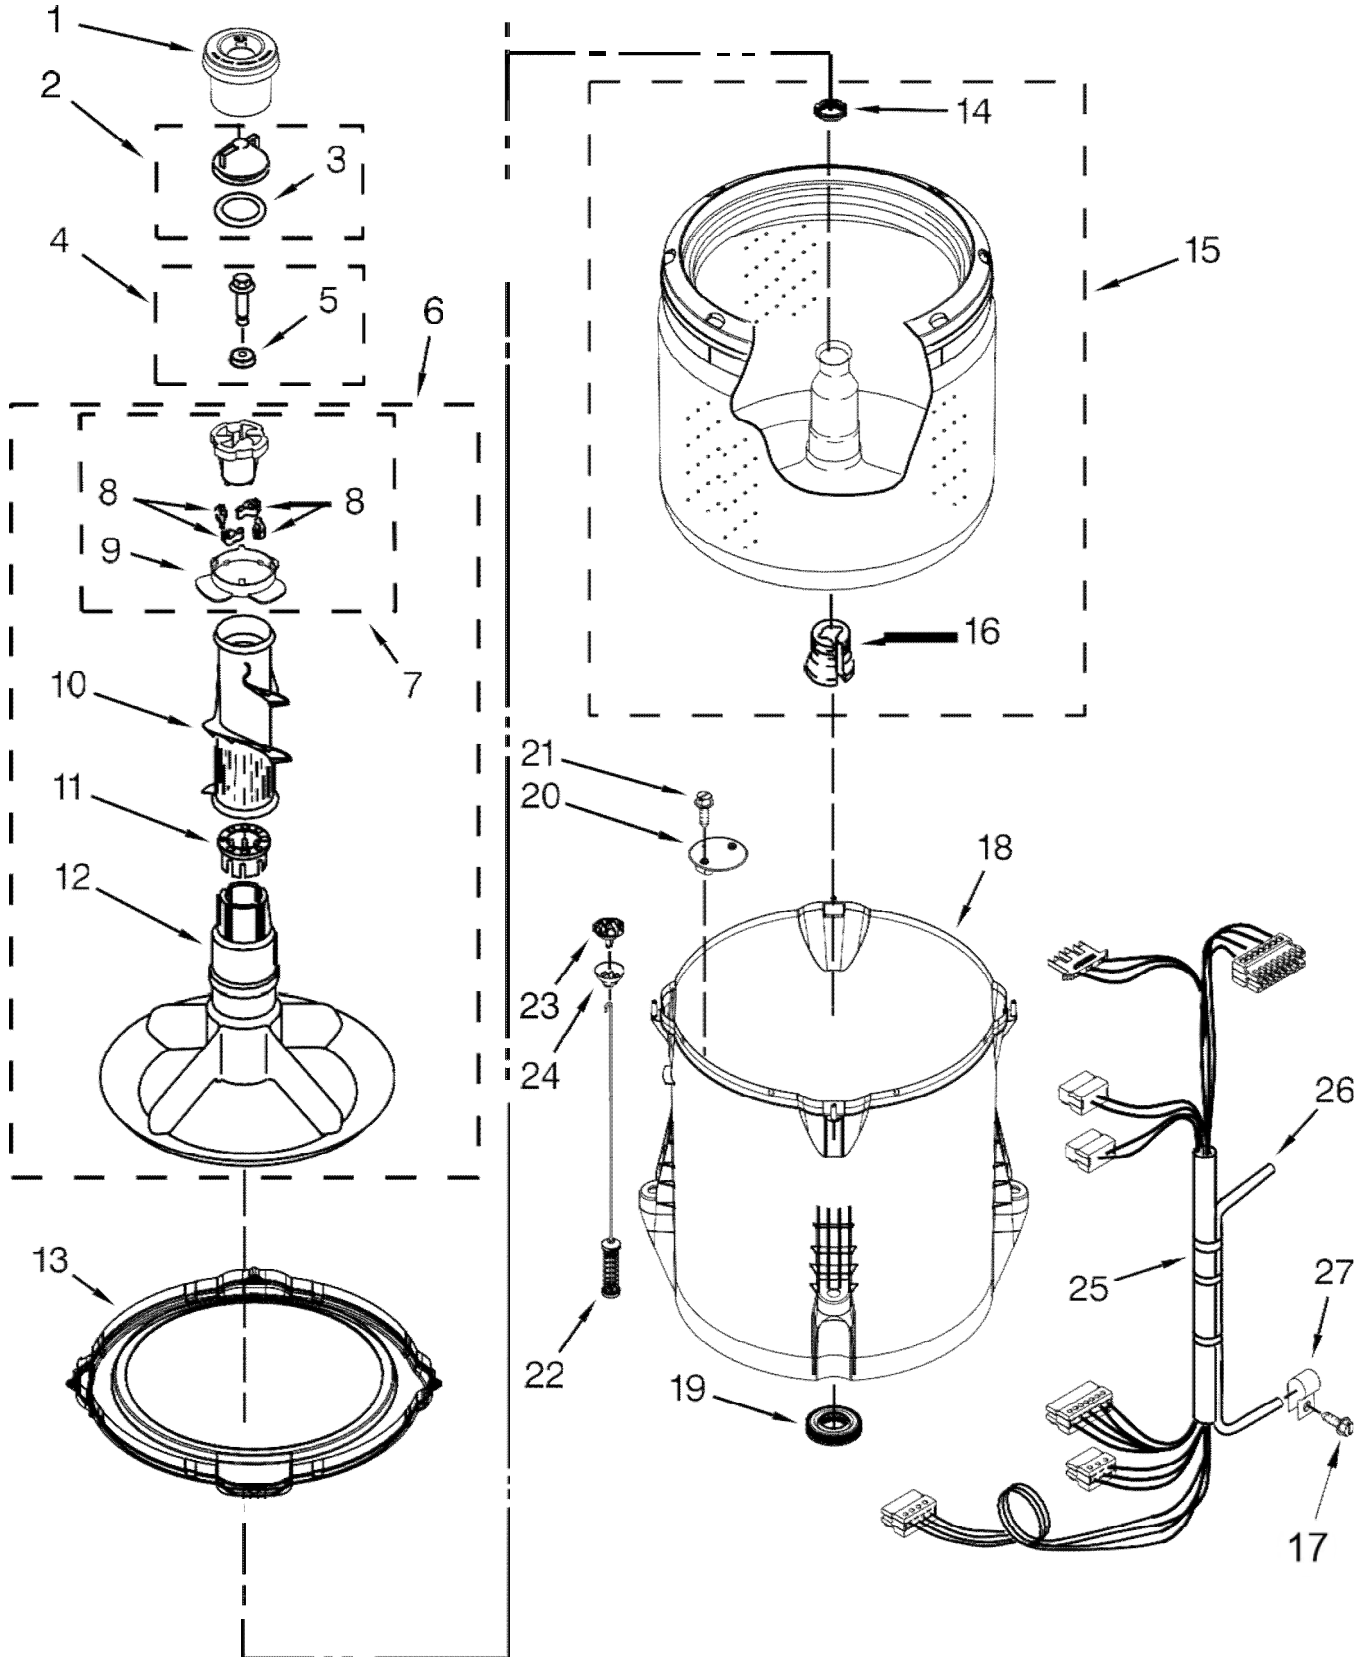

LAVADORA WTW4800BQ0