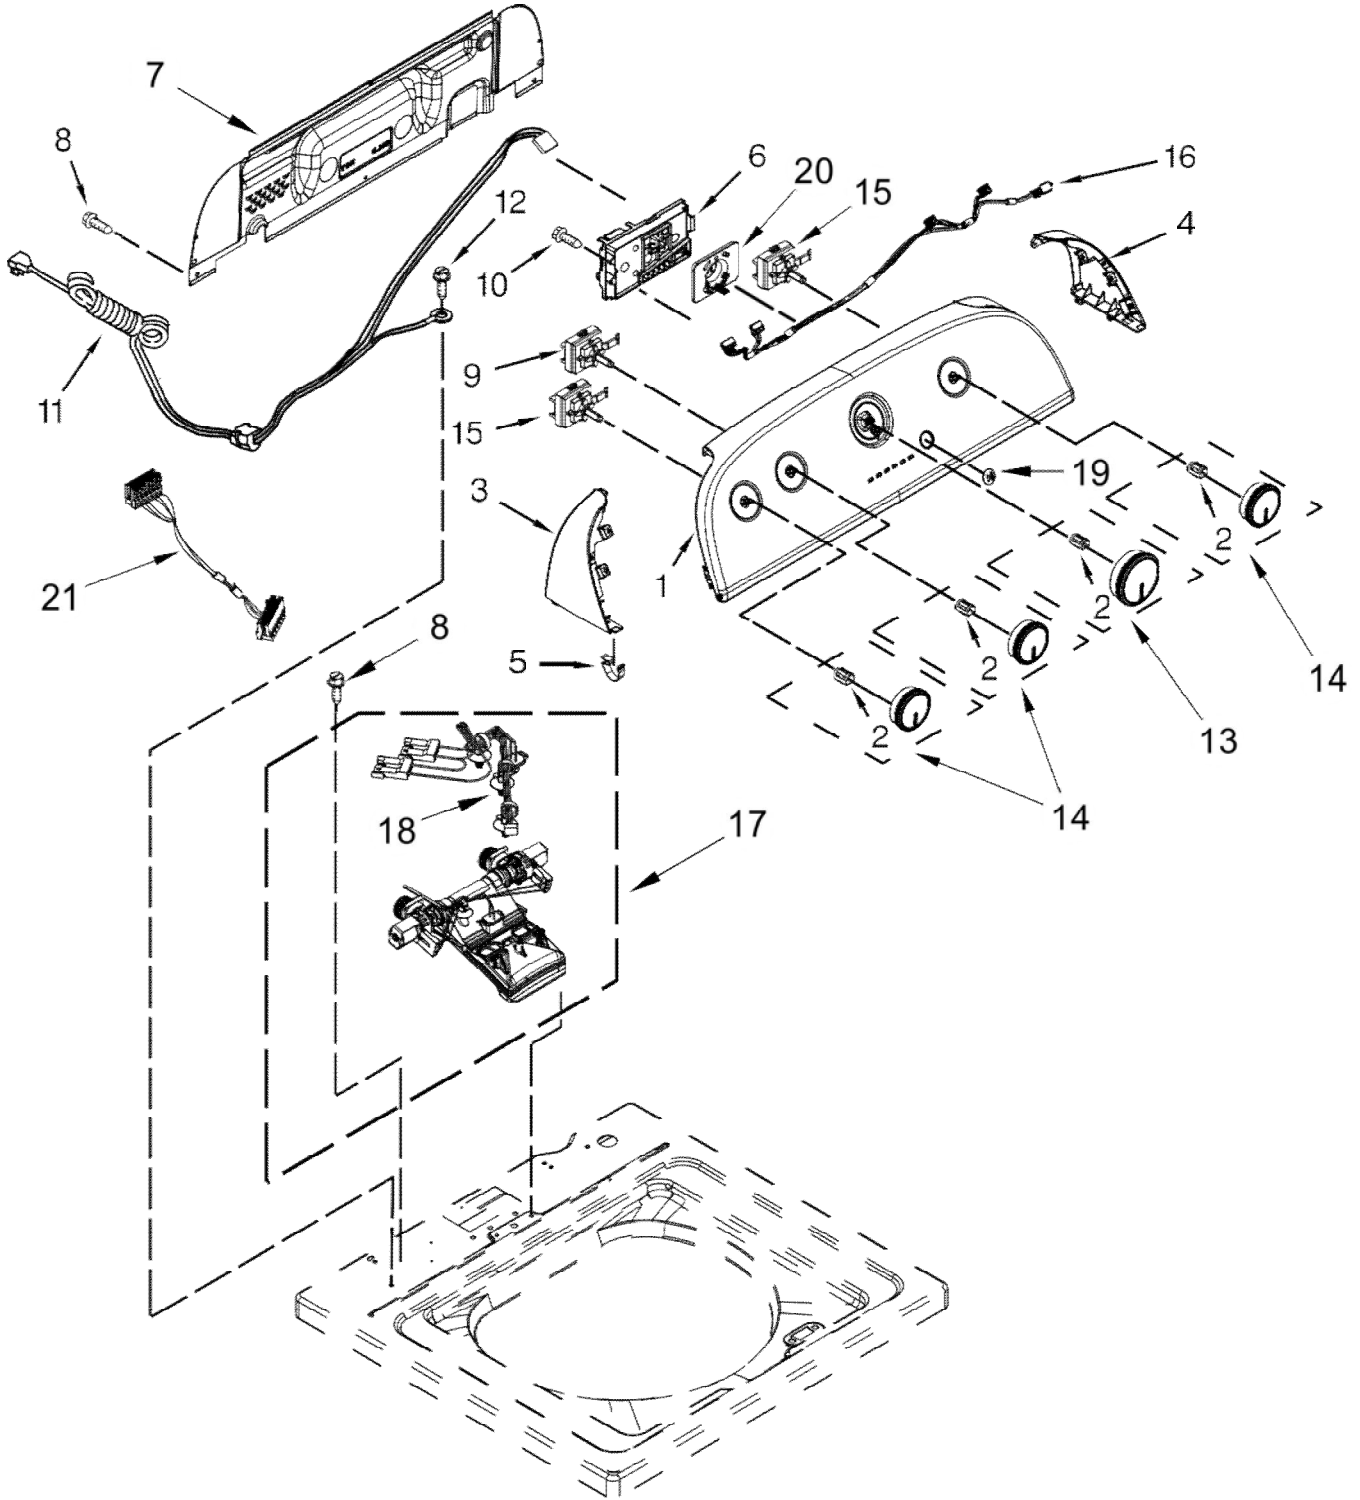

Distribuidor Autorizado

SurteRápido.com

Venta de Refacciones Electrodomesticas

LAVADORA WTW4800BQ0

Literature Parts

LAVADORA WTW4800BQ0

<u>Illus. No.</u>	<u>Part No.</u>	<u>Description</u>
1		Literature Parts
	W10240509	Installation Instructions
	W10560163	Owners Manual
	W10468340	Tech Sheet
	W10062999	Energy Guide
2		Top
	W10251299	White
3		Lid and Bumper Assembly
	W10251302	White
4	9724509	Bumper, Lid
5	9740848	Screw
6	91770	Hinge, Lid
7	W10119872	Screw
8		Strike, Lid Lock
	W10240513	White

<u>Illus. No.</u>	<u>Part No.</u>	<u>Description</u>
20	1157158	Screw
21	W10248088	Lock, Top
22	W10397994	Foot, Leveling
23	W10339879	Tie, Cable
24	W10142728	Screw
25	W10215139	Cover, Harness
26	3400076	Screw
27	W10221546	Hose, Outer Drain Assembly
28	W10280024	U-Bend, Drain Hose
29	356138	Clamp, Hose

LAVADORA WTW4800BQ0

LAVADORA WTW4800BQ0

<u>Illus. No.</u>	<u>Part No.</u>	<u>Description</u>
1	W10468410	Panel, Console
2	8536939	Clip, Spring
3		End Cap (Left)
	W10520782	White
4		End Cap (Right)
	W10520780	White
5	8312709	Clip, Console
6	W10581897	Control Unit Assembly, Machine and Motor
7	W10552335	Panel, Console Rear Cover
8	1157158	Screw

<u>Illus. No.</u>	<u>Part No.</u>	<u>Description</u>
9	W10285518	Switch, Rotary Encoder (5 Position)
10	90767	Screw
11	W10525194	Cord, Power
12	3400076	Screw
13		Knob, Timer
	W10576634	White/Metallic
14		Assembly, Control Knob
	W10576636	White/Metallic
15	W10285512	Temperature Control
16	W10579238	Harness, Upper