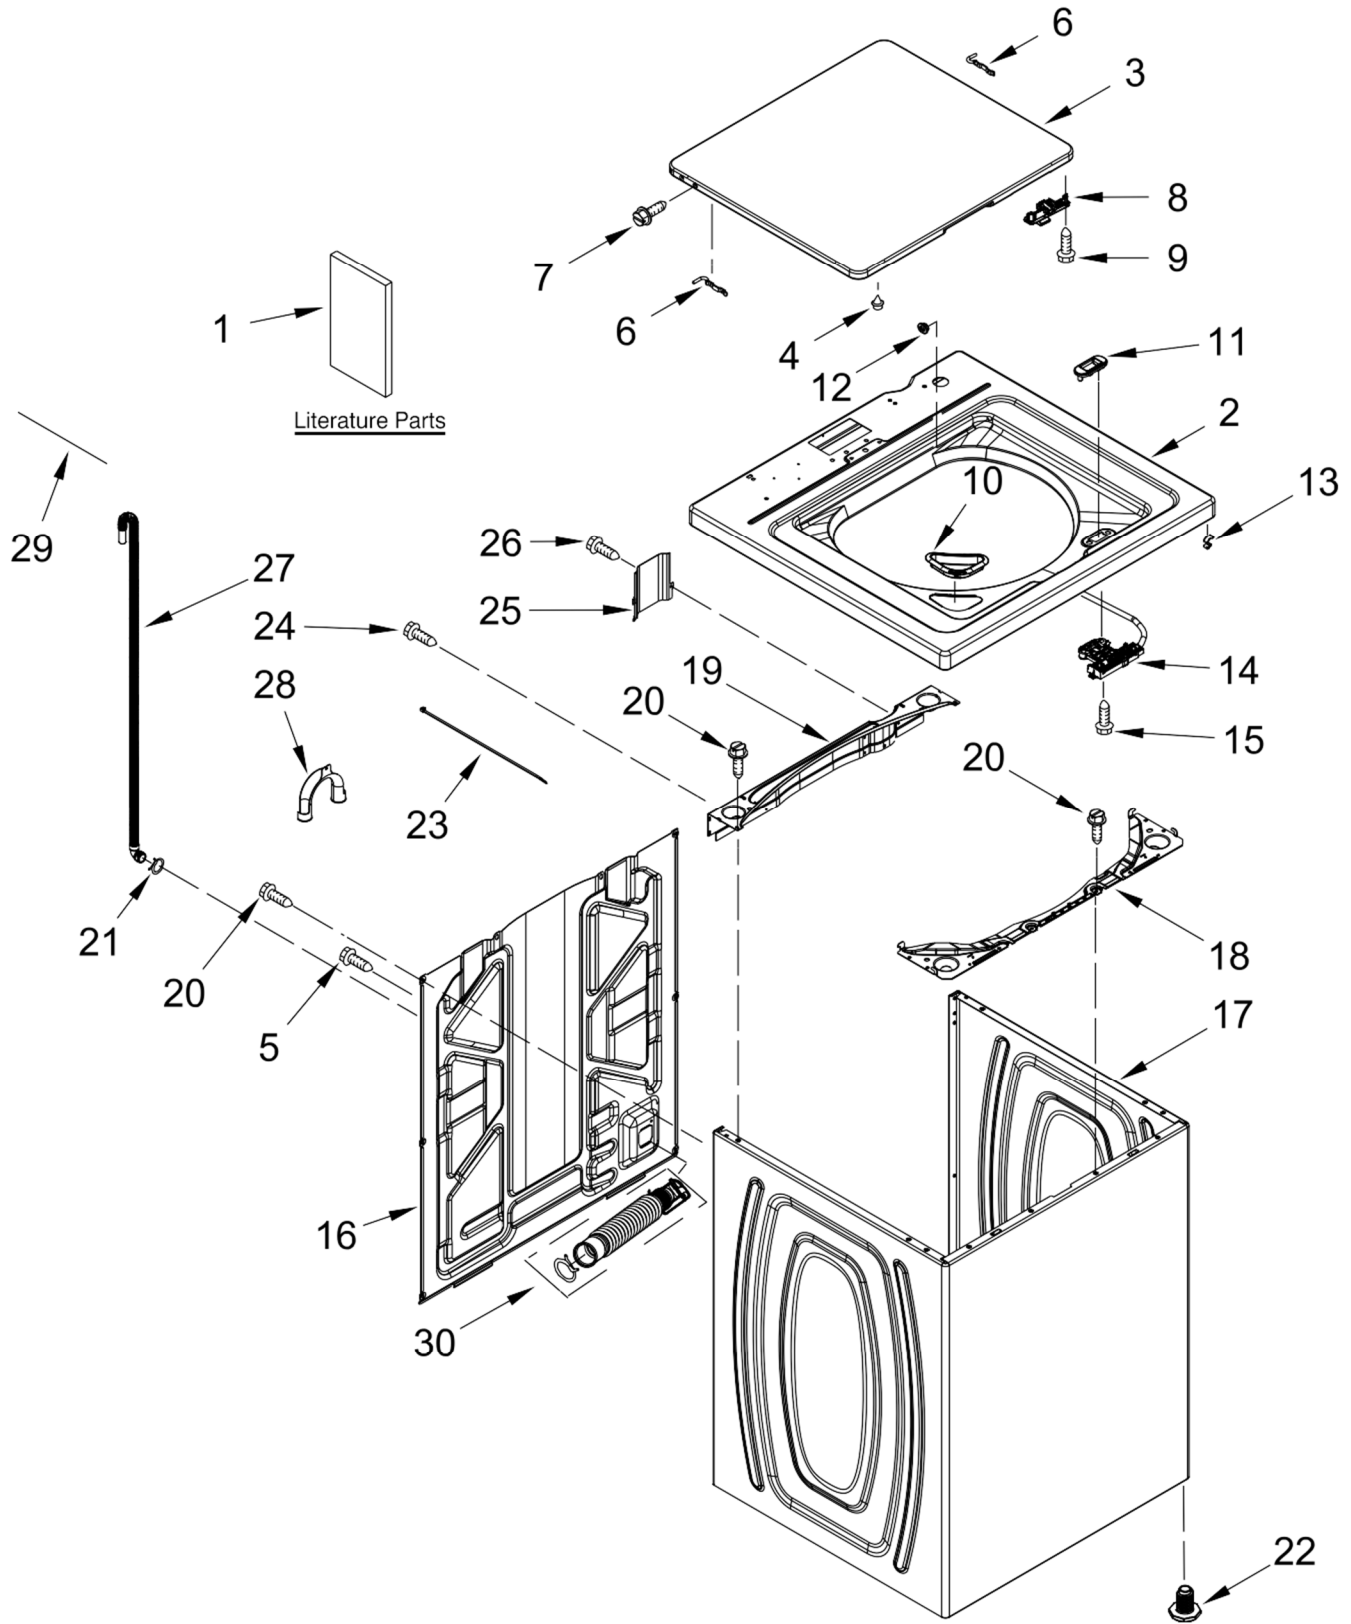

LAVADORA WTW4810EW1

LAVADORA WTW4810EW1

<u>Illus. No.</u>	<u>Part No.</u>	<u>Description</u>
1		Literature Parts
	W10240509	Installation Instructions
	W10740628	Owners Manual
	W10740624	Tech Sheet
	W10063046	Energy Guide
	W10677676	Tech Sheet
2		Top
	W10686433	White
3		Assembly, Lid and Bumper
	W10251302	White
4	9724509	Bumper, Lid
5	9740848	Screw
6	91770	Hinge, Lid
7	W10119872	Screw
8		Strike, Lid Lock
	W10714899	White
9	W10273971	Screw

<u>Illus. No.</u>	<u>Part No.</u>	<u>Description</u>
10	W10192089	Dispenser, Bleach
11		Bezel, Lid Lock
	W10392041	White
12	21258	Bearing, Lid Hinge
13	90016	Clip, Harness
14	W10682535	Latch, Lid Lock Assembly
15	8281163	Screw (Stainless)
16	W10250884	Panel, Rear
17		Cabinet
	W10478060	White
18	W10215098	Brace, Cabinet Top - Front
19	W10512626	Brace, Cabinet Top - Rear
20	1157158	Screw
21	356138	Clamp, Hose
22	W10397994	Foot, Leveling

<u>Illus. No.</u>	<u>Part No.</u>	<u>Description</u>
23	W10339879	Tie, Cable
24	W10567155	Screw
25	W10676061	Cover, Harness
26	3400076	Screw
27	W10221546	Hose, Outer Drain Assembly
28	W10280024	U-Bend, Drain Hose
29	W10267532	Cable Tie
30	W10444123	Hose, Inner Drain Assembly Complete

LAVADORA WTW4810EW1

LAVADORA WTW4810EW1

<u>Illus. No.</u>	<u>Part No.</u>	<u>Description</u>
1	W10692533	Panel, Console
2	8536939	Clip, Spring
3		End Cap (Left)
	W10520782	White
4		End Cap (Right)
	W10520780	White
5	8312709	Clip, Console
6	W10779752	Control Unit Assembly, Machine and Motor
7	W10552335	Panel, Console Rear Cover
8	1157158	Screw
9	W10285518	Switch, Rotary Encoder (5 Position)
10	3400818	Screw