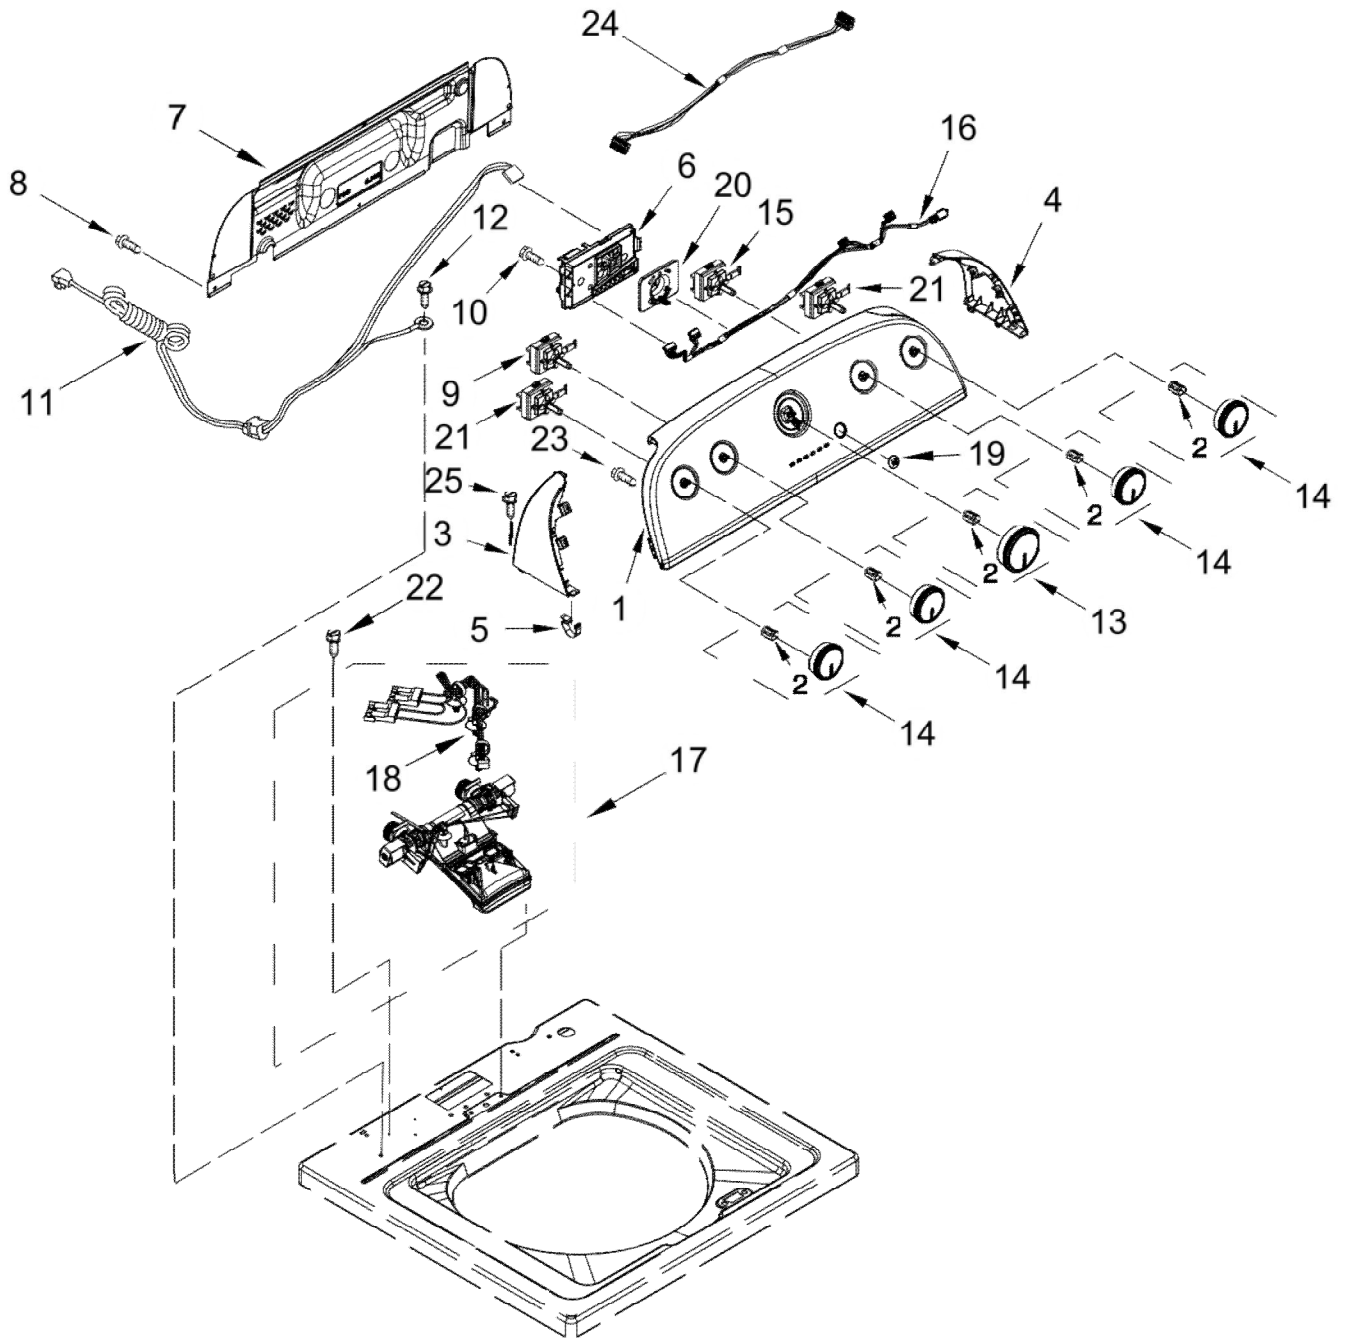

LAVADORA WTW4810EW1

LAVADORA WTW4810EW1

<u>Illus. No.</u>	<u>Part No.</u>	<u>Description</u>
1		Literature Parts
	W10240509	Installation Instructions
	W10740628	Owners Manual
	W10740624	Tech Sheet
	W10063046	Energy Guide
	W10677676	Tech Sheet
2		Top
	W10686433	White
3		Assembly, Lid and Bumper
	W10251302	White
4	9724509	Bumper, Lid
5	9740848	Screw
6	91770	Hinge, Lid
7	W10119872	Screw
8		Strike, Lid Lock
	W10714899	White
9	W10273971	Screw

<u>Illus. No.</u>	<u>Part No.</u>	<u>Description</u>
10	W10192089	Dispenser, Bleach
11		Bezel, Lid Lock
	W10392041	White
12	21258	Bearing, Lid Hinge
13	90016	Clip, Harness
14	W10682535	Latch, Lid Lock Assembly
15	8281163	Screw (Stainless)
16	W10250884	Panel, Rear
17		Cabinet
	W10478060	White
18	W10215098	Brace, Cabinet Top - Front
19	W10512626	Brace, Cabinet Top - Rear
20	1157158	Screw
21	356138	Clamp, Hose
22	W10397994	Foot, Leveling

<u>Illus. No.</u>	<u>Part No.</u>	<u>Description</u>
23	W10339879	Tie, Cable
24	W10567155	Screw
25	W10676061	Cover, Harness
26	3400076	Screw
27	W10221546	Hose, Outer Drain Assembly
28	W10280024	U-Bend, Drain Hose
29	W10267532	Cable Tie
30	W10444123	Hose, Inner Drain Assembly Complete

LAVADORA WTW4810EW1

LAVADORA WTW4810EW1

<u>Illus. No.</u>	<u>Part No.</u>	<u>Description</u>
1	W10692533	Panel, Console
2	8536939	Clip, Spring
3		End Cap (Left)
	W10520782	White
4		End Cap (Right)
	W10520780	White
5	8312709	Clip, Console
6	W10779752	Control Unit Assembly, Machine and Motor
7	W10552335	Panel, Console Rear Cover
8	1157158	Screw
9	W10285518	Switch, Rotary Encoder (5 Position)
10	3400818	Screw