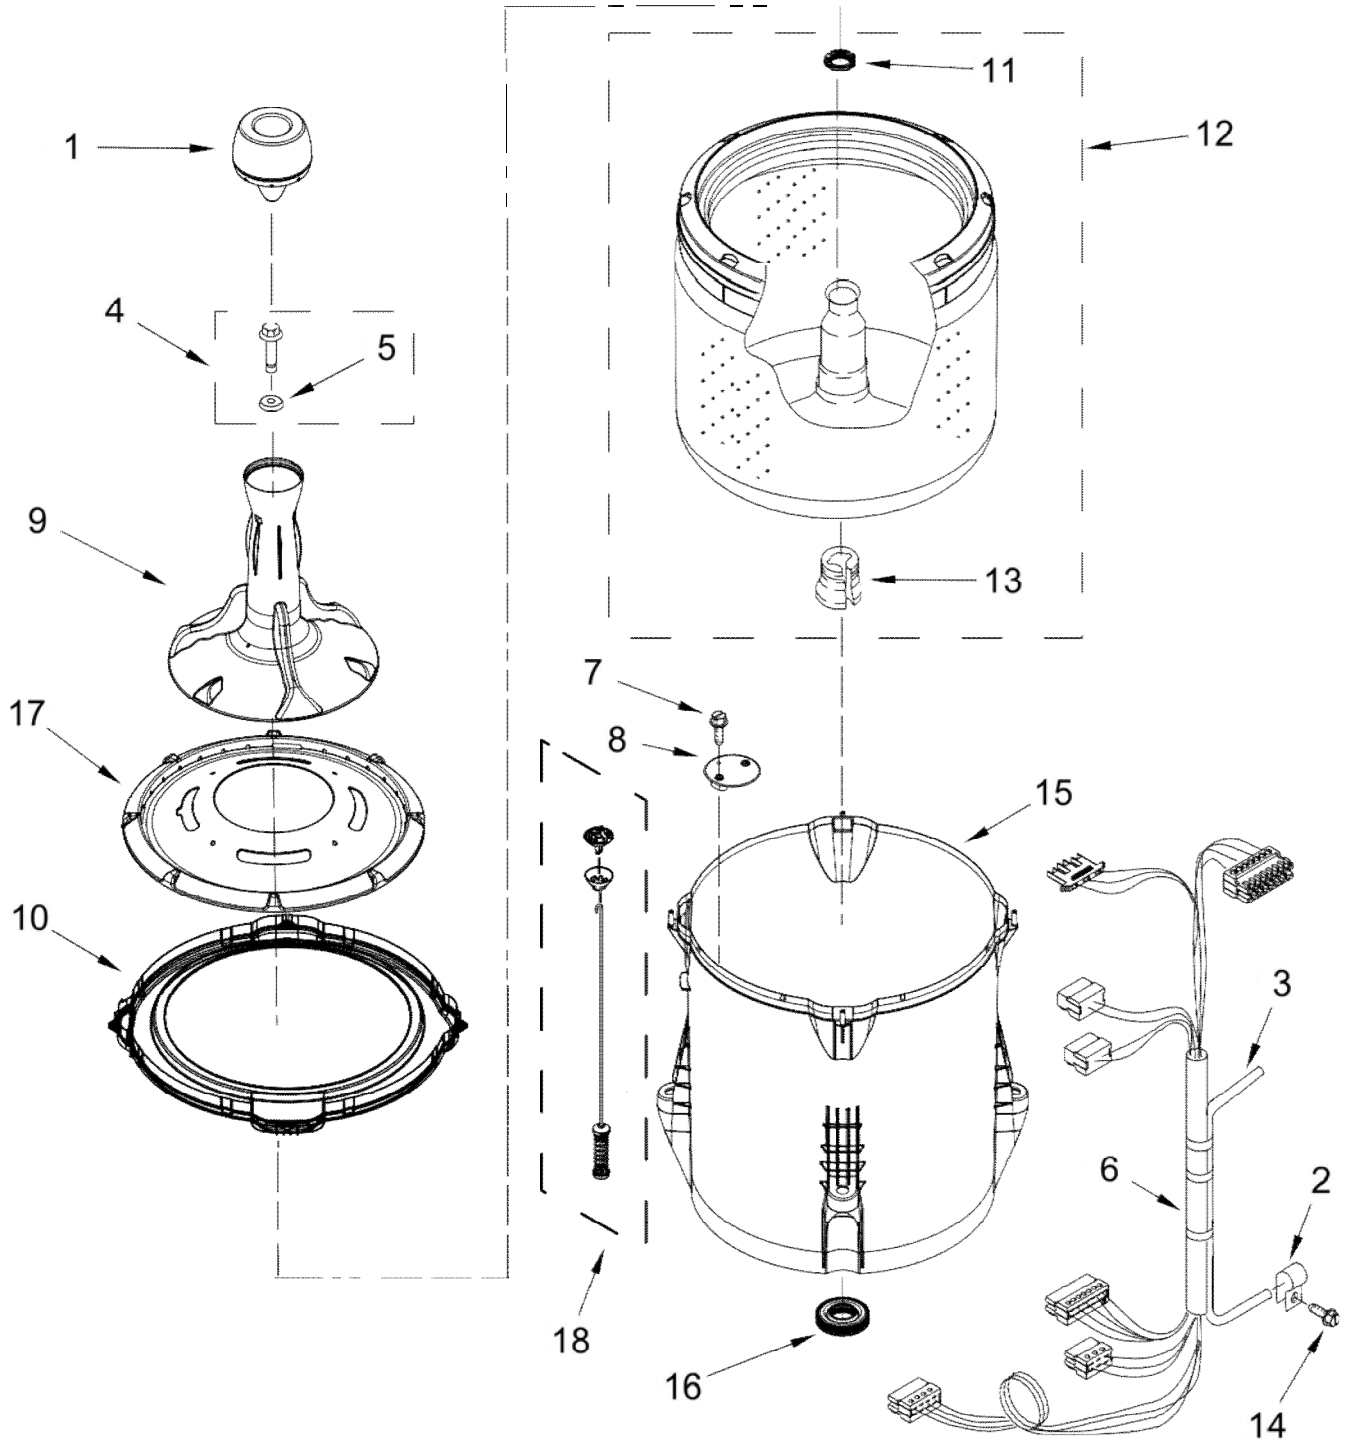

LAVADORA WTW4810EW1

LAVADORA WTW4810EW1

<u>Illus. No.</u>	<u>Part No.</u>	<u>Description</u>
1		Literature Parts
	W10240509	Installation Instructions
	W10740628	Owners Manual
	W10740624	Tech Sheet
	W10063046	Energy Guide
	W10677676	Tech Sheet
2		Top
	W10686433	White
3		Assembly, Lid and Bumper
	W10251302	White
4	9724509	Bumper, Lid
5	9740848	Screw
6	91770	Hinge, Lid
7	W10119872	Screw
8		Strike, Lid Lock
	W10714899	White
9	W10273971	Screw

LAVADORA WTW4810EW1

LAVADORA WTW4810EW1

<u>Illus. No.</u>	<u>Part No.</u>	<u>Description</u>
1	W10692533	Panel, Console
2	8536939	Clip, Spring
3		End Cap (Left)
	W10520782	White
4		End Cap (Right)
	W10520780	White
5	8312709	Clip, Console
6	W10779752	Control Unit Assembly, Machine and Motor
7	W10552335	Panel, Console Rear Cover
8	1157158	Screw
9	W10285518	Switch, Rotary Encoder (5 Position)
10	3400818	Screw

<u>Illus. No.</u>	<u>Part No.</u>	<u>Description</u>
11	W10737739	Cord, Power
12	3400076	Screw
13		Knob, Timer
	W10576634	White/Metallic
14		Assembly, Control Knob
	W10576636	White/Metallic
15	W10285512	Switch, Rotary Encoder (4 Position)
16	W10694680	Harness, Upper
17	W10701459	Inlet Assembly, Water
18	W10678671	Harness, Valve
19	W10598040	Grommet, Push to Start
20	W10596298	Button, Push to Start

LAVADORA WTW4810EW1

<u>Illus. No.</u>	<u>Part No.</u>	<u>Description</u>
1	W10777969	Dispenser Assembly
2	W10005430	Clamp, Cable
3	8572540	Hose Pressure Switch
4	W10003790	Screw and Washer
5	3949550	Washer
6	W10678684	Harness, Lower (includes pressure hose)
7	8533928	Screw