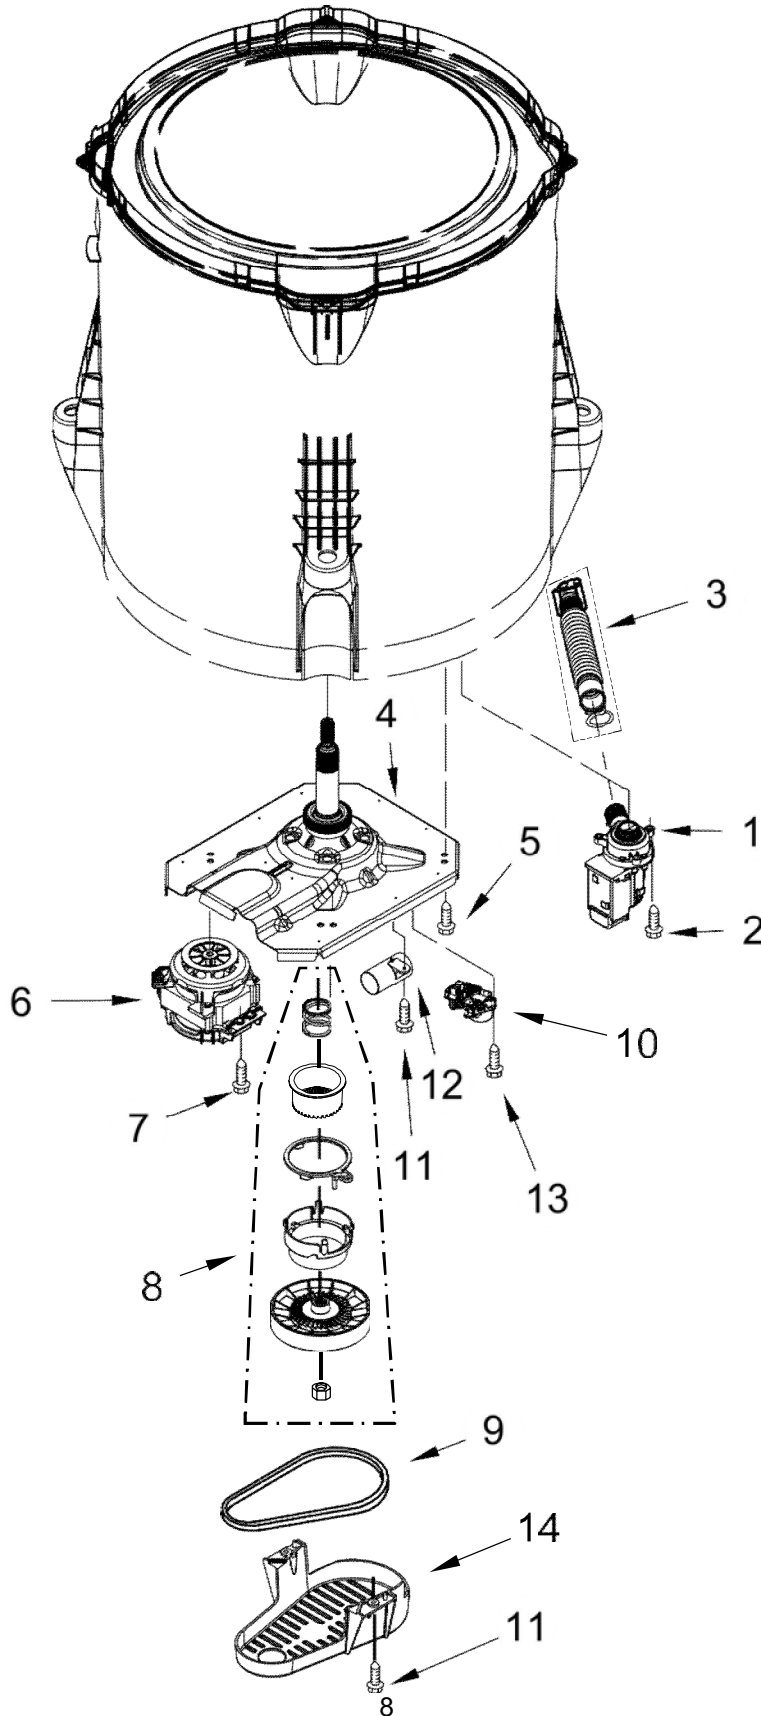

Distribuidor Autorizado

SurteRápido.com

Venta de Refacciones
Electrodomesticas

LAVADORA WTW4810EW1