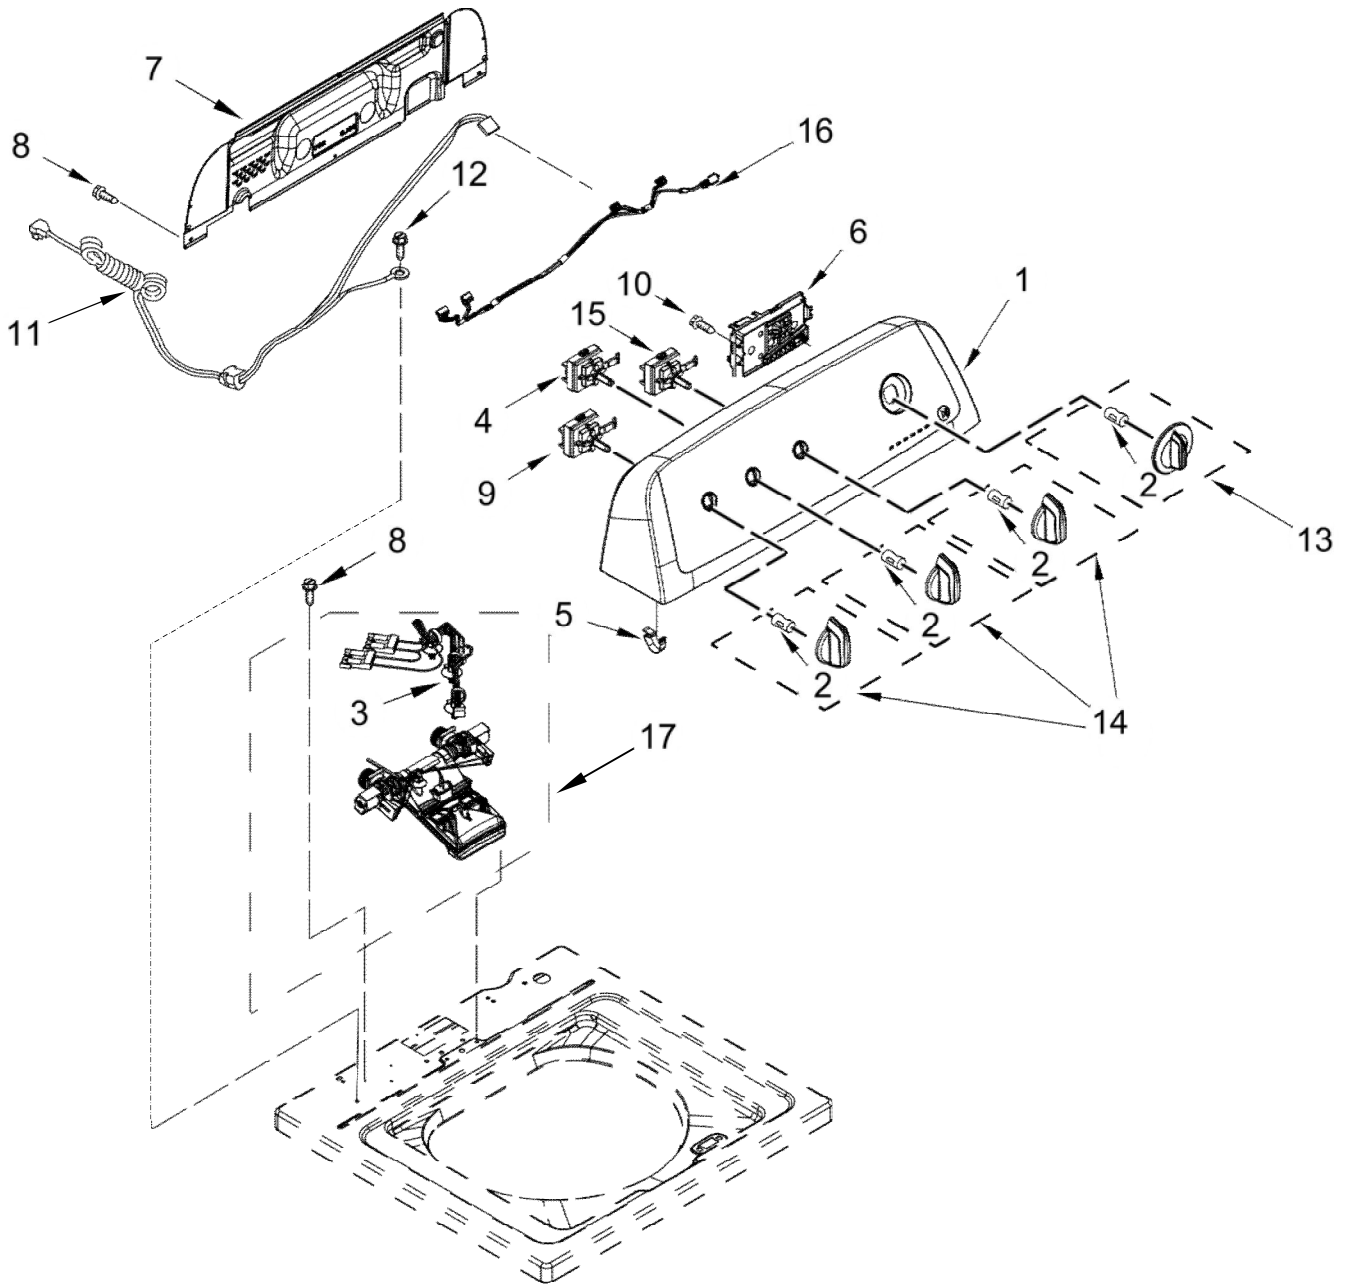

LAVADORA WTW4855HW0

LAVADORA WTW4855HW0

<u>Illus. No.</u>	<u>Part No.</u>	<u>Description</u>
1		Literature Parts
	W10240509	Installation Instructions
	W11035364	Owners Manual
	W10740573	Tech Sheet
	W11036680	Energy Guide
	W10783949	Quick Start Guide
2		Top
	W10686446	White
3		Assembly, Lid and Bumper
	W10027624	White
4	9724509	Bumper
5	9740848	Screw
6	91770	Hinge, Lid (Left Hand)
	54583	Hinge, Lid (Right Hand)

<u>Illus. No.</u>	<u>Part No.</u>	<u>Description</u>
20	W10660565	Screw
21	356138	Clamp, Hose
22	W11179235	Foot Assembly, Leveling
23	W10339879	Tie, Cable
24	W10142728	Screw
25	W10676061	Cover, Harness
26	3400076	Screw
27	W10221546	Hose, Outer Drain Assembly
28	W10684258	Pad, Lid Hinge

LAVADORA WTW4855HW0

LAVADORA WTW4855HW0

<u>Illus. No.</u>	<u>Part No.</u>	<u>Description</u>
1	W11158207	Panel, Console
2	8536939	Clip, Spring
3	W10868094	Harness, Valve
4	W10414381	Switch, Rotary Encoder (2 Position)
5	8312709	Clip, Console
6	W11171160	Control Unit Assembly, Machine and Motor
7	W10409320	Panel, Console Rear Cover

<u>Illus. No.</u>	<u>Part No.</u>	<u>Description</u>
8	1157158	Screw
9	W10414411	Switch, Rotary Encoder (5 Position)
10	90767	Screw
11	W10711784	Cord, Power
12	3400076	Screw
13	W11158829	Knob, Timer White