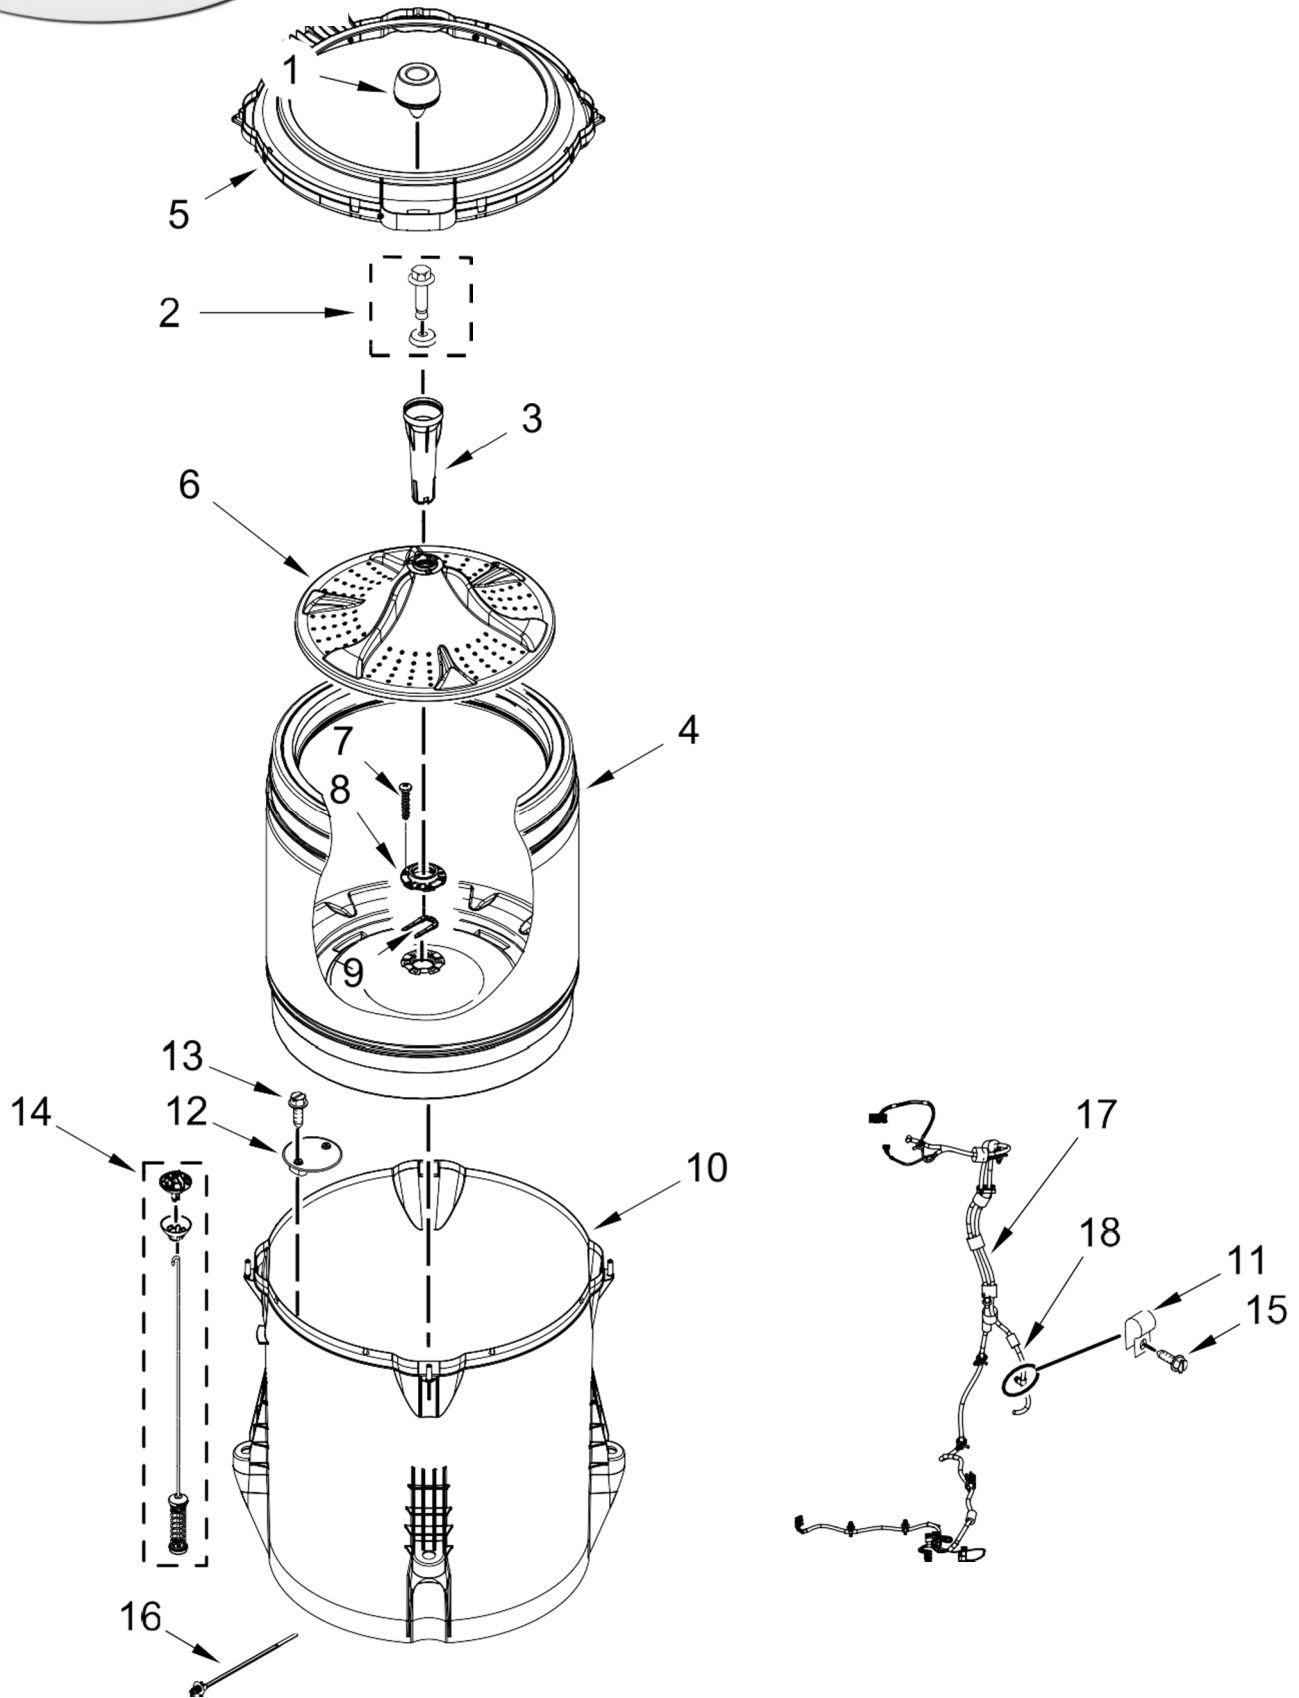

LAVADORA WTW4855HW0