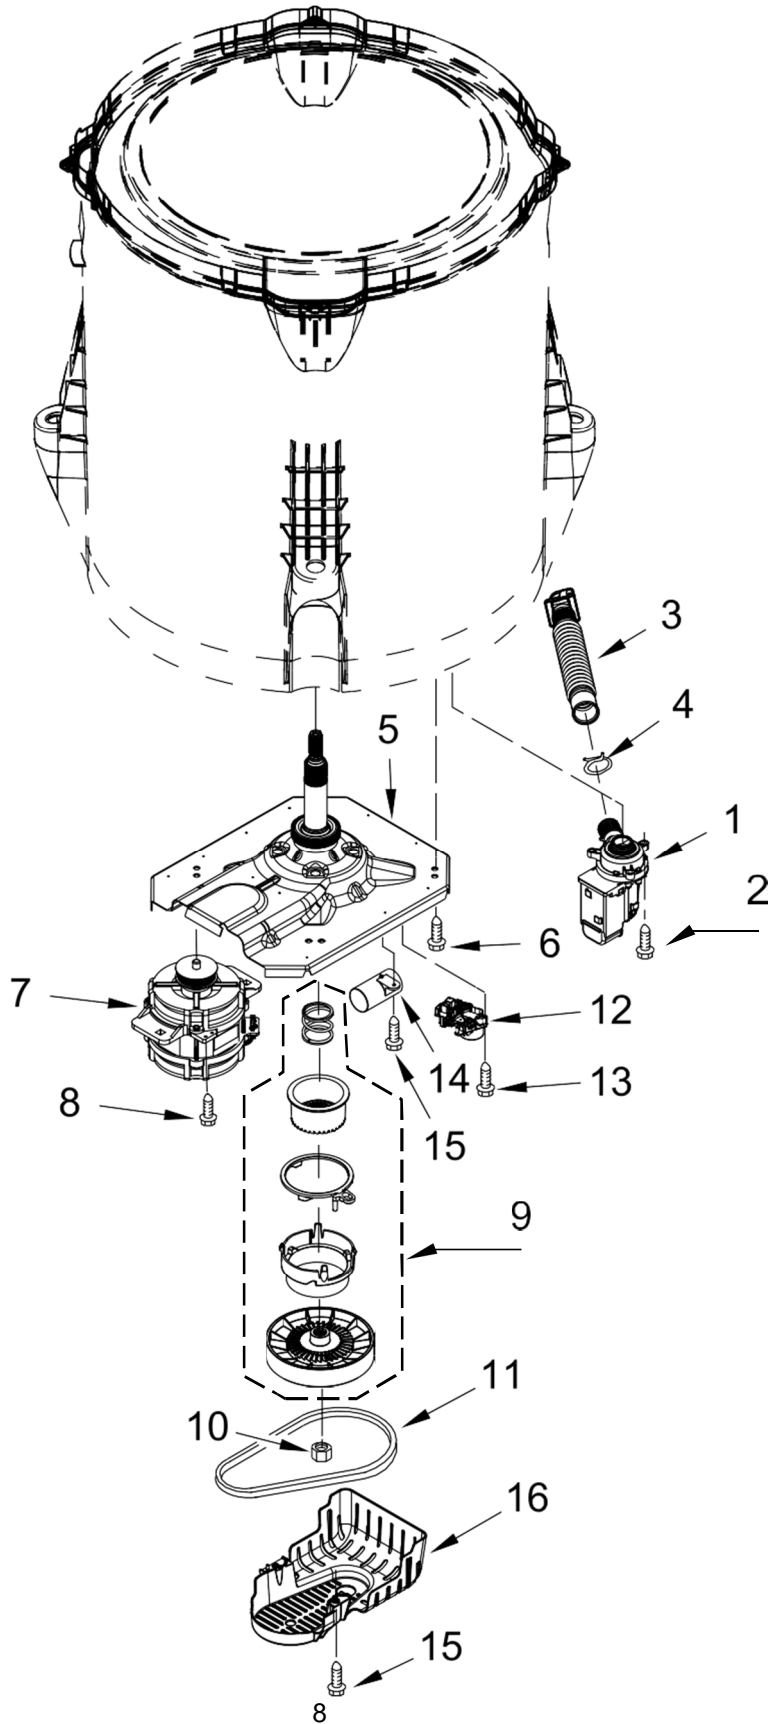

Distribuidor Autorizado

SurteRápido.com

Venta de Refacciones
Electrodomesticas

LAVADORA WTW4855HW0