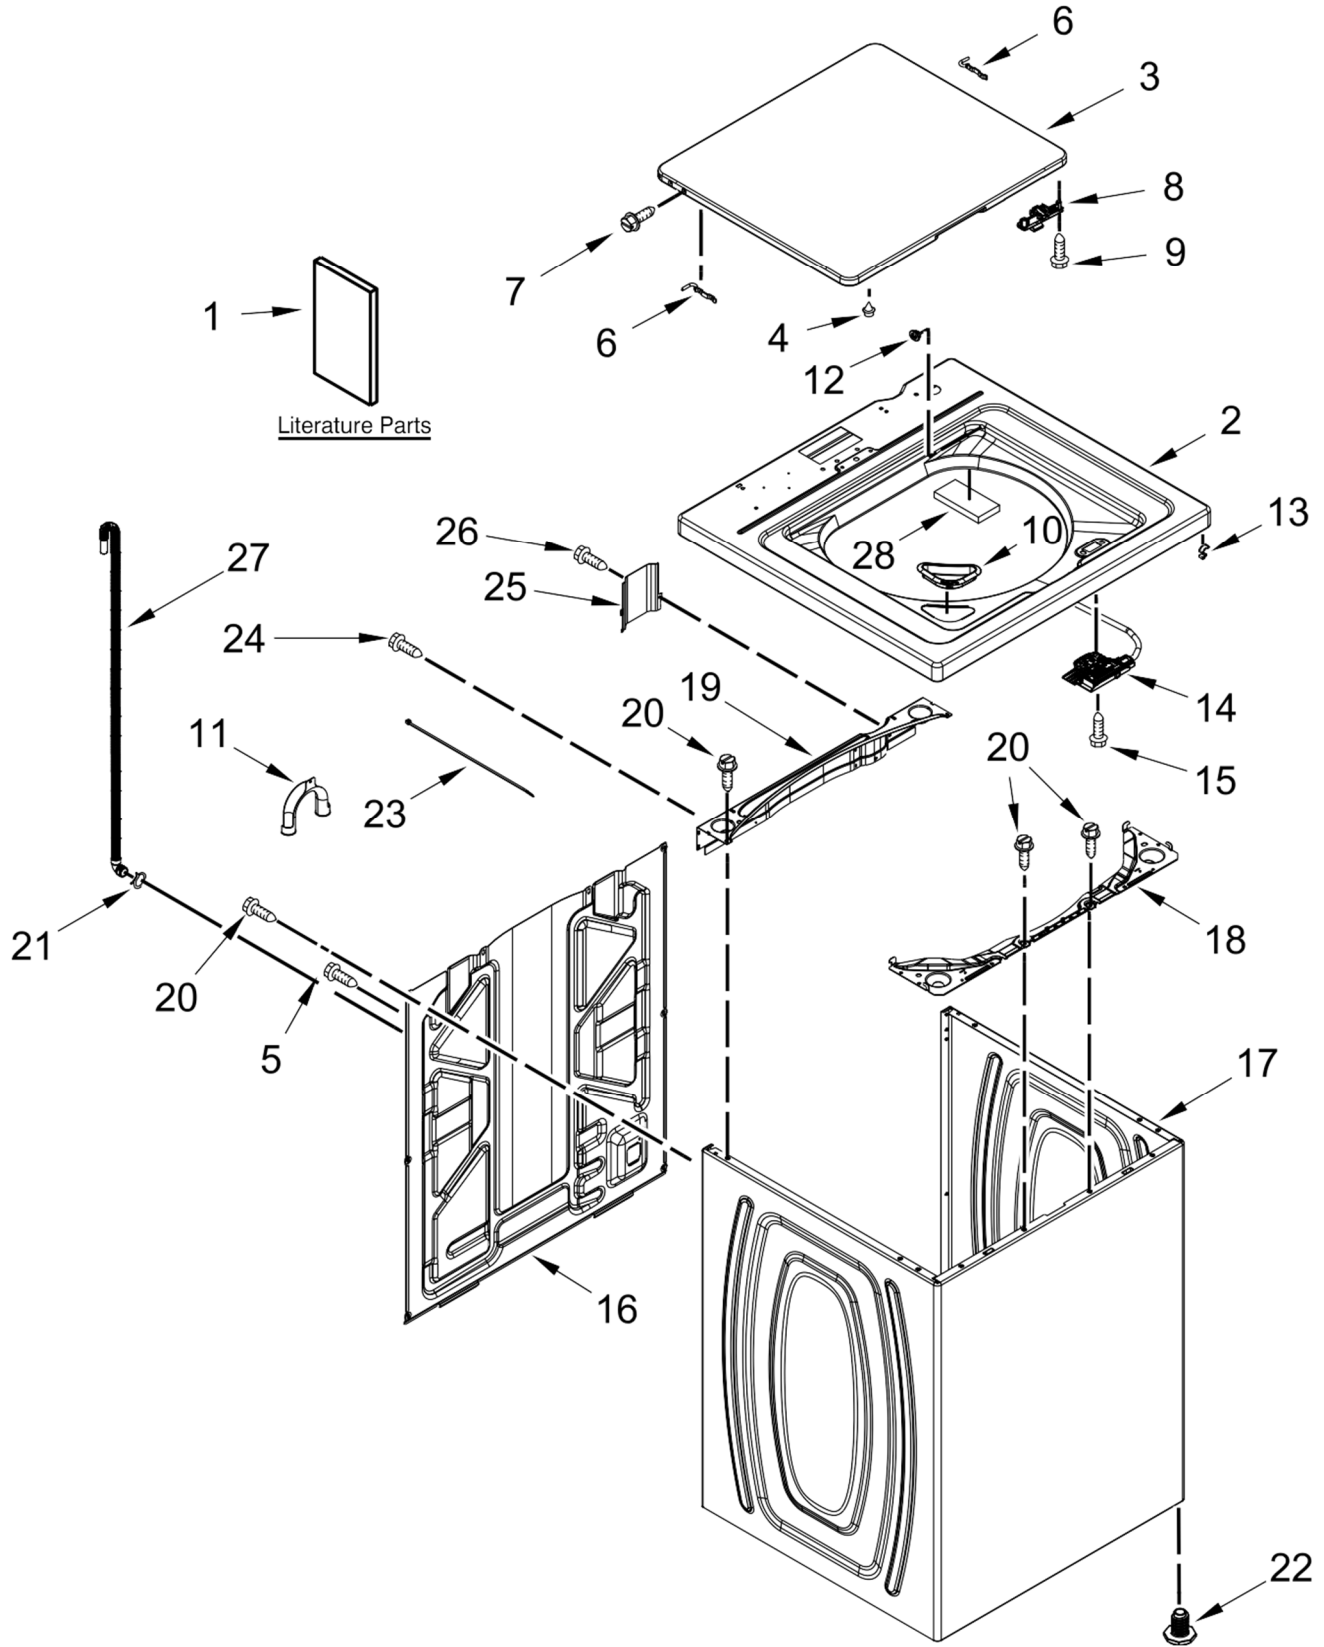

LAVADORA WTW4855HW0

LAVADORA WTW4855HW0

<u>Illus. No.</u>	<u>Part No.</u>	<u>Description</u>
1		Literature Parts
	W10240509	Installation Instructions
	W11035364	Owners Manual
	W10740573	Tech Sheet
	W11036680	Energy Guide
	W10783949	Quick Start Guide
2		Top
	W10686446	White
3		Assembly, Lid and Bumper
	W10027624	White
4	9724509	Bumper
5	9740848	Screw
6	91770	Hinge, Lid (Left Hand)
	54583	Hinge, Lid (Right Hand)

<u>Illus. No.</u>	<u>Part No.</u>	<u>Description</u>
7	W10119872	Screw
8		Strike, Lid Lock
	W10714899	White
9	W10273971	Screw
10	W10192089	Dispenser, Bleach
11	W10280024	U-Bend, Drain Hose
12	21258	Bearing, Lid Hinge
13	90016	Clip, Harness
14	W10682535	Latch, Lid Lock Assembly
15	W10213953	Screw
16	W10250884	Panel, Rear
17		Cabinet
	W10478060	White
18	W10215098	Brace, Cabinet Top - Front
19	W10512626	Brace, Cabinet Top - Rear

<u>Illus. No.</u>	<u>Part No.</u>	<u>Description</u>
20	W10660565	Screw
21	356138	Clamp, Hose
22	W11179235	Foot Assembly, Leveling
23	W10339879	Tie, Cable
24	W10142728	Screw
25	W10676061	Cover, Harness
26	3400076	Screw
27	W10221546	Hose, Outer Drain Assembly
28	W10684258	Pad, Lid Hinge

LAVADORA WTW4855HW0

LAVADORA WTW4855HW0

<u>Illus. No.</u>	<u>Part No.</u>	<u>Description</u>
1	W11158207	Panel, Console
2	8536939	Clip, Spring
3	W10868094	Harness, Valve
4	W10414381	Switch, Rotary Encoder (2 Position)
5	8312709	Clip, Console
6	W11171160	Control Unit Assembly, Machine and Motor
7	W10409320	Panel, Console Rear Cover