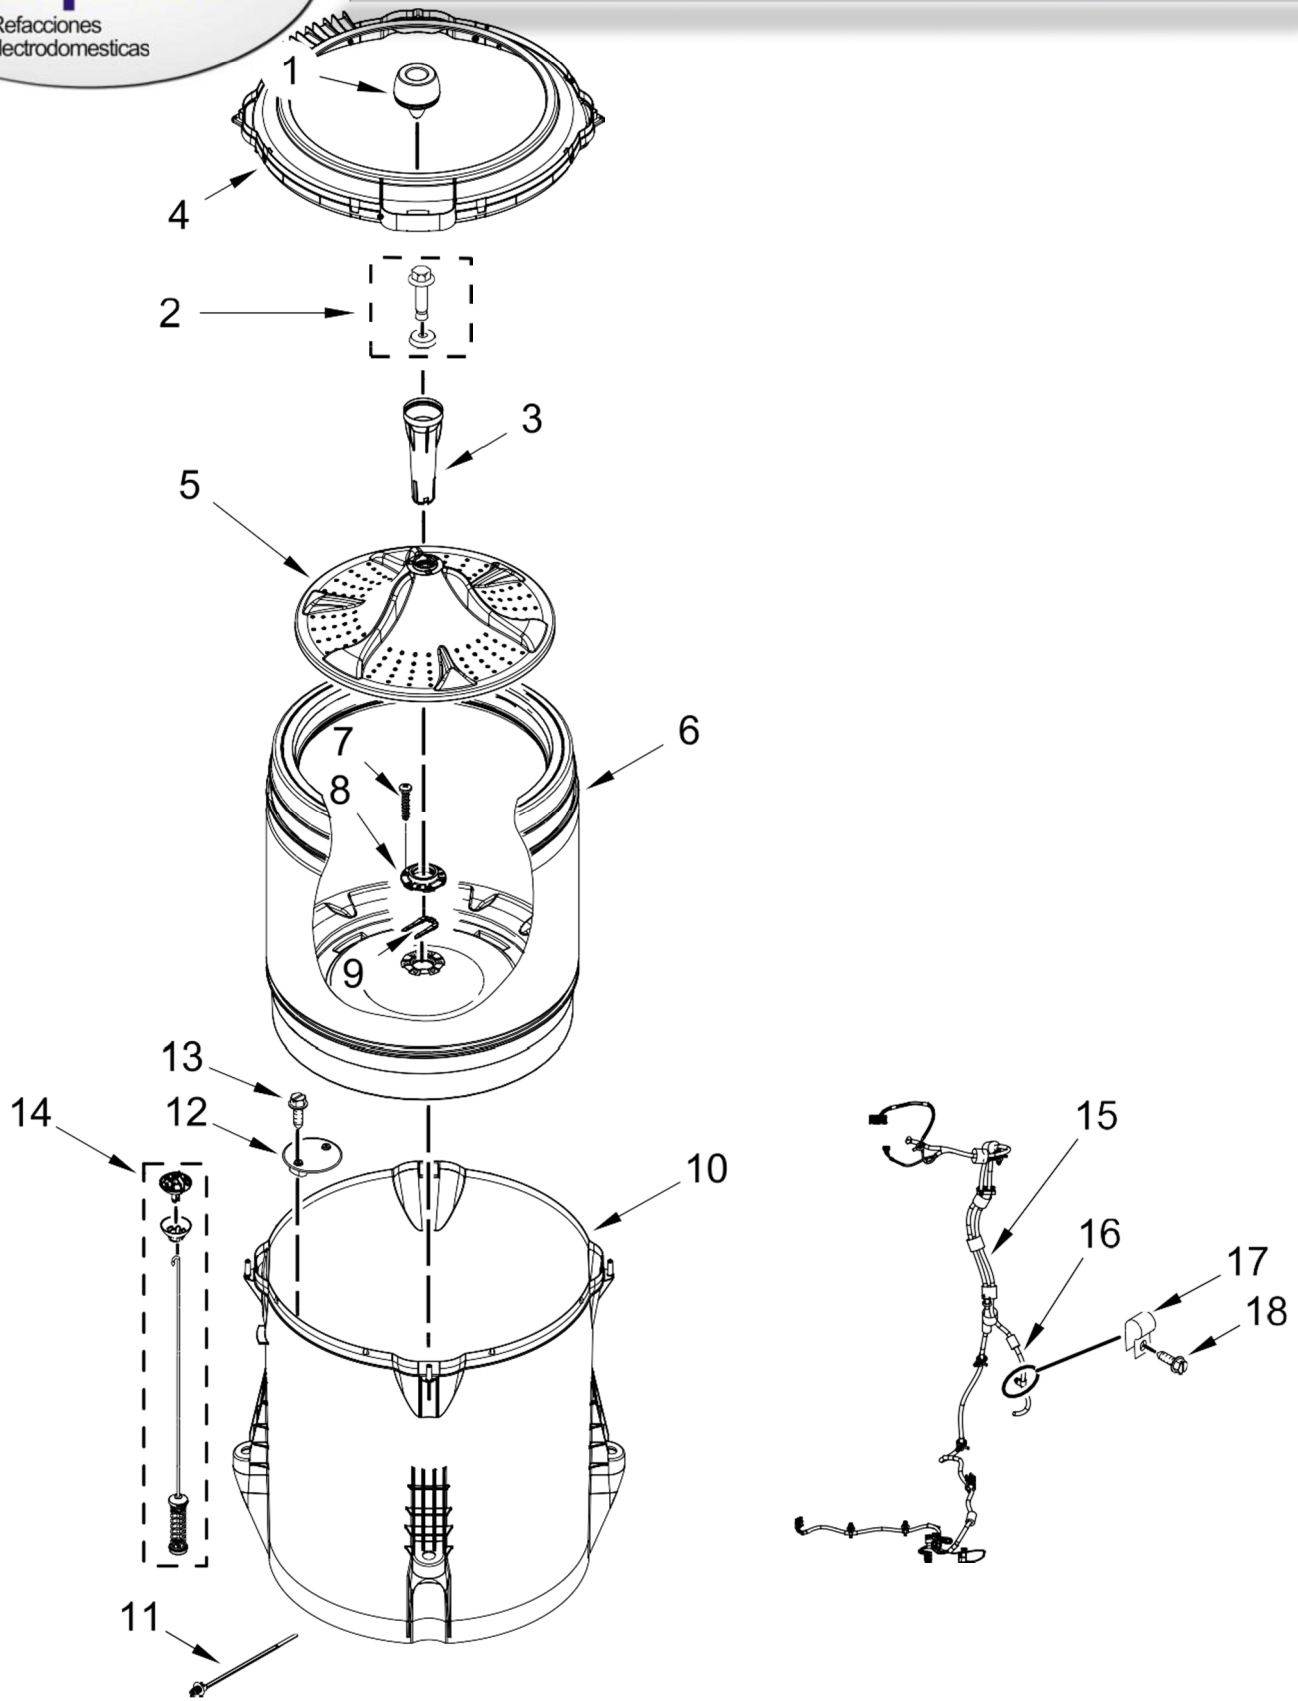

LAVADORA WTW4855HW1