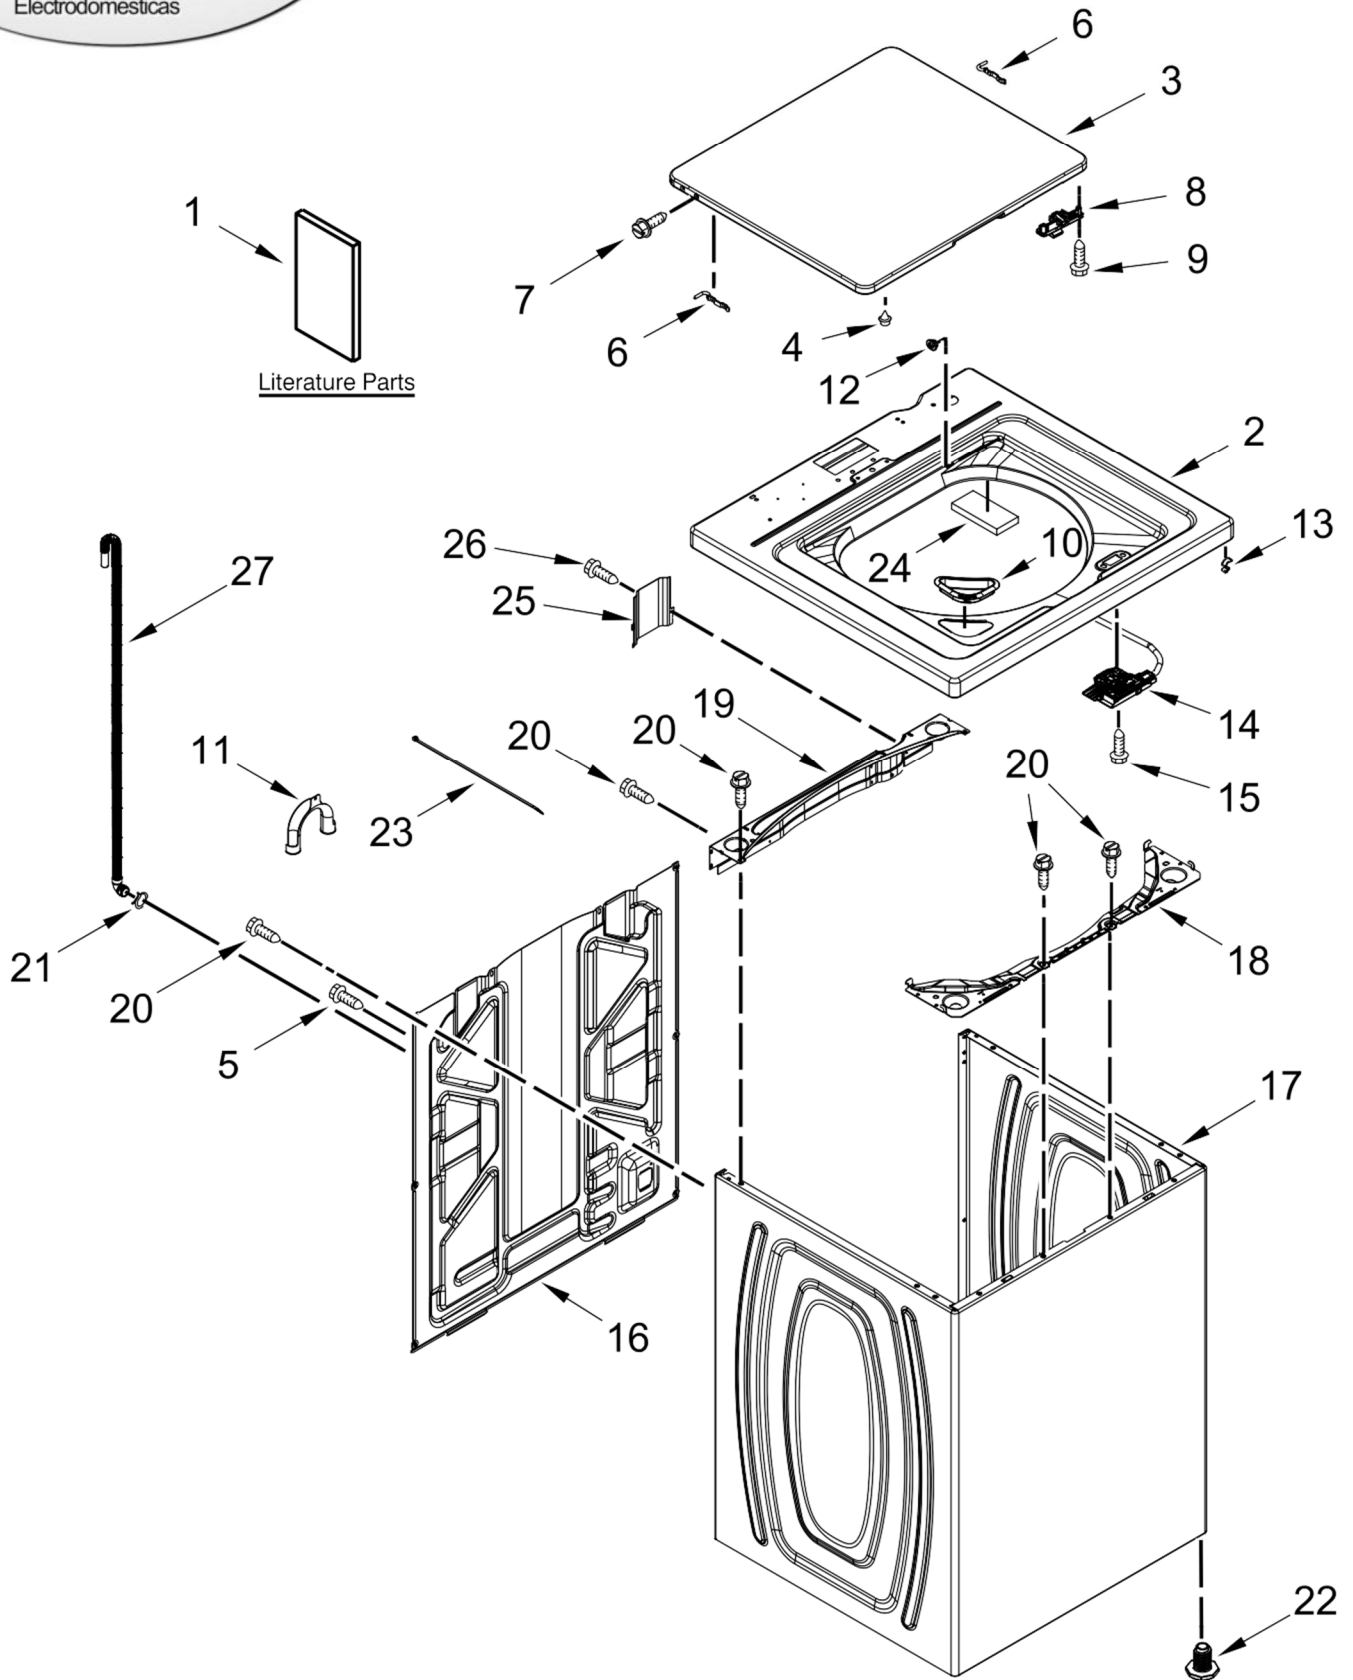

LAVADORA WTW4855HW1

LAVADORA WTW4855HW1

<u>Illus. No.</u>	<u>Part No.</u>	<u>Description</u>
1		Literature Parts
	W10240509	Installation Instructions
	W11035364	Owners Manual
	W10740573	Tech Sheet
	W11258511	Energy Guide
2		Top
	W10686446	White
3		Assembly, Lid and Bumper
	W10027624	White
4	9724509	Bumper
5	9740848	Screw
6	91770	Hinge, Lid (Left Hand)
	54583	Hinge, Lid (Right Hand)
7	W10119872	Screw

<u>Illus. No.</u>	<u>Part No.</u>	<u>Description</u>
8		Strike, Lid Lock
	W10714899	White
9	W10273971	Screw
10	W10192089	Dispenser, Bleach
11	W10280024	U-Bend, Drain Hose
12	21258	Bearing, Lid Hinge
13	90016	Clip, Harness
14	W10682535	Latch, Lid Lock Assembly
15	8281163	Screw (Stainless)
16	W10250884	Panel, Rear
17		Cabinet
	W10478060	White
18	W10215098	Brace, Cabinet Top - Front
19	W10512626	Brace, Cabinet Top - Rear

<u>Illus. No.</u>	<u>Part No.</u>	<u>Description</u>
20	W10660565	Screw
21	356138	Clamp, Hose
22	W11179235	Foot Assembly, Leveling
23	W10339879	Tie, Cable
24	W10684258	Pad, Lid Hinge
25	W10676061	Cover, Harness
26	3400076	Screw
27	W11203364	Hose, Outer Drain Assembly

LAVADORA WTW4855HW1

LAVADORA WTW4855HW1

<u>Illus. No.</u>	<u>Part No.</u>	<u>Description</u>
1		Knob, Timer
	W11158829	White
2		Assembly, Control Knob
	W11160348	White
3	8536939	Clip, Spring
4	W11158207	Panel, Console
5	8312709	Clip, Console
6	W10298336	Nut, "U"