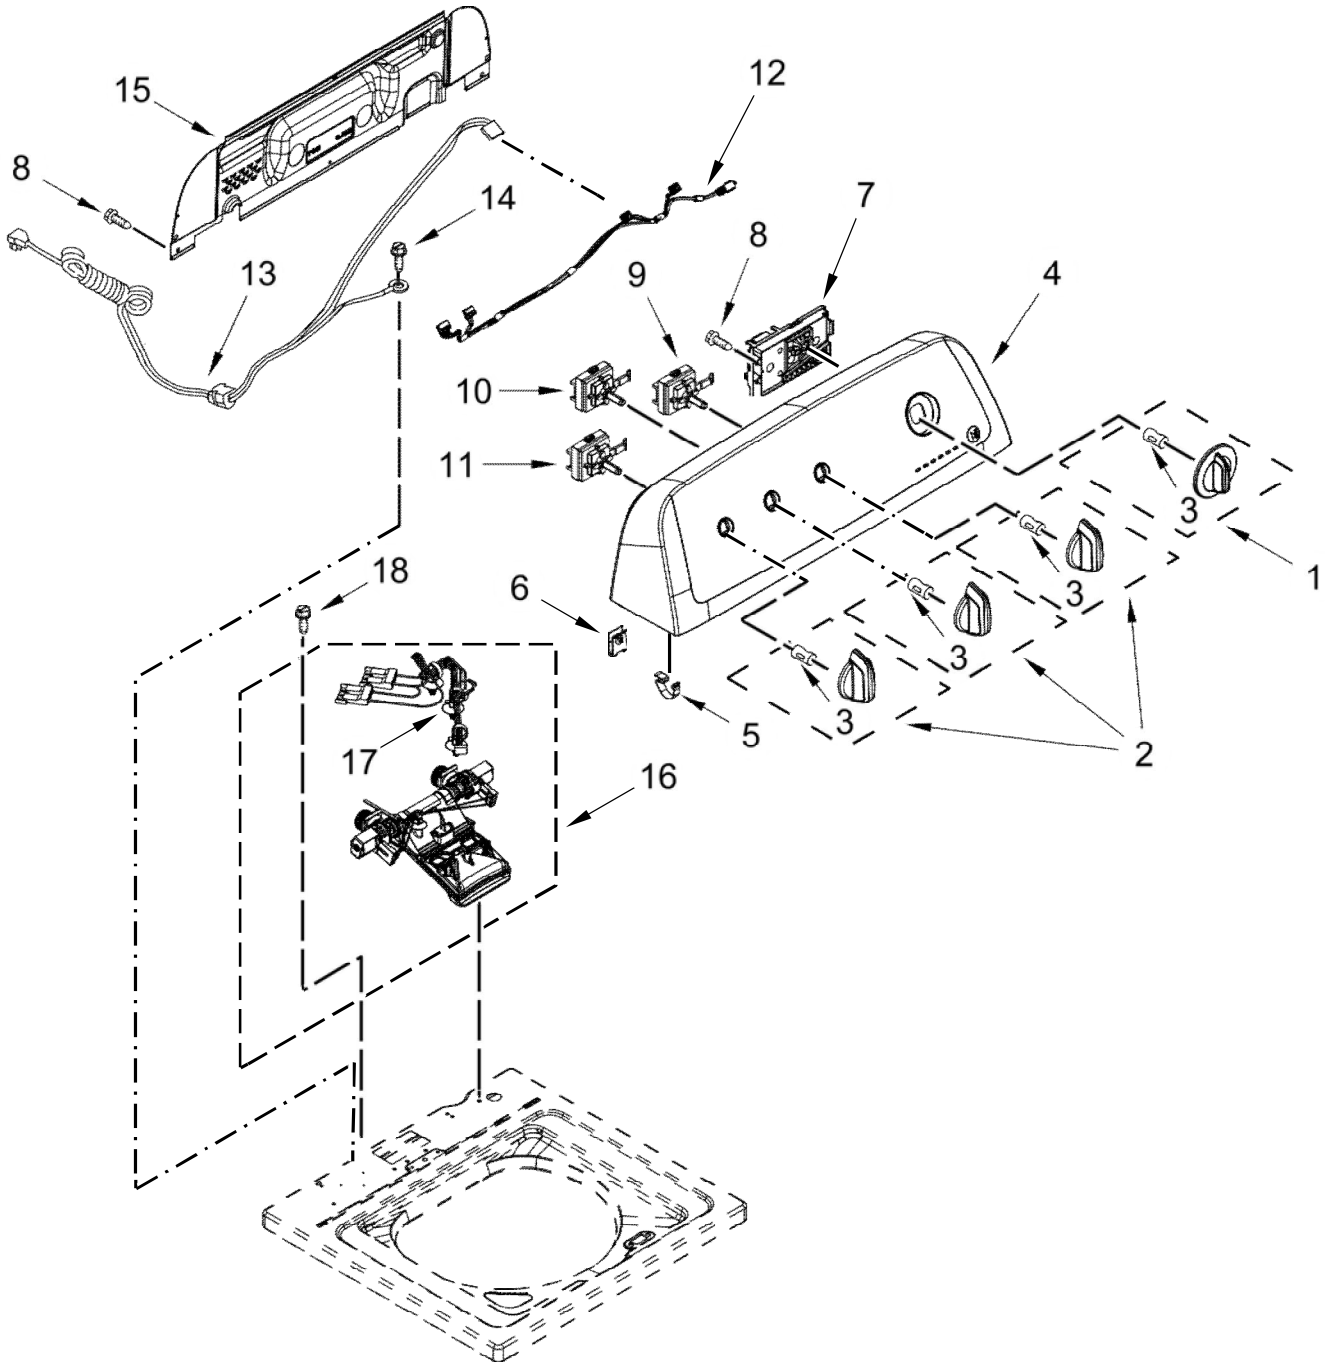

LAVADORA WTW4855HW1

LAVADORA WTW4855HW1

<u>Illus. No.</u>	<u>Part No.</u>	<u>Description</u>
1		Literature Parts
	W10240509	Installation Instructions
	W11035364	Owners Manual
	W10740573	Tech Sheet
	W11258511	Energy Guide
2		Top
	W10686446	White
3		Assembly, Lid and Bumper
	W10027624	White
4	9724509	Bumper
5	9740848	Screw
6	91770	Hinge, Lid (Left Hand)
	54583	Hinge, Lid (Right Hand)
7	W10119872	Screw

<u>Illus. No.</u>	<u>Part No.</u>	<u>Description</u>
8		Strike, Lid Lock
	W10714899	White
9	W10273971	Screw
10	W10192089	Dispenser, Bleach
11	W10280024	U-Bend, Drain Hose
12	21258	Bearing, Lid Hinge
13	90016	Clip, Harness
14	W10682535	Latch, Lid Lock Assembly
15	8281163	Screw (Stainless)
16	W10250884	Panel, Rear
17		Cabinet
	W10478060	White
18	W10215098	Brace, Cabinet Top - Front
19	W10512626	Brace, Cabinet Top - Rear

<u>Illus. No.</u>	<u>Part No.</u>	<u>Description</u>
20	W10660565	Screw
21	356138	Clamp, Hose
22	W11179235	Foot Assembly, Leveling
23	W10339879	Tie, Cable
24	W10684258	Pad, Lid Hinge
25	W10676061	Cover, Harness
26	3400076	Screw
27	W11203364	Hose, Outer Drain Assembly

LAVADORA WTW4855HW1

LAVADORA WTW4855HW1

<u>Illus. No.</u>	<u>Part No.</u>	<u>Description</u>
1		Knob, Timer
	W11158829	White
2		Assembly, Control Knob
	W11160348	White
3	8536939	Clip, Spring
4	W11158207	Panel, Console
5	8312709	Clip, Console
6	W10298336	Nut, "U"