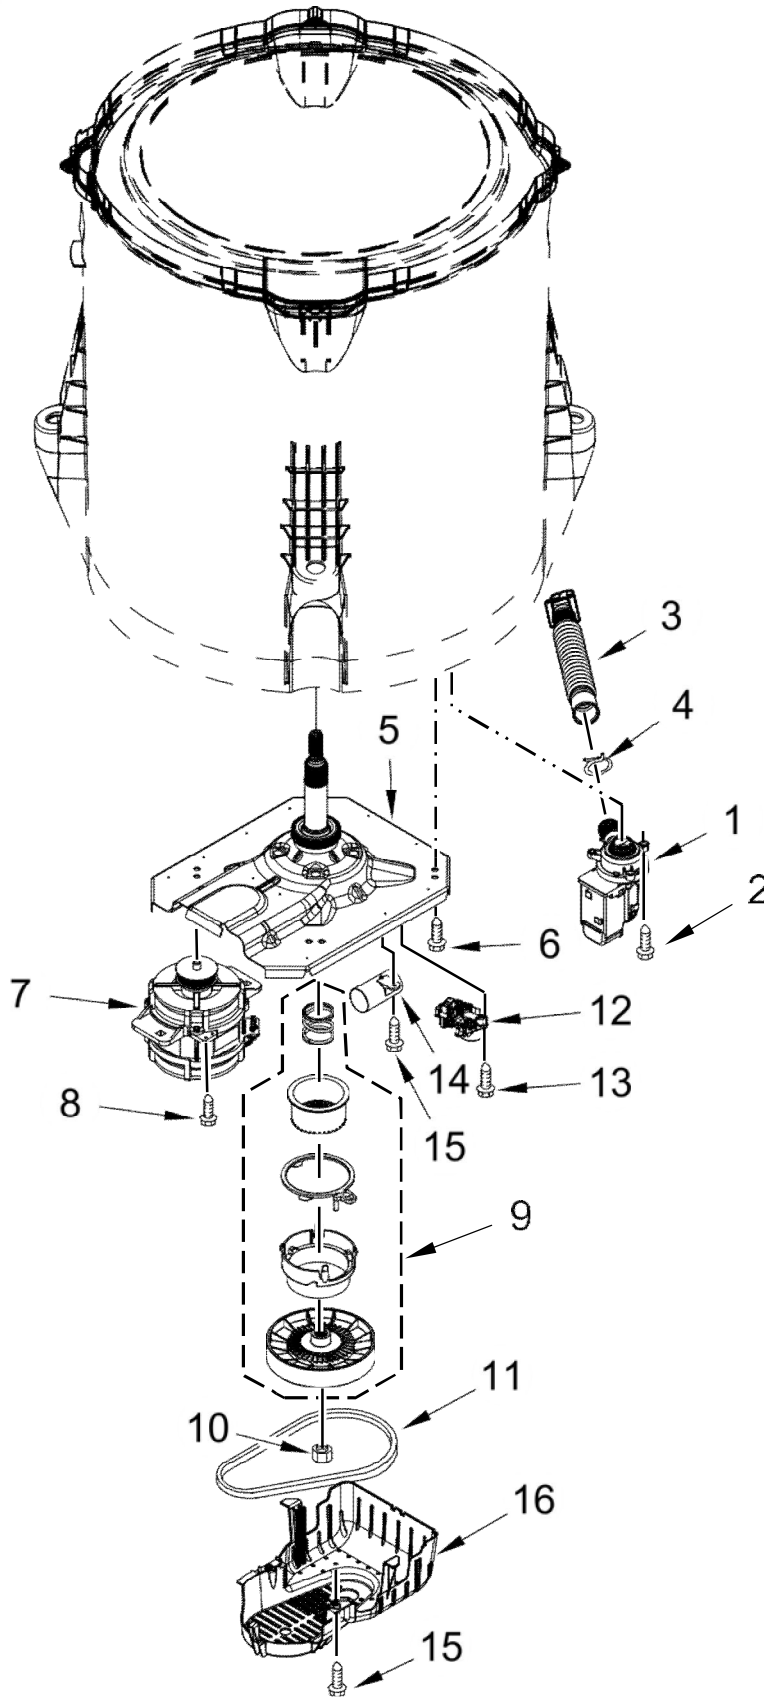

Distribuidor Autorizado

SurteRápido.com

Venta de Refacciones
Electrodomesticas

LAVADORA WTW4855HW1