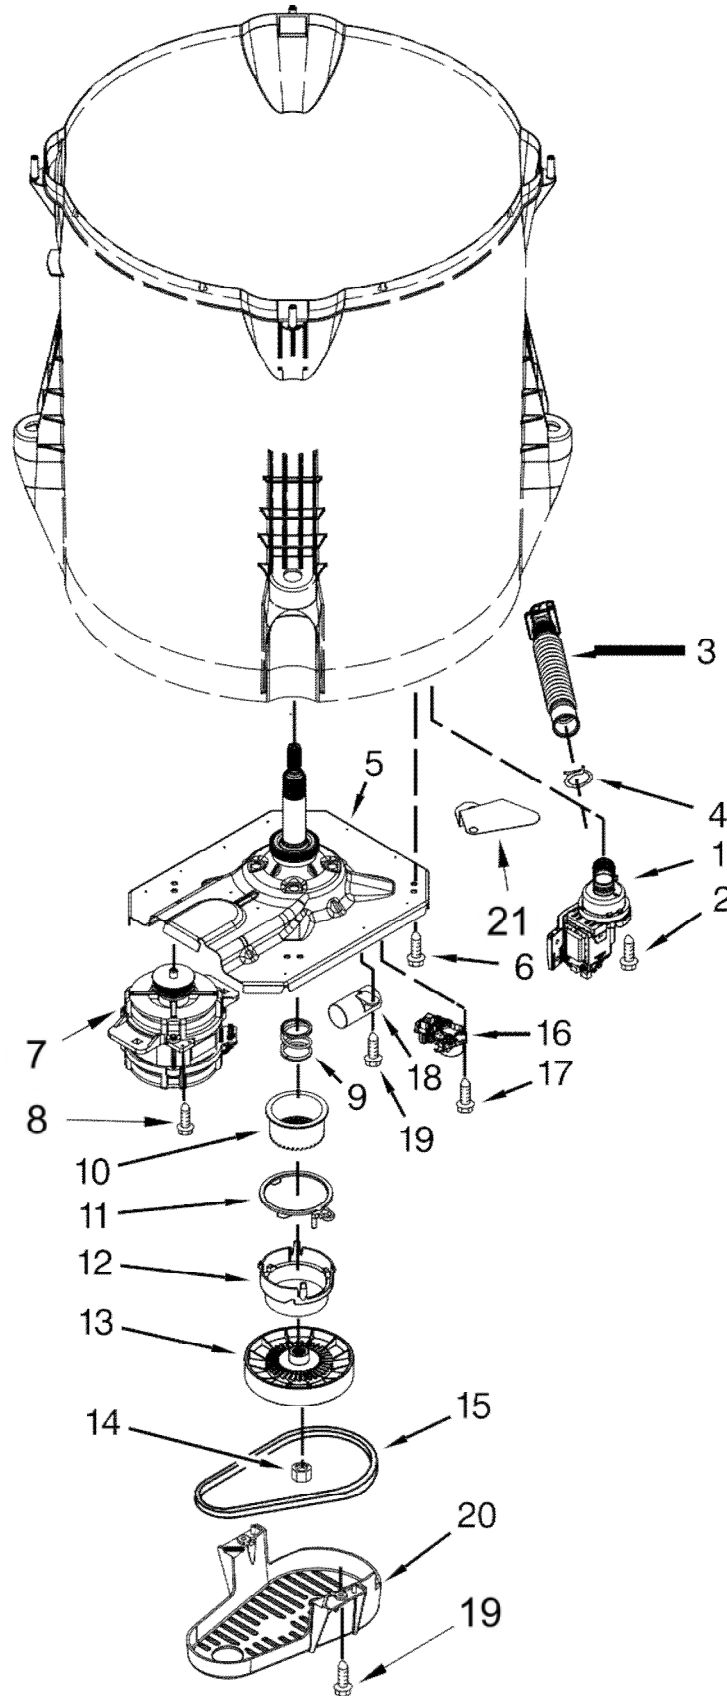

<u>Illus. No.</u>	<u>Part No.</u>	<u>Description</u>
8	1157158	Screw
9	W10285512	Temperature Control
10	90767	Screw
11	W10525194	Cord, Power
12	3400076	Screw
13		Knob, Timer
	W10576634	White/Metallic
14		Knob, ControlW10576636 White/Metallic

LAVADORA WTW5000DW0

LAVADORA WTW5000DW0

<u>Illus. No.</u>	<u>Part No.</u>	<u>Description</u>
1	W10609549	Cap, Impeller
2	W10625252	Screw
3	W10005430	Clamp, Cable
4	W10578859	Tub Ring
5	8533943	Screw
6	W10609476	Impeller (Washplate)
7	8533953	Screw
8	W10396887	Hub - Driven, Basket
9	W10402178	Retainer, Drive Block
10	W10298887	Cable Tie

<u>Illus. No.</u>	<u>Part No.</u>	<u>Description</u>
11	W10586077	Basket Assembly
12	W10512161	Tub
13	W10236981	Hose, Pressure Switch
14	W10215093	Filter, Drain Pump
15	8533928	Screw (Stainless)
16	W10594080	Damper Assembly, Tub Suspension (Set Of 4-Includes Suspension Bushings and Suspension Balls)

Distribuidor Autorizado

SurteRápido.com

Venta de Refacciones
Electrodomesticas

LAVADORA WTW5000DW0

LAVADORA WTW5000DW0

<u>Illus. No.</u>	<u>Part No.</u>	<u>Description</u>
1	W10581874	Pump Assembly, Drain
2	W10004910	Screw
3	W10622690	Hose, Tub to Pump
4	8317496	Clamp, Hose
5	W10006481	Gearcase Assembly
6	W10249633	Screw
7	W10006487	Motor, Drive