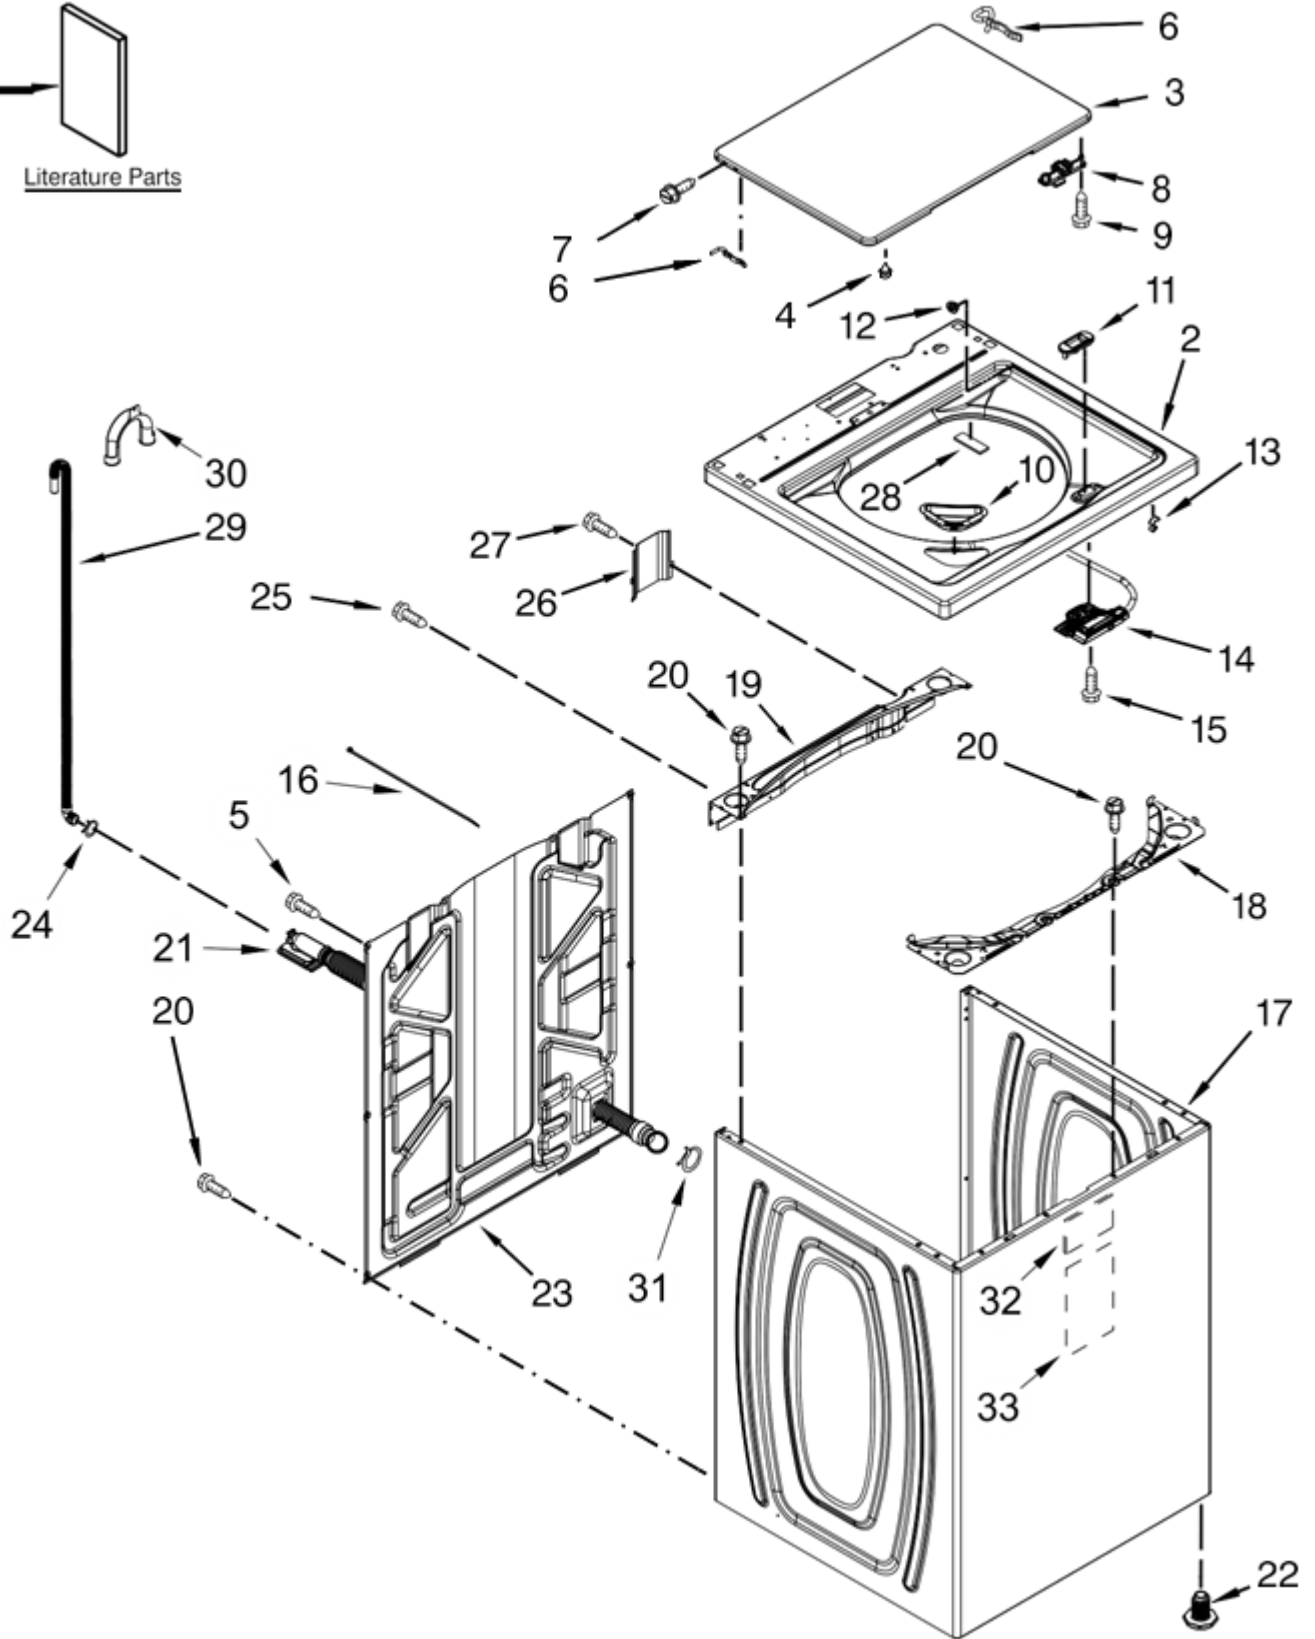

Distribuidor Autorizado

SurteRápido.com

Venta de Refacciones
Electrodomesticas

LAVADORA WTW5000DW0

LAVADORA WTW5000DW0

<u>Illus. No.</u>	<u>Part No.</u>	<u>Description</u>
1		Literature Parts
	W10682737	Instructions, Installation
	W10677676	Tech Sheet
	W10607415	Owners Manual
	W10062893	Energy Guide
2		Top
	W10608583	White
3		Lid
	W10027624	White
4	9724509	Bumper, Lid
5	9740848	Screw
6	91770	Hinge, Lid (Left)
	54583	Hinge, Lid (Right)
7	W10119872	Screw
8		Strike, Lid Lock
	W10240513	White

<u>Illus. No.</u>	<u>Part No.</u>	<u>Description</u>
9	W10273971	Screw
10	W10192089	Dispenser, Bleach
11		Bezel, Lid Lock
	W10392041	White
12	21258	Bearing, Lid Hinge
13	90016	Clip, Harness
14	W10238287	Latch, Lid Lock Assembly
15	8281163	Screw (Stainless)
16	W10339879	Tie, Cable
17		Cabinet
	W10676680	White
18	W10215098	Brace, Cabinet Top - Front
19	W10512626	Brace, Cabinet Top - Rear
20	1157158	Screw
21	W10652930	Hose, Internal Drain
22	W10687506	Foot Assembly, Leveling

LAVADORA WTW5000DW0

LAVADORA WTW5000DW0

<u>Illus. No.</u>	<u>Part No.</u>	<u>Description</u>
1	W10607406	Panel, Console
2	8536939	Clip, Spring
3		End Cap (L.H.)
	W10520782	White
4		End Cap (R.H.)
	W10520780	White
5	8312709	Clip, Console
6	W10634026	Control Unit Assembly, Machine and Motor
7	W10641340	Panel, Console Rear Cover