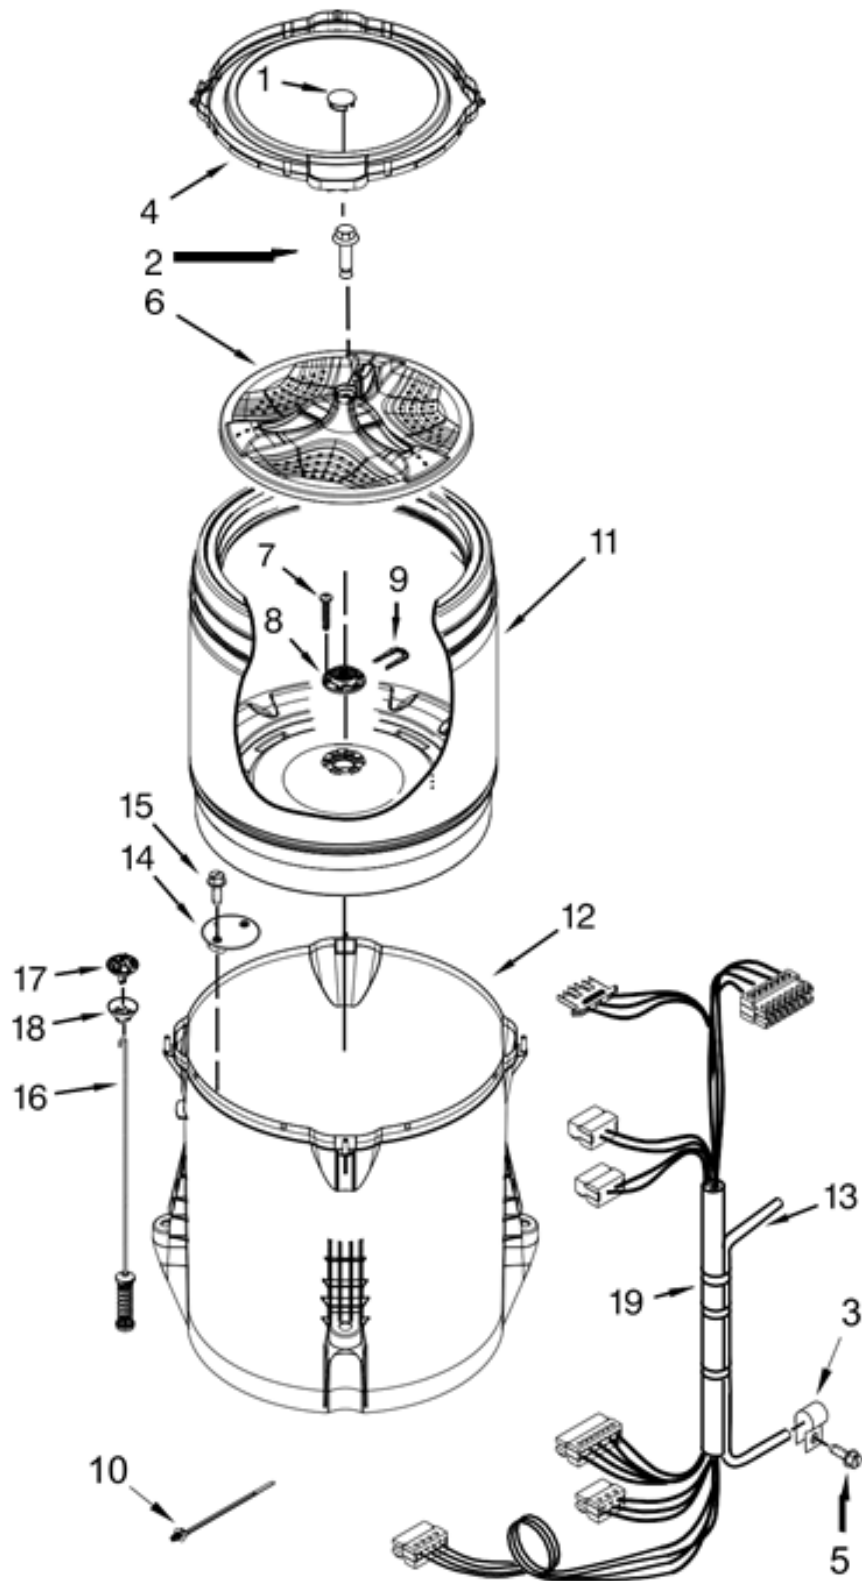

LAVADORA WTW5000DW0

LAVADORA WTW5000DW0

<u>Illus. No.</u>	<u>Part No.</u>	<u>Description</u>
1	W10607406	Panel, Console
2	8536939	Clip, Spring
3		End Cap (L.H.)
	W10520782	White
4		End Cap (R.H.)
	W10520780	White
5	8312709	Clip, Console
6	W10634026	Control Unit Assembly, Machine and Motor
7	W10641340	Panel, Console Rear Cover

<u>Illus. No.</u>	<u>Part No.</u>	<u>Description</u>
8	1157158	Screw
9	W10285512	Temperature Control
10	90767	Screw
11	W10525194	Cord, Power
12	3400076	Screw
13		Knob, Timer
	W10576634	White/Metallic
14		Knob, ControlW10576636 White/Metallic

<u>Illus. No.</u>	<u>Part No.</u>	<u>Description</u>
15	W10285518	Switch, Rotary Encoder (5 Position)
16	W10579238	Harness, Upper
17	W10423125	Inlet Assembly, Water
18	W10423127	Harness, Valve
19	W10596298	Button, Push to Start
20	W10598040	Grommet, Push to Start
21	W10285511	Switch, Rotary Encoder (2 Position)

LAVADORA WTW5000DW0

LAVADORA WTW5000DW0

<u>Illus. No.</u>	<u>Part No.</u>	<u>Description</u>
1	W10609549	Cap, Impeller
2	W10625252	Screw
3	W10005430	Clamp, Cable
4	W10578859	Tub Ring
5	8533943	Screw
6	W10609476	Impeller (Washplate)
7	8533953	Screw
8	W10396887	Hub - Driven, Basket
9	W10402178	Retainer, Drive Block
10	W10298887	Cable Tie