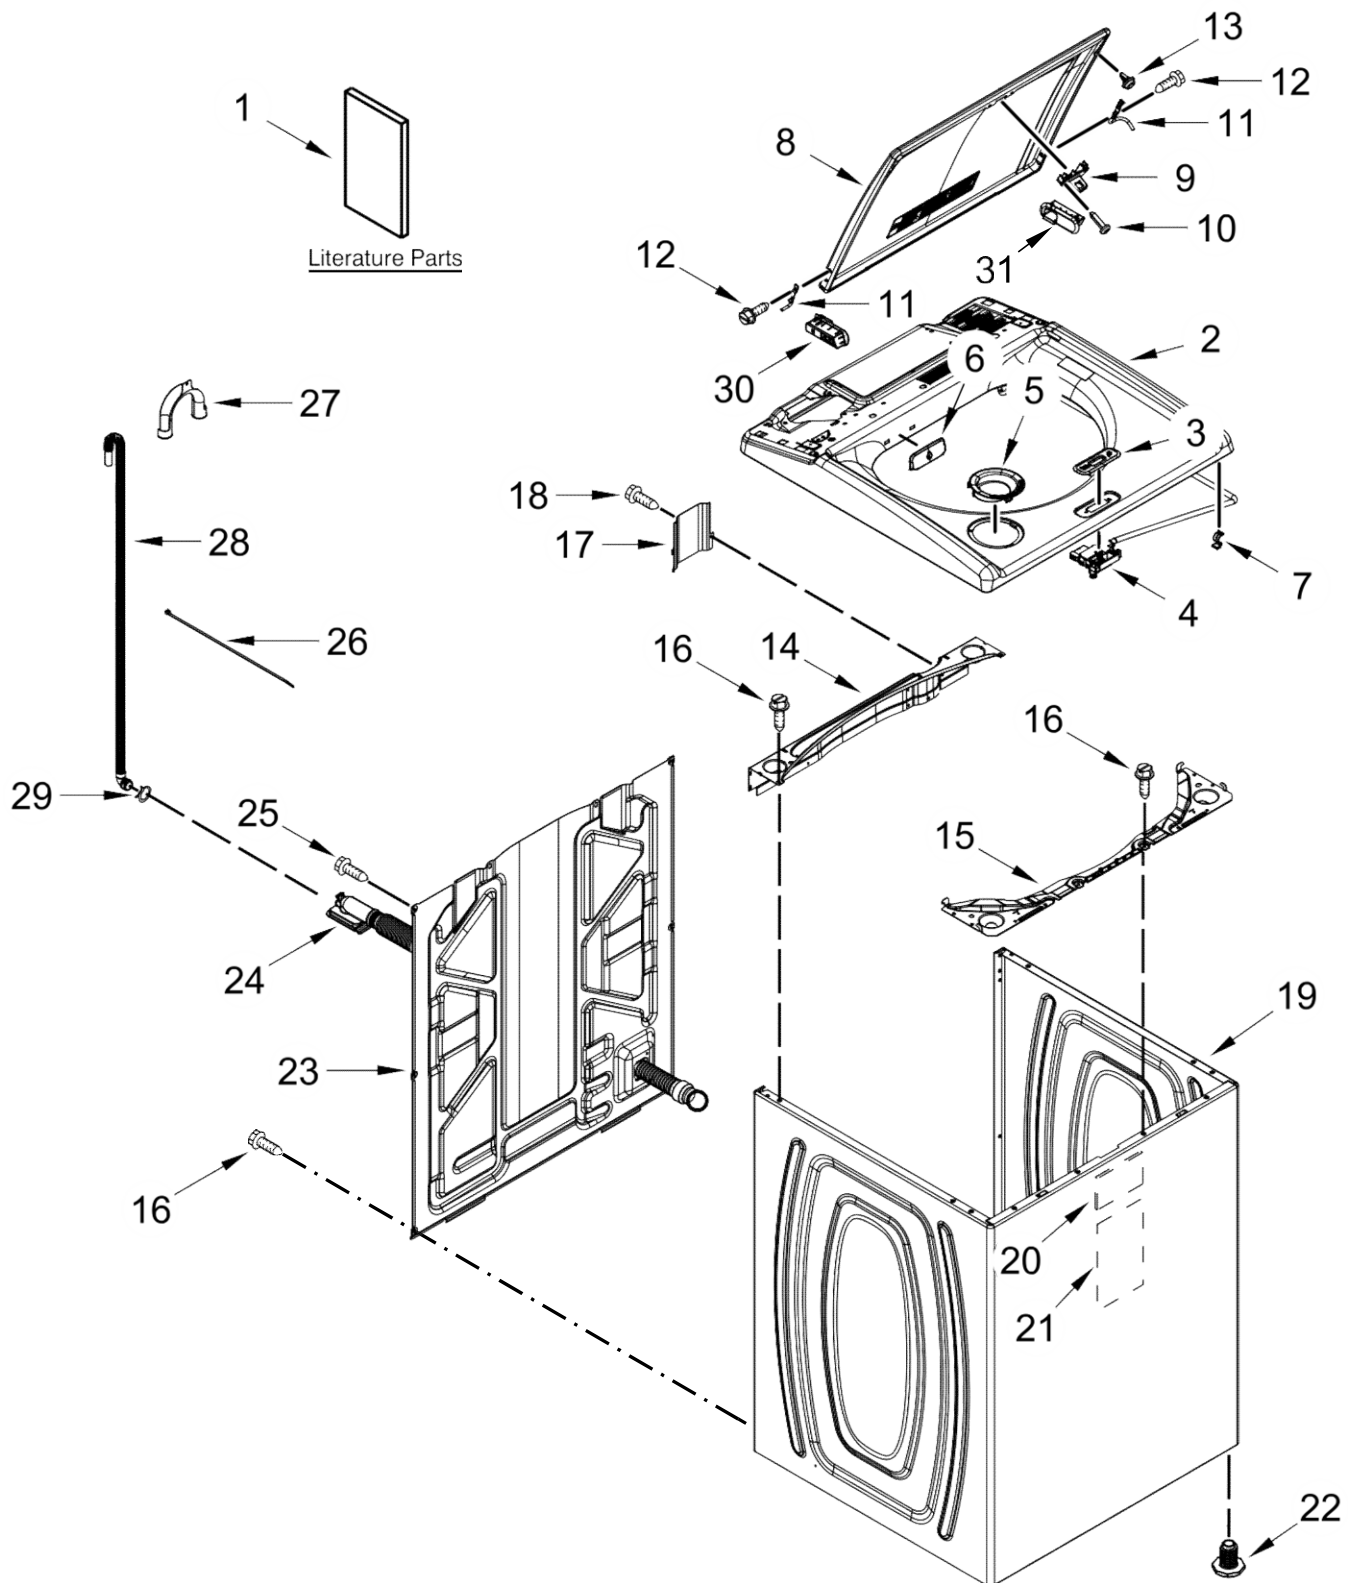

AUTOMATIC WASHER

MODELS:

WTW5010LW0 (White)

<u>Illus. No.</u>	<u>Part No.</u>	<u>Description</u>
1		Literature Parts
	W11354658	Owners Manual
	W11430024	Energy Guide
	W11428539	Quick Start Guide
	W11428598	Tech Sheet
2		Top
	W11391547	White
3	W11403468	Bezel, Lid Lock
4	W11414731	Latch, Lid Lock Assembly
5		Bezel, Bleach Dispenser
6	W1136283	Bezel, Faucet
7	90016	Clip, Harness
8		Lid
	W11383034	White

<u>Illus. No.</u>	<u>Part No.</u>	<u>Description</u>
9		Strike, Lid Lock
	W11391550	White
10	W10273971	Screw
11	91770	Hinge, Lid (Left)
	W11429864	Hinge, Lid (Right)
12	W10119872	Screw
13	8572266	Bumper, Door
14	W10512626	Channel, Top Rear
15		Channel, Top Front
	W11384398	White
16	W10660565	Screw
17	W10676061	Cover, Harness
18	3400076	Screw
19		Cabinet
	W10676680	White