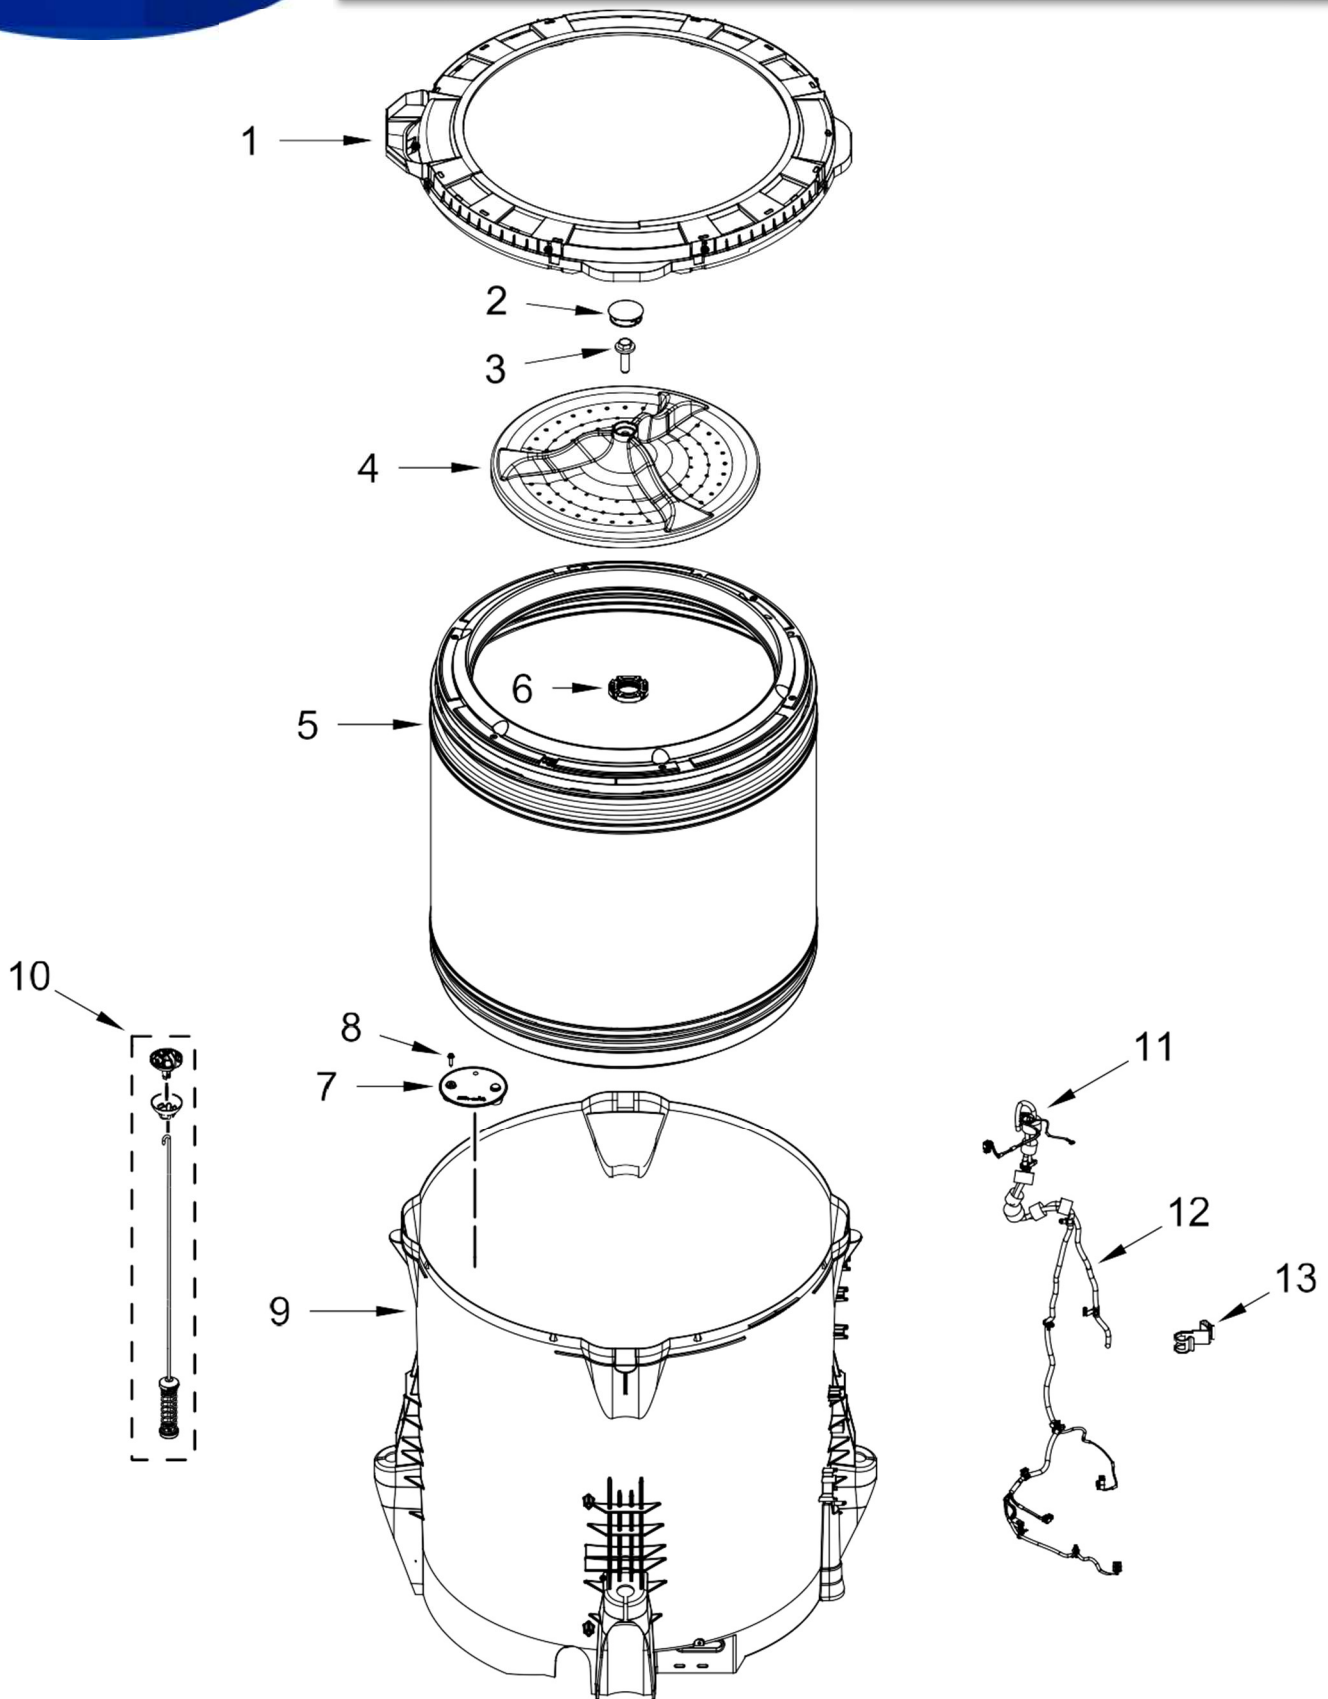

Illus.
No. **Part No.** **Description**

1 W11391560 Console Assembly
2 W10298336 Nut, "U"
3 8312709 Clip, Console
4 W11374900 Encoder Assembly
5 9740848 Screw
6 W11335101 Harness, HMI

Illus.
No. **Part No.** **Description**

7 W11430050 Knob Assembly
8 688805 Clip, Spring
9 W11335102 Power Cord Assembly
10 3400076 Screw
11 W10611544 Panel, Console Rear
Cover

Illus.
No. **Part No.** **Description**

12 W10660565 Screw
13 W11428994 Control Unit Assembly,
Machine and Motor
14 693995 Screw
15 W11385821 Water Inlet Assembly
(Complete)

Illus.
No. Part No. Description

1	W10578859	Tub Ring
2	W10609549	Cap, Impeller
3	W10625252	Screw
4	W10834890	Impeller (Washplate)
5	W11459622	Basket Assembly
6	W11183985	Basket, Lock Nut
7	W11089264	Filter, Drain Pump

Illus.
No. Part No. Description

8	8533928	Screw
9	W11219115	Tub
10	W11228718	Damper Assembly, Tub Suspension (Set Of 4-Includes Suspension Bushings and Suspension Balls)
11	W11335100	Harness, Lower

Illus.
No. Part No. Description