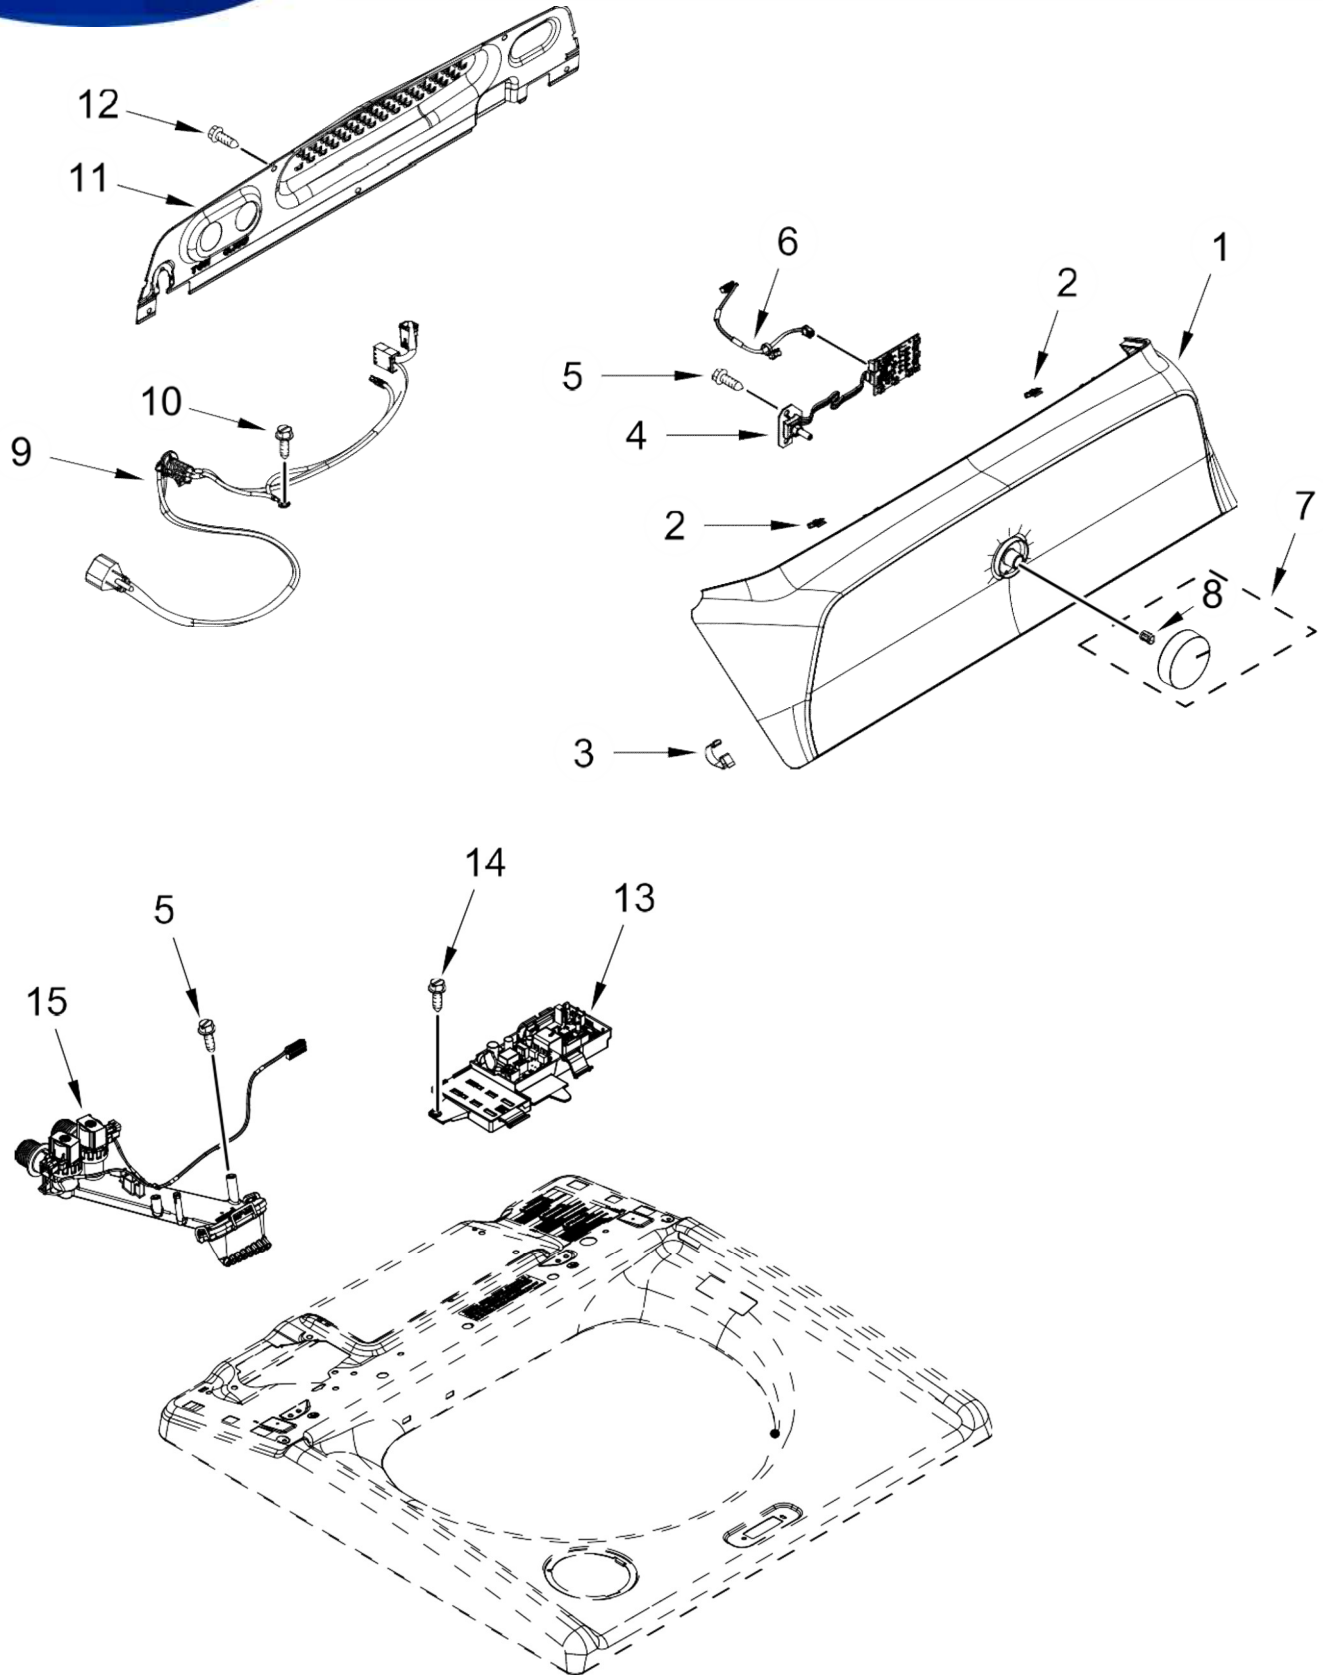

AUTOMATIC WASHER

MODELS:

WTW5010LW0 (White)

<u>Illus. No.</u>	<u>Part No.</u>	<u>Description</u>
1		Literature Parts
	W11354658	Owners Manual
	W11430024	Energy Guide
	W11428539	Quick Start Guide
	W11428598	Tech Sheet
2		Top
	W11391547	White
3	W11403468	Bezel, Lid Lock
4	W11414731	Latch, Lid Lock Assembly
5		Bezel, Bleach Dispenser
6	W1136283	Bezel, Faucet
7	90016	Clip, Harness
8		Lid
	W11383034	White

<u>Illus. No.</u>	<u>Part No.</u>	<u>Description</u>
20	8564458	Absorber, Impact
21	W10834527	Absorber, Impact
22	W11179235	Foot Assembly, Leveling
23	W11417173	Panel, Rear
24	W10763078	Hose, Inner Drain Assembly
25	9740848	Screw
26	W10339879	Tie, Cable
27	W10280024	U-Bend, Drain Hose
28	W11203364	Hose, Outer Drain Assembly
29	356138	Clamp, Hose
30	W11434928	Hinge, Spacer Left
31	W11434930	Hinge, Spacer Right

Illus.
No. Part No. Description

1	W10578859	Tub Ring
2	W10609549	Cap, Impeller
3	W10625252	Screw
4	W10834890	Impeller (Washplate)
5	W11459622	Basket Assembly
6	W11183985	Basket, Lock Nut
7	W11089264	Filter, Drain Pump

Illus.
No. Part No. Description

8	8533928	Screw
9	W11219115	Tub
10	W11228718	Damper Assembly, Tub Suspension (Set Of 4-Includes Suspension Bushings and Suspension Balls)
11	W11335100	Harness, Lower

Illus.
No. Part No. Description