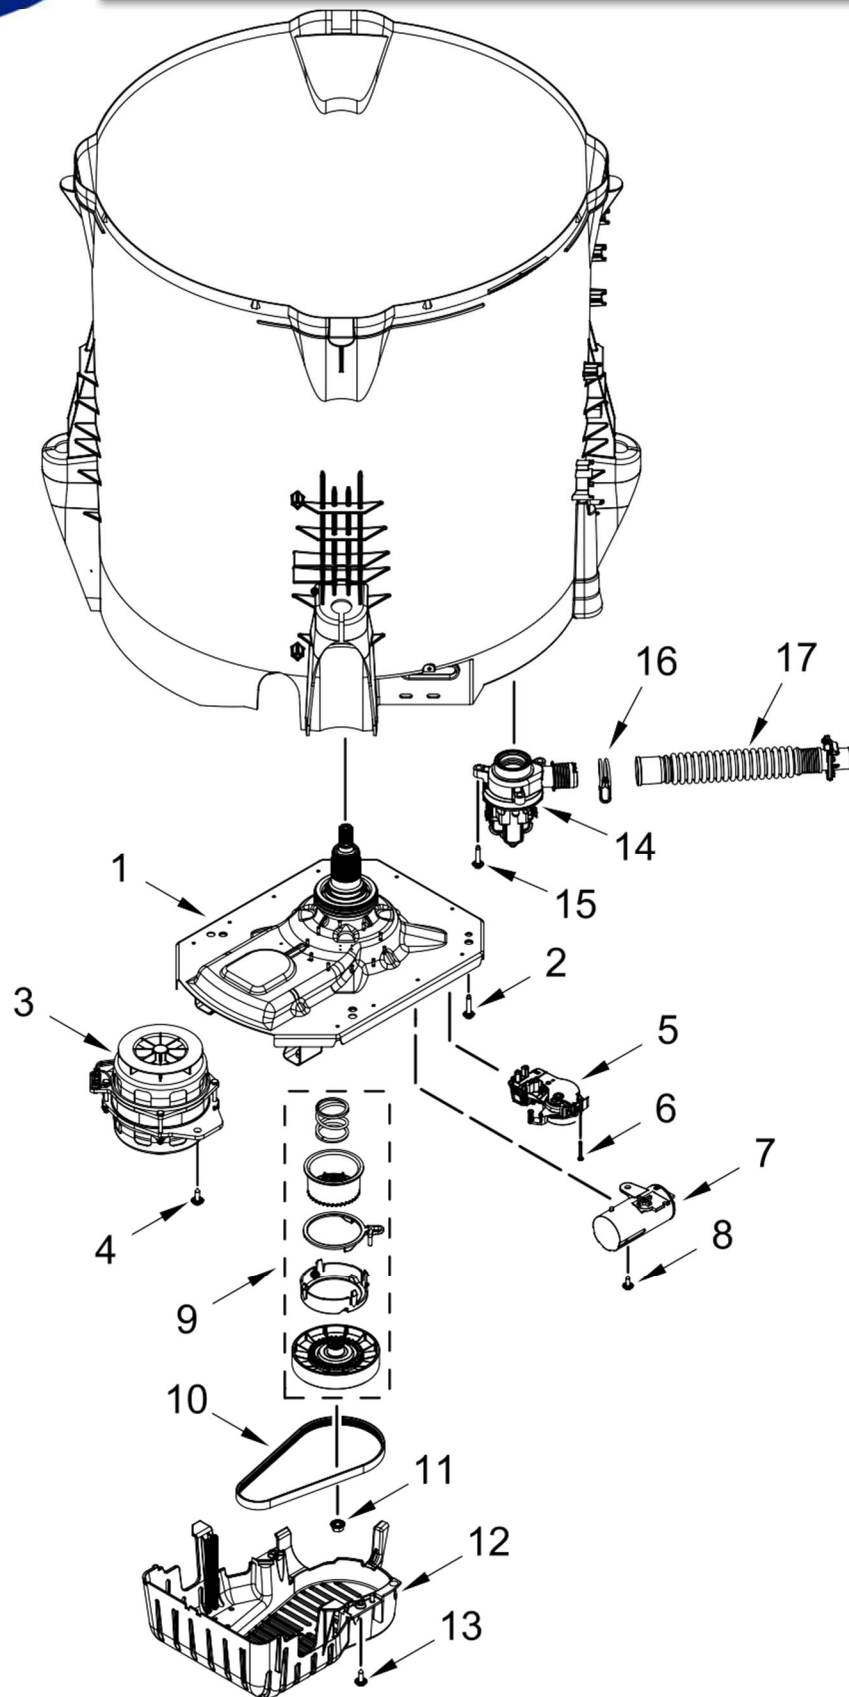

7 W11430050 Knob Assembly
8 688805 Clip, Spring
9 W11335102 Power Cord Assembly
10 3400076 Screw
11 W10611544 Panel, Console Rear
Cover

Illus.
No. **Part No.** **Description**

12 W10660565 Screw
13 W11428994 Control Unit Assembly,
Machine and Motor
14 693995 Screw
15 W11385821 Water Inlet Assembly
(Complete)

Illus.
No. Part No. Description

1	W10578859	Tub Ring
2	W10609549	Cap, Impeller
3	W10625252	Screw
4	W10834890	Impeller (Washplate)
5	W11459622	Basket Assembly
6	W11183985	Basket, Lock Nut
7	W11089264	Filter, Drain Pump

Illus.
No. Part No. Description

8	8533928	Screw
9	W11219115	Tub
10	W11228718	Damper Assembly, Tub Suspension (Set Of 4-Includes Suspension Bushings and Suspension Balls)
11	W11335100	Harness, Lower

Illus.
No. Part No. Description

12	W10590949	Hose, Pressure Switch
13	W11284522	Clip, Harness

Illus.
No. Part No. Description

1 W11164183 Gearcase Assembly
2 W10249633 Screw
3 W10677723 Motor, Drive
4 W10094780 Screw
5 W11398781 Actuator, Shift
6 9741052 Screw