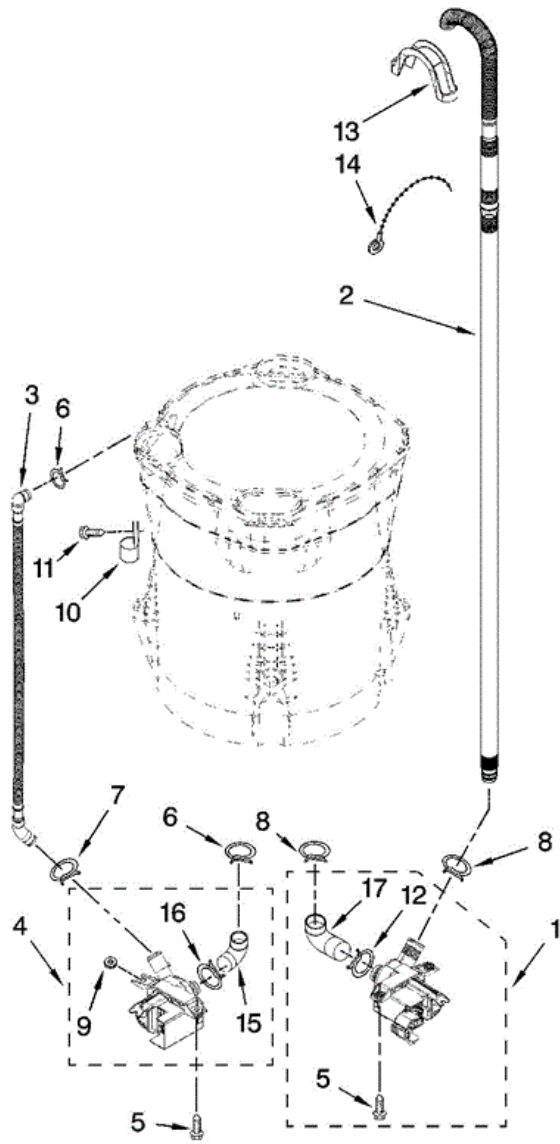

WTW6200VW0 BOMBA