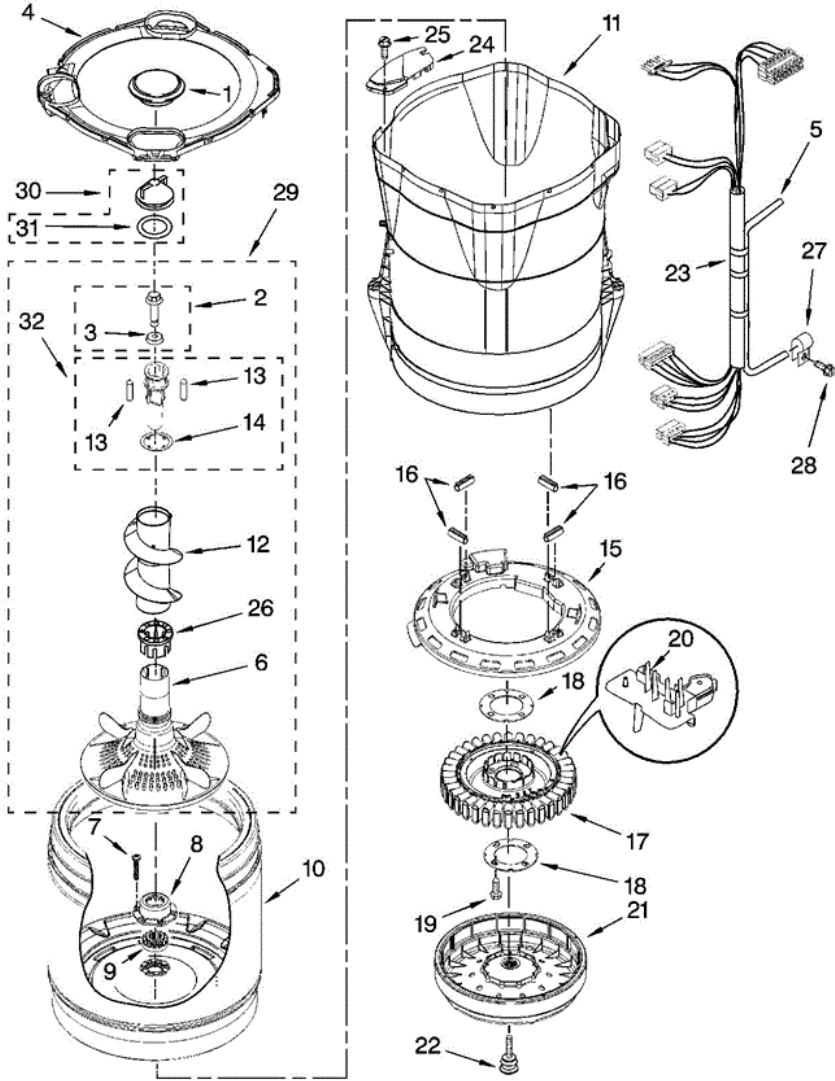

WTW6200VW0 TABLERO

WTW6200VW0 TABLERO

1	W10188476	CONTROL UNIT ASSEMBLY, MACHINE & MOTOR
2	W10130502	GASKET, VALVE TRAY
3	8565304	TRAY ASSEMBLY, CONSOLE (INCLUDES ITEMS 2 & 4)
4	8565259	GASKET, CONSOLE/TRAY
5	W10128457	VALVE, LOG ASSEMBLY
6	8574957	KNOB, CONTROL
7	W10051149	USER INTERFACE
8	W10004990	SCREW, 6-20 X 1.2
9	W10183845	CONSOLE
10	8564265	COVER, REAR- USER INTERFACE
11	W10003770	SCREW, 6-19 X 1/2 (3)
12	W10022060	NUT, PUSH-IN (3)
13	W10128687	HARNESS, UPPER
14	8565324	SCREW, 10-16 X 1.75
15	8281136	SCREW, 8-18 X 3/4
16	3407203	CORD ASSEMBLY, POWER
17	98460	NUT, PUSH-IN (2)
18	3976300	WASHER, WATER INLET HOSE (1-1/16 X 5/8) (4)
19	8571378	HOSE, WATER INLET (HOT WATER)
19	W10194208	HOSE, WATER INLET (COLD WATER)
20	3351614	SCREW, POWER CORD GROUND

WTW6200VW0 TINAS

WTW6200VW0 TINAS

1	8566269	CAP, AGITATOR
2	W10076270	SCREW & WASHER ASSEMBLY
3	W10076260	WASHER
4	W10130806	TUB RING
5	8572540	HOSE, PRESSURE SWITCH
6	W10076190	AGITATOR
7	8533953	SCREW, 8-16 X 1.000 (6)
8	W10118114	HUB, BASKET DRIVEN (INCLUDES ITEM 9)
9	8545953	HUB, BASKET DRIVER (INCLUDES ITEM 8)
10	W10118180	BASKET ASSEMBLY (INCLUDES ITEMS 7, 8, & 9)
11	W10128830	TUB & DRIVE SHAFT ASSEMBLY
12	8577284	AUGER, AGITATOR
13	8558884	ROLLER, AGITATOR CAM (SET OF 4)
14	8578563	SPACER, THRUST-CAM
15	W10137698	SHIELD, DRIVE MOTOR (INCLUDES ITEM 16)
16	8565172	TUBE, BUFFER (SET OF 4)
17	8565170	STATOR, MOTOR (INCLUDES ITEM 18)
18	8557836	PLATE, STATOR (SET OF 2)
19	8534042	SCREW, 1/4-20 X .968 (4)
20	W10137685	RPS ASSEMBLY
21	8565177	ROTOR, MAIN DRIVE MOTOR (INCLUDES ITEM 22)
22		BOLT, ROTOR ASSEMBLY NON-SERVICEABLE
23	W10137697	HARNESS, LOWER (INCLUDES ITEM 5)
24	8566197	FILTER, DUAL PUMP HOOD
25	8533928	SCREW, 8-18 X 3/4 (2)
26	8566279	SPACER-THRUST
27	W10005430	CLAMP, PRESSURE HOSE RETAINER
28	8533957	SCREW, 10-16 X 1/2
29	W10076310	AGITATOR, ASSEMBLY (COMPLETE)
30	3354733	CAP, BARRIER
31	W10072840	SEAL, INNER CAP
32	W10076210	CAM, AGITATOR