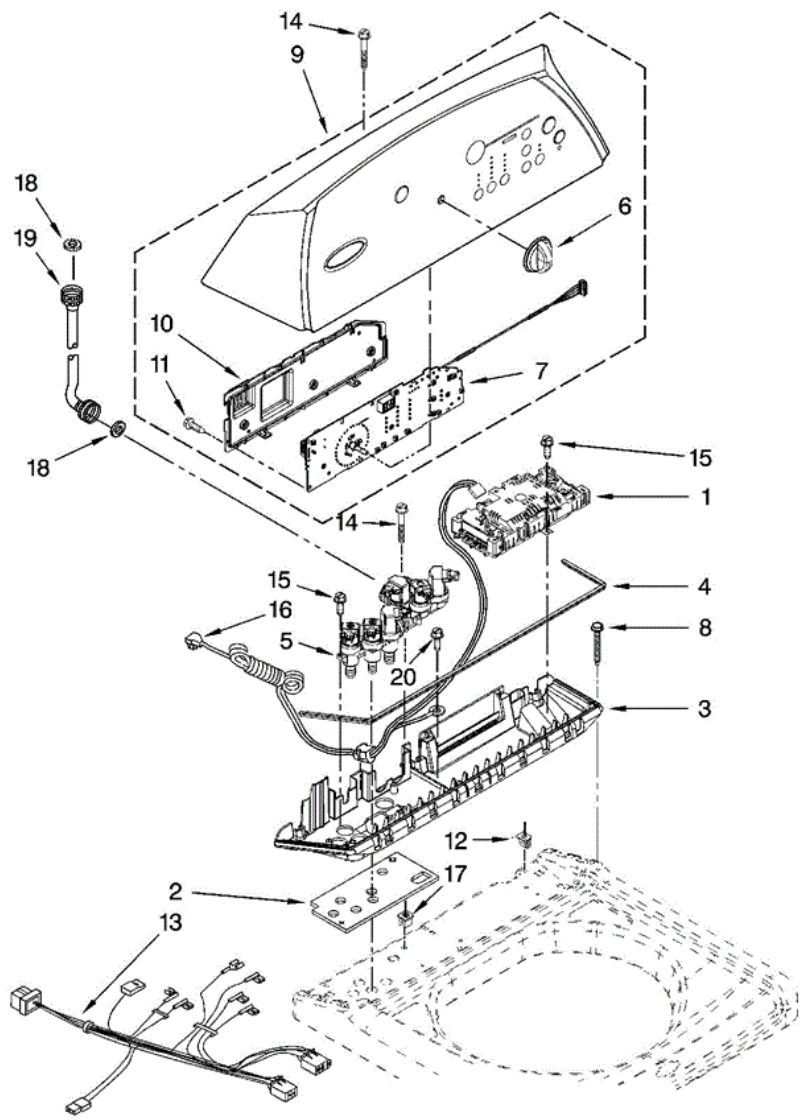

WTW6200VW0 GABINETE

WTW6200VW0 GABINETE

2	8565314	TOP
3	W10162416	FRAME ASSEMBLY, CABINET TOP (INCL. 31 & 38)
4	3390647	SCREW, 8-18 X 1/2
5	8566156	CABINET
6	8566090	PANEL, REAR
7	W10160572	RETAINER, DRAIN HOSE STORAGE
8	W10177046	CABINET-DAMPER, SOUND
9	W10111536	BALL, SUSPENSION (SET OF 4 - INCLUDES ITEM 49)
10	8566146	TUB SUSPENSION (SET OF 4-INCL. 9, 47, 48 & 49)
11	1157158	SCREW, 8-18 X 3/8
12	W10042120	LOCATOR, TOP (2)
13	W10119828	SCREW, LID HINGE MOUNTING (4)
14	8576780	HINGE ARM, LID (2)
15	8563958	HINGE, SPRING ASSEMBLY (STEEL LID) (LEFT)
15	8563959	HINGE, SPRING ASSEMBLY (STEEL LID) (RIGHT)
16	8563785	LOCK, TOP- FRONT (2)
17	W10052730	BEARING, LID HINGE (2)
18	8577353	LID-INNER (INCLUDES ITEM 22)
19	8572894	LID
20	8578826	FOOT ASSEMBLY, LEVELING (4)
21	W10076920	SCREW (2)
22	W10076780	BUMPER, LID (2)
23	W10161865	DISPENSER, STAIN REMOVER
24	8566211	BEZEL, STAIN REMOVER DISPENSER
25	8564976	DISPENSER, DETERGENT
26	8564979	BEZEL, DETERGENT DISPENSER
27	W10106990	NOZZLE ASSEMBLY, FRESH WATER
28	371503	CLAMP, HOSE
29	W10059230	LOCK ASSEMBLY, LID
30	8572019	BEZEL, LID LOCK
31	8564458	ABSORBER, IMPACT
32	8564456	HINGE, TOP (2)
33	18849	PAD, TOP HINGE (2)

WTW6200VW0 TABLERO

WTW6200VW0 TABLERO

1	W10188476	CONTROL UNIT ASSEMBLY, MACHINE & MOTOR
2	W10130502	GASKET, VALVE TRAY
3	8565304	TRAY ASSEMBLY, CONSOLE (INCLUDES ITEMS 2 & 4)
4	8565259	GASKET, CONSOLE/TRAY
5	W10128457	VALVE, LOG ASSEMBLY
6	8574957	KNOB, CONTROL
7	W10051149	USER INTERFACE
8	W10004990	SCREW, 6-20 X 1.2
9	W10183845	CONSOLE
10	8564265	COVER, REAR- USER INTERFACE
11	W10003770	SCREW, 6-19 X 1/2 (3)
12	W10022060	NUT, PUSH-IN (3)
13	W10128687	HARNESS, UPPER
14	8565324	SCREW, 10-16 X 1.75
15	8281136	SCREW, 8-18 X 3/4
16	3407203	CORD ASSEMBLY, POWER
17	98460	NUT, PUSH-IN (2)
18	3976300	WASHER, WATER INLET HOSE (1-1/16 X 5/8) (4)
19	8571378	HOSE, WATER INLET (HOT WATER)
19	W10194208	HOSE, WATER INLET (COLD WATER)
20	3351614	SCREW, POWER CORD GROUND