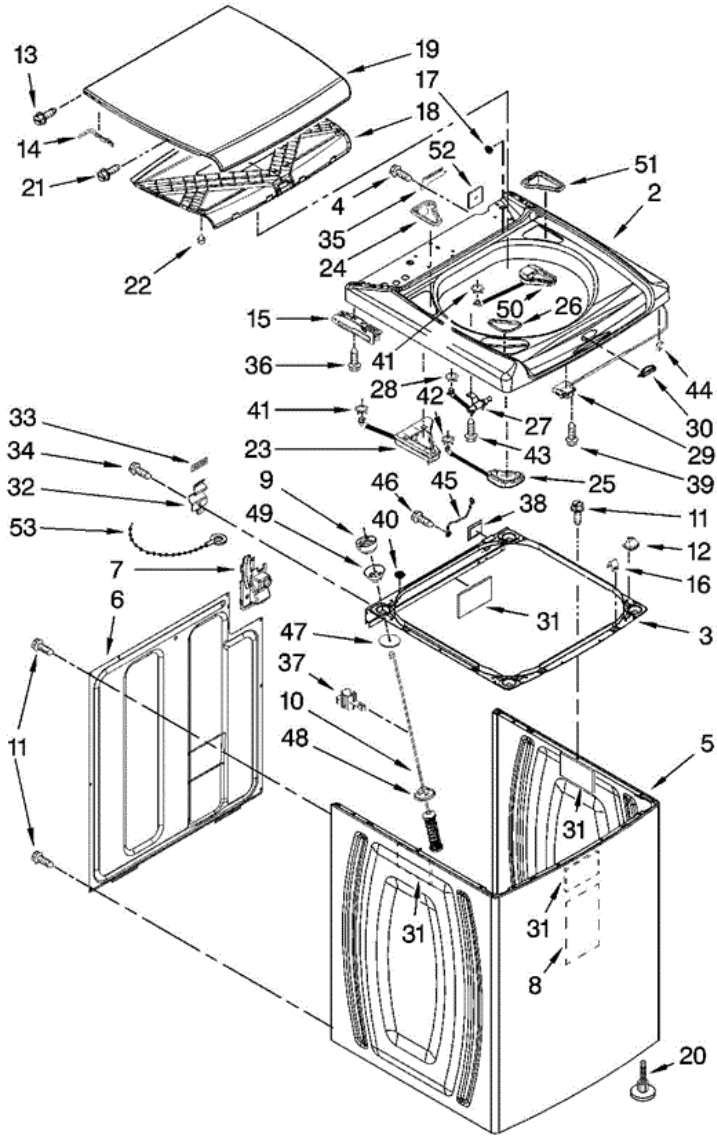

WTW6200VW0 GABINETE

WTW6200VW0 GABINETE

2	8565314	TOP
3	W10162416	FRAME ASSEMBLY, CABINET TOP (INCL. 31 & 38)
4	3390647	SCREW, 8-18 X 1/2
5	8566156	CABINET
6	8566090	PANEL, REAR
7	W10160572	RETAINER, DRAIN HOSE STORAGE
8	W10177046	CABINET-DAMPER, SOUND
9	W10111536	BALL, SUSPENSION (SET OF 4 - INCLUDES ITEM 49)
10	8566146	TUB SUSPENSION (SET OF 4-INCL. 9, 47, 48 & 49)
11	1157158	SCREW, 8-18 X 3/8
12	W10042120	LOCATOR, TOP (2)
13	W10119828	SCREW, LID HINGE MOUNTING (4)
14	8576780	HINGE ARM, LID (2)
15	8563958	HINGE, SPRING ASSEMBLY (STEEL LID) (LEFT)
15	8563959	HINGE, SPRING ASSEMBLY (STEEL LID) (RIGHT)
16	8563785	LOCK, TOP- FRONT (2)
17	W10052730	BEARING, LID HINGE (2)
18	8577353	LID-INNER (INCLUDES ITEM 22)
19	8572894	LID
20	8578826	FOOT ASSEMBLY, LEVELING (4)
21	W10076920	SCREW (2)
22	W10076780	BUMPER, LID (2)
23	W10161865	DISPENSER, STAIN REMOVER
24	8566211	BEZEL, STAIN REMOVER DISPENSER
25	8564976	DISPENSER, DETERGENT
26	8564979	BEZEL, DETERGENT DISPENSER
27	W10106990	NOZZLE ASSEMBLY, FRESH WATER
28	371503	CLAMP, HOSE
29	W10059230	LOCK ASSEMBLY, LID
30	8572019	BEZEL, LID LOCK
31	8564458	ABSORBER, IMPACT
32	8564456	HINGE, TOP (2)
33	18849	PAD, TOP HINGE (2)

WTW6200VW0 TABLERO

WTW6200VW0 TABLERO

1	W10188476	CONTROL UNIT ASSEMBLY, MACHINE & MOTOR
2	W10130502	GASKET, VALVE TRAY
3	8565304	TRAY ASSEMBLY, CONSOLE (INCLUDES ITEMS 2 & 4)
4	8565259	GASKET, CONSOLE/TRAY
5	W10128457	VALVE, LOG ASSEMBLY
6	8574957	KNOB, CONTROL
7	W10051149	USER INTERFACE
8	W10004990	SCREW, 6-20 X 1.2
9	W10183845	CONSOLE
10	8564265	COVER, REAR- USER INTERFACE
11	W10003770	SCREW, 6-19 X 1/2 (3)
12	W10022060	NUT, PUSH-IN (3)
13	W10128687	HARNESS, UPPER
14	8565324	SCREW, 10-16 X 1.75
15	8281136	SCREW, 8-18 X 3/4
16	3407203	CORD ASSEMBLY, POWER
17	98460	NUT, PUSH-IN (2)
18	3976300	WASHER, WATER INLET HOSE (1-1/16 X 5/8) (4)
19	8571378	HOSE, WATER INLET (HOT WATER)
19	W10194208	HOSE, WATER INLET (COLD WATER)
20	3351614	SCREW, POWER CORD GROUND