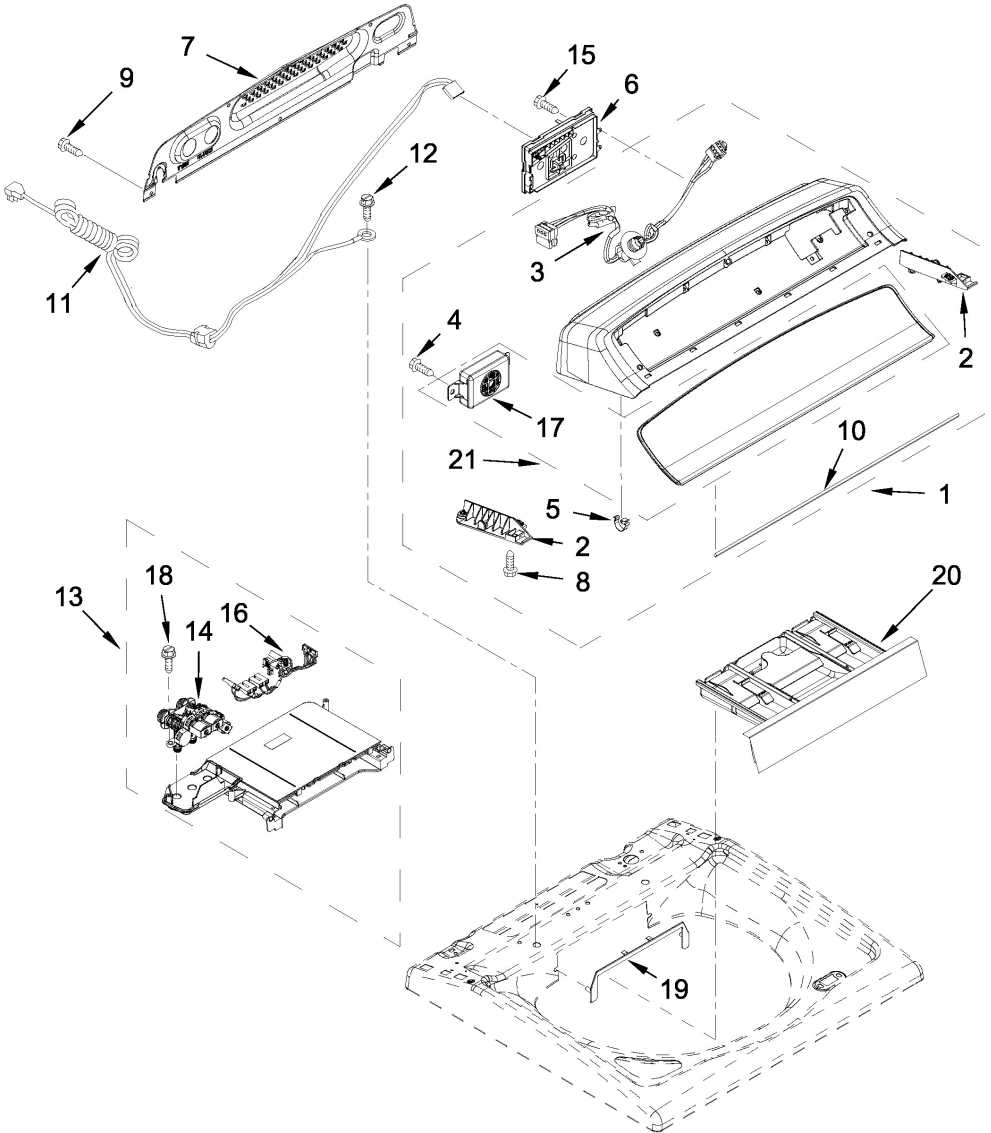

Lavadora Whirlpool WTW7000DW0