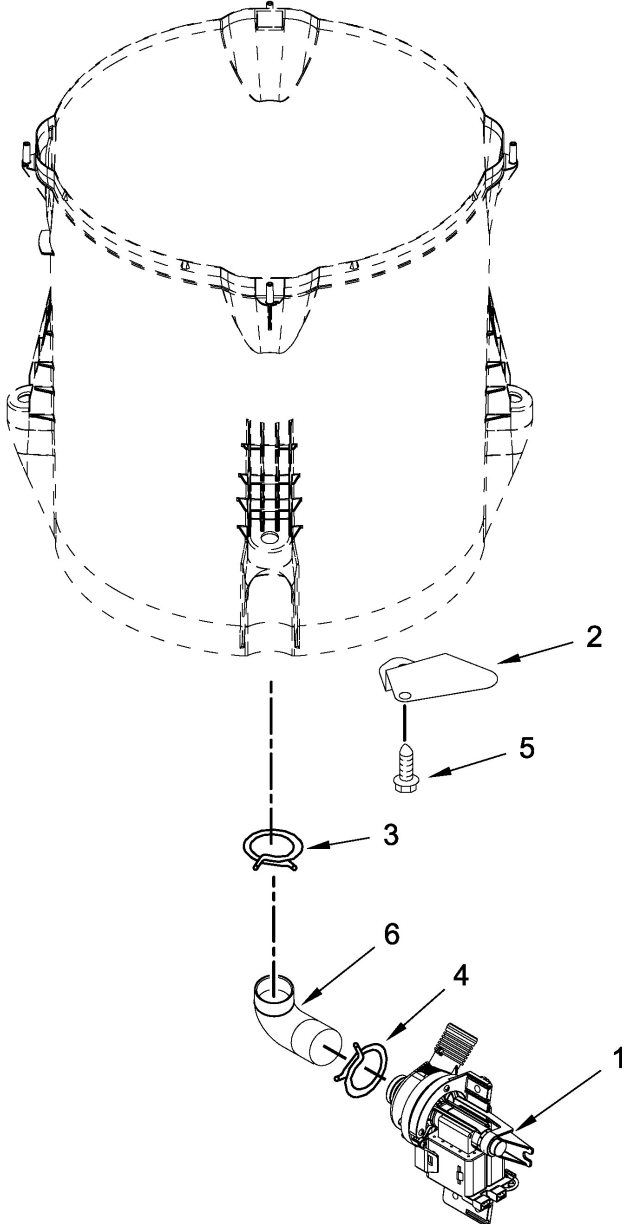

Distribuidor Autorizado

SurteRápido.com

Venta de Refacciones
Electrodomesticas

Lavadora Whirlpool WTW7000DW0