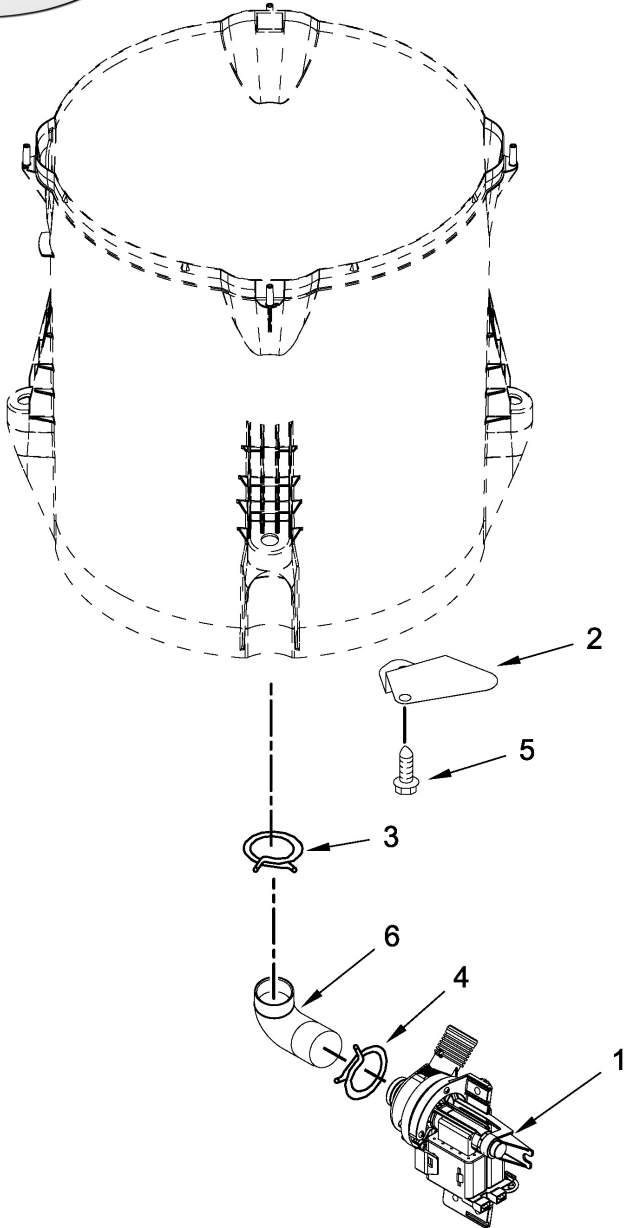

Distribuidor Autorizado

SurteRápido.com

Venta de Refacciones
Electrodomesticas

Lavadora Whirlpool WTW7000DW0