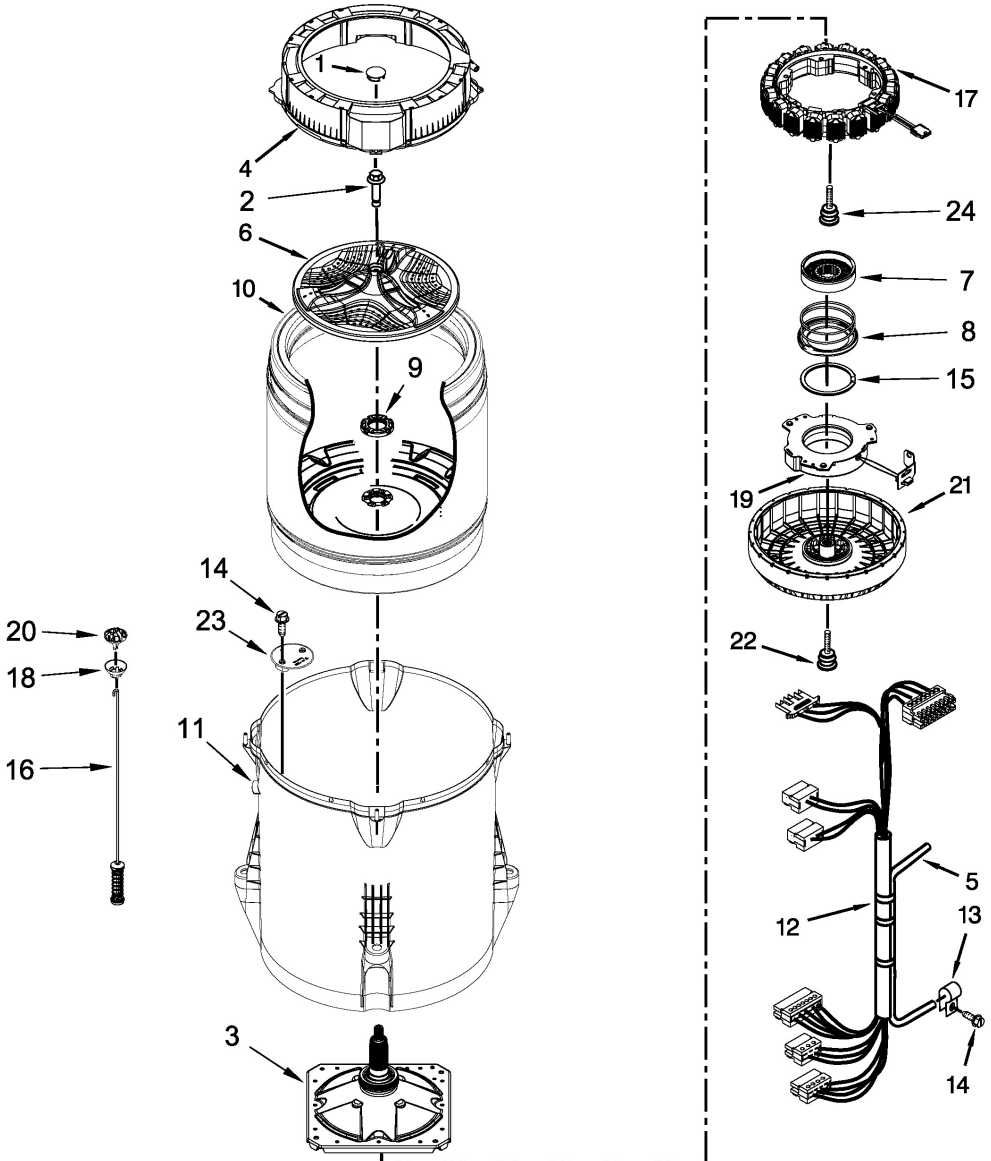

## Lavadora Whirlpool WTW7000DW0

Guía	N.p.	Descripción
1	W10609549	Cap
2	W10625252	Washer washplate screw
3	W10447976	Washer drum shaft assembly
4	W10578861	Ring-tub
5	W10753364	Washer water-level pressure switch hose
6	W10609476	Washer washplate
7	W10447975	Washer clutch kit
8	W10006494	Washer clutch kit
9	W10564013	Washer spanner nut
10	W10586078	Washer spin basket
11	W10512161	Washer outer tub
12	W10614061	Washer wire harness, lower
13	W10005430	Clamp
14	8533943	Dryer screw
15	W10275082	Washer clutch kit
16	W10594082	Washer suspension rod kit
17	W10579778	Washer motor stator
18	W10256551	Bushing
19	W10447973	Washer clutch
21	W10447979	Washer motor rotor
22	W10636382	Screw
23	W10215093	Washer drain pump filter
24	W10644129	Screw