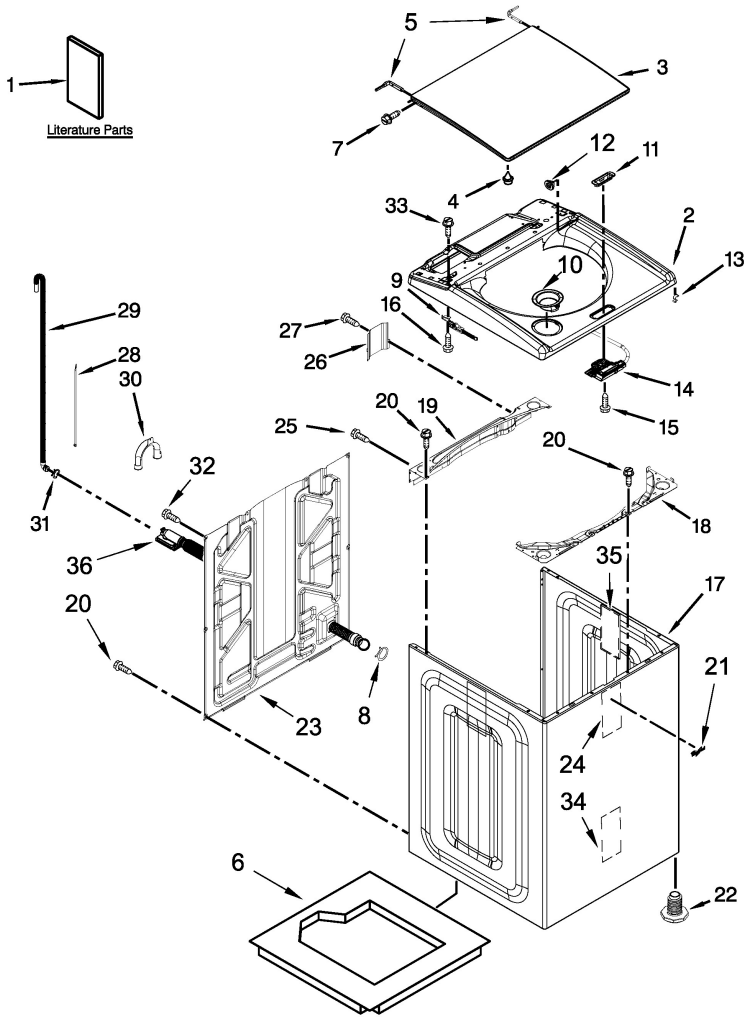

Lavadora Whirlpool WTW7000DW0

Literatura Parts