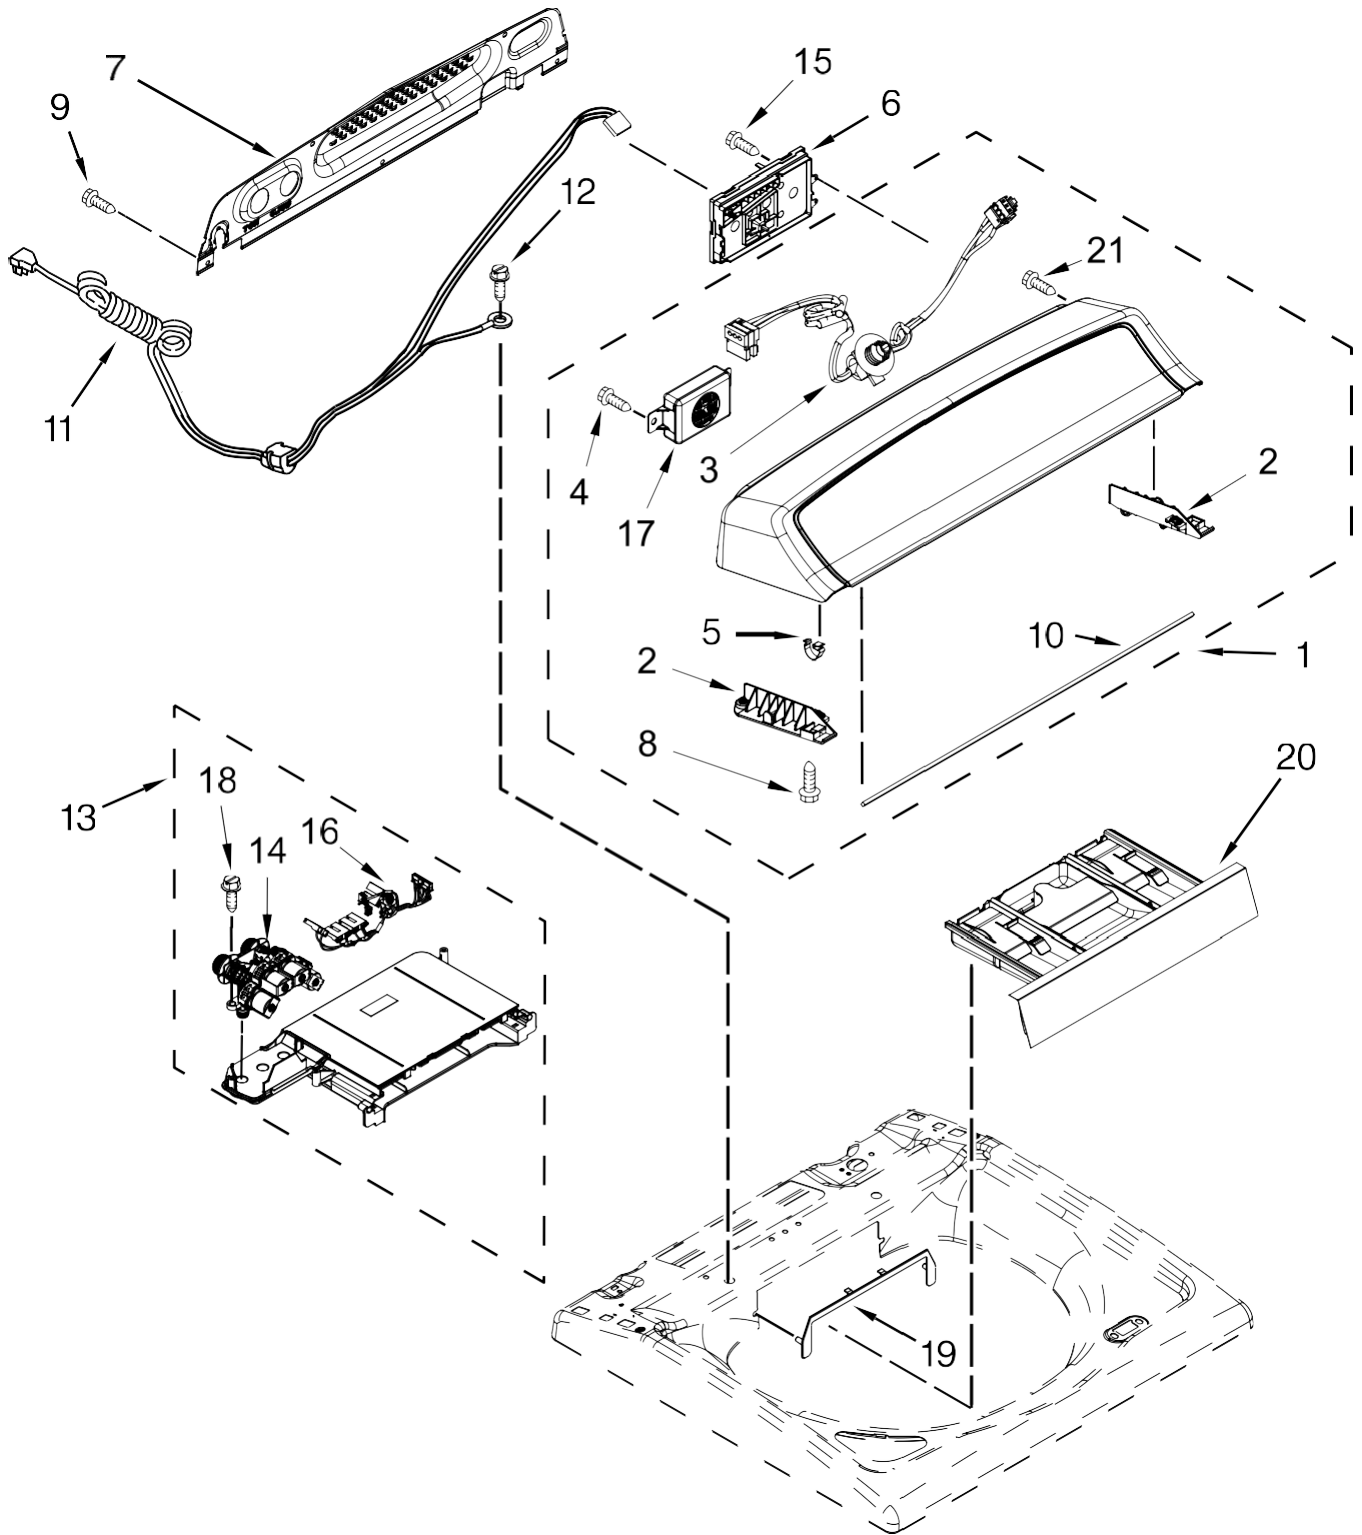

Literature Parts

Lavadora Whirlpool WTW8500DCO

<u>Illus. No.</u>	<u>Part No.</u>	<u>Description</u>
1		Literature Parts
	W10682742	Installation Instructions
	W10607427	Owners Manual
	W10607408	Tech Sheet
	W10062916	Energy Guide
2		Top
	W10635913	White
	W10649674	Chrome Shadow
	W10744647	Red
3		Assembly, Lid (Glass)
	W10610172	White
	W10594159	Chrome Shadow
4	W10631074	Bumper, Lid
5	8563965	Hinge, Wire (Left)
6	8572974	Hinge, Wire (Right)
7	W10339706	Screw
8	W10142630	Clamp, Hose
9	W10594141	Hinge, Lid (Left)
	W10594142	Hinge, Lid (Right)
10		Dispenser, Bleach
	W10601839	White
	W10601859	Chrome Shadow

<u>Illus. No.</u>	<u>Part No.</u>	<u>Description</u>
11		Bezel, Lid Lock
	W10630254	White
	W10665169	Chrome Shadow
12		Spacer, Lid Hinge
	W10708964	White
	W10708966	Chrome Shadow
13	90016	Clip, Harness
14		Assembly, Lid Lock
	W10648012	White
	W10697793	Chrome Shadow
15	W10273971	Screw
16	693995	Screw
17		Cabinet
	W10675024	White
	W10677286	Chrome Shadow
	W10744644	Red
18		Brace, Cabinet Top - Front
	W10724131	White
	W10724132	Chrome Shadow
19	W10512626	Brace, Cabinet Top - Rear
20	1157158	Screw

Lavadora Whirlpool WTW8500DC0

<u>Illus.</u> <u>No.</u>	<u>Part No.</u>	<u>Description</u>
1		Console
	W10662266	White
	W10607414	Chrome Shadow
	W10744648	Red
2	W10631630	Console Mount (Left)
	W10631629	Console Mount (Right)
3	W10596717	Harness, UI
4	W10728156	Screw
5	8312709	Clip, Console
6	W10625548	Control Unit Assembly, Machine and Motor
7	W10611544	Panel, Console Rear Cover

Lavadora Whirlpool WTW8500DC0

<u>Illus.</u> <u>No.</u>	<u>Part No.</u>	<u>Description</u>
1	W10609549	Cap, Impeller
2	W10625252	Screw
3	W10447976	Assembly, Drive
4	W10578863	Tub Ring
5	W10748451	Hose Pressure Switch
6	W10609476	Impeller (Washplate)
7	W10447975	Slider
8	W10006494	Assembly, Spring
9	W10564013	Nut, Spin Tube
10	W10586079	Basket Assembly
11	W10512161	Tub
12	W10479818	Harness, Lower