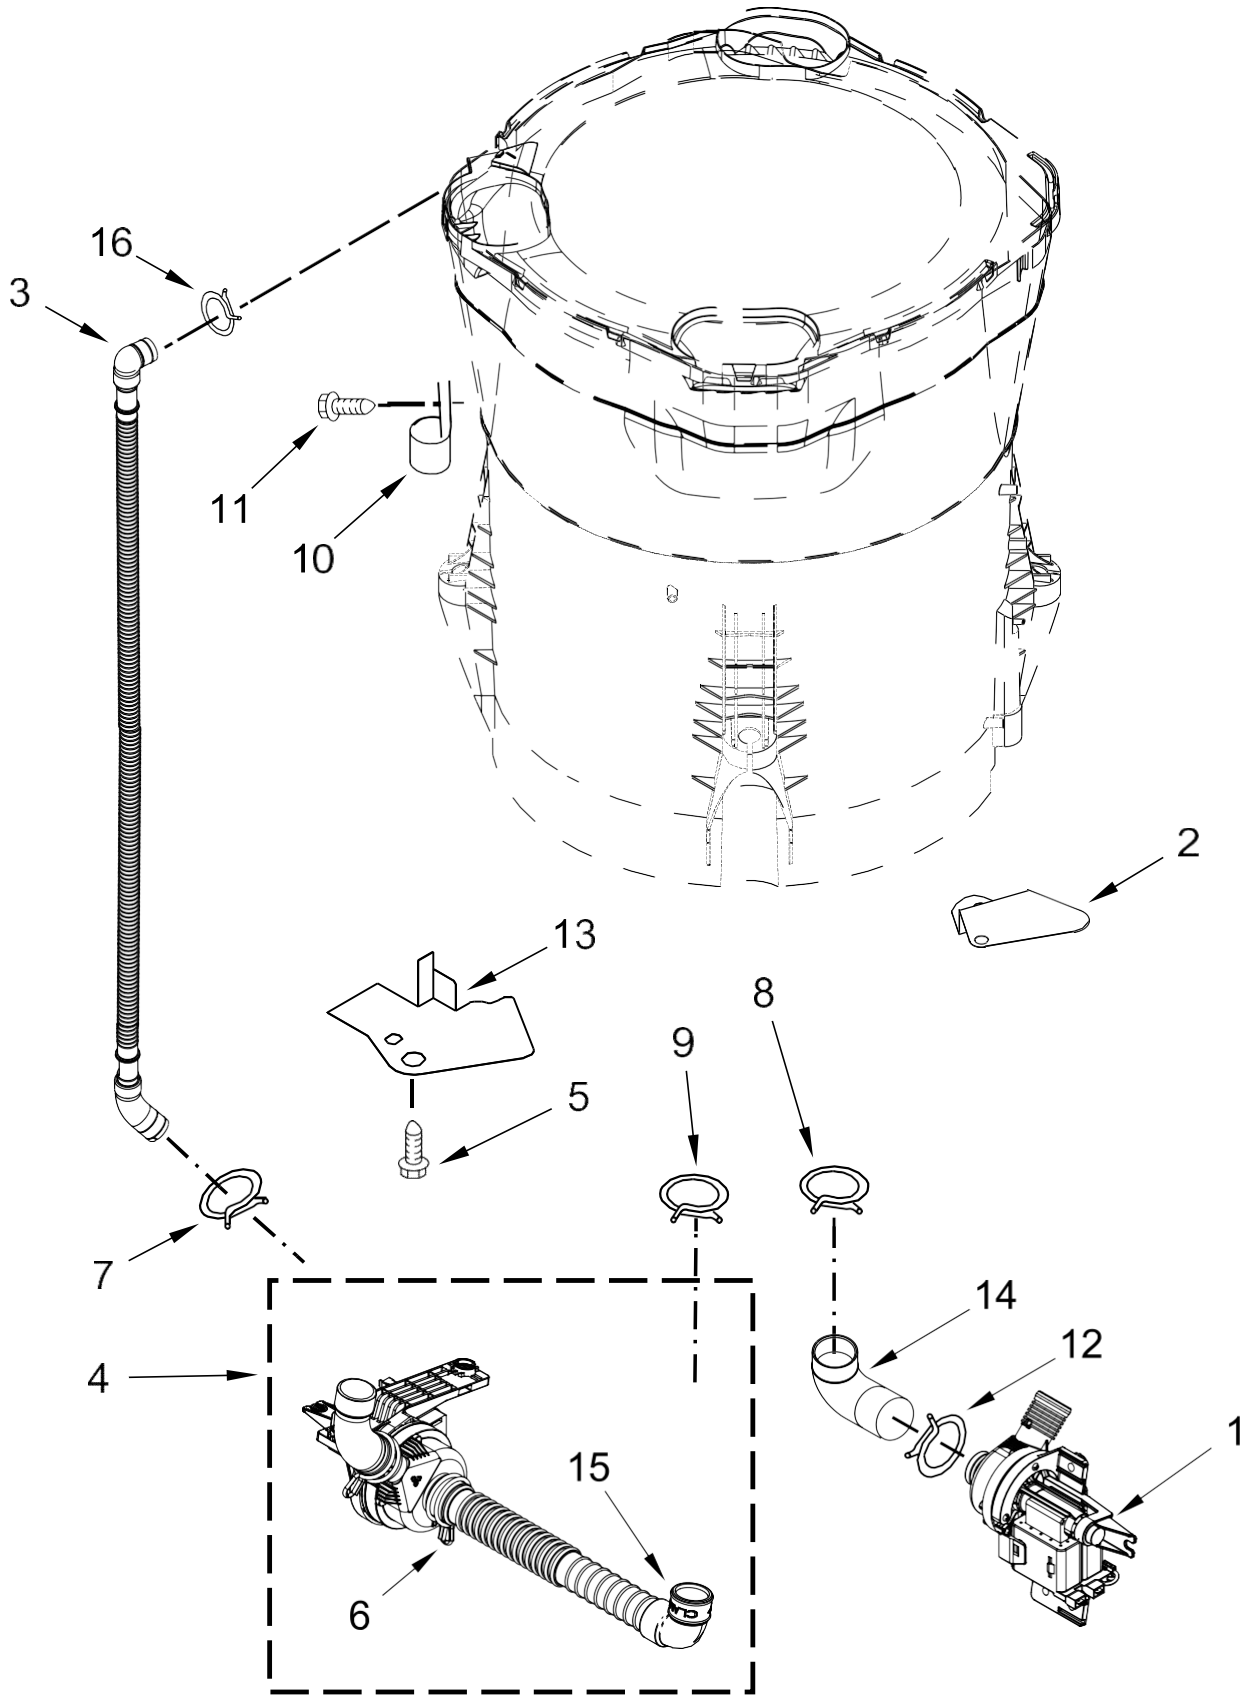

Lavadora Whirlpool WTW8500DC0

<u>Illus. No.</u>	<u>Part No.</u>	<u>Description</u>
1	W10581874	Pump Assembly, Drain
2	W10637932	Shield, Heat
3	W10622692	Hose, Recirc
4	W10657903	Pump Assembly, Recirc
5	W10004910	Screw
6	370449	Clamp, Drain Hose

<u>Illus. No.</u>	<u>Part No.</u>	<u>Description</u>
7	8269146	Clamp, Hose
8	W10142630	Clamp, Hose
9	W10421047	Clamp, Hose
10	8534021	Clamp, Recirc Hose Retainer
11	8533943	Screw
12	8317496	Clamp, Hose

<u>Illus. No.</u>	<u>Part No.</u>	<u>Description</u>
13	W10637933	Shield, Recirc Pump
14	W10622690	Hose, Tub to Pump
15	W10622691	Hose, Recirc Pump
16	3363365	Clamp, Hose