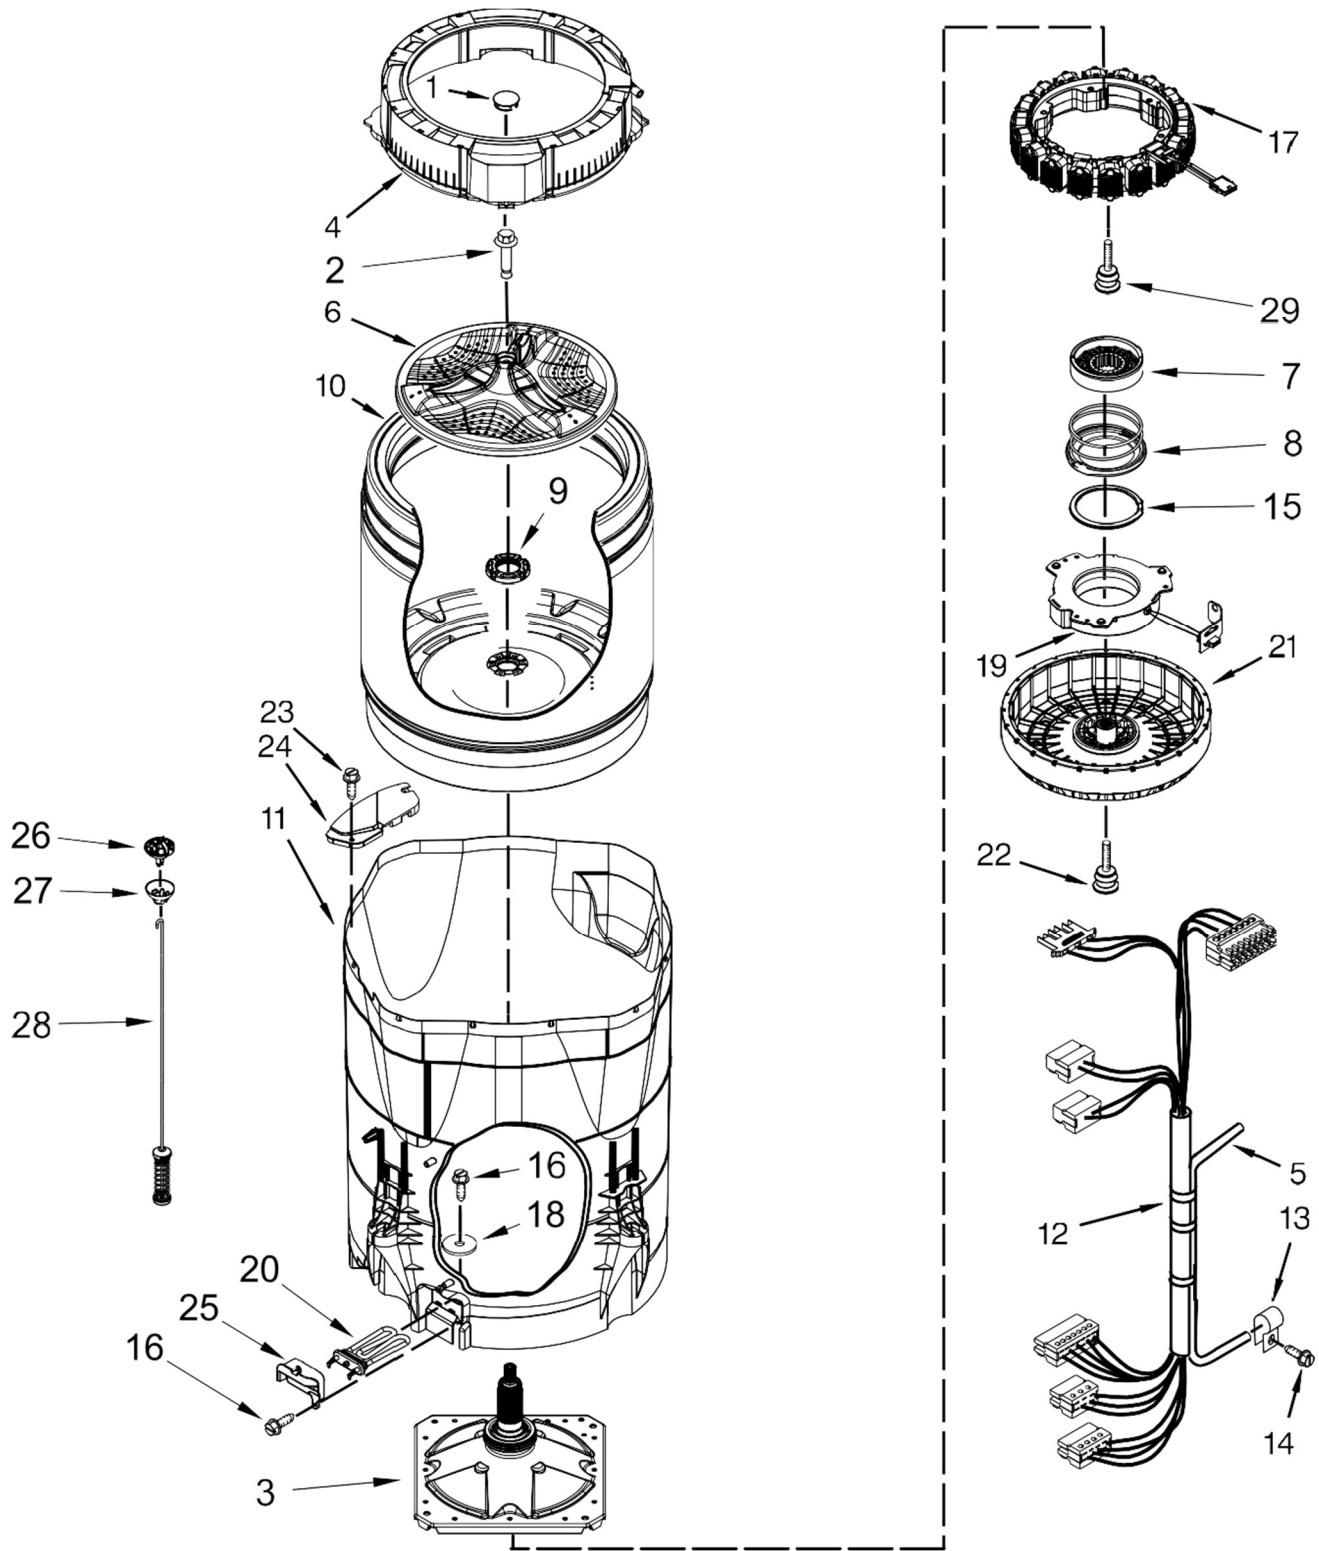

Literature Parts

Lavadora Whirlpool WTW8500DCO

<u>Illus. No.</u>	<u>Part No.</u>	<u>Description</u>
1		Literature Parts
	W10682742	Installation Instructions
	W10607427	Owners Manual
	W10607408	Tech Sheet
	W10062916	Energy Guide
2		Top
	W10635913	White
	W10649674	Chrome Shadow
	W10744647	Red
3		Assembly, Lid (Glass)
	W10610172	White
	W10594159	Chrome Shadow
4	W10631074	Bumper, Lid
5	8563965	Hinge, Wire (Left)
6	8572974	Hinge, Wire (Right)
7	W10339706	Screw
8	W10142630	Clamp, Hose
9	W10594141	Hinge, Lid (Left)
	W10594142	Hinge, Lid (Right)
10		Dispenser, Bleach
	W10601839	White
	W10601859	Chrome Shadow

Lavadora Whirlpool WTW8500DC0

<u>Illus.</u> <u>No.</u>	<u>Part No.</u>	<u>Description</u>
1		Console
	W10662266	White
	W10607414	Chrome Shadow
	W10744648	Red
2	W10631630	Console Mount (Left)
	W10631629	Console Mount (Right)
3	W10596717	Harness, UI
4	W10728156	Screw
5	8312709	Clip, Console
6	W10625548	Control Unit Assembly, Machine and Motor
7	W10611544	Panel, Console Rear Cover

<u>Illus.</u> <u>No.</u>	<u>Part No.</u>	<u>Description</u>
8	W10219342	Screw
9	1157158	Screw
10	W10726624	Seal, Console
11	W10479820	Cord, Power
12	3400076	Screw
13	W10632529	Assembly, Housing
14	W10599423	Valve, Water Inlet
15	9740848	Screw
16	W10530674	Harness, Valve
17	W10568405	Assembly, Speaker
18	97787	Screw

Lavadora Whirlpool WTW8500DC0

<u>Illus.</u> <u>No.</u>	<u>Part No.</u>	<u>Description</u>
1	W10609549	Cap, Impeller
2	W10625252	Screw
3	W10447976	Assembly, Drive
4	W10578863	Tub Ring
5	W10748451	Hose Pressure Switch
6	W10609476	Impeller (Washplate)
7	W10447975	Slider
8	W10006494	Assembly, Spring
9	W10564013	Nut, Spin Tube
10	W10586079	Basket Assembly
11	W10512161	Tub
12	W10479818	Harness, Lower