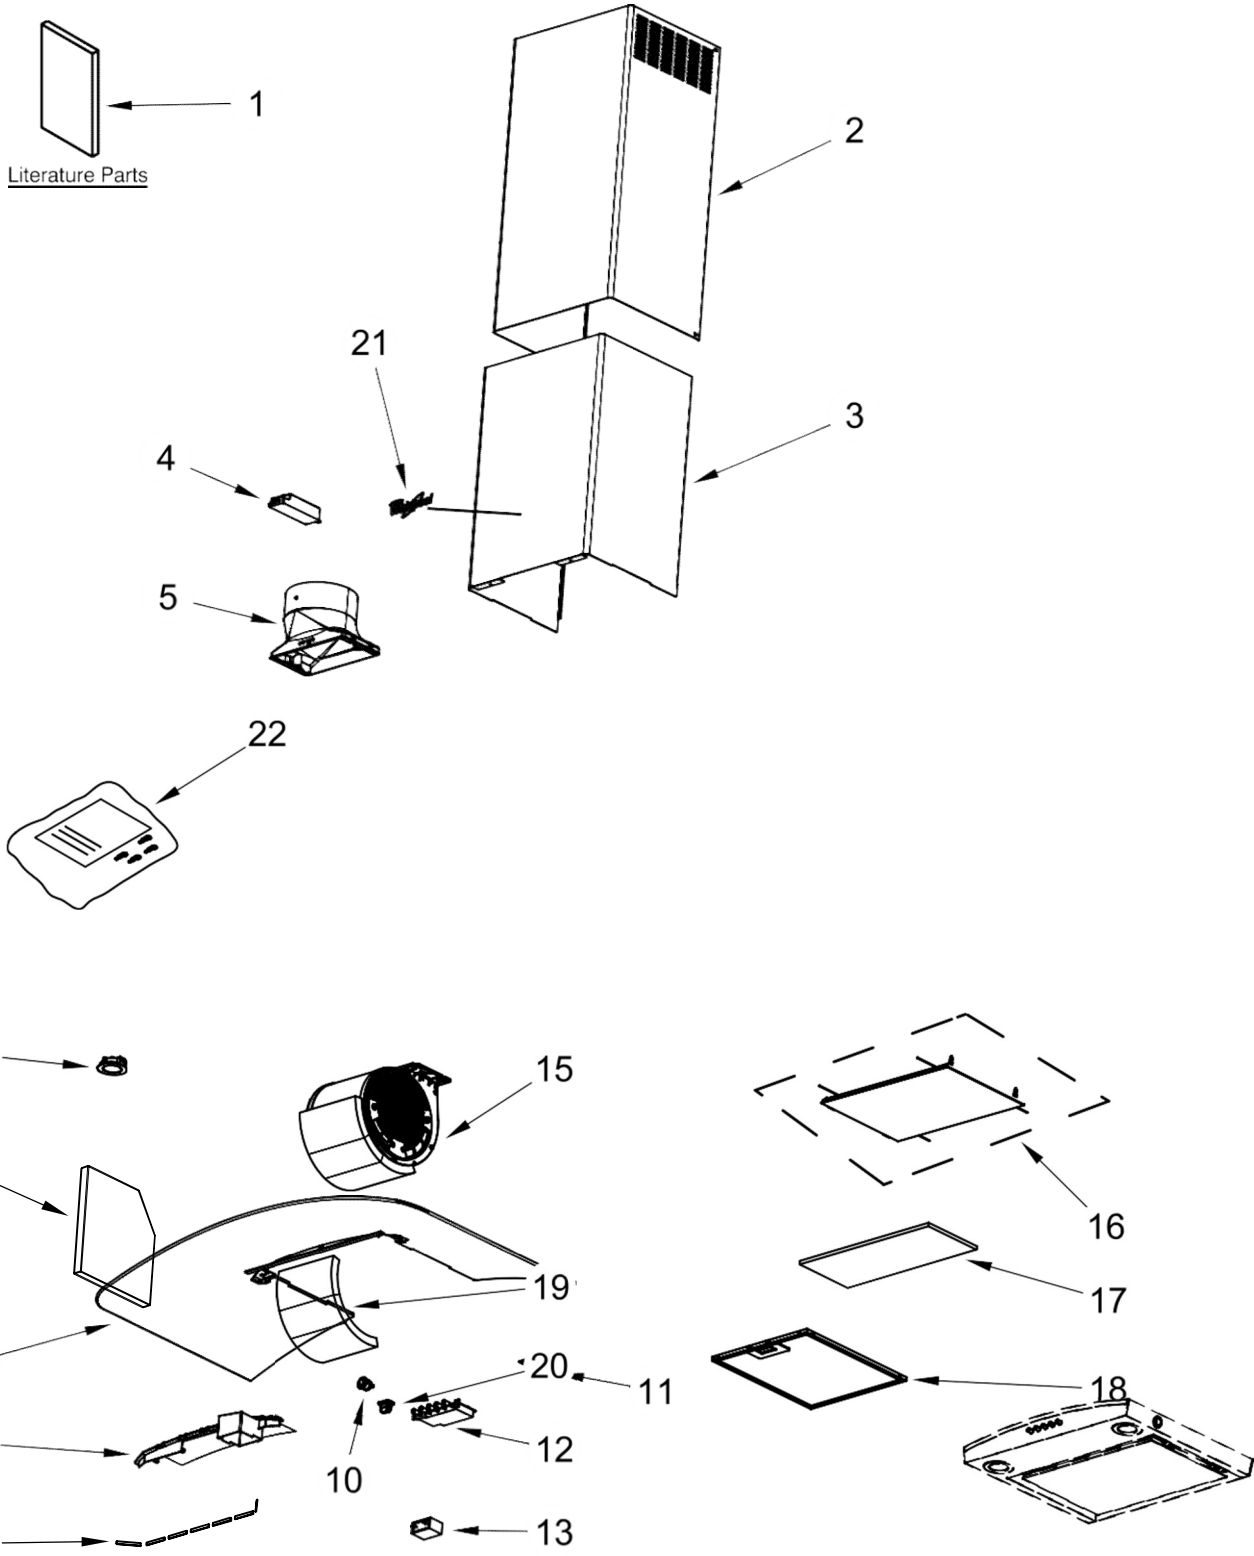

**30" & 36" PROFESSIONAL HOOD
(Wall-Mount Perimetric Canopy)**

MODELS:

WVW75UC0DS0 (Stainless)

WVW75UC6DS0 (Stainless)

CAMPANA WVW75UC0DS0

<u>Illus. No.</u>	<u>Part No.</u>	<u>Description</u>
1		Literature Parts
	W10674116	Use and Care Guide
2	W10313840	Chimney, Upper
3	W10313839	Chimney, Lower
4	W10716819	Transformer
5	W10592040	Damper, Hood (Plastic)
6		Glass
	W10738509	30" Model Only
	W10738521	36" Model Only
7	W10738520	Support, Light
8	W10727052	Strip, LED Light
9	W10727042	Light, LED
10	W10727051	Switch, Light

<u>Illus. No.</u>	<u>Part No.</u>	<u>Description</u>
11	W10738544	Sensor, Light
12	W10738513	Control, Electronic
13	W10735734	Capacitor
14	W10717244	Insulation, Side
15	W10738514	Blower, Fan
16	W10738508	Panel, Perimetric
17	W10738516	Insulation
18	W10169961	Filter, Grease
19	W10738515	Insulation, Motor
20	W10735735	Clip, Panel
21		Badge
	W10434972	Grey