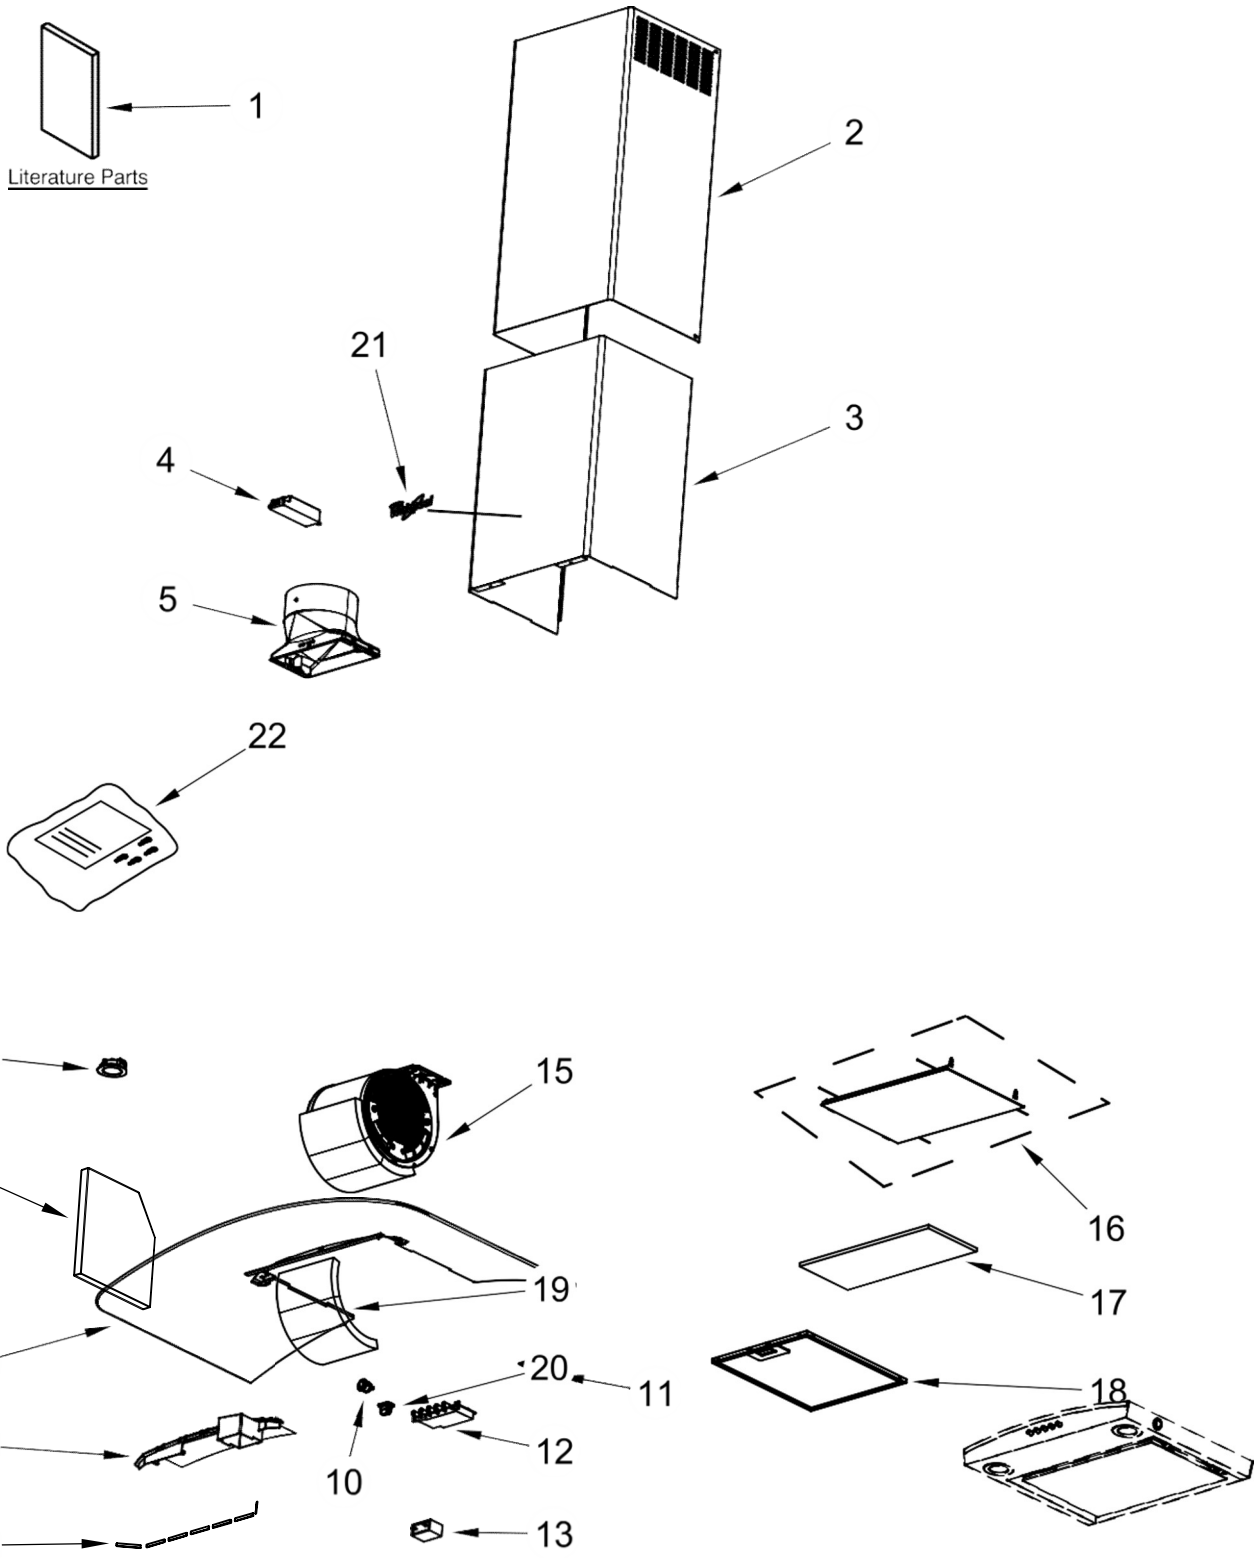

**30" & 36" PROFESSIONAL HOOD  
(Wall-Mount Perimetric Canopy)**

**MODELS:**

WVW75UC0DS0 (Stainless)

WVW75UC6DS0 (Stainless)

# CAMPANA WVW75UC6DS0

<u>Illus. No.</u>	<u>Part No.</u>	<u>Description</u>
1		Literature Parts
	W10674116	Use and Care Guide
2	W10313840	Chimney, Upper
3	W10313839	Chimney, Lower
4	W10716819	Transformer
5	W10592040	Damper, Hood (Plastic)
6		Glass
	W10738509	30" Model Only
	W10738521	36" Model Only
7	W10738520	Support, Light
8	W10727052	Strip, LED Light
9	W10727042	Light, LED
10	W10727051	Switch, Light