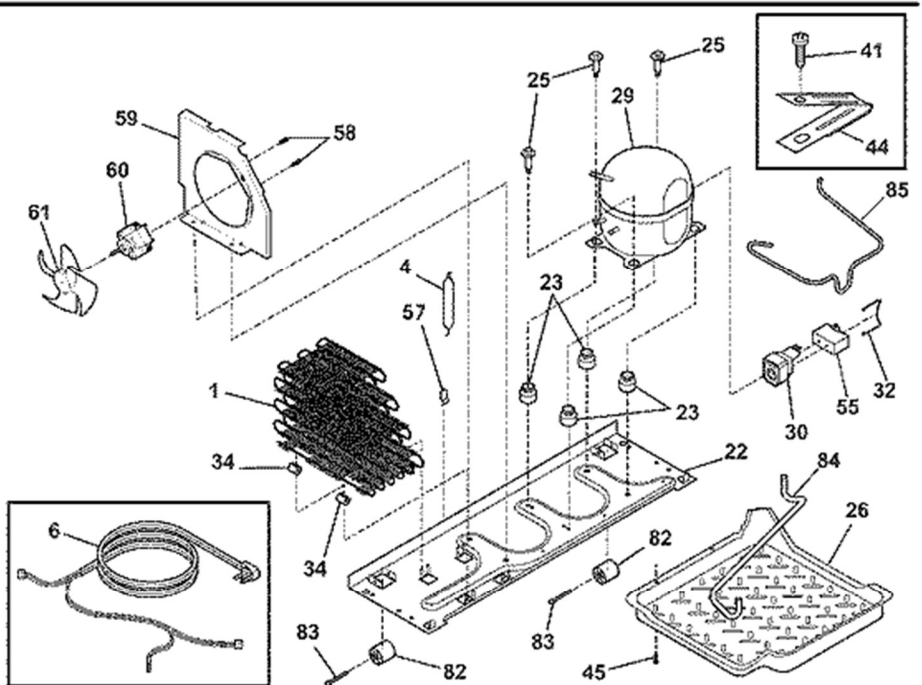

Publication No: 5995532156

WWSS2601KW0

SYSTEM

N58CAAAA5

01/09

12

Guía	Descripción	# de parte
1	CONDENSER	242039204
3	BLOCK-EVAP COIL	218679614
16	Aluminum Heater Strap	5308000110
22	BASE-COMPRESSOR Mounting	240330011
23	Compressor Mounting Grommet	218513300
25	SCREW-COMPRESSOR MT	240491503
26	PAN-DEFROST	241697602
32	Clamp,elec cont Mounting ,compress	241650901
34	Condenser Coil Grommet	240405201
41	SCREW-#8-32 X 3/8	240555002
44	CLAMP-WIRING HARNES	5303001199
45	Hex Head Screw	5304455650
55	Run Capacitor	5304464438
57	CLIP-WIRING HARNESS	240542601
58	SCREW-#8-32 X 3/8	240555002
59	Refrigerator Condenser Fan Motor Kit	5303918774
62	TROUGH	5304481642
70	BRACKET-EVAP/CVR MT	218990801
82	Rear Roller - Black	5304418225
83	RIVET	5304455655
84	Drain Tube	241957901
85	TUBE-CONNECTOR	241856901
F4	Filter - Drier	5303305677
F6	HARNESS-WIRING	241586801
F14	Defrost Heater	242044113
F15	EVAPORATOR KIT	5303918284
F21	Defrost Thermostat Kit	5303918214
F29	Compressor Kit	5304475098
F30	Start Relay	241707712
F60	Condenser Fan Motor	241696606
F61	Fan Blade	240524102