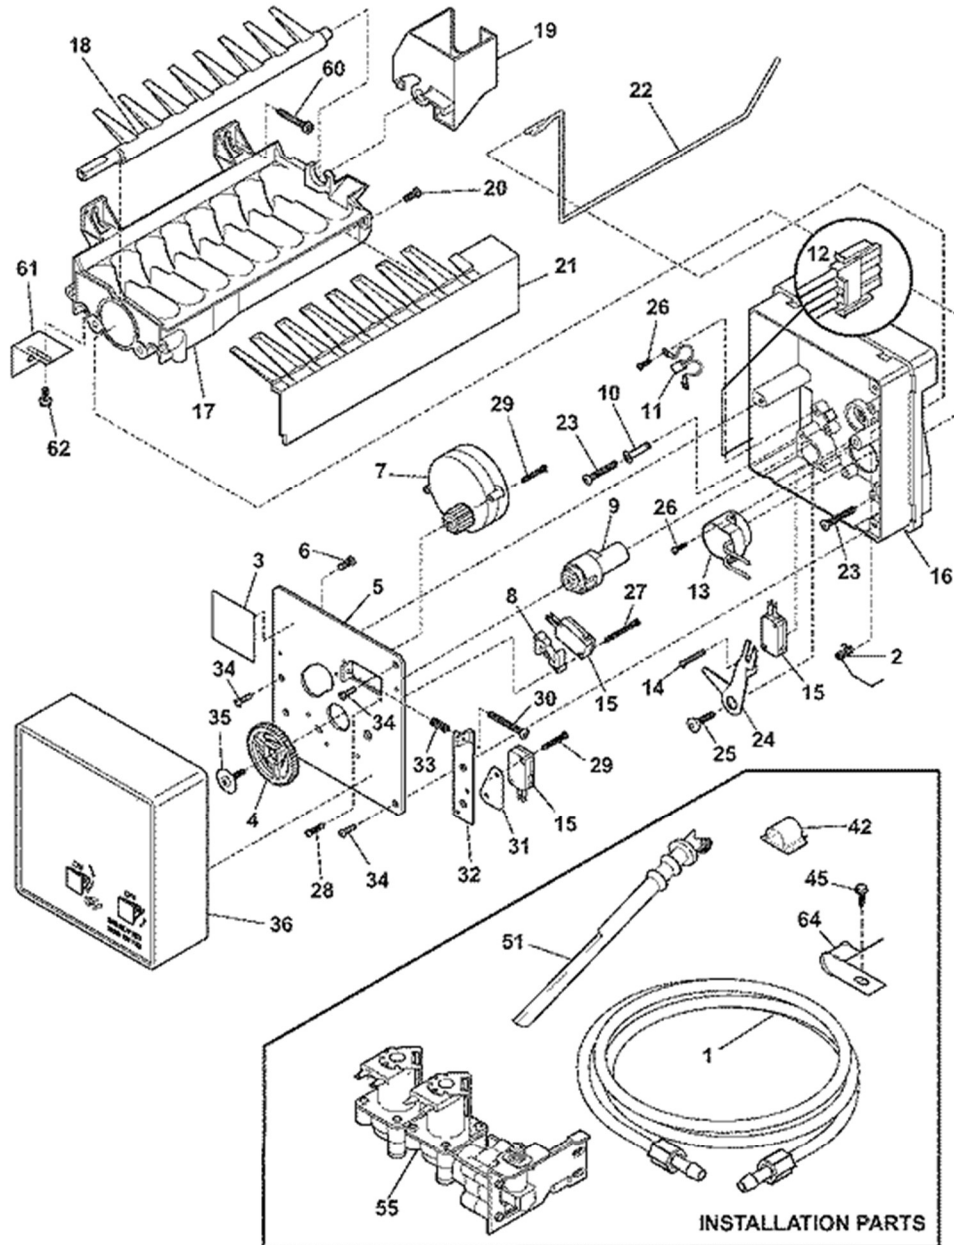

Publication No: 5995532156

WWSS2601KW0

ICE MAKER

N58111521

01/09

18

Guía	Descripción	# de parte
1	Water Tube	218976409
2	Shutoff Arm Spring	5304469396
3	NAMEPLATE	5304456657
4	Drive Gear	5304469403
5	PLATE-MOUNTING	5304456659
6	SCREW	5304456691
7	Refrigerator Ice Maker Assembly	241798231
8	SPACER-HOLD SWITCH	5304456661
9	Ice Maker Shut-Off Lever Cam	5304469402
10	WASHER	5304456689
12	HARNESS-WIRING	5304456664
13	Ice Mold Thermostat	5304456665
14	SCREW	5304456666
16	SUPPORT	5304456668
17	Refrigerator Ice Maker Assembly	241798231
18	Ice Cube Ejector	5304469384
19	Refrigerator Ice Maker Assembly	241798231
20	SCREW	5304455677
21	Refrigerator Ice Maker Assembly	241798231
22	SHUT-OFF ARM	5304469377
23	SCREW	5304456674
24	Ice Lever Arm	5304456675
25	SCREW	5304456676
26	SCREW-THERMOS/SPRT, 4-24 X 0.375	5304420654
27	SCREW	5304456677
28	SCREW	5304456660
29	SCREW	5304456678
30	SCREW-TIMING ADJ	5304456679
31	INSULATOR	5304469406
32	PLATE-VALVE SWITCH	5304456681
33	SPRING	5304456682
34	SCREW	241679901
35	SCREW	5304456684
36	COVER-ICE MAKER	5304469385
42	CLIP-GRILLE	218515403
45	Hex Head Screw	5304455650
51	Water Tube	241796405
60	SCREW	5304455852