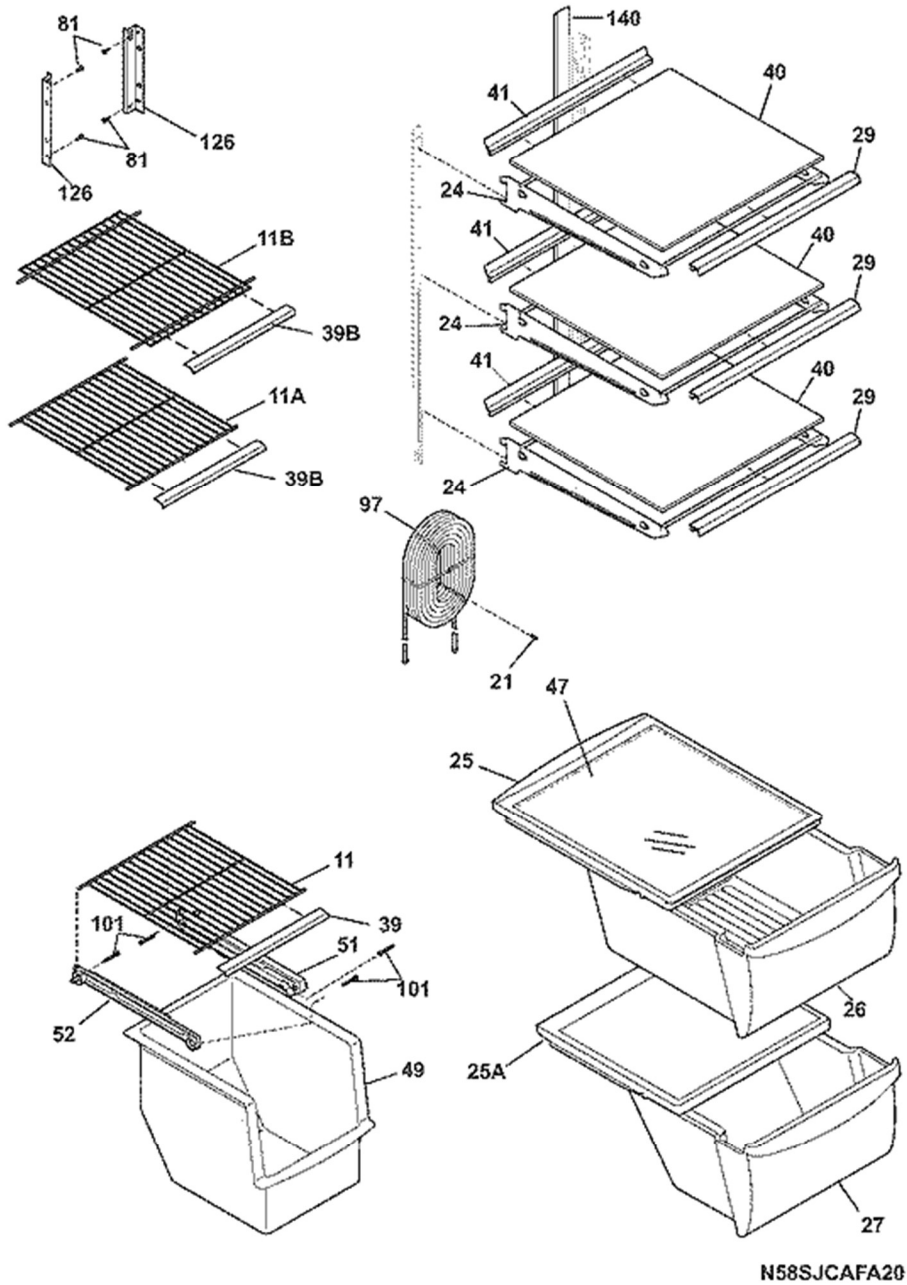

N58RAAABB5

01/09

4

Guía	Descripción	# de parte
2	Fresh Food Door Gasket - Whit	241786001
4	Refrigerator Door Bin	240323001
13	Door Stop - White	240581901
15	Display 26DOOR-REF	240451902
18	Door Handle	297311201
21A	Door Stop Screw	240598402
21C	Pan Head Screw	218781101
22	Hinge Bearing	240328201
22B	Upper Hinge Bearing	240328402
37A	Handle Trim - White	215870629
49	Door Bin	240356401
F37A	Decorative Band	218676004

Publication No: 5995532156

WWSS2601KW0

SHELVES

01/09

8

Guía	Descripción	# de parte
11	Wire Shelf	241657602
11A	Fixed Freezer Shelf	241657502
11B	Upper Freezer Fixed Shelf	241657504
21	SCREW	218843801
24	FRAME-SHELF	240373108
25	Upper Crisper Drawer Cover - Glass NOT Includ	240350702
25A	Crisper Drawer Cover - NO Glass	240350903
26	Refrigerator Crisper Drawer	240351061
27	Lower Crisper Pan	240351207
29	Door Shelf Trim	240357706
39	Shelf Trim	240430706
39B	Shelf Trim	240430702
40	GLASS-SHELF	240350623
41	Shelf Trim - Rear	240357806
47	Crisper Glass Insert	240350649
49	Sliding Basket	240564401
51	Basket Hanger - Right Side	240343002
52	Basket Hanger - Left Side	240343102
81	Hex Head Screw	5304455650
97	TANK	240545308
101	Screw - Hex Washer Head	218493101
126	Channel, auger Mounting ,LH	241674401
126	Channel, auger Mounting ,RH	241674402
140	CHANNEL	240430501