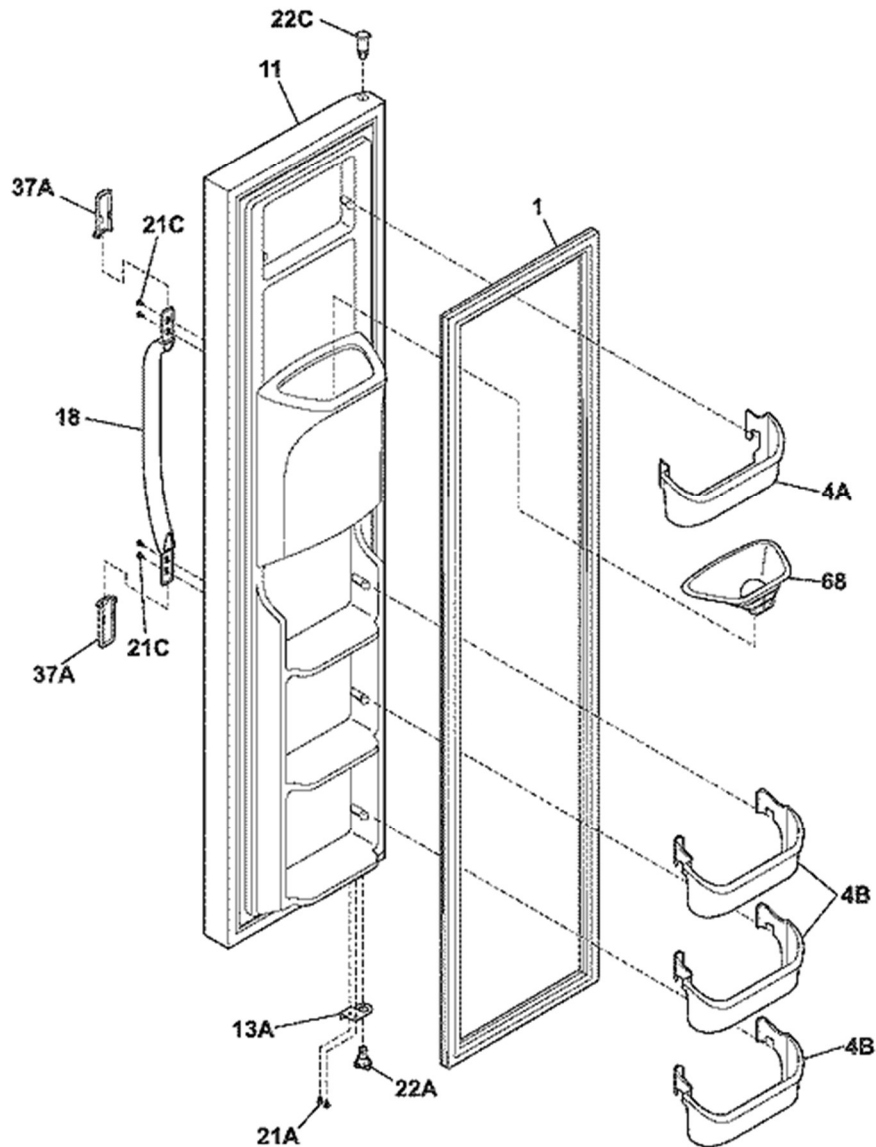

Publication No: 5995532156

WWSS2601KW0

FREEZER DOOR

N58FAAAAB4

01/09

2

Guía	Descripción	# de parte
1	Freezer Door Gasket - White	241786002
4A	Freezer Upper Door Bin	240334201
4B	Door Shelf	240351601
11	Complete Freezer Door Assembly	241668111
13A	Door Stop,white ,Freezer	240581902
18	Door Handle	297311201
21A	Door Stop Screw	240598402
21C	Pan Head Screw	218781101
22A	Hinge Bearing Closer - Freezer	242000501
37A	Handle Trim - White	215870629
68	CHUTE-ICE	241525101
F37A	Decorative Band	218676004
NI	DISPENSER HEATER KI	530391825