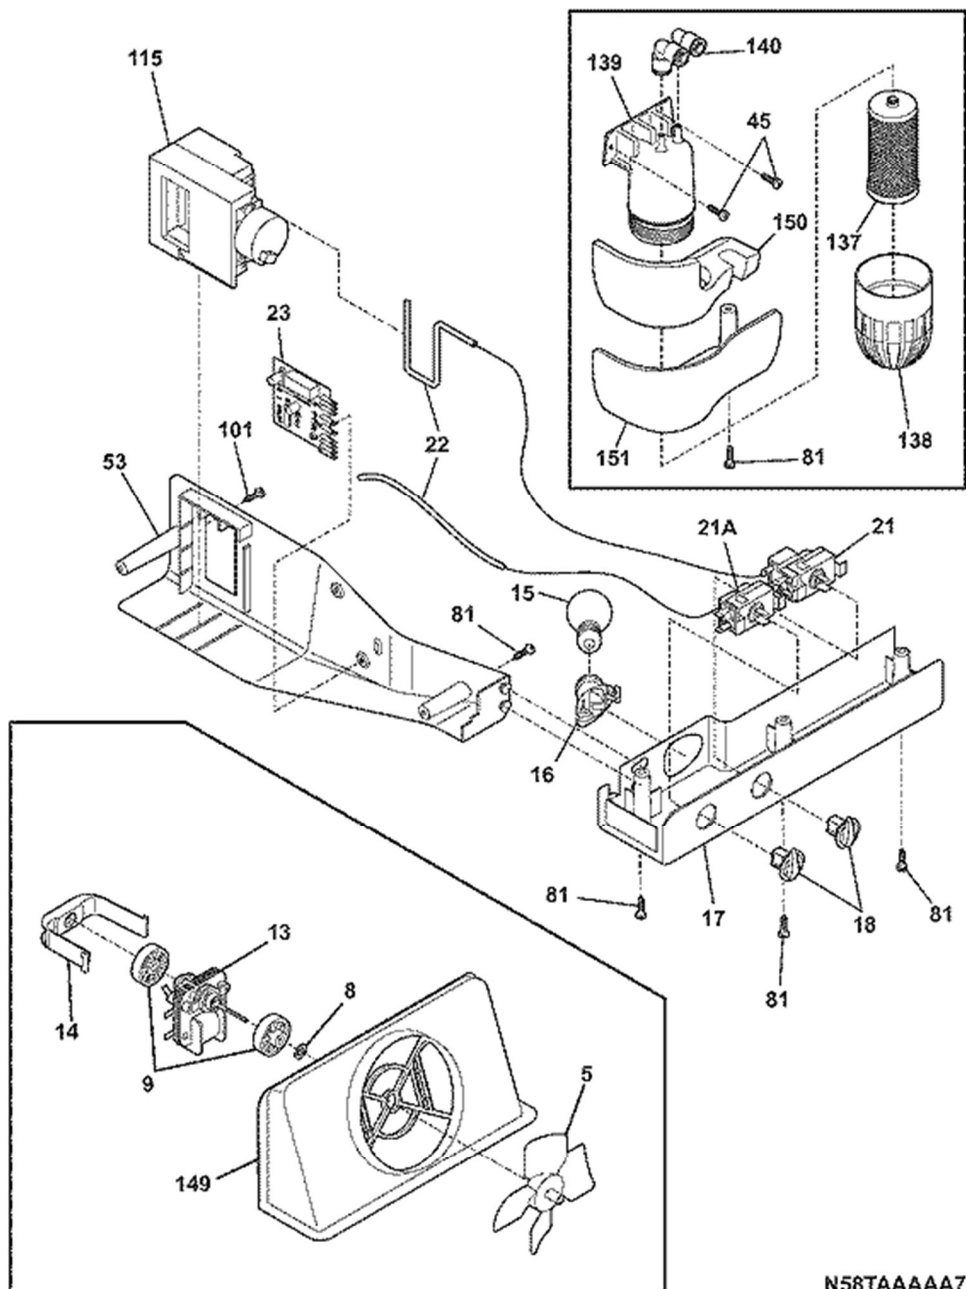

Publication No: 5995532156

WWSS2601KW0

CONTROLS

N58TAAAAA7

01/09

10

Guía	Descripción	# de parte
8	Evaporator Fan Shaft Washer	215474201
9	Bushing Motor Mounting	241563601
13	Refrigerator Evaporator Fan Motor	808602602
14	Evaporator Fan Motor Bracket	242135301
15	Light Bulb	316538904
17	BOX-CONTROL	240383308
18	Thermostat Knob - White	240360801
22	TUBE-INSULATOR	218660704
45	SCREW	241500303
53	Control Box Cover - White	240369501
81	Hex Head Screw	5304455650
115	Air Damper Control - 2 Switches	241600902
137	Water Filter	WFCB
138	Water Filter Cup	240434401
139	Water Filter Housing - Does NOT Include Elbow	240434301
140	Water Tube Connector Elbow - 5/16"	240545201
149	SHROUD ASMY	242204506
150	Water Filter Cover Insulation - White	240394102
151	Water Filter Cover - White	240376002
F5	Evaporator Fan Blade	5308000010
F16	Light Socket	218906802
F21	Fresh Food Temperature Control	241537104
F21A	Temperature Control Thermostat	5304496561
F23	Adaptive Defrost Control Board	5303918476
F137	Water Filter Wrench	218710300
F138	O-ring	218904301
F149	SEAL	241528303