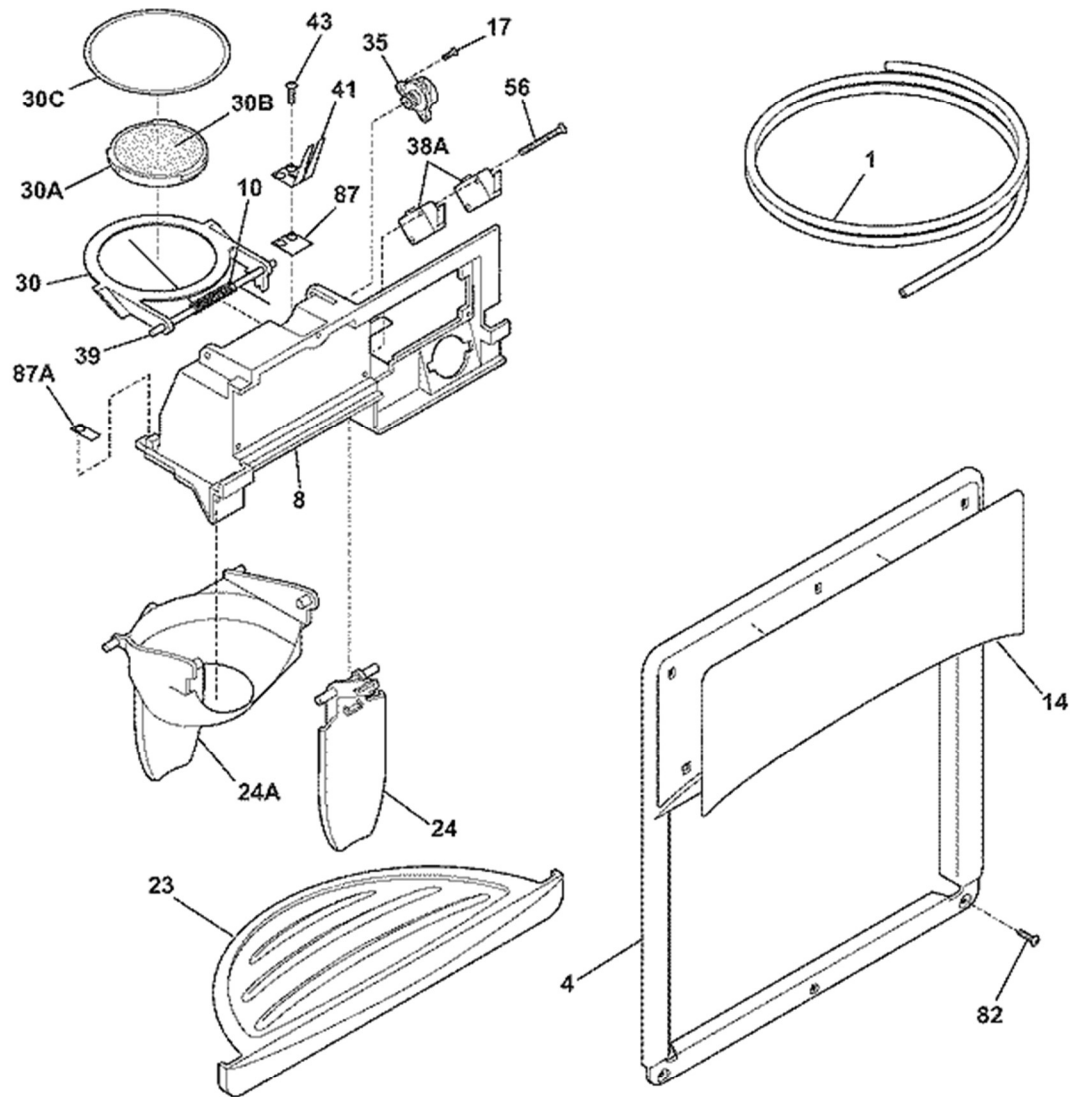

Publication No: 5995532156

WWSS2601KW0

ICE & WATER DISPENSER

N58XC AAAA2

01/09

14

Guía	Descripción	# de parte
1	Water Tube	218976409
4	Dispenser Exterior Panel - White	241678705
8	MODULE-DISPENSER	241680501
10	DOOR SPRING	241688901
14	LABEL-MODULE COVER	241611236
17	Mounting Screw	241679801
23	Drip Tray	241649001
24	Water Dispenser Actuator	241682001
24A	Ice Actuator	241681901
30	Ice Chute Door	241688401
30A	Dispenser Door Flap - Black	241688501
30B	Door Insulation	241688601
30C	Ice Dispenser Door Seal	241688701
35	DAMPER-ROTARY	241689301
39	Ice Chute Door Hinge Pin	241688801
41	SPRING-ACTUATOR	241689001
43	SCREW	5304455699
56	SCREW-MICRO SWITCH	241689201
82	Screw,control mtg.	5304453707
87A	Dispenser Ice Chute Door Bearing Plate - Right	241688302
87A	Bearing Plate	241688301
F38A	Micro Switch	241689106
F38A	Wiring Harness	241733101
NI	DISPENSER HEATER KI	5303918256
NI	Ice Maker Fill Tube Assembly	241850615