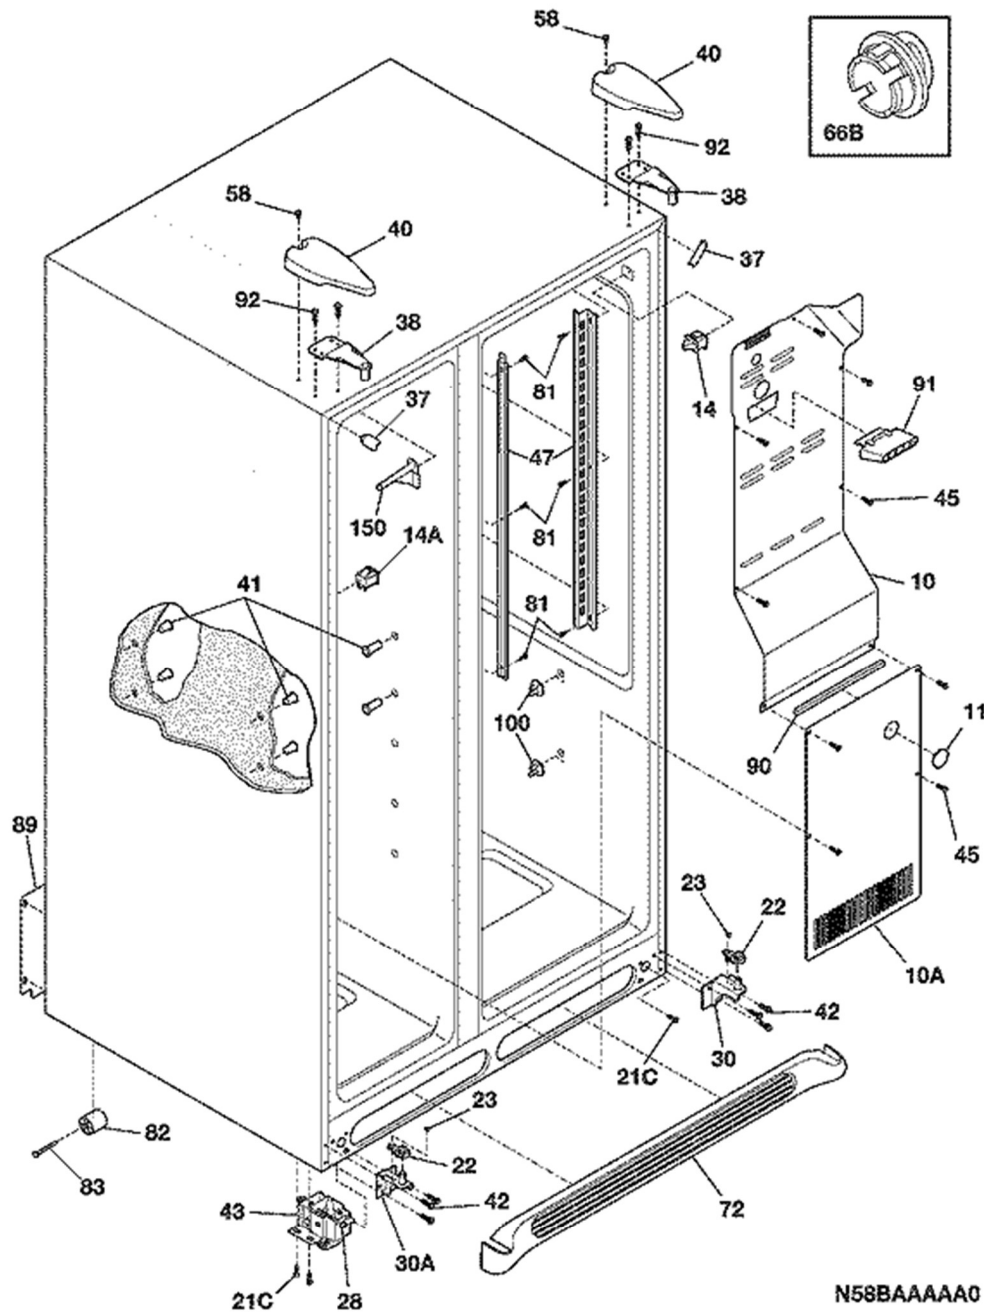

CABINET

Guía	Descripción	# de parte
10	COVER-AIR DUCT	240435912
10A	COVER-EVAP COIL	241719711
11	Plug Button - White	5303208309
14	Light Switch	240505801
14A	Light Switch	241547901
21C	SCREW	218252201
22	Door Closing Cam	240457701
23	SCREW-#10-32 X 3/8	5304520331
28	ROLLER Assembly	5304499445
30	Hinge Kit - Left and Right Hinges	5303918455
30A	Hinge Kit - Left and Right Hinges	5303918455
37	Cabinet Corner Trim - White	242161201
38	Upper Hinge Bracket	240327207
40	Upper Hinge Cover	240327005
41	Shelf Mounting Grommet	241550801
42	Hinge Mounting Hexagonal	240578902
43	Front Roller	240335006
45	SCREW	241500303
47	CHANNEL-SHELF Mounting	218659500
58	Pan Head Screw	218781101
66B	DIFFUSER-AIR	240374301
72	Kickplate Grille - White	240324409
81	Hex Head Screw	5304455650
82	Rear Roller - Black	5304418225
83	RIVET	5304455655
89	Access Panel	241733902
90	SEAL-COIL COVER	218249808
91	DUCT-ICE MAKER	240380101
92	Hexagonal Screw	241710601
100	Crisper Cover Support - Front	241993101
150	GUIDE-CONTROL BULB	240368701
F66B	PIN-PUSH	240518802
F100	Crisper Support - Rear	241993001