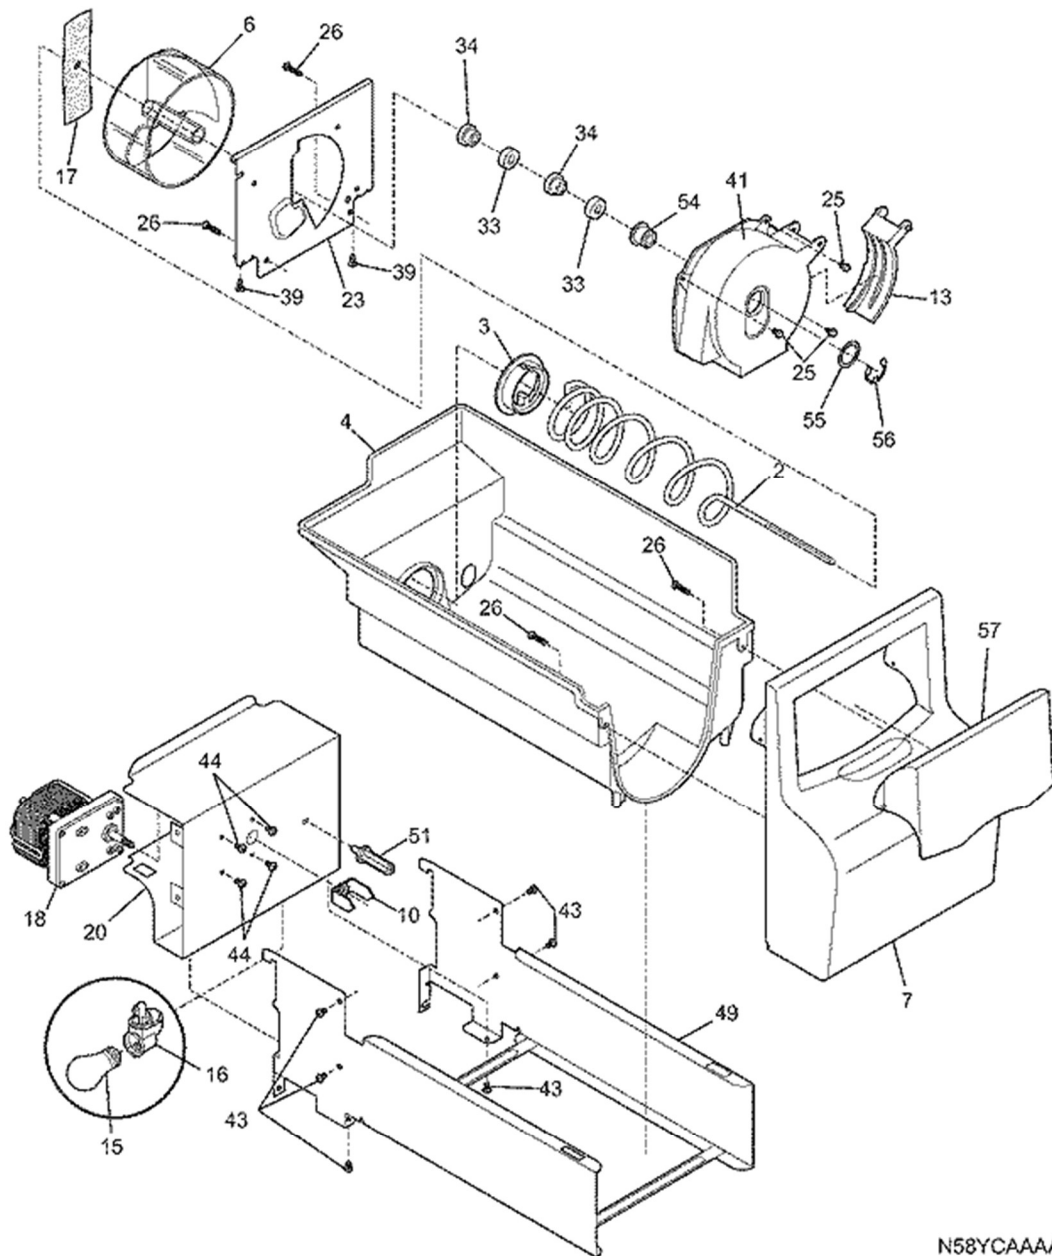

Publication No: 5995532156

WWSS2601KW0

ICE & WATER DISPENSER

N58XC AAAA2

01/09

14

Guía	Descripción	# de parte
1	Water Tube	218976409
4	Dispenser Exterior Panel - White	241678705
8	MODULE-DISPENSER	241680501
10	DOOR SPRING	241688901
14	LABEL-MODULE COVER	241611236
17	Mounting Screw	241679801
23	Drip Tray	241649001
24	Water Dispenser Actuator	241682001
24A	Ice Actuator	241681901
30	Ice Chute Door	241688401
30A	Dispenser Door Flap - Black	241688501
30B	Door Insulation	241688601
30C	Ice Dispenser Door Seal	241688701
35	DAMPER-ROTARY	241689301
39	Ice Chute Door Hinge Pin	241688801
41	SPRING-ACTUATOR	241689001
43	SCREW	5304455699
56	SCREW-MICRO SWITCH	241689201
82	Screw,control mtg.	5304453707
87A	Dispenser Ice Chute Door Bearing Plate - Right	241688302
87A	Bearing Plate	241688301
F38A	Micro Switch	241689106
F38A	Wiring Harness	241733101
NI	DISPENSER HEATER KI	5303918256
NI	Ice Maker Fill Tube Assembly	241850615

Publication No: 5995532156

WWSS2601KW0

ICE CONTAINER

N58YCAAAA4

01/09

16

Guía	Descripción	# de parte
2	Ice Auger	241716101
3	Cam Drive	241685201
4	Ice Container/Bucket	241734001
6	Ice Dispenser Drum	241685101
7	FRONT-ICE CONTAINER	241734201
10	Drive Bar	241726501
13	Dispenser Crusher Housing	241885001
16	Light Socket	241559801
17	DRIVE BLADE	241684503
20	COVER-MOTOR	241734901
23	Front Plate	241684001
25	SCREW-#8-32 X 3/8	240555002
26	SCREW	241690602
33	SPACER	241684802
34	SPACER	241689802
39	SCREW	241690501
41	Dispenser Crusher Housing	241885001
43	SCREW	218359202
44	SCREW	218359202
49	RAIL	241734501
51	ROTATION STOP	241676301
54	Auger Nut	241685001
55	Washer	241690306
56	E-Ring	241690201
57	Access Door	241734101
F15	Light Bulb	316538904
F18	Auger Motor	242221501