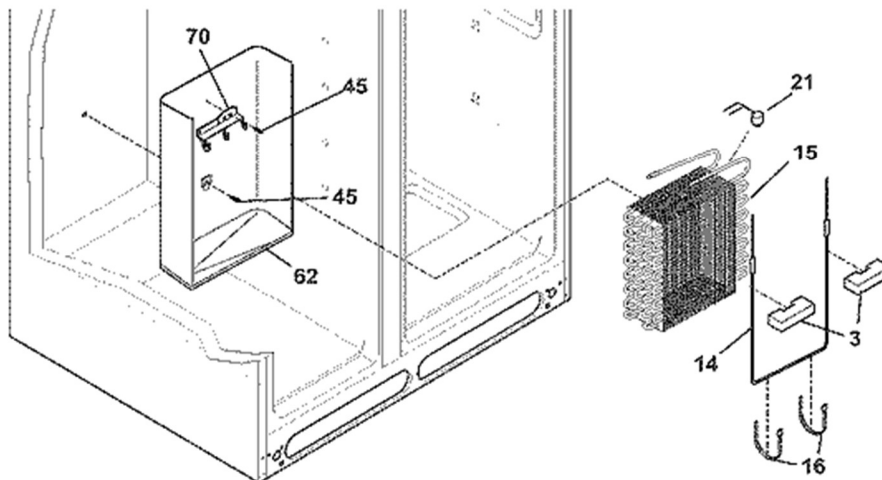

Publication No: 5995532156

WWSS2601KW0

SYSTEM

N58CAAAA5

01/09

12

Guía	Descripción	# de parte
1	CONDENSER	242039204
3	BLOCK-EVAP COIL	218679614
16	Aluminum Heater Strap	5308000110
22	BASE-COMPRESSOR Mounting	240330011
23	Compressor Mounting Grommet	218513300
25	SCREW-COMPRESSOR MT	240491503
26	PAN-DEFROST	241697602
32	Clamp,elec cont Mounting ,compress	241650901
34	Condenser Coil Grommet	240405201
41	SCREW-#8-32 X 3/8	240555002
44	CLAMP-WIRING HARNES	5303001199
45	Hex Head Screw	5304455650
55	Run Capacitor	5304464438
57	CLIP-WIRING HARNESS	240542601
58	SCREW-#8-32 X 3/8	240555002
59	Refrigerator Condenser Fan Motor Kit	5303918774
62	TROUGH	5304481642
70	BRACKET-EVAP/CVR MT	218990801
82	Rear Roller - Black	5304418225
83	RIVET	5304455655
84	Drain Tube	241957901
85	TUBE-CONNECTOR	241856901
F4	Filter - Drier	5303305677
F6	HARNESS-WIRING	241586801
F14	Defrost Heater	242044113
F15	EVAPORATOR KIT	5303918284
F21	Defrost Thermostat Kit	5303918214
F29	Compressor Kit	5304475098
F30	Start Relay	241707712
F60	Condenser Fan Motor	241696606
F61	Fan Blade	240524102