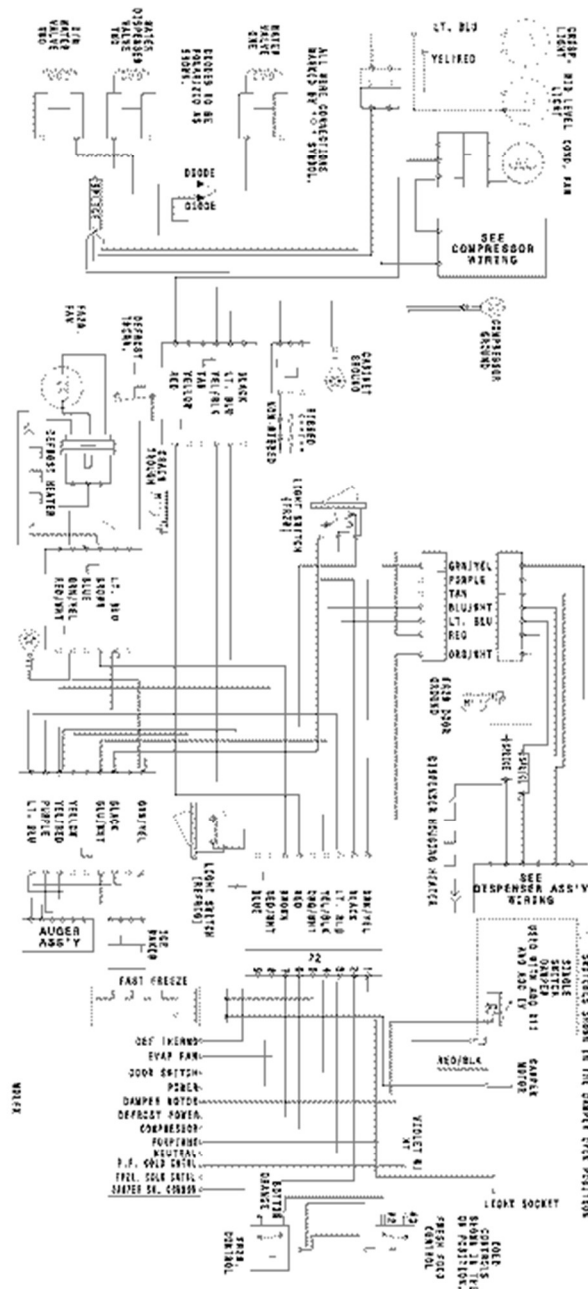

Guía	Descripción	# de parte
1	CONDENSER	242039204
3	BLOCK-EVAP COIL	218679614
16	Aluminum Heater Strap	5308000110
22	BASE-COMPRESSOR Mounting	240330011
23	Compressor Mounting Grommet	218513300
25	SCREW-COMPRESSOR MT	240491503
26	PAN-DEFROST	241697602
32	Clamp,elec cont Mounting ,compress	241650901
34	Condenser Coil Grommet	240405201
41	SCREW-#8-32 X 3/8	240555002
44	CLAMP-WIRING HARNES	5303001199
45	Hex Head Screw	5304455650
55	Run Capacitor	5304464438
57	CLIP-WIRING HARNESS	240542601
58	SCREW-#8-32 X 3/8	240555002
59	Refrigerator Condenser Fan Motor Kit	5303918774
62	TROUGH	5304481642
70	BRACKET-EVAP/CVR MT	218990801
82	Rear Roller - Black	5304418225
83	RIVET	5304455655
84	Drain Tube	241957901
85	TUBE-CONNECTOR	241856901
F4	Filter - Drier	5303305677
F6	HARNESS-WIRING	241586801
F14	Defrost Heater	242044113
F15	EVAPORATOR KIT	5303918284
F21	Defrost Thermostat Kit	5303918214
F29	Compressor Kit	5304475098
F30	Start Relay	241707712
F60	Condenser Fan Motor	241696606
F61	Fan Blade	240524102

WWSS2601KW0

Publication No: 5995532156

WIRING DIAGRAM

Functional Parts
* Non-illustrated Parts