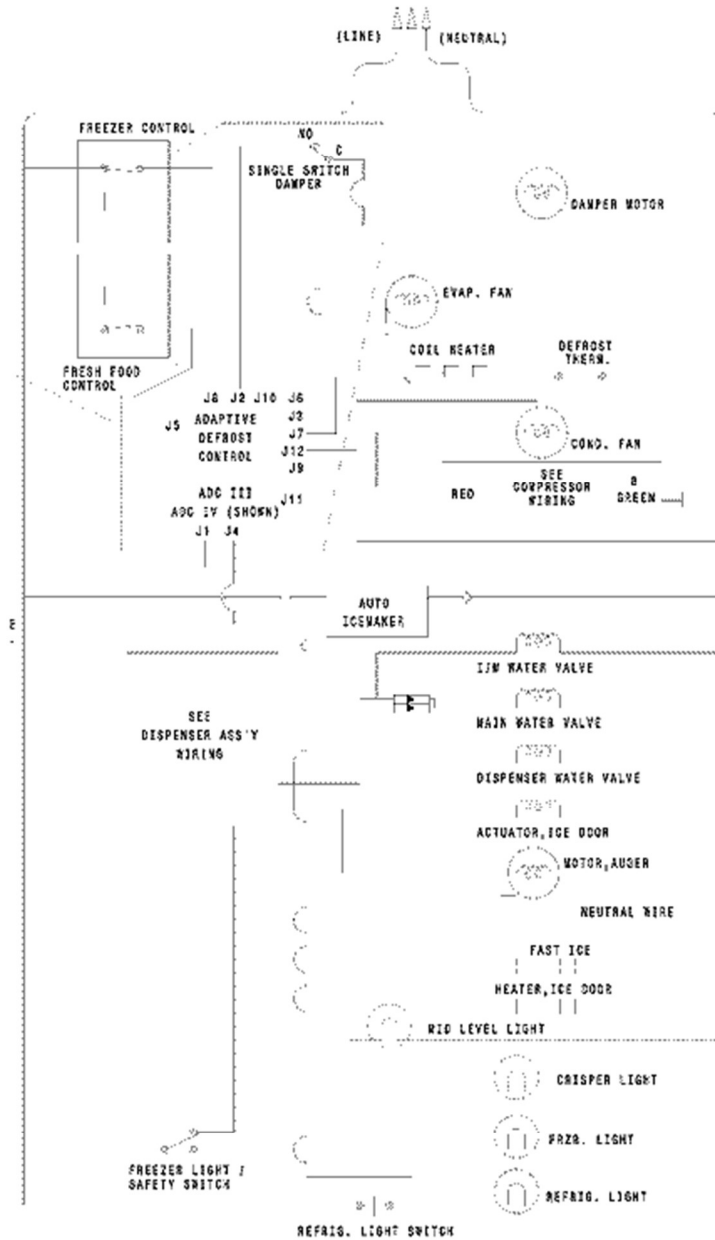

N58RAAABB5

01/09

4

Guía	Descripción	# de parte
2	Fresh Food Door Gasket - Whit	241786001
4	Refrigerator Door Bin	240323001
13	Door Stop - White	240581901
15	Display 26DOOR-REF	240451902
18	Door Handle	297311201
21A	Door Stop Screw	240598402
21C	Pan Head Screw	218781101
22	Hinge Bearing	240328201
22B	Upper Hinge Bearing	240328402
37A	Handle Trim - White	215870629
49	Door Bin	240356401
F37A	Decorative Band	218676004

Publication No: 5995532156

WWSS2601KW0

SHELVES

01/09

8

Guía	Descripción	# de parte
11	Wire Shelf	241657602
11A	Fixed Freezer Shelf	241657502
11B	Upper Freezer Fixed Shelf	241657504
21	SCREW	218843801
24	FRAME-SHELF	240373108
25	Upper Crisper Drawer Cover - Glass NOT Includ	240350702
25A	Crisper Drawer Cover - NO Glass	240350903
26	Refrigerator Crisper Drawer	240351061
27	Lower Crisper Pan	240351207
29	Door Shelf Trim	240357706
39	Shelf Trim	240430706
39B	Shelf Trim	240430702
40	GLASS-SHELF	240350623
41	Shelf Trim - Rear	240357806
47	Crisper Glass Insert	240350649
49	Sliding Basket	240564401
51	Basket Hanger - Right Side	240343002
52	Basket Hanger - Left Side	240343102
81	Hex Head Screw	5304455650
97	TANK	240545308
101	Screw - Hex Washer Head	218493101
126	Channel, auger Mounting ,LH	241674401
126	Channel, auger Mounting ,RH	241674402
140	CHANNEL	240430501

WWSS2601KW0

Publication No: 5995532156

WIRING DIAGRAM

Functional Parts
* Non-illustrated Parts

Publication No: 5995532156

WWSS2601KW0

WIRING SCHEMATIC

01/09