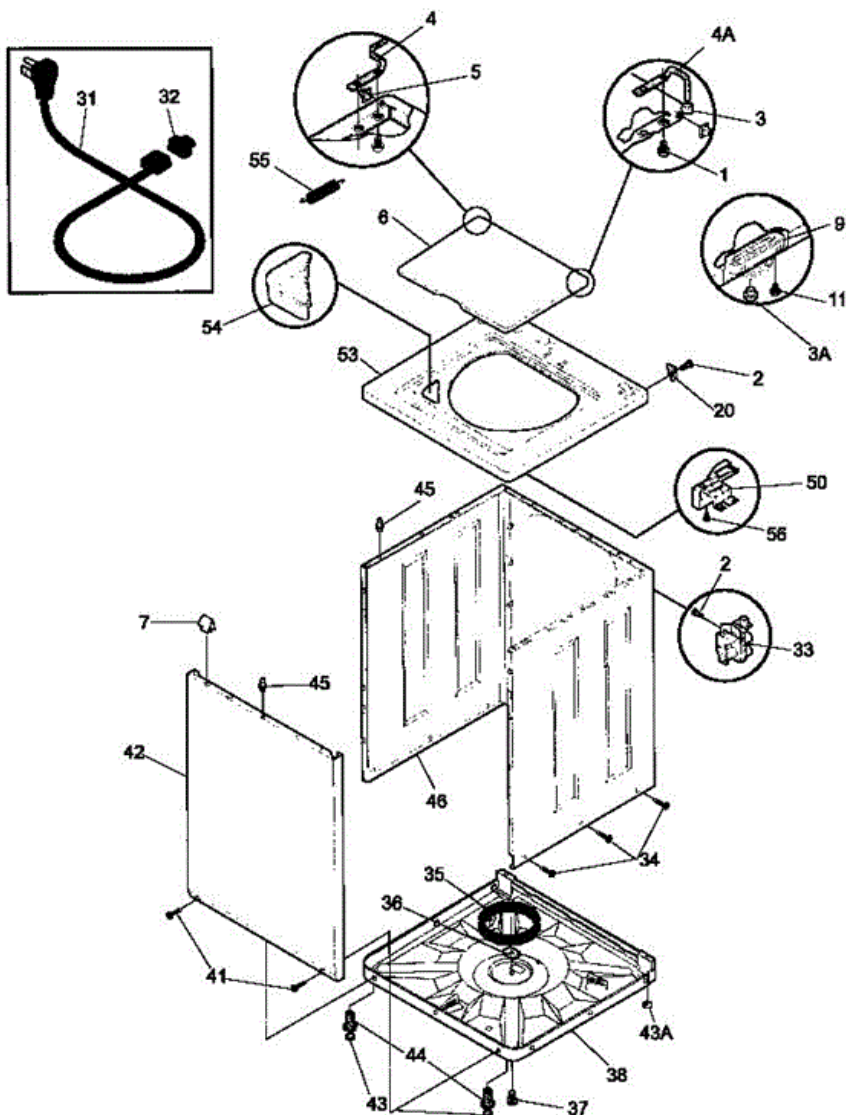

Distribuidor Autorizado

SurteRápido.com

Venta de Refacciones
Electrodomesticas

WWX645RES0 GABINETE