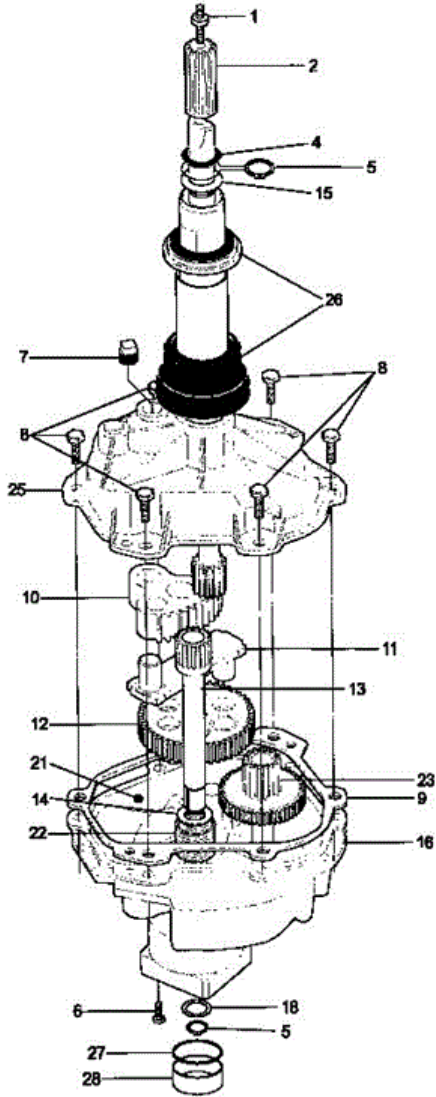

36	5303261031	WASHER-PIVOT SHAFT
37	5303161306	WASHER-SPRING
38	5303318708	NUT-MOTOR
40	131653300	MOTOR-MAIN,3/4 HP ,WASHER ,2 SPEED
41	131583000	SHIELD-MOTOR
43	131724000	ASMY-PUMP
45	131461200	HOSE-DRAIN,90 INCH
47	5303294768	CLAMP-HOSE TO TUB
48	131306234	CLAMP-PUMP
49	131494800	HOSE-PUMP TO TUB
51	131659000	SCREW-LEG, HWH TYP 23, 5/16-18 X .875
52	131315800	WASHER-LEG, IDX.040, 1.25 ODX.335
53	5300771996	TUBE, PRESSURE
58	131464900	SCREW-PUMP-TO BRACKET
59	5303283052	CLIP-SHIELD
62	131258400	SCREW-FRONT PNL,COMB TH AB ,10-16 X 0.500
68	131707800	RING-DRAIN HOSE

WWX645RES0 TRANSMISION