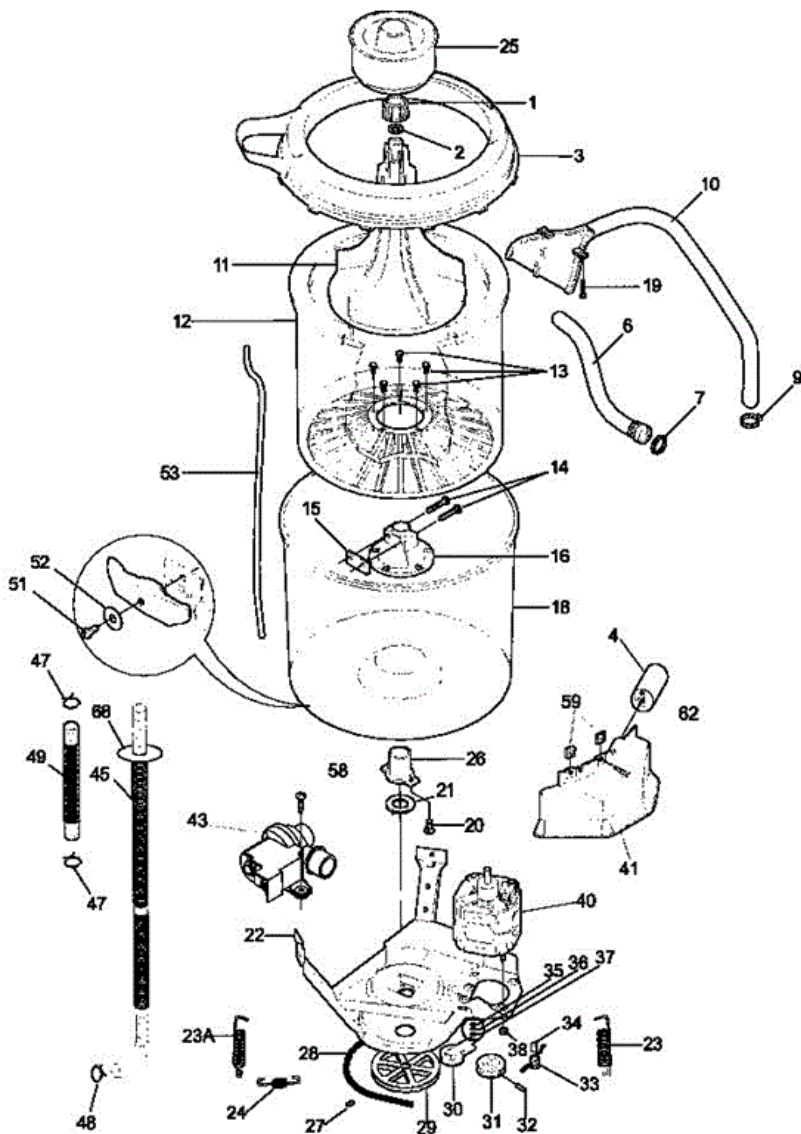

Distribuidor Autorizado

SurteRápido.com

Venta de Refacciones
Electrodomesticas

WWX645RES0 TINAS

WWX645RES0 TINAS

1	3204395	CAP-AGITATOR
2	3204396	SEAL CAP
3	131398300	COVER-SPLASH TUB
4	131212301	CAPACITOR
6	5303271009	HOSE-INLET
7	5303161296	WASHER-INLET HOSE
9	5303304824	CLAMP
10	131726300	HOSE AND NOZZLE
11	5304405894	ASSY-AGITATOR-STANDARD-SLIM
12	131090400	TUB-SPIN, AND TRUNNION
13	5303283293	SCREW-TRUNNION,UNC2AX.625`.312-18 ,(5)
14	131192800	SCREW-LOCKPLATE, HX, .312-18 X .1.625
15	5308001923	LOCKPLATE
16	131545101	TRUNNION
18	131557201	TUB-SPLASH, W/AIR DOME, BRNG
19	131205300	SCREW-DOOR,10-16X.75
20	3205150	SCREW-TUB BEARING, PPH B ST/Z, 8-12 X 0.750
21	5308002401	WASHER, SPIN BEARING, UPPER
22	131373610	LEG & DOME ASSY
23	5303208858	SPRING-VERTICAL (SHORT)
23A	5303208860	SPRING-VERTICAL
24	131373900	SPRING-HORIZONTAL
25	3205405	DISPENSER-FABRIC
26	3204405	BEARING-OUTER TUB
27	5303304825	SCREW-SET, HHD CUP PT, 5/16-18 X .85, PULLEY,
28	131686100	BELT-WASHER
29	131498300	PULLEY-TRANSMISSION
30	131825500	ASMY-IDLER ARM
31	3204423	PULLEY-MOTOR
32	3204424	PIN-ROLL
33	3204425	SPRING TORSION
34	3204426	SLEEVE-IDLER
35	3161433	RING-RETAINING

36	5303261031	WASHER-PIVOT SHAFT
37	5303161306	WASHER-SPRING
38	5303318708	NUT-MOTOR
40	131653300	MOTOR-MAIN,3/4 HP ,WASHER ,2 SPEED
41	131583000	SHIELD-MOTOR
43	131724000	ASMY-PUMP
45	131461200	HOSE-DRAIN,90 INCH
47	5303294768	CLAMP-HOSE TO TUB
48	131306234	CLAMP-PUMP
49	131494800	HOSE-PUMP TO TUB
51	131659000	SCREW-LEG, HWH TYP 23, 5/16-18 X .875
52	131315800	WASHER-LEG, IDX.040, 1.25 ODX.335
53	5300771996	TUBE, PRESSURE
58	131464900	SCREW-PUMP-TO BRACKET
59	5303283052	CLIP-SHIELD
62	131258400	SCREW-FRONT PNL,COMB TH AB ,10-16 X 0.500
68	131707800	RING-DRAIN HOSE