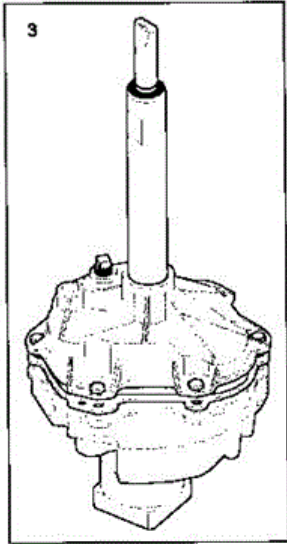

36	5303261031	WASHER-PIVOT SHAFT
37	5303161306	WASHER-SPRING
38	5303318708	NUT-MOTOR
40	131653300	MOTOR-MAIN,3/4 HP ,WASHER ,2 SPEED
41	131583000	SHIELD-MOTOR
43	131724000	ASMY-PUMP
45	131461200	HOSE-DRAIN,90 INCH
47	5303294768	CLAMP-HOSE TO TUB
48	131306234	CLAMP-PUMP
49	131494800	HOSE-PUMP TO TUB
51	131659000	SCREW-LEG, HWH TYP 23, 5/16-18 X .875
52	131315800	WASHER-LEG, IDX.040, 1.25 ODX.335
53	5300771996	TUBE, PRESSURE
58	131464900	SCREW-PUMP-TO BRACKET
59	5303283052	CLIP-SHIELD
62	131258400	SCREW-FRONT PNL,COMB TH AB ,10-16 X 0.500
68	131707800	RING-DRAIN HOSE

WWX645RES0 TRANSMISION