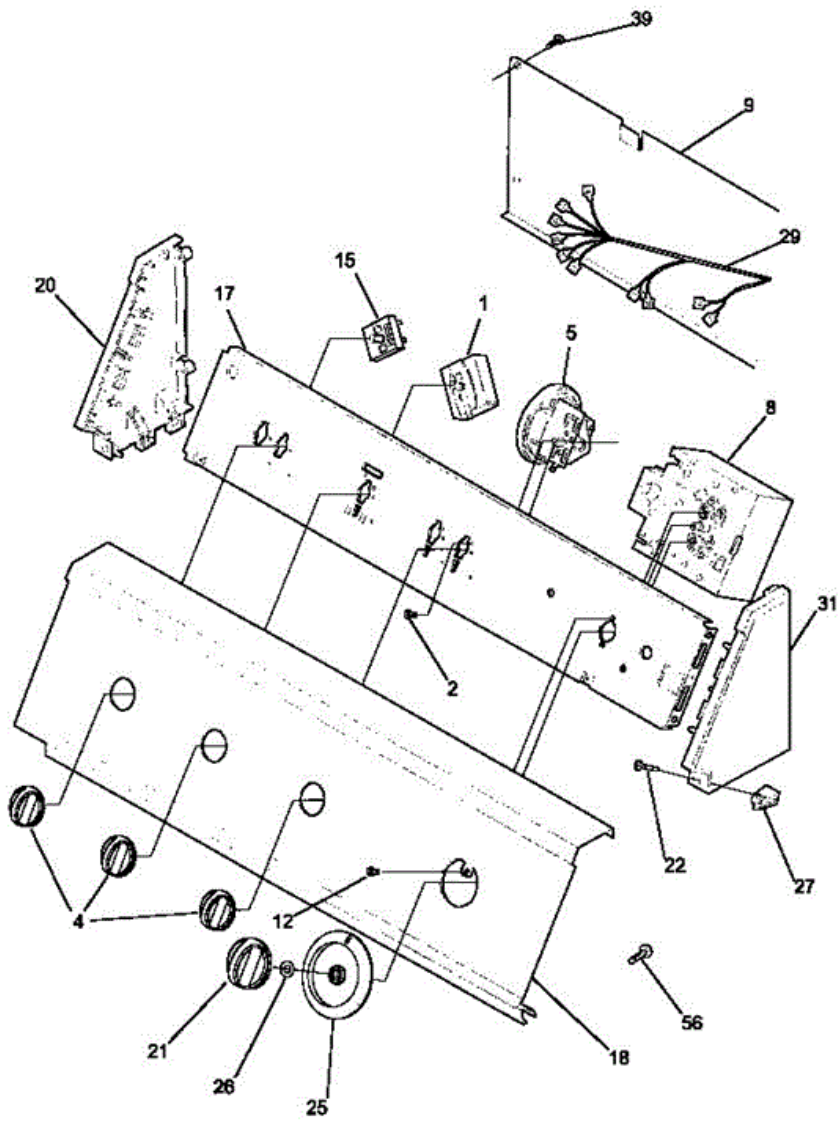

36	5303261031	WASHER-PIVOT SHAFT
37	5303161306	WASHER-SPRING
38	5303318708	NUT-MOTOR
40	131653300	MOTOR-MAIN,3/4 HP ,WASHER ,2 SPEED
41	131583000	SHIELD-MOTOR
43	131724000	ASMY-PUMP
45	131461200	HOSE-DRAIN,90 INCH
47	5303294768	CLAMP-HOSE TO TUB
48	131306234	CLAMP-PUMP
49	131494800	HOSE-PUMP TO TUB
51	131659000	SCREW-LEG, HWH TYP 23, 5/16-18 X .875
52	131315800	WASHER-LEG, IDX.040, 1.25 ODX.335
53	5300771996	TUBE, PRESSURE
58	131464900	SCREW-PUMP-TO BRACKET
59	5303283052	CLIP-SHIELD
62	131258400	SCREW-FRONT PNL,COMB TH AB ,10-16 X 0.500
68	131707800	RING-DRAIN HOSE

WWX645RES0 TABLERO

WWX645RES0 TABLERO

1	131120400	SWITCH - SPEED
2	131168200	SCREW, 8-18 X 0.31
4	131118603	KNOB-ROTARY, WHITE/GRAY
5	131395500	SWITCH-PRESSURE
8	131437000	TIMER-WASHER
9	5303205838	BACKSHEET-CONSOLE
12	5303283289	SCREW, CR PAN HEAD `8-32 X 0.250
15	131081200	SWITCH-TEMPERATURE
17	131728900	BRACKET-CONTROL
18	131508000	PANEL-CONTROL, WHITE
20	5303291343	END CAP, WHITE, LH
21	131118401	KNOB-TIMER, WHITE
22	131266310	SCREW-END CAP, POH AB WHT HD, 8-18 X 1.250
25	131118503	DIAL-TIMER, WHITE
26	5308015493	SPACER-TIMER SHAFT
27	131197000	CLIP-CONTROL PANEL
29	131794000	HARNESS-WASHER WIRING
31	5303291351	END CAP, WHITE, RH
39	131205100	SCREW, 8 PAN HEAD , 10-10B X 0.50 , CR/SQ DRIVE
56	131243800	SCREW-BRKT TOP, PAN HD LOCKING , 8-32CA