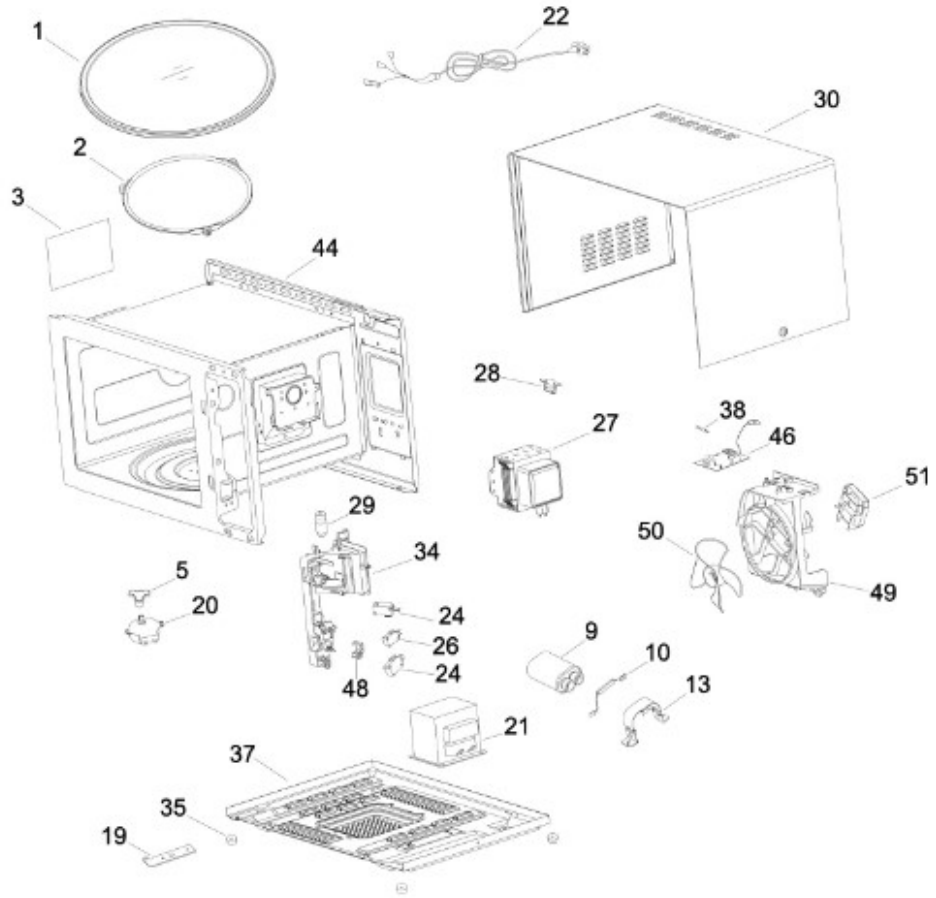

Distribuidor Autorizado

SurteRápido.com

Venta de Refacciones
Electrodomesticas

MICROONDAS XO1410MD

MICROWAVE OVEN

XO1410MD

Distribuidor Autorizado

SurteRápido.com

Venta de Refacciones
Electrodomesticas

MICROONDAS XO1410MD

Guía	Refacción	Descripción
1	WG02L00464	PLATO
2	WG02L00480	RING ROTATING ASSY
3	WG02L00123	COVER WAVE GUIDE
5	WG02F01757	TT DRIVER
9	WG02F00735	HV CAPACITOR
10	WG02F00737	DIODO
11	WG02F02341	SPRING BUTTON
13	WG02F00214	CAPACITOR CLAMP
14	WG02F00455	ENSAMBLE PANEL DE CONTROL
15	WG02F01573	TARJETA
16	WG02F01023	MEMBRANE
19	WG02L00711	ASSY BRKT HINGE U
20	WG02F01149	MOTOR TRAY
20	WG02F11648	MOTOR TRAY
21	WG02F00616	H.V TRANSFORMER
22	WG02F01343	POWER CORD
22	WG02F12306	POWER CORD
24	WG02F01113	MONITOR SWITCH
24	WG02F11957	MONITOR SWITCH
26	WG02F01530	SWITCH
26	WG02F01530	SWITCH
27	WG02F00944	MAGNETRON
27	WG02F11552	MAGNETRON
28	WG02F01650	THERMOSTAT 160/95 V
29	WG02F02333	LAMP
29	WG02F12257	LAMP
30	WG02L00736	CUBIERTA EXTERIOR
34	WG02F00074	SEGURO TABLETA
35	WG02F02335	LEG
37	WG02L00713	BASE PLATE
38	WG02F00563	FUSE
41	WG02F00160	BUTTON DOOR OPEN
44	WG02L00008	ASS"Y CAVITY
46	WG02F00520	FILTER NOISE
48	WG02F00899	INTERRUPTOR PALANCA