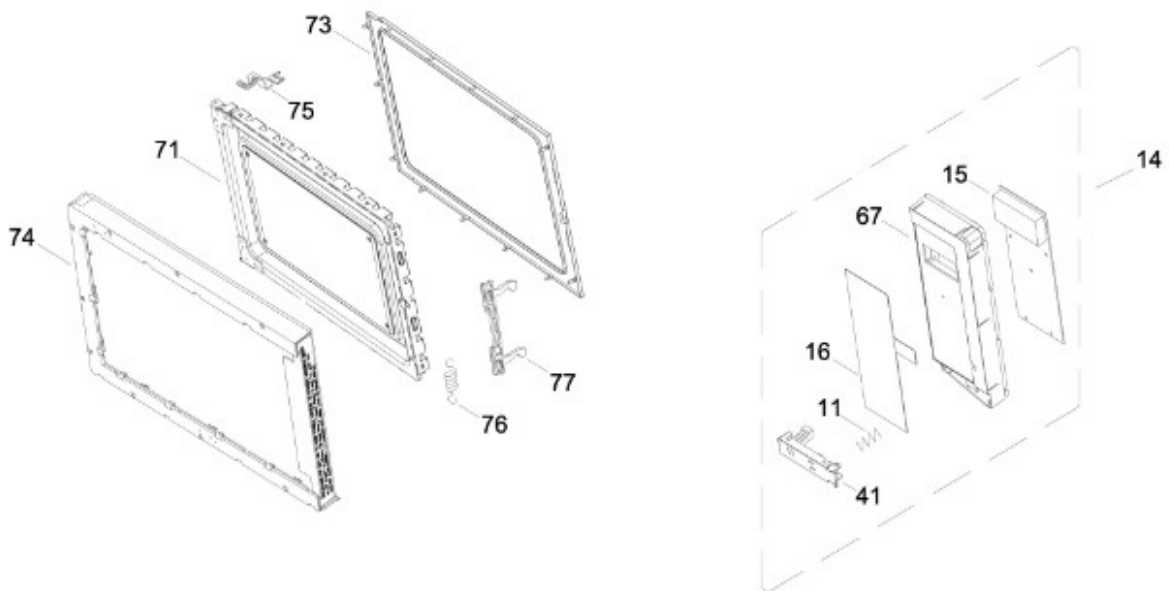

Distribuidor Autorizado

SurteRápido.com

Venta de Refacciones
Electrodomesticas

MICROONDAS XO1410MD

MICROWAVE OVEN

XO1410MD

Distribuidor Autorizado

SurteRápido.com

Venta de Refacciones
Electrodomesticas

MICROONDAS XO1410MD

Guía	Refacción	Descripción
1	WG02L00464	PLATO
2	WG02L00480	RING ROTATING ASSY
3	WG02L00123	COVER WAVE GUIDE
5	WG02F01757	TT DRIVER
9	WG02F00735	HV CAPACITOR
10	WG02F00737	DIODO
11	WG02F02341	SPRING BUTTON
13	WG02F00214	CAPACITOR CLAMP
14	WG02F00455	ENSAMBLE PANEL DE CONTROL
15	WG02F01573	TARJETA
16	WG02F01023	MEMBRANE
19	WG02L00711	ASSY BRKT HINGE U
20	WG02F01149	MOTOR TRAY
20	WG02F11648	MOTOR TRAY
21	WG02F00616	H.V TRANSFORMER
22	WG02F01343	POWER CORD
22	WG02F12306	POWER CORD
24	WG02F01113	MONITOR SWITCH
24	WG02F11957	MONITOR SWITCH
26	WG02F01530	SWITCH
26	WG02F01530	SWITCH
27	WG02F00944	MAGNETRON
27	WG02F11552	MAGNETRON
28	WG02F01650	THERMOSTAT 160/95 V
29	WG02F02333	LAMP
29	WG02F12257	LAMP
30	WG02L00736	CUBIERTA EXTERIOR
34	WG02F00074	SEGURO TABLETA
35	WG02F02335	LEG
37	WG02L00713	BASE PLATE
38	WG02F00563	FUSE
41	WG02F00160	BUTTON DOOR OPEN
44	WG02L00008	ASS"Y CAVITY
46	WG02F00520	FILTER NOISE
48	WG02F00899	INTERRUPTOR PALANCA