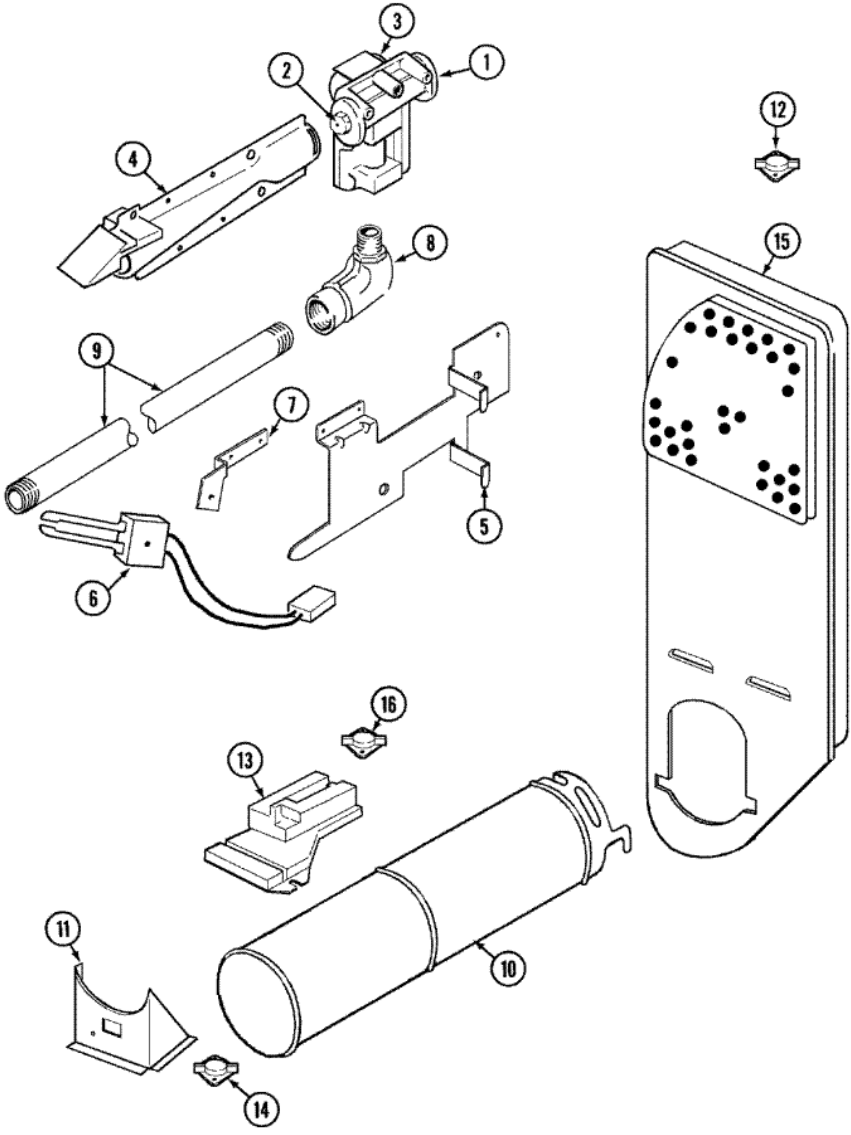

YG228LV QUEMADOR