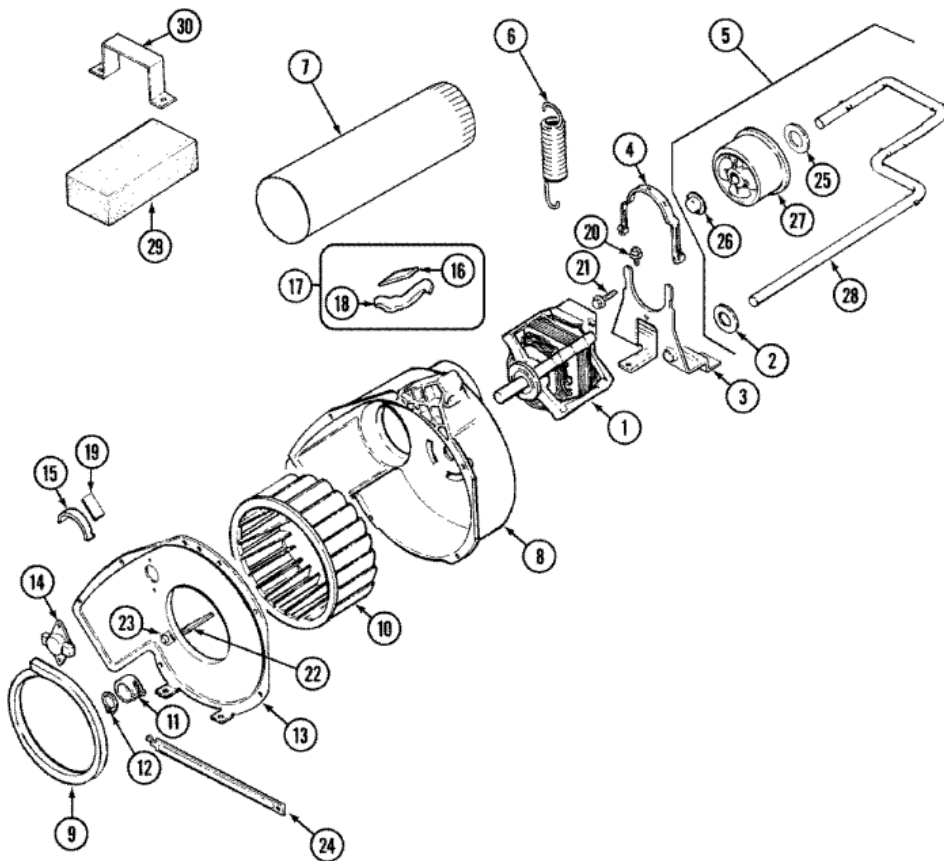

Distribuidor Autorizado

SurteRápido.com

Venta de Refacciones
Electrodomesticas

YG228LV MOTOR