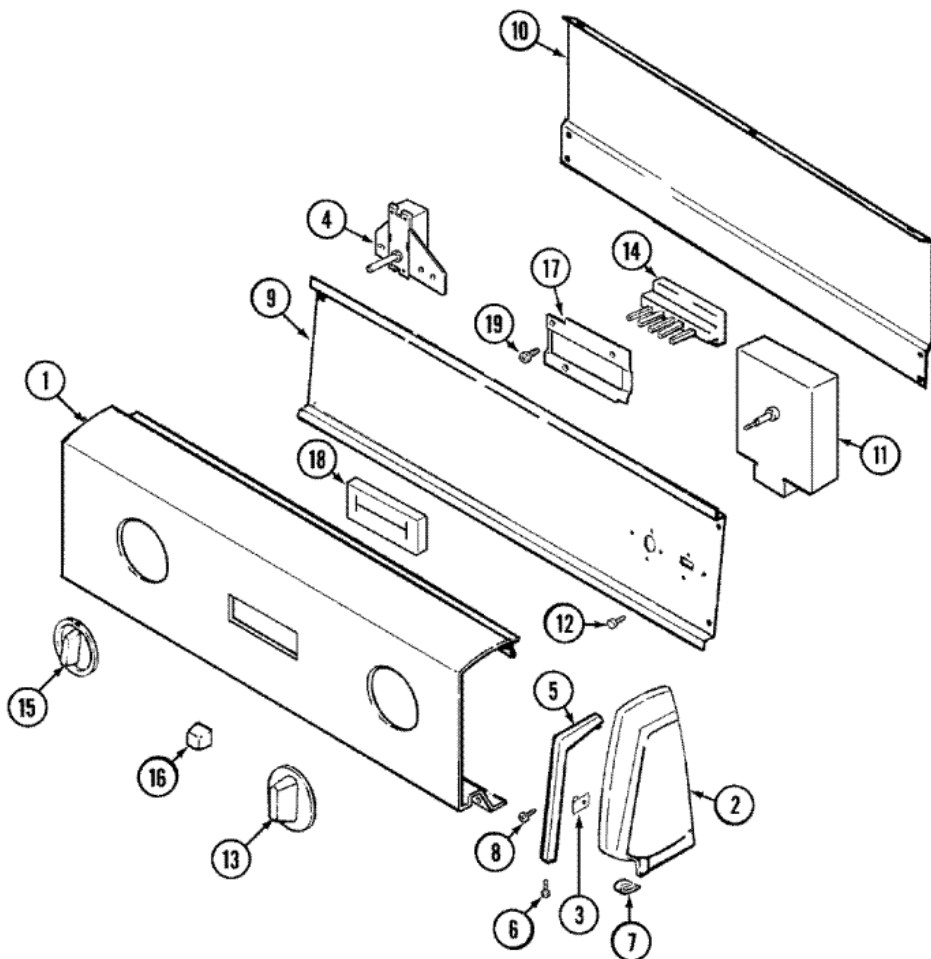

YG228LV GABINETE

YG228LV GABINETE

1	53-2435	TOP, CABINET (S/P)
2	31001714	CABINET & BASE ASSY (S/P)
3	63-5712	HINGE, CABINET TOP (S/P)
3	25-3092	SCREW (S/P)
3	33-0930	PAD, TOP HINGE (S/P)
4	LA1008	RR ROLLER KIT
4	LA1007	FRONT ROLLER KIT
5	25-3034	CLIP, WIRING (S/P)
6	33-2653	BUMPER, CABINET (S/P)
7	53-0643	PIN, LOCATOR (S/P)
8	25-0224	NUT, LOCATOR PIN (S/P)
8	53-0200	SLEEVE, LOCATOR PIN (S/P)
9	53-0136	COVER, SUPPLY CORD (S/P)
9	25-7857	SCREW (S/P)
10	25-7857	SCREW (S/P)
10	53-0284	COVER, TERMINAL (S/P)
11	63-5519	LEG, LEVELING
12	53-0120	CLIP, FRONT PANEL
13	25-7027	CLIP, WIRING (S/P)
14	53-1921	SHIELD, WIRING (S/P)
14	25-7733	SCREW (S/P)
15	31001547	CORD, POWER (S/P)

Distribuidor Autorizado

SurteRápido.com

Venta de Refacciones
Electrodomesticas

YG228LV TABLERO

YG228LV TABLERO

1	31001142	DESCONTINUADO
2	25-3092	SCREW (S/P)
2	21001454	CAP, END (LT)(WHT)
2	21001453	CAP, END (RT)(WHT)
3	25-7702	SPEEDCLIP, END CAP TO CTRL PNL (S/P)
4	25-3092	SCREW (S/P)
4	53-1666	BUZZER - ADJUSTABLE (S/P)
5	31001055	TRIM, ENDCAP (LT WHT) (S/P)
5	31001054	TRIM, ENDCAP (RT WHT) (S/P)
6	25-7760	SCREW (S/P)
7	25-7851	SPEEDCLIP, END CAP TO TOP (S/P)
8	25-7649	SCREW (S/P)
9	31001124	SHIELD, CONTROL (S/P)
9	31001193	PAD, SHIELD (S/P)
10	21001460	DESCONTINUADO
11	53-1816	DESCONTINUADO
12	31001119	SCREW (S/P)
13	53-2502	KNOB & SKIRT ASSY. (S/P)
14	31001242	SWITCH, PUSHBUTTON (S/P)
14	53-2416	DESCONTINUADO
14	25-7712	DESCONTINUADO
15	35-3961	KNOB, SELECTOR (S/P)
16	35-3191	PUSHBUTTON (WHT) (S/P)
17	33-6621	BRACKET, SWITCH (S/P)
18	35-3394	PAD, SWITCH (S/P)
19	25-3092	SCREW (S/P)