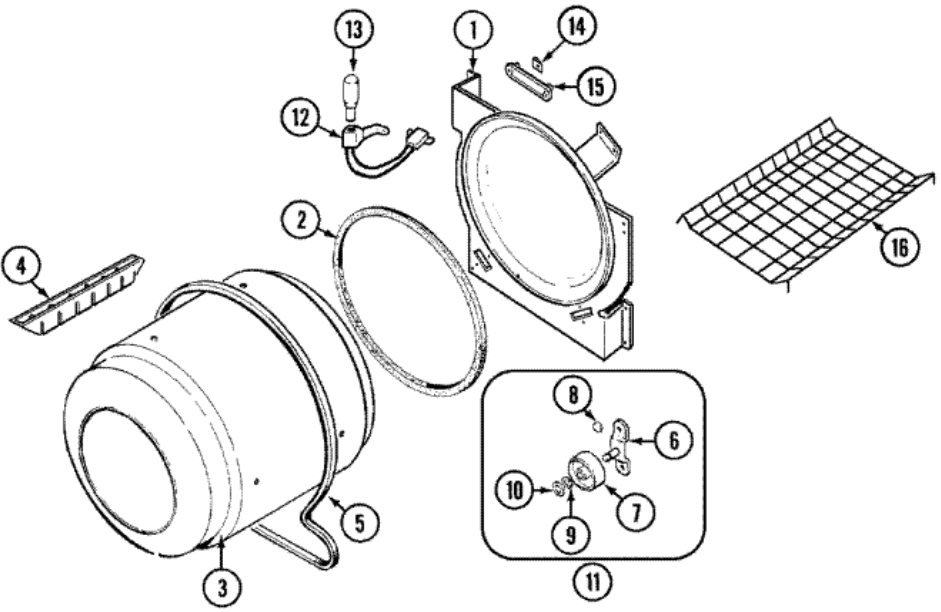

24	53-1625	BRACE, TUMBLER SUPPORT
25	25-7815	WASHER (S/P)
26	25-7957	PUSHNUT (S/P)
27	31001344	PULLEY, IDLER
28	53-2287	ARM, IDLER (S/P)
29	53-0645	DESCONTINUADO
30	53-0644	DESCONTINUADO
30	25-7732	SCREW (S/P)

YG228LV TAMBOR