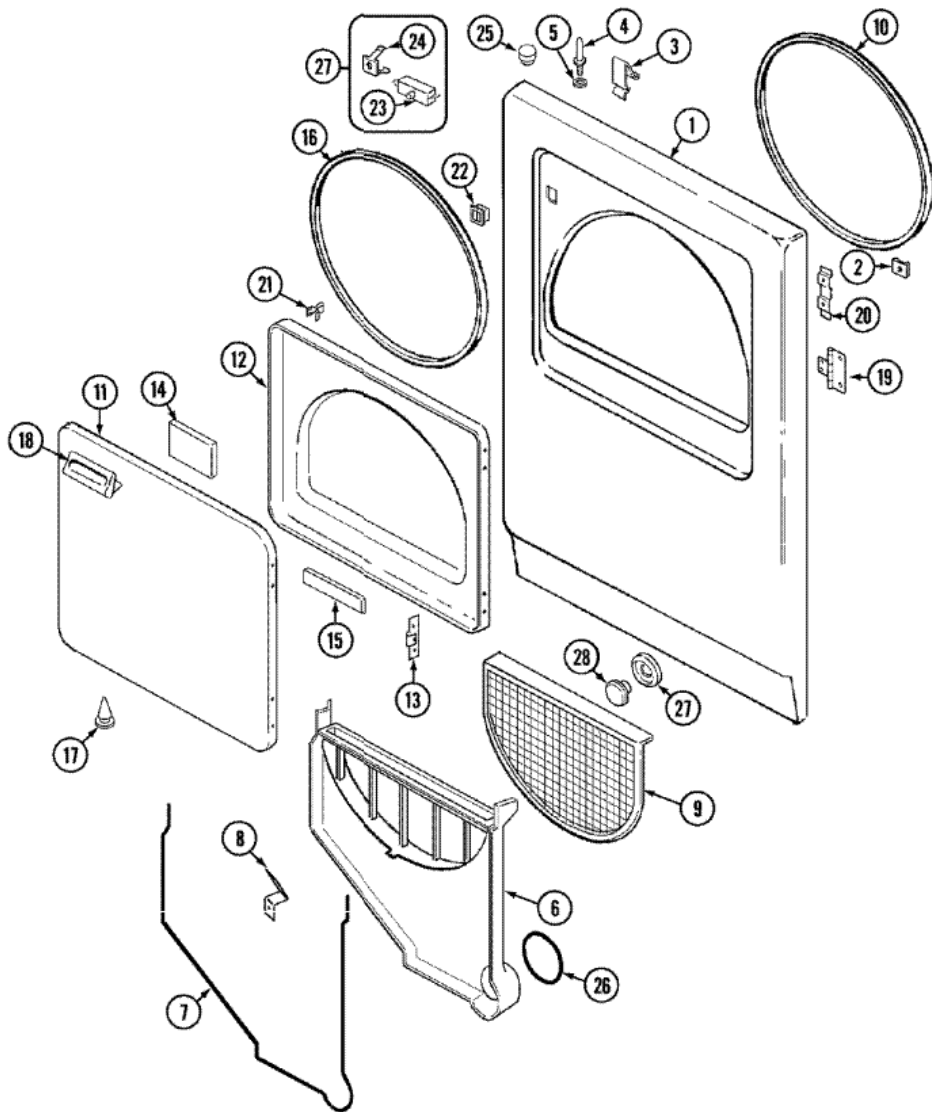

Distribuidor Autorizado

SurteRápido.com

Venta de Refacciones
Electrodomesticas

YG228LV PUERTA