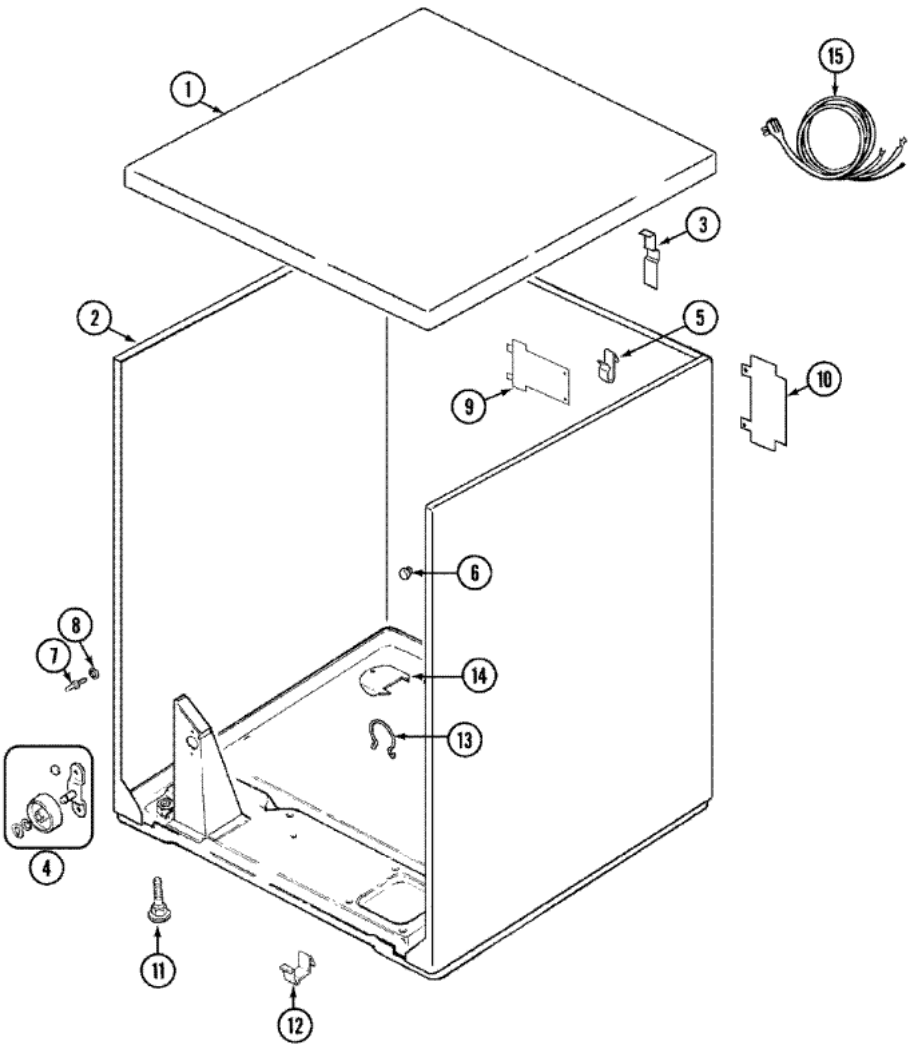

YG228LV GABINETE

YG228LV GABINETE

1	53-2435	TOP, CABINET (S/P)
2	31001714	CABINET & BASE ASSY (S/P)
3	63-5712	HINGE, CABINET TOP (S/P)
3	25-3092	SCREW (S/P)
3	33-0930	PAD, TOP HINGE (S/P)
4	LA1008	RR ROLLER KIT
4	LA1007	FRONT ROLLER KIT
5	25-3034	CLIP, WIRING (S/P)
6	33-2653	BUMPER, CABINET (S/P)
7	53-0643	PIN, LOCATOR (S/P)
8	25-0224	NUT, LOCATOR PIN (S/P)
8	53-0200	SLEEVE, LOCATOR PIN (S/P)
9	53-0136	COVER, SUPPLY CORD (S/P)
9	25-7857	SCREW (S/P)
10	25-7857	SCREW (S/P)
10	53-0284	COVER, TERMINAL (S/P)
11	63-5519	LEG, LEVELING
12	53-0120	CLIP, FRONT PANEL
13	25-7027	CLIP, WIRING (S/P)
14	53-1921	SHIELD, WIRING (S/P)
14	25-7733	SCREW (S/P)
15	31001547	CORD, POWER (S/P)

Distribuidor Autorizado

SurteRápido.com

Venta de Refacciones
Electrodomesticas

YG228LV TABLERO

YG228LV TABLERO

1	31001142	DESCONTINUADO
2	25-3092	SCREW (S/P)
2	21001454	CAP, END (LT)(WHT)
2	21001453	CAP, END (RT)(WHT)
3	25-7702	SPEEDCLIP, END CAP TO CTRL PNL (S/P)
4	25-3092	SCREW (S/P)
4	53-1666	BUZZER - ADJUSTABLE (S/P)
5	31001055	TRIM, ENDCAP (LT WHT) (S/P)
5	31001054	TRIM, ENDCAP (RT WHT) (S/P)
6	25-7760	SCREW (S/P)
7	25-7851	SPEEDCLIP, END CAP TO TOP (S/P)
8	25-7649	SCREW (S/P)
9	31001124	SHIELD, CONTROL (S/P)
9	31001193	PAD, SHIELD (S/P)
10	21001460	DESCONTINUADO
11	53-1816	DESCONTINUADO
12	31001119	SCREW (S/P)
13	53-2502	KNOB & SKIRT ASSY. (S/P)
14	31001242	SWITCH, PUSHBUTTON (S/P)
14	53-2416	DESCONTINUADO
14	25-7712	DESCONTINUADO
15	35-3961	KNOB, SELECTOR (S/P)
16	35-3191	PUSHBUTTON (WHT) (S/P)
17	33-6621	BRACKET, SWITCH (S/P)
18	35-3394	PAD, SWITCH (S/P)
19	25-3092	SCREW (S/P)