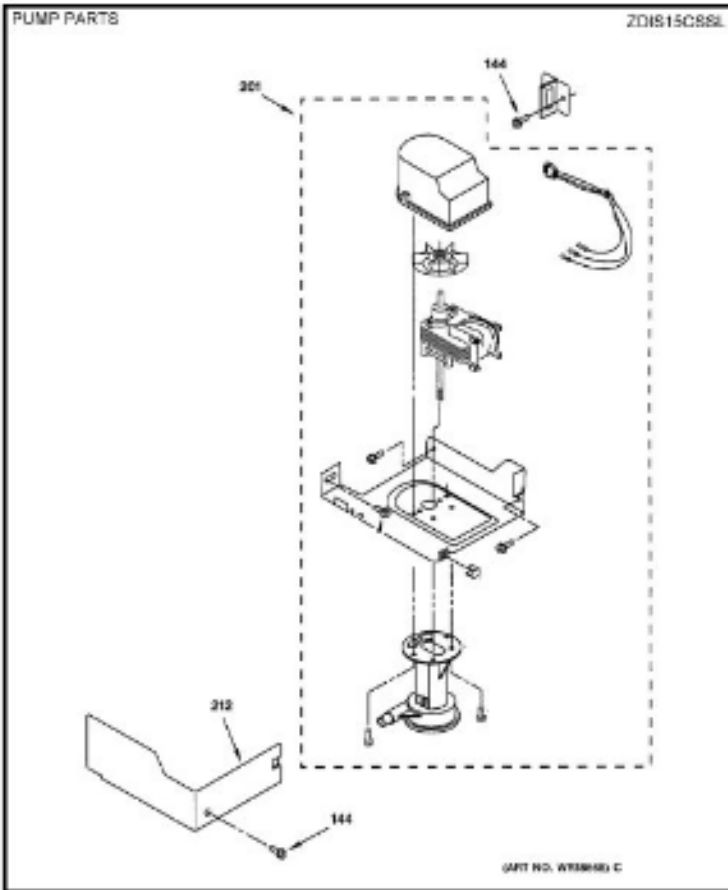

Distribuidor Autorizado

SurteRápido.com

Venta de Refacciones
Electrodomesticas

FABRICA DE HIELOS ZDIS15CSSL