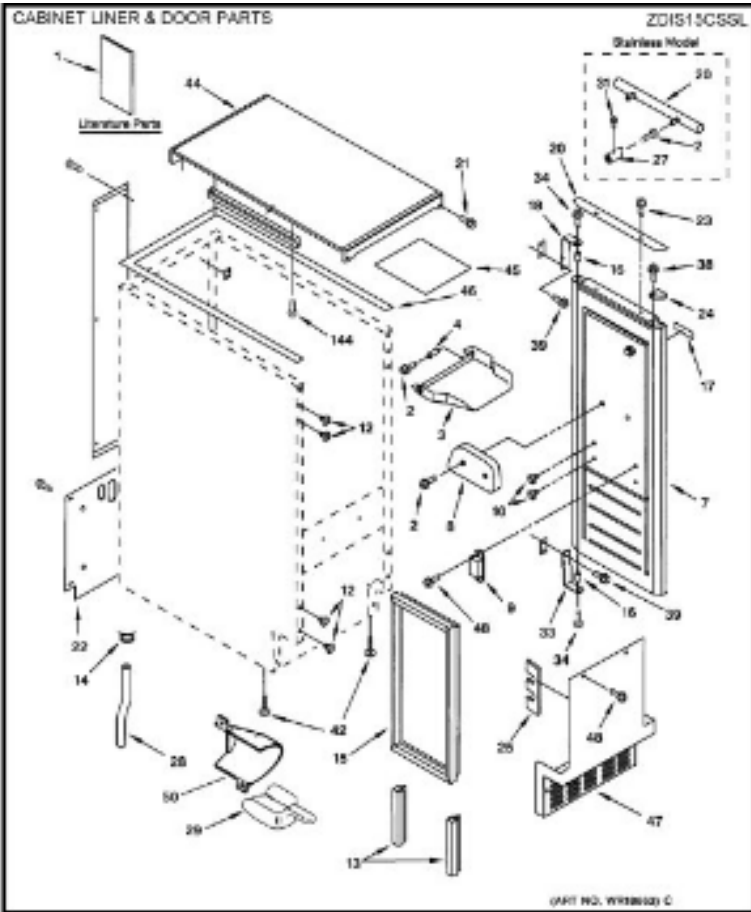

Distribuidor Autorizado

SurteRápido.com

Venta de Refacciones
Electrodomesticas

FABRICA DE HIELOS ZDIS15CSSL