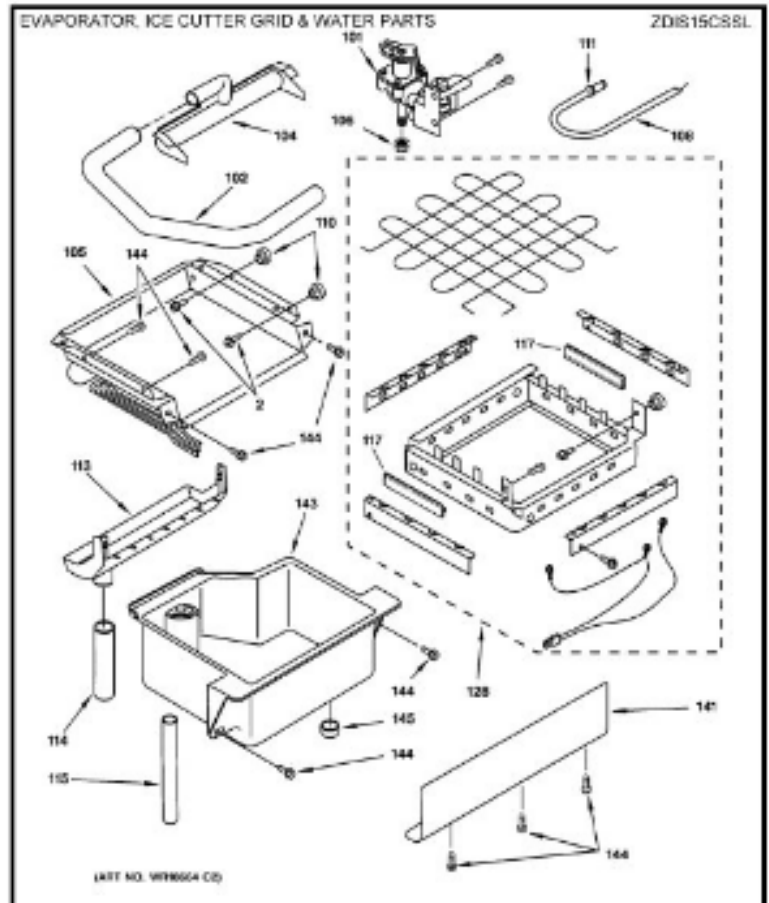

Distribuidor Autorizado

SurteRápido.com

Venta de Refacciones
Electrodomesticas

FABRICA DE HIELOS ZDIS15CSSL