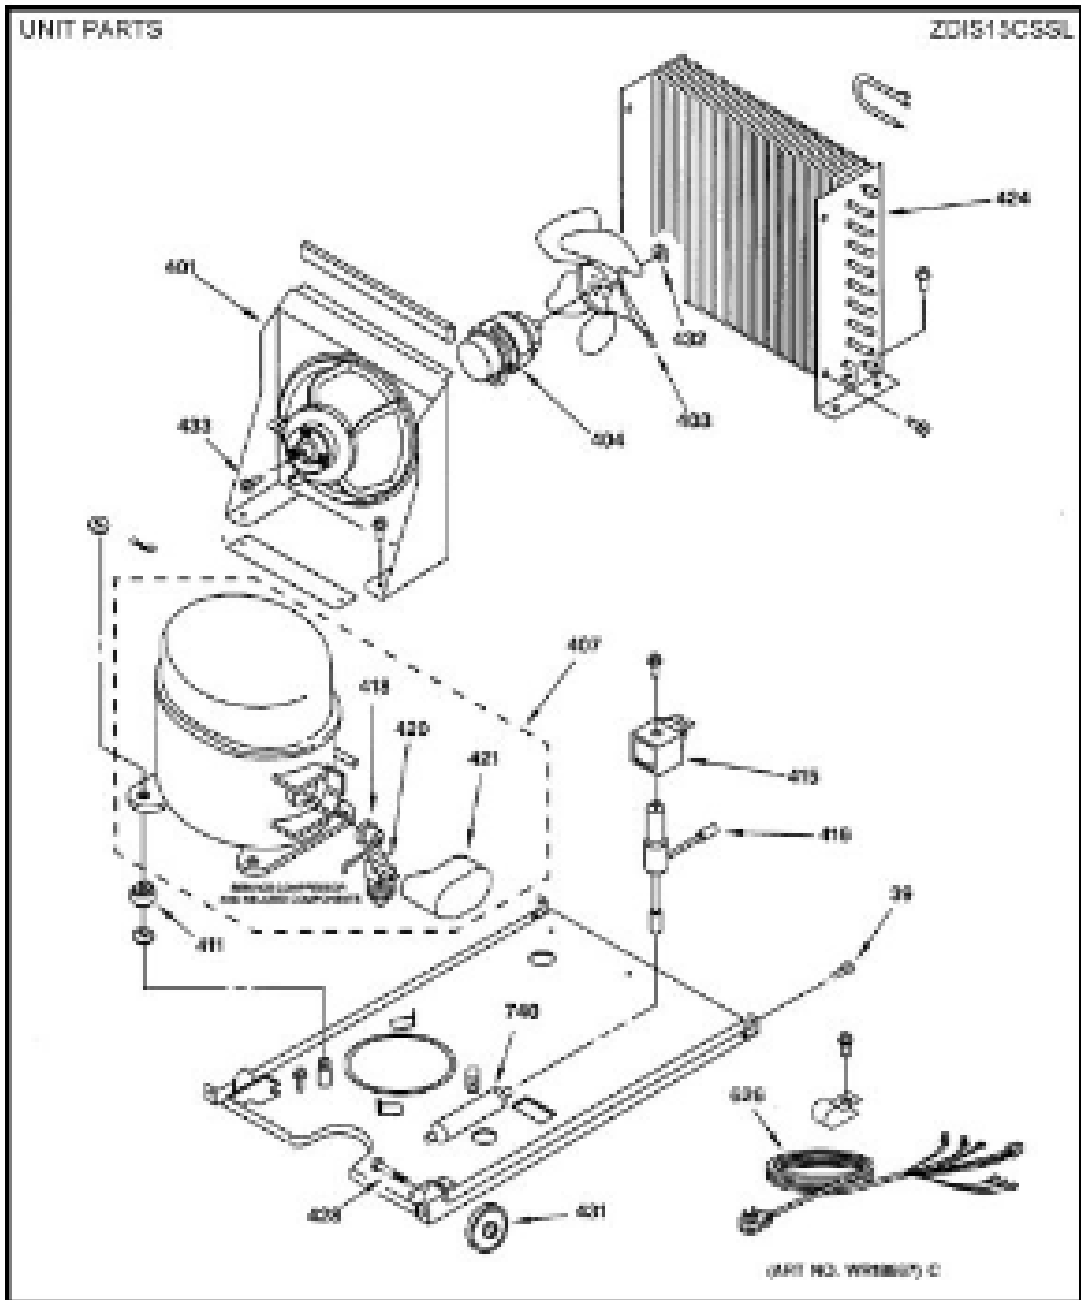

Distribuidor Autorizado

SurteRápido.com

Venta de Refacciones
Electrodomesticas

FABRICA DE HIELOS ZDIS15CSSL

Distribuidor Autorizado

SurteRápido.com

Venta de Refacciones
Electrodomesticas

FABRICA DE HIELOS ZDIS15CSSL

Guía	Refacción	Descripción
3	WG03A02807	BIN DOOR
4	WG03A02029	ESPACIADOR
7	WG03L00050	DOOR PANEL ASM SS
8	WG03F04579	LEVA PUERTA
9	WG03F03274	MAGNETIC CATCH ASM, MONOGRAM
9	WG03L02283	MAGNETIC CATCH ASM, MONOGRAM
10	WG03A02037	BOTTOM
12	WR02X10374	PLUG BUTTON CABINET
13	WG03L03511	TORNILLO
14	WG03A00761	CLAMP
15	WR24X10032	GASKET DOOR
16	WR01L07635	TOPE BISAGRA
16	WR01L07636	TOPE BISAGRA
17	WG04A00016	BADGE MONOGRAM SMALL
18	WG03L06267	BISAGRA
20	WG03L00126	HANDLE DOOR BLACK
21	WR01X10132	SCREW 8-18 X 1/2
22	WG03L02281	ASSEMBLY UNIT COVER
23	WR01X10145	SCREW HANDLE BK
24	WG03F00281	FILLER END CAP LH SS
24	WG03L06932	FILLER ENDCAP RH SS
25	WG03A02040	CUBIERTA DE COJIN
27	WG03L01640	SUPPORT HANDLE SS
28	WG03F03664	TUBE DRAIN, MONOGRAM
29	WG03L04394	PALA PARA HIELO
31	WG03A00033	SCREW SET #1
33	WG03L06268	BISAGRA
34	WG03A02031	TORNILLO BISAGRA
38	WG03A02032	VIS 6-32 X 3/4
39	WG03A02033	SCREW 10-32 X 11/16
42	WG03F03231	LEVELLING LEG, MONOGRAM
44	WG03L06271	TAPA SUPERIOR
45	WG03L06261	TAPA
46	WG03L03572	SELLO PANEL
47	WG03L03629	GRILLE FRONT BK