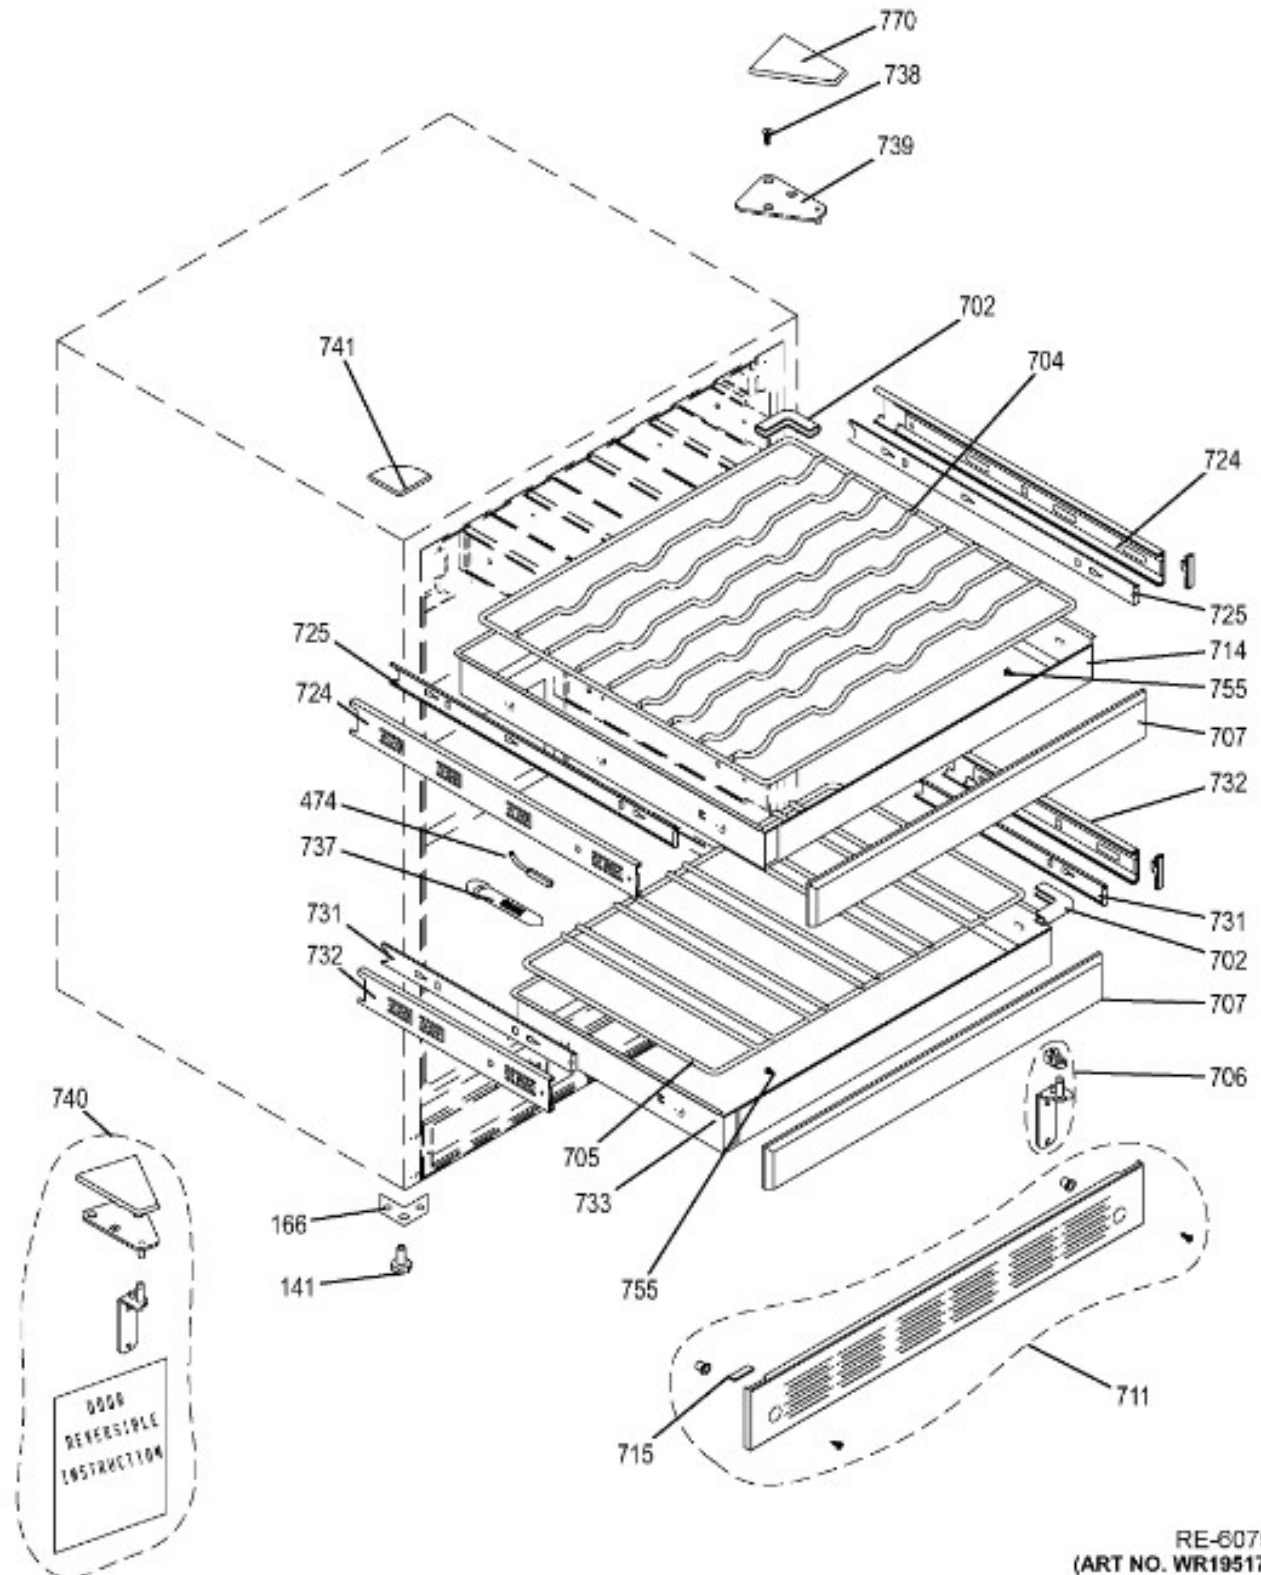

SurteRápido.com

Venta de Refacciones
Electrodomesticas

CAVA DE VINOS ZDWR240NABS

(ART NO. WR19508 C6)

CAVA DE VINOS ZDWR240NABS

Note:

This drawing is representative only and may not be an accurate representation of the product. Contact your Parts Dealer should any questions arise.