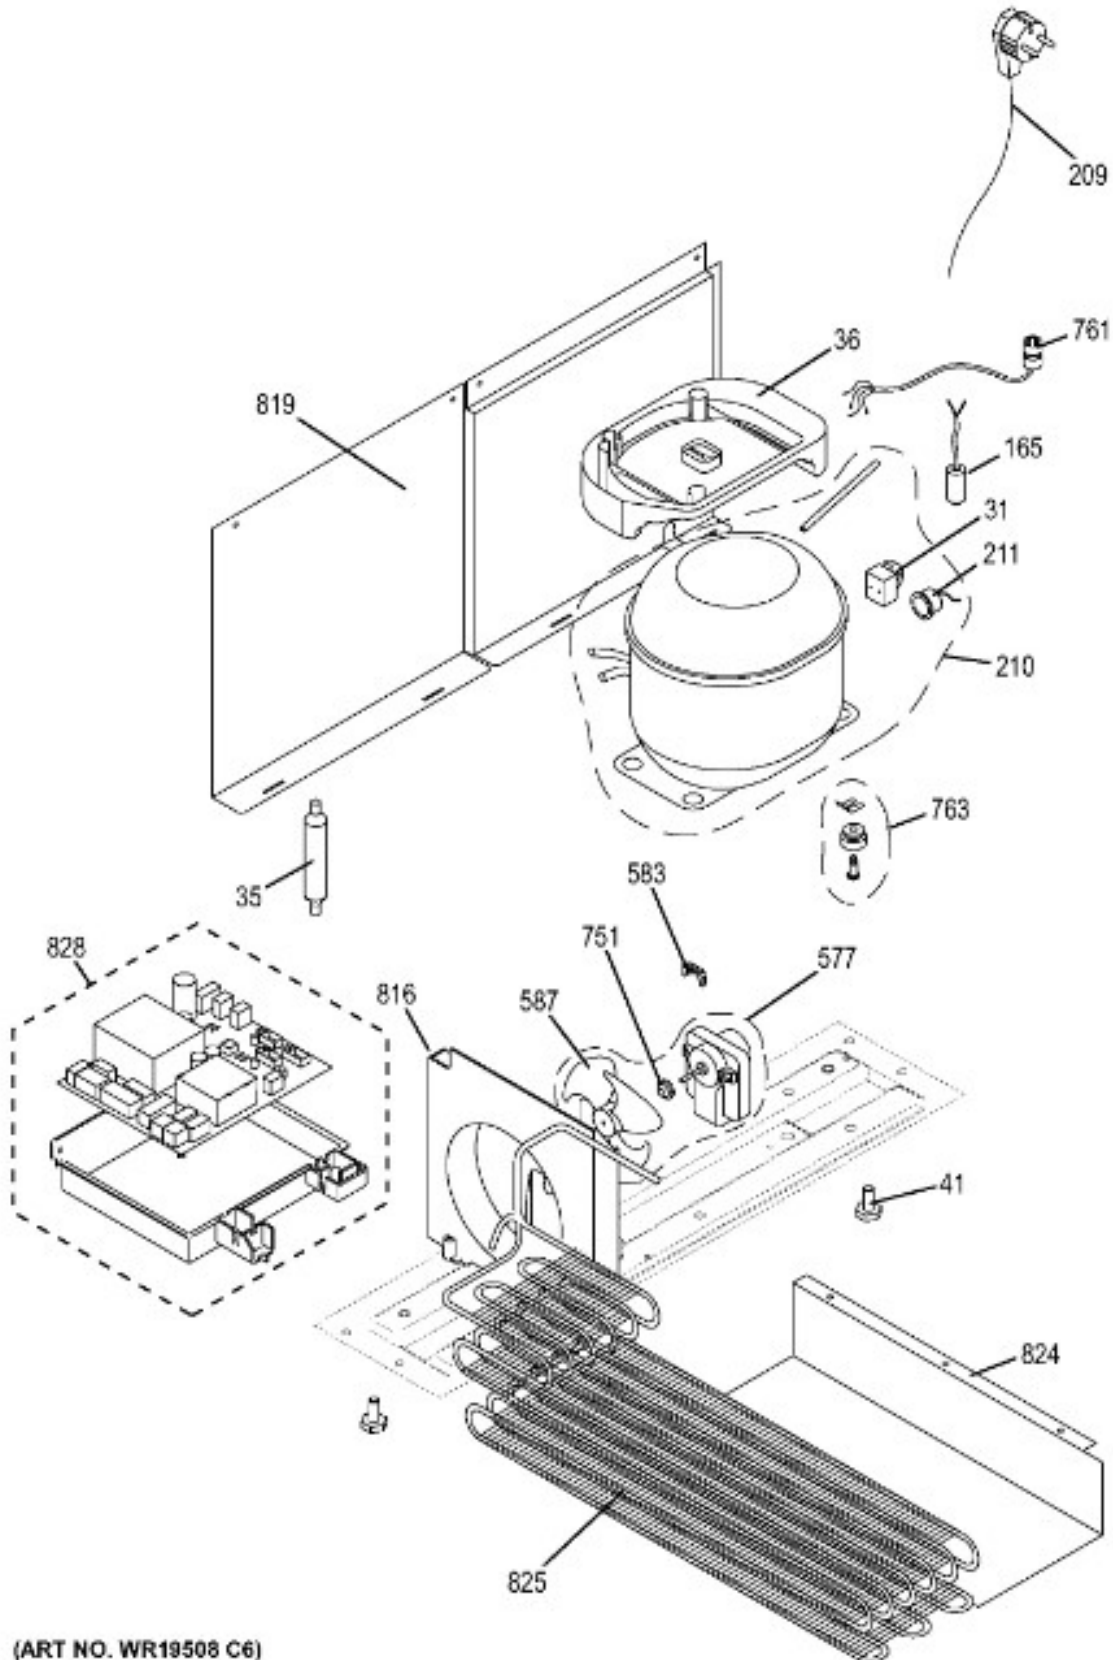

Note:

This drawing is representative only and may not be an accurate representation of the product. Contact your Parts Dealer should any question arise.

(ART NO. WR19514 C7)

RE-8266

Distribuidor Autorizado

SurteRápido.com

Venta de Refacciones
Electrodomesticas

CAVA DE VINOS ZDWR240NABS

(ART NO. WR19508 C6)

CAVA DE VINOS ZDWR240NABS

Note:

This drawing is representative only and may not be an accurate representation of the product. Contact your Parts Dealer should any questions arise.