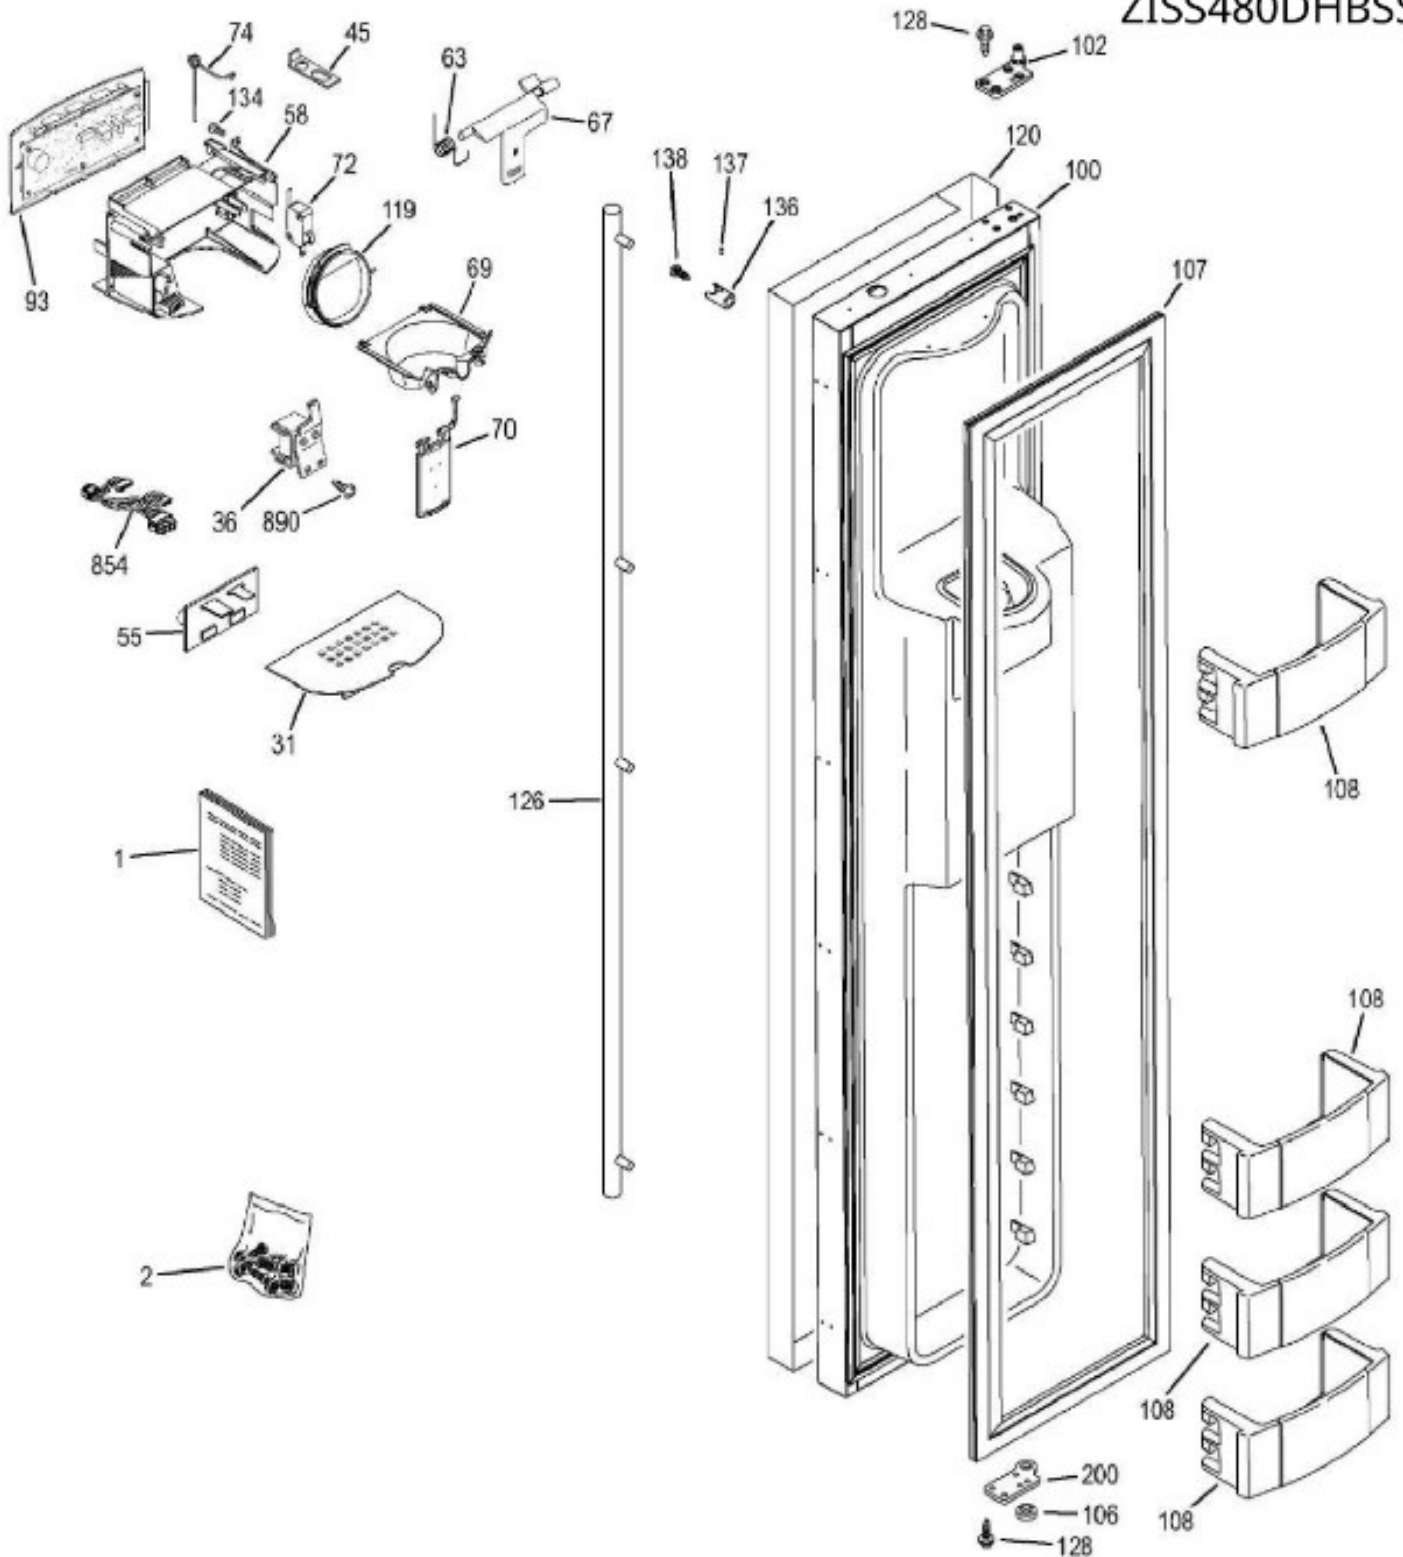

Distribuidor Autorizado

SurteRápido.com

Venta de Refacciones
Electrodomesticas

REFRIGERADOR ZISS480DHBS

ZISS480DHBS