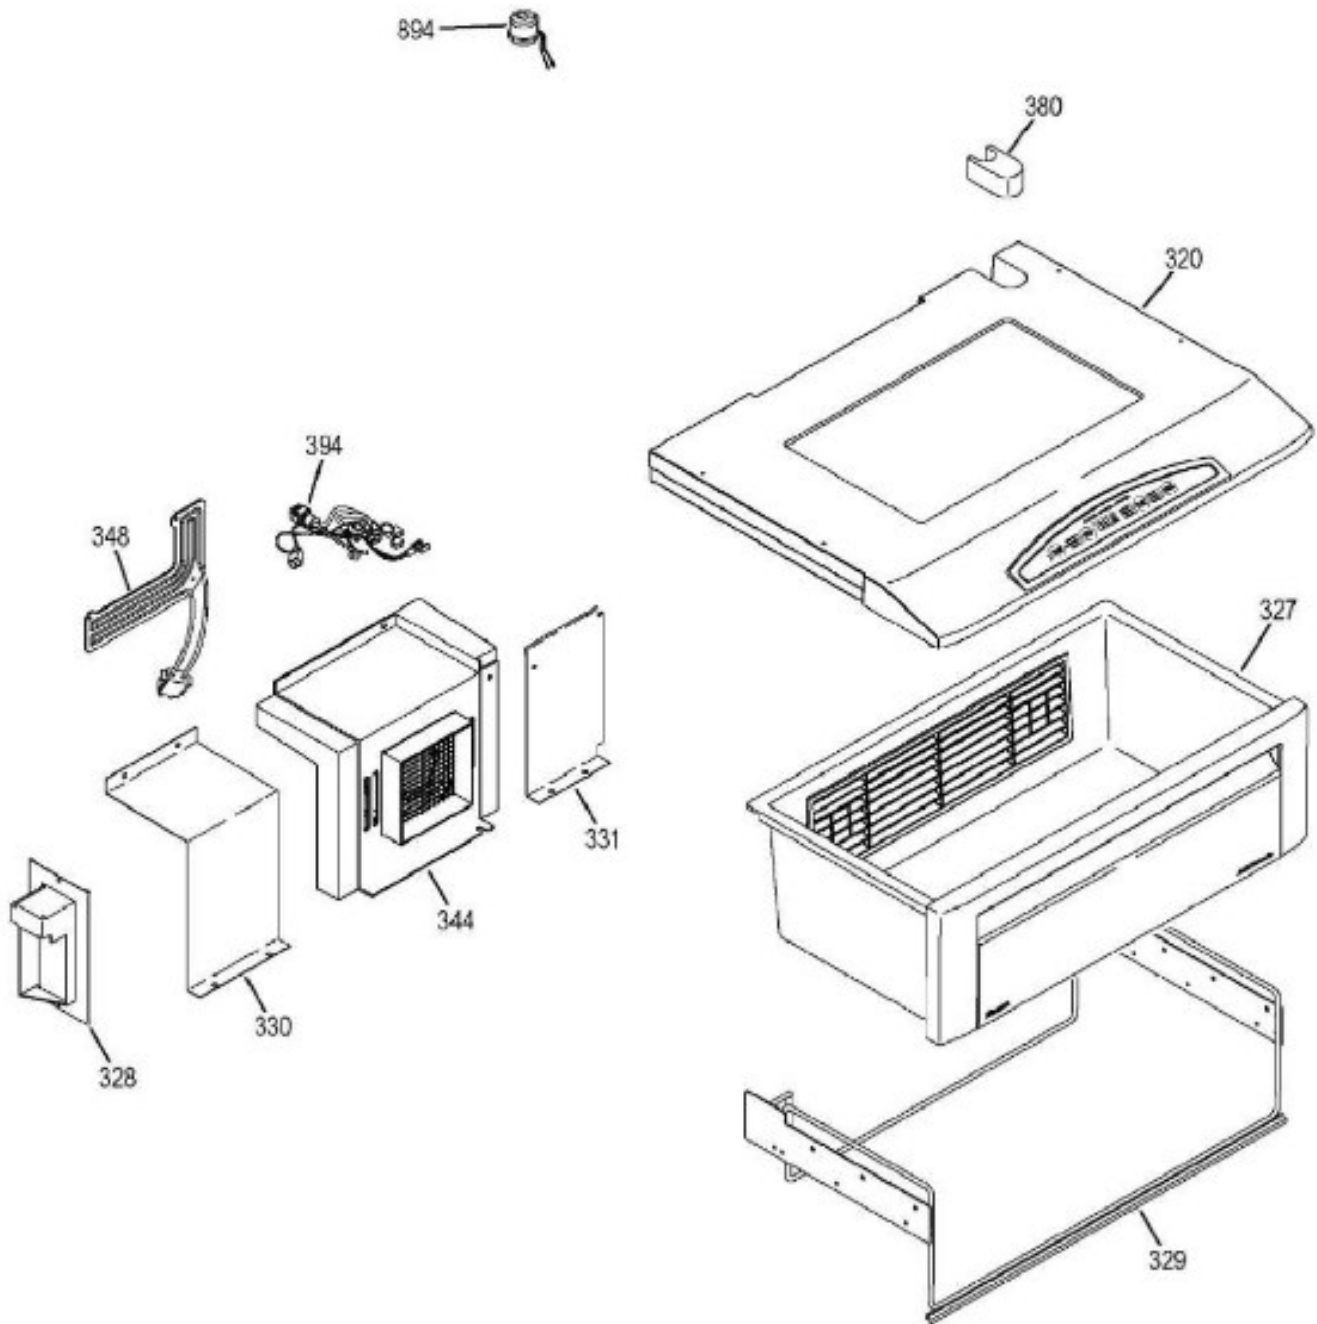

Distribuidor Autorizado

SurteRápido.com

Venta de Refacciones
Electrodomesticas

REFRIGERADOR ZISS480DHBS

ZISS480DHBS