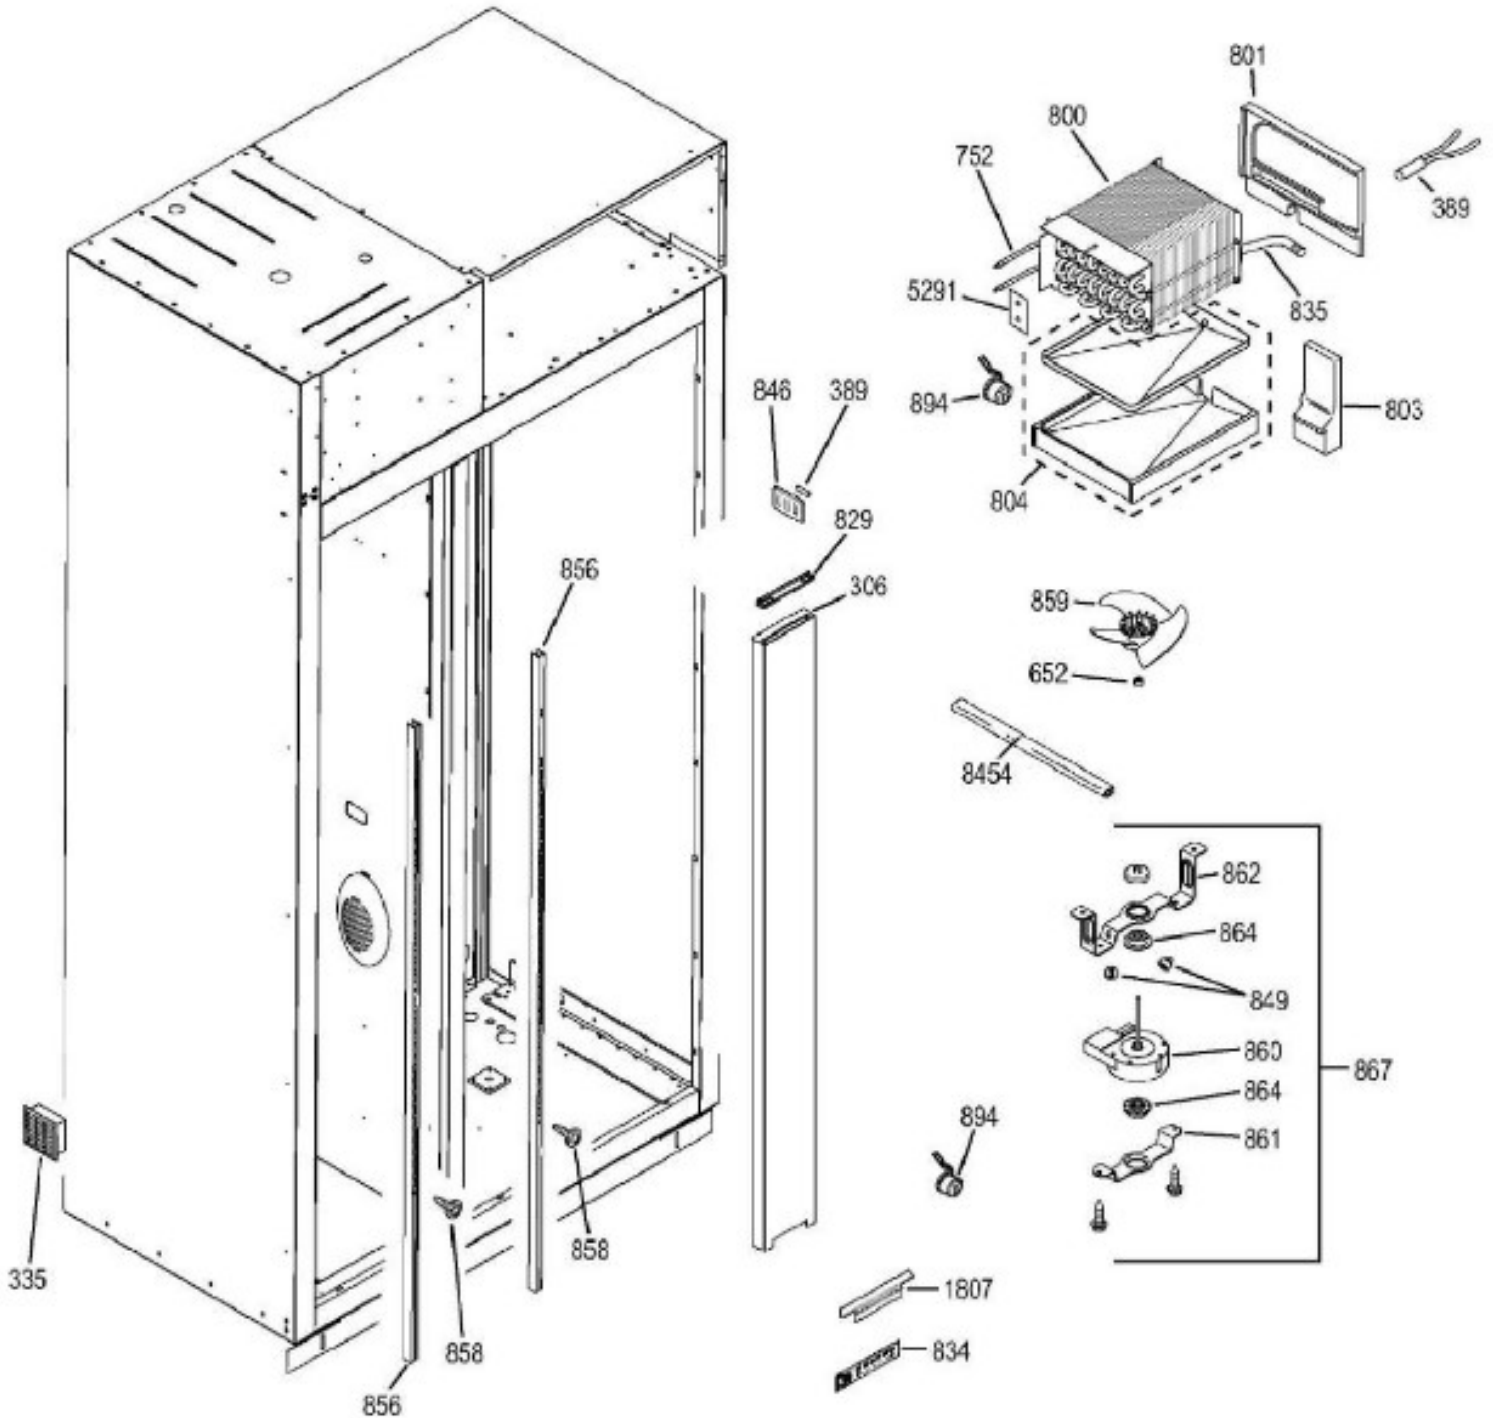

Distribuidor Autorizado

SurteRápido.com

Venta de Refacciones
Electrodomesticas

REFRIGERADOR ZISS480DHBS

ZISS480DHBS