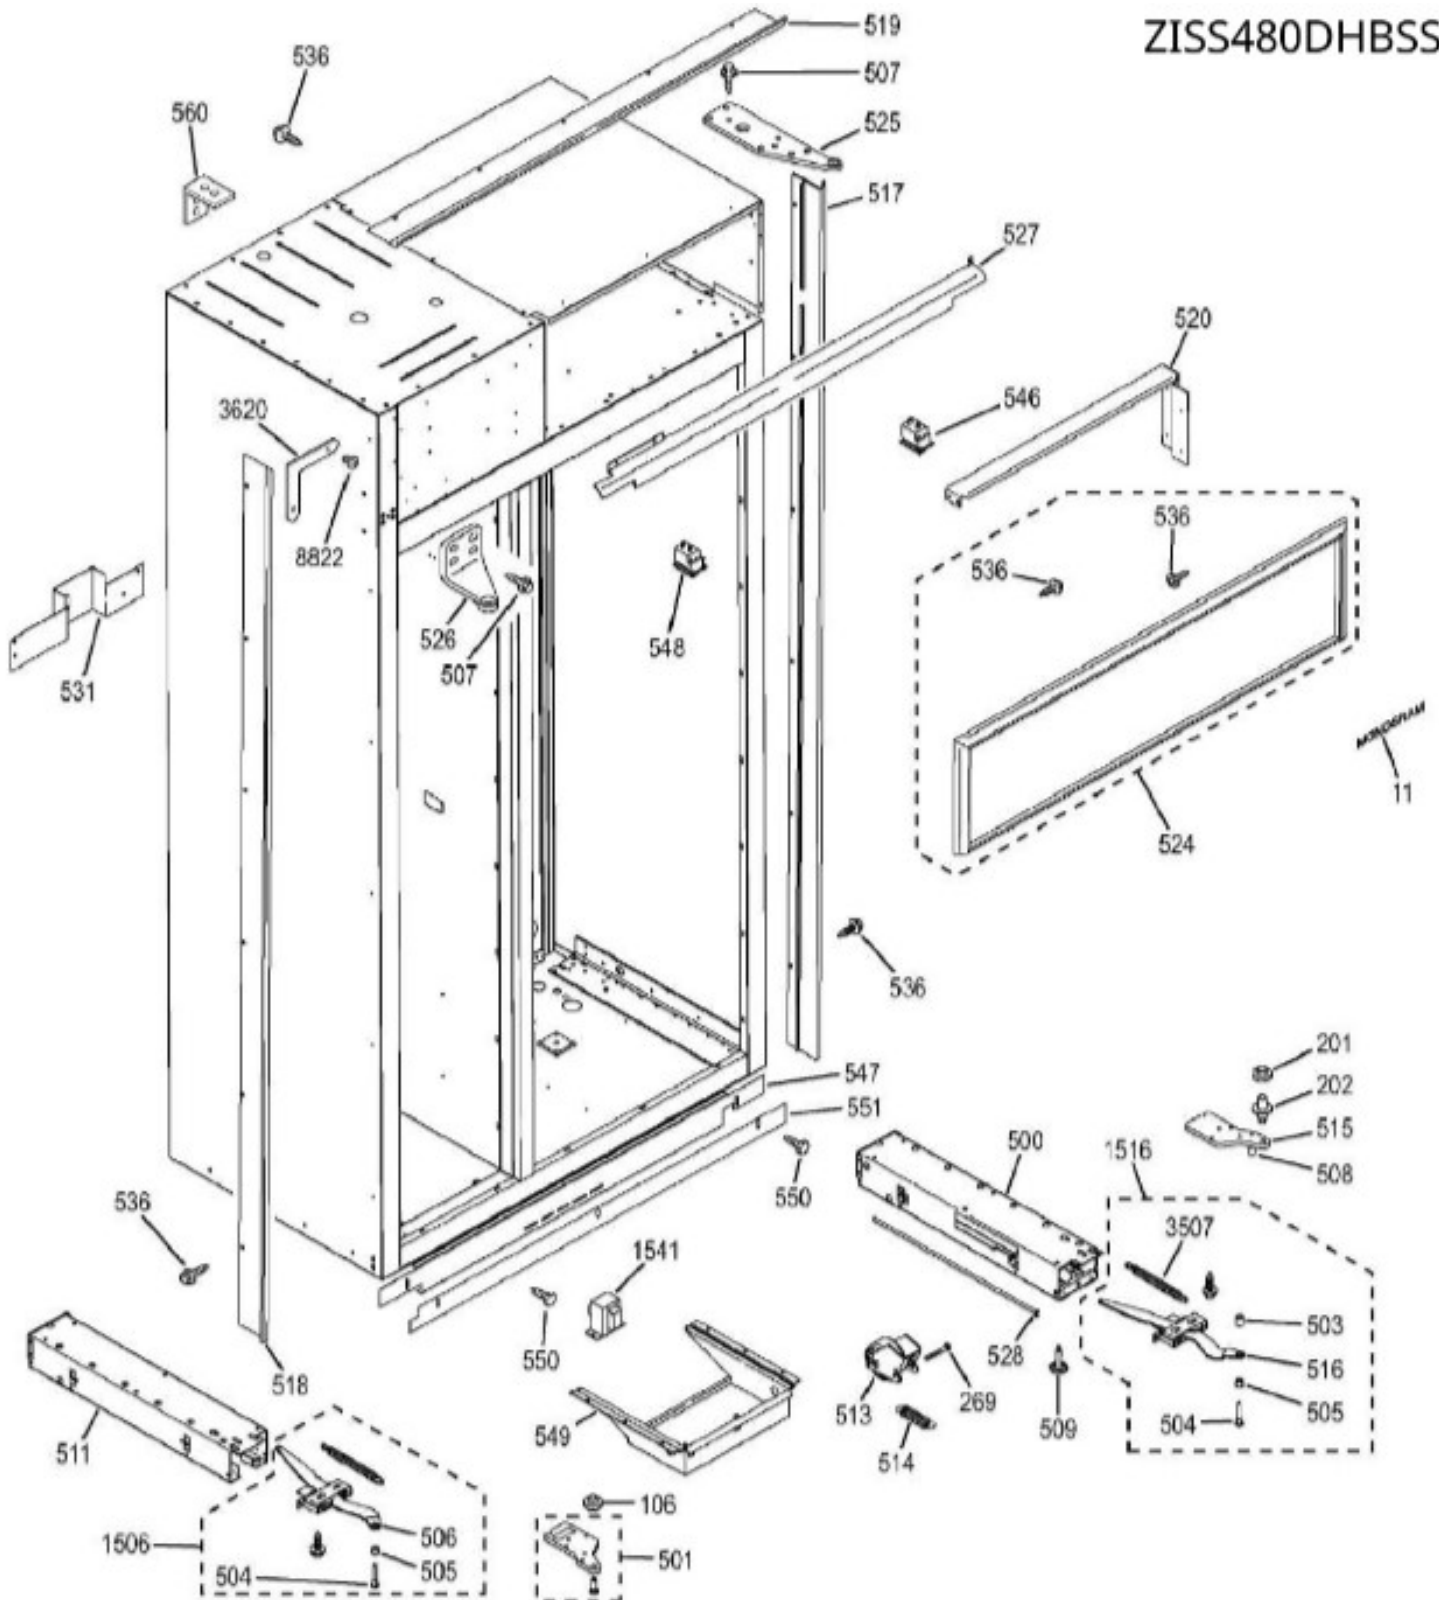

Distribuidor Autorizado

SurteRápido.com

Venta de Refacciones
Electrodomesticas

REFRIGERADOR ZISS480DHBS

ZISS480DHBS