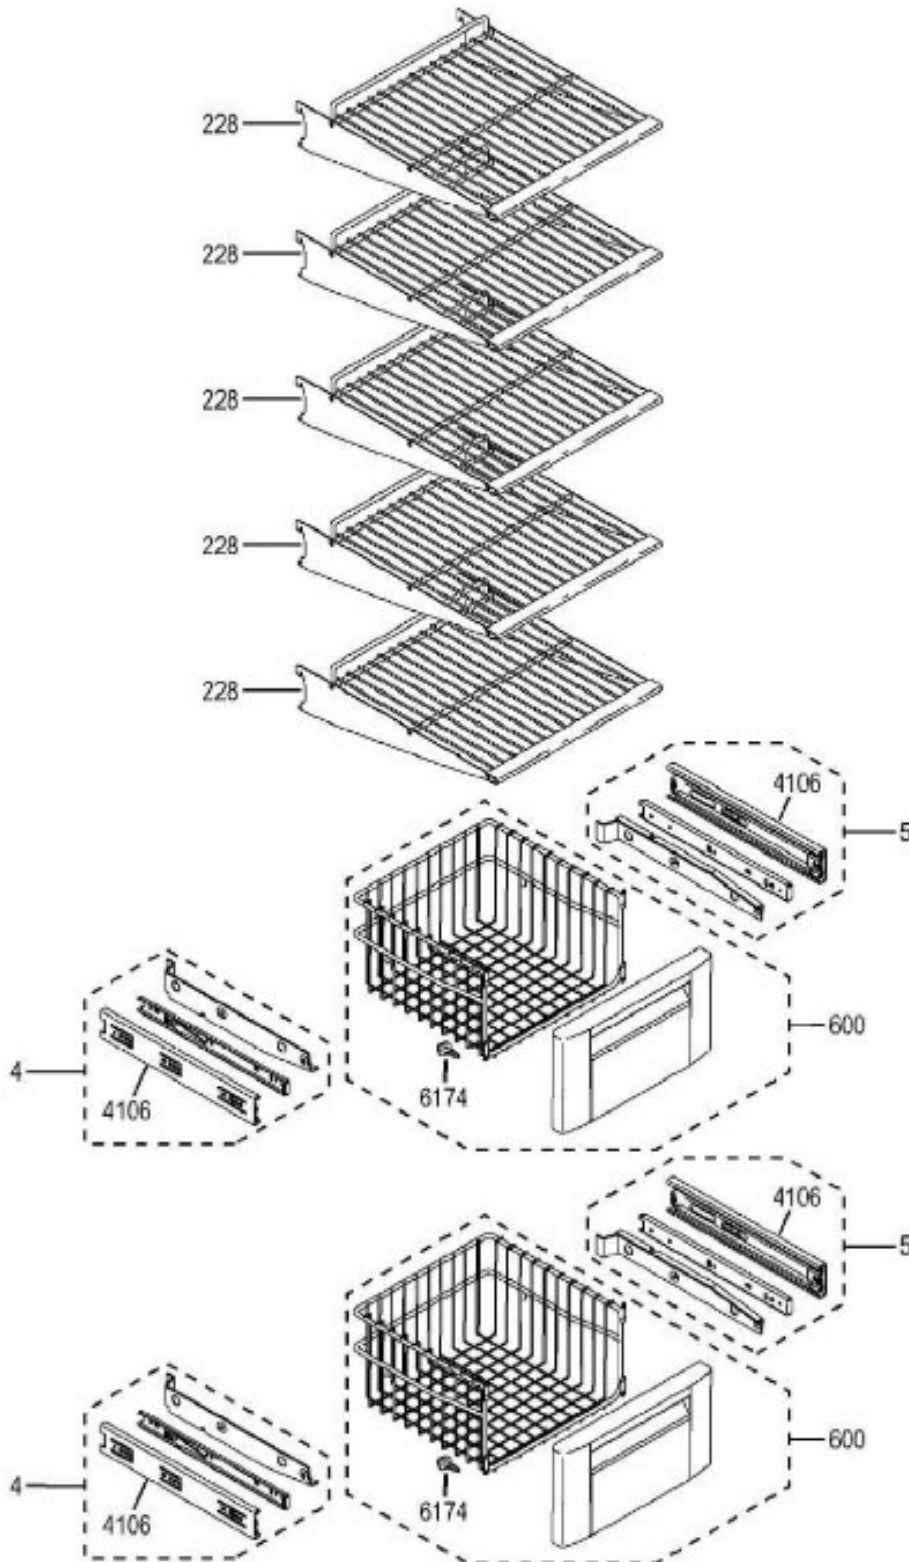

REFRIGERADOR ZISS480DHBS

ZISS480DHBS

REFRIGERADOR ZISS480DHSS

Guía	Refacción	Descripción
2	WG03L03791	LITERATURE PACK
4	WG03L02136	FZ BASKET SLIDE ASM LH, MONOGR
5	WG03L03422	FZ BASKET SLIDE ASM RH, MONOGR
11	WG03F05853	BADGE MONOGRAM EURO
31	WG03L07705	GRILL DRIP DISPENSER
36	WR01F03323	SOLENOID ASM
45	WG03F00925	RETAINER
55	WR01F00145	BOARD ASM DISP LIGHTING
58	WR17X12771	HOUSING SHIELD DISP
63	WG03A00047	SPRING RECESS DOOR
67	WR01L00935	PUERTA
69	WR01F00833	FUNNEL ICE DISP
70	WG03A02319	PADDLE DISPENSER
72	WR01F03637	SWITCH
74	WR01A00922	SPRING TORSION
74	WR01A01189	SPRING FUNNEL
74	WR01A00924	SPRING FUNNEL
93	WG03L06680	GLASS DISP PANEL SUBASLY
100	WG03L07988	DOOR FOAM ASM FZ SXS DSP
100	WG03L09791	DOOR FOAM ASM FZ SXS DSP
102	WG03L03438	FZ DOOR HINGE
106	WG03L00092	FZ BOTTOM
107	WG03L00108	GASKET DOOR
108	WG03L08075	ANAQUEL PUERTA CONGELADOR
119	WG03A03565	DOOR RECESS ASSY
119	WR01L01914	DOOR RECESS ASSY
120	WR78X24111	WRAP FZ SXS EURO 48" DIS
121	WG03L02937	PLATO DE MANTEQUILLA Y TAPA
126	WG03F01447	ENSAMBLE JALADERA TUBULAR
126	WG03A02499	ENSAMBLE JALADERA TUBULAR
128	WG03A02064	SCREW, 1/4-20 TT BHT .87
134	WG03A01117	SCREW
136	WG03F00574	STAND OFF SS
136	WG03A02777	STAND OFF SS
137	WG03A00033	SCREW SET #1