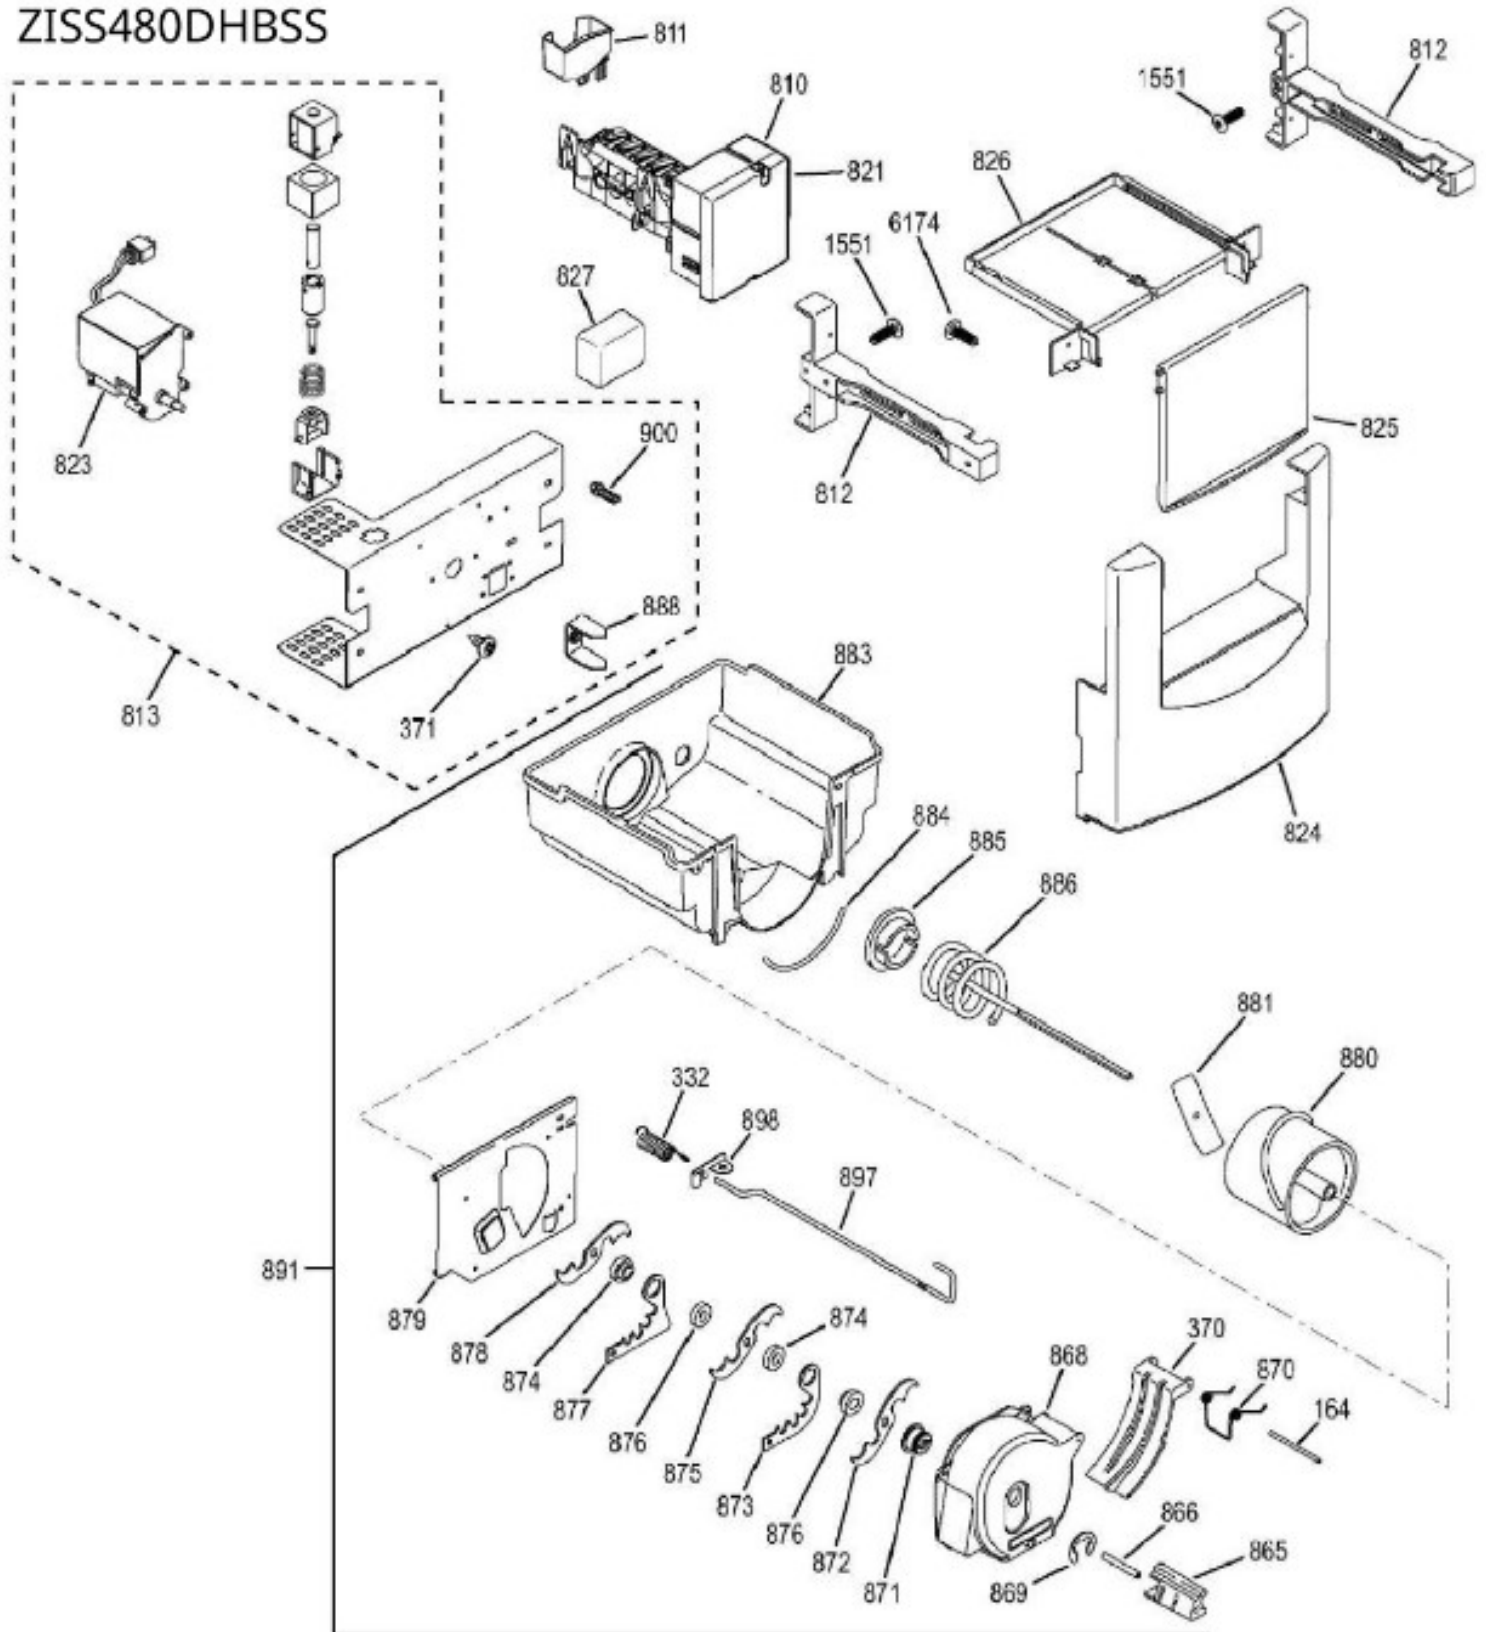

Distribuidor Autorizado

SurteRápido.com

Venta de Refacciones
Electrodomesticas

REFRIGERADOR ZISS480DHBS

ZISS480DHBS