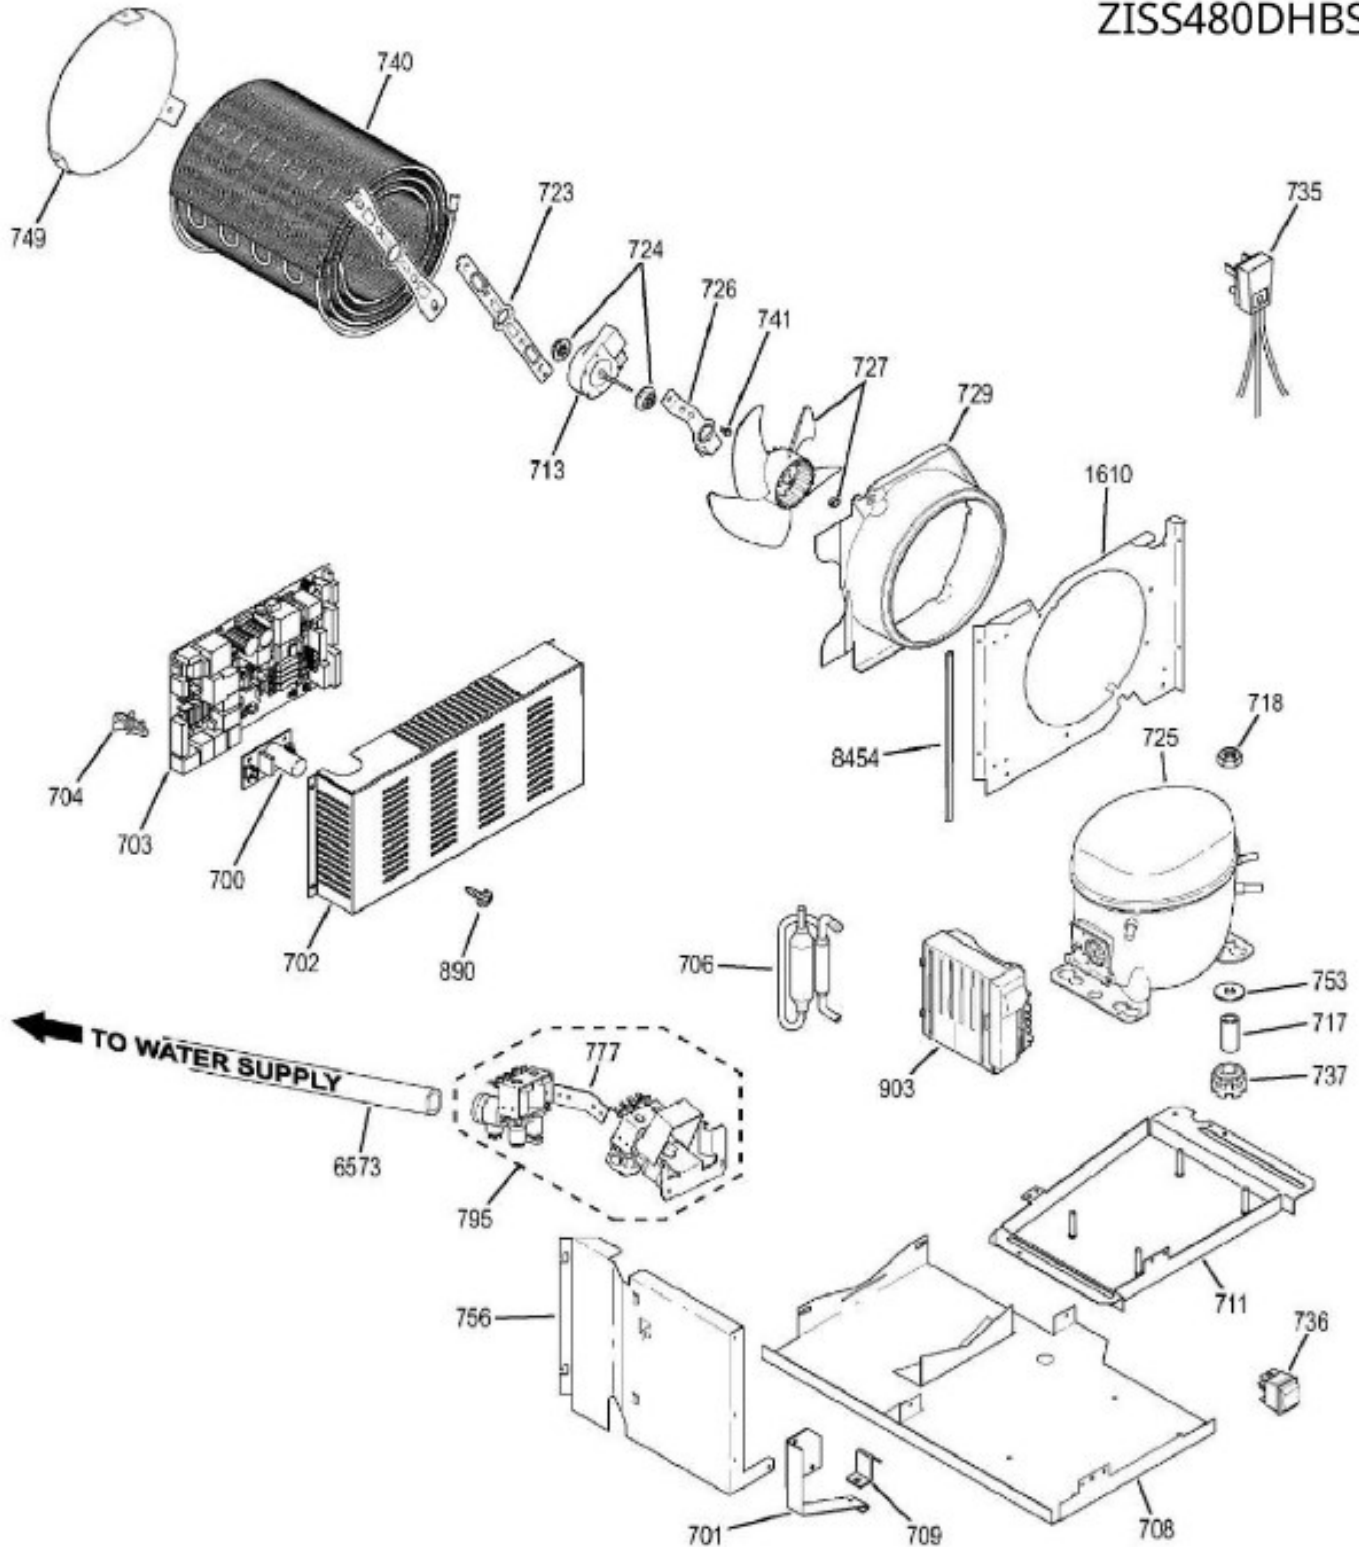

Distribuidor Autorizado

SurteRápido.com

Venta de Refacciones
Electrodomesticas

REFRIGERADOR ZISS480DHBS

ZISS480DHBS