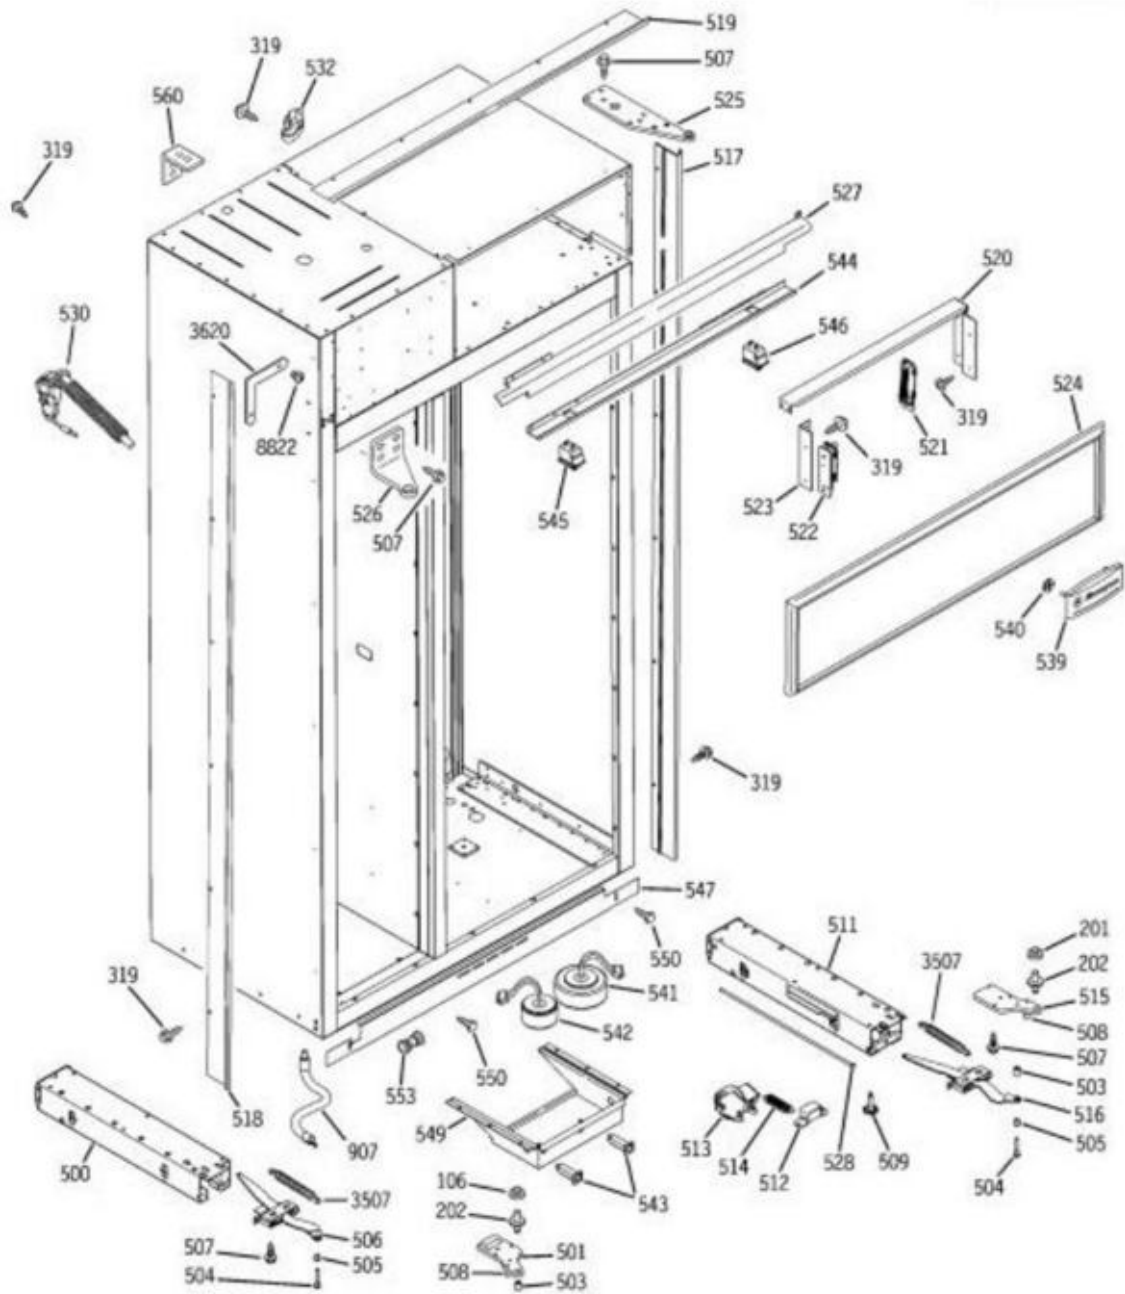

Distribuidor Autorizado

SurteRápido.com

Venta de Refacciones
Electrodomesticas

REFRIGERADOR ZISS480DRBSS

CASE PARTS

ZISS480DRBSS

Distribuidor Autorizado

SurteRápido.com

Venta de Refacciones
Electrodomesticas

REFRIGERADOR ZISS480DRBSS

Guía	Refacción	Descripción
2	WG03L03791	LITERATURE PACK
30	WG04F03728	FILTER
31	WG04A01988	NUT
100	WG03F00007	48 DISP BLK FOAMED DR
101	WG03A00793	COLLAR KIT SS BK
102	WG03L03438	FZ DOOR HINGE
105	WG03L00725	FZ HINGE DOOR
106	WG03L00092	FZ BOTTOM
107	WG03F00004	SELLO PUERTA
107	WG03F05786	SELLO PUERTA
108	WG03L02378	BIN ASM
108	WG03L08075	BIN ASM
110	WG03F00341	HOUSING SHIELD DISP BK
111	WG03F00291	FUNNEL ICE DISPLAY
113	WR01F02670	INTERRUPTOR
114	WR01A00924	SPRING TORSION KIT
115	WG03L06901	REFLECTOR LUZ
116	WG02F01491	SOCKET LAMP
117	WR01A01564	LIGHT DISPENSER
118	WR01L00935	PUERTA
119	WR01L01914	PUERTA ENSAMBLE
120	WG03F00010	48 SS BD FZ
120	WG03L00290	48 SS BD FZ
121	WG03A00014	BUTHER DISH
121	WG03L02937	BUTHER DISH
126	WG03F01447	ENSAMBLE JALADERA TUBULAR
127	WR01F03323	SOLENOID ASM
128	WG03A00034	SCREW-PKG 12
129	WR01L03203	GRILLE RECESS BK
133	WG02F00400	DISPLAY TOUCH DISP BLK
133	WG03L07708	DISPLAY TOUCH DISP BLK
134	WG03L03419	FUNNEL EXTN BK
136	WG03F00574	STAND OFF SS
136	WG03A02777	STAND OFF SS
137	WG03A00033	SCREW SET #1