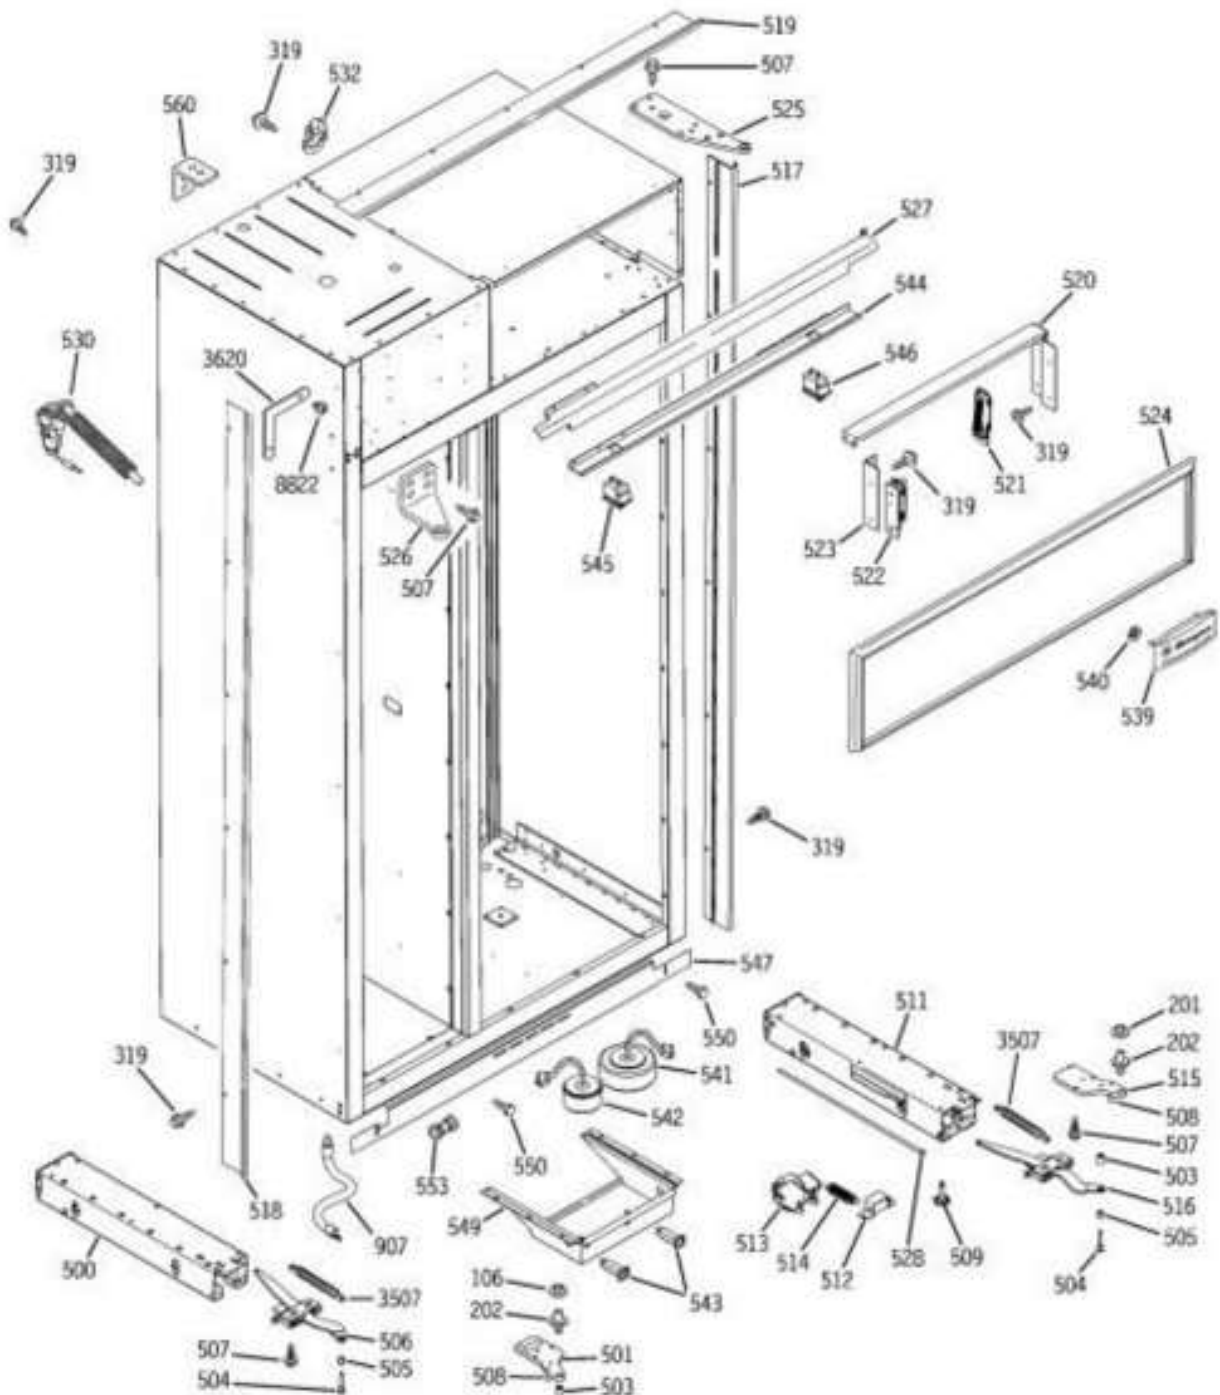

Distribuidor Autorizado

SurteRápido.com

Venta de Refacciones
Electrodomesticas

REFRIGERADOR ZISS480DRCSS

CASE PARTS

ZISS480DRCSS

Distribuidor Autorizado

SurteRápido.com

Venta de Refacciones
Electrodomesticas

REFRIGERADOR ZISS480DRCSS

Guía	Refacción	Descripción
2	WG03L03791	LITERATURE PACK
30	WG04F03728	FILTER
31	WG04A01988	NUT
100	WG03F00007	48 DISP BLK FOAMED DR
101	WG03A00793	COLLAR KIT SS BK
102	WG03L03438	FZ DOOR HINGE
105	WG03L00725	FZ HINGE DOOR
106	WG03L00092	FZ BOTTOM
107	WG03F00004	SELLO PUERTA
107	WG03F05786	SELLO PUERTA
108	WG03L02378	BIN ASM
108	WG03L08075	BIN ASM
110	WG03F00341	HOUSING SHIELD DISP BK
111	WG03F00291	FUNNEL ICE DISPLAY
113	WR01F02670	INTERRUPTOR
114	WR01A00924	SPRING TORSION KIT
115	WG03L06901	REFLECTOR LUZ
116	WG02F01491	SOCKET LAMP
117	WR01A01564	LIGHT DISPENSER
118	WR01L00935	PUERTA
119	WR01L01914	PUERTA ENSAMBLE
120	WG03F00010	48 SS BD FZ
120	WG03L00290	48 SS BD FZ
121	WG03A00014	BUTHER DISH
121	WG03L02937	BUTHER DISH
126	WG03F01447	ENSAMBLE JALADERA TUBULAR
126	WG03A02499	ENSAMBLE JALADERA TUBULAR
127	WR01F03323	SOLENOID ASM
128	WG03A00034	SCREW-PKG 12
129	WR01L03203	GRILLE RECESS BK
133	WG02F00400	DISPLAY TOUCH DISP BLK
133	WG03L07708	DISPLAY TOUCH DISP BLK
134	WG03L03419	FUNNEL EXTN BK
136	WG03F00574	STAND OFF SS
136	WG03A02777	STAND OFF SS