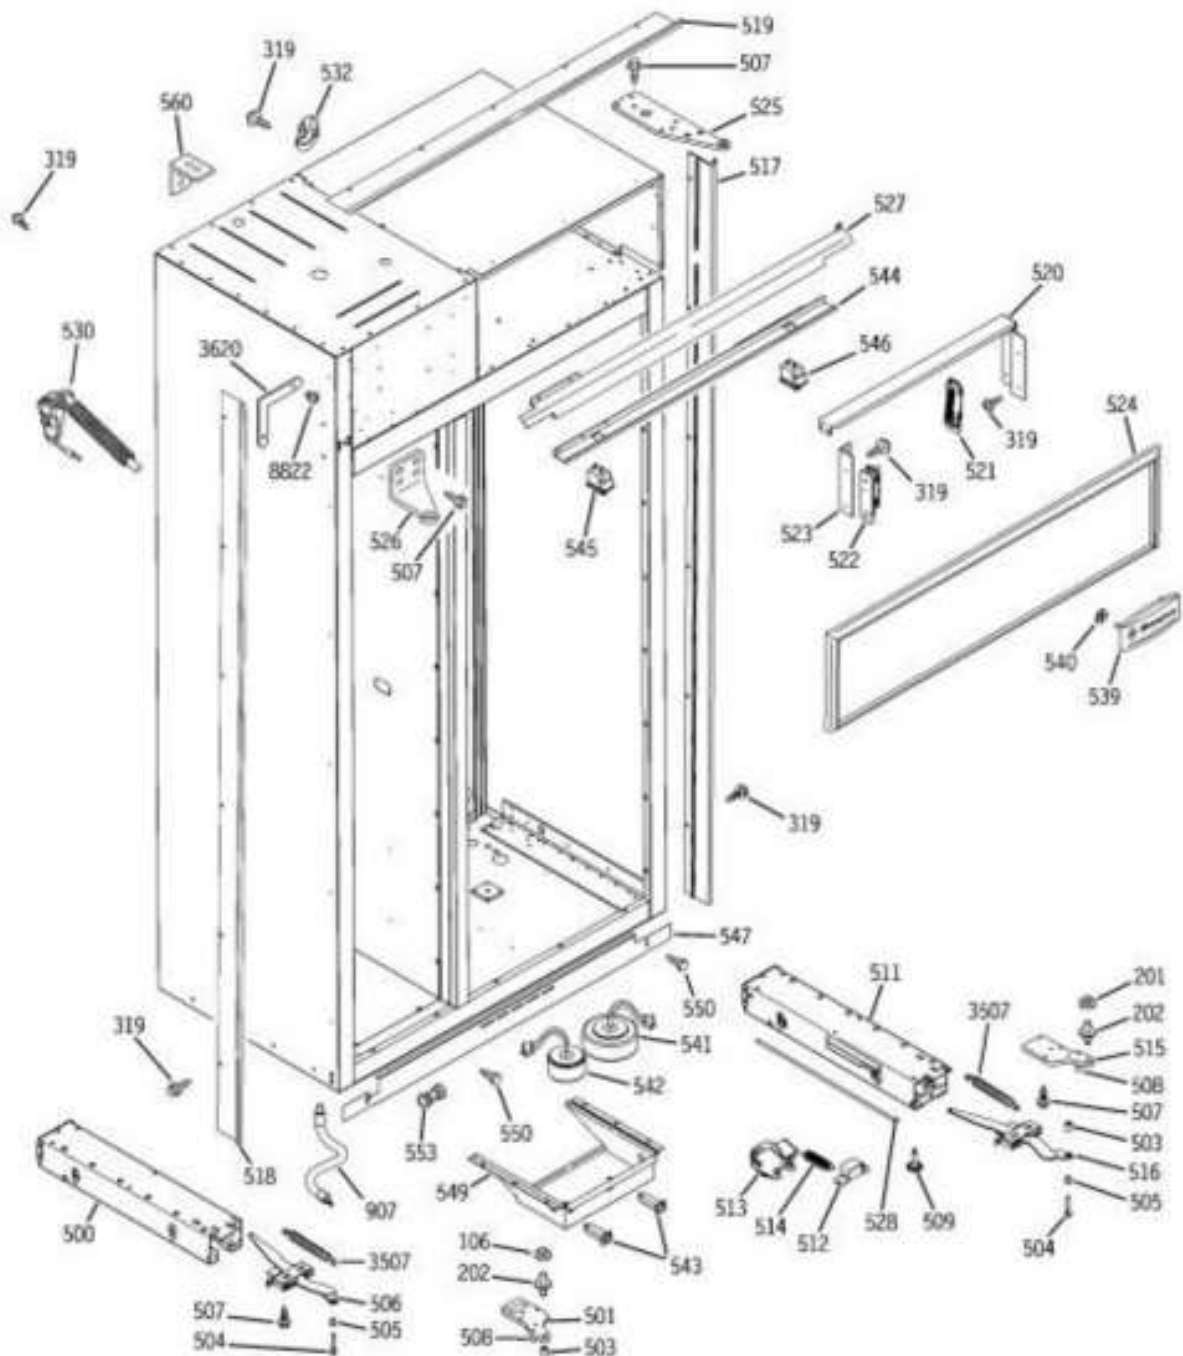

Distribuidor Autorizado

SurteRápido.com

Venta de Refacciones
Electrodomesticas

REFRIGERADOR ZISS480DRDSS

CASE PARTS

ZISS480DRDSS

Distribuidor Autorizado

SurteRápido.com

Venta de Refacciones
Electrodomesticas

REFRIGERADOR ZISS480DRDSS

Guía	Refacción	Descripción
2	WG03L03791	LITERATURE PACK
30	WG04F03728	FILTER
31	WG04A01988	NUT
100	WG03F00007	48 DISP BLK FOAMED DR
101	WG03A00793	COLLAR KIT SS BK
102	WG03L03438	FZ DOOR HINGE
105	WG03L00725	FZ HINGE DOOR
106	WG03L00092	FZ BOTTOM
107	WG03F00004	SELLO PUERTA
107	WG03F05786	SELLO PUERTA
108	WG03L02378	BIN ASM
108	WG03L08075	BIN ASM
110	WG03F00341	HOUSING SHIELD DISP BK
111	WG03F00291	FUNNEL ICE DISPLAY
113	WR01F02670	INTERRUPTOR
114	WR01A00924	SPRING TORSION KIT
115	WG03L06901	REFLECTOR LUZ
116	WG02F01491	SOCKET LAMP
117	WR01A01564	LIGHT DISPENSER
118	WR01L00935	PUERTA
119	WR01L01914	PUERTA ENSAMBLE
120	WG03F00010	48 SS BD FZ
120	WG03L00290	48 SS BD FZ
121	WG03A00014	BUTHER DISH
121	WG03L02937	BUTHER DISH
126	WG03F01447	ENSAMBLE JALADERA TUBULAR
126	WG03A02499	ENSAMBLE JALADERA TUBULAR
127	WR01F03323	SOLENOID ASM
128	WG03A00034	SCREW-PKG 12
129	WR01L03203	GRILLE RECESS BK
133	WG02F00400	DISPLAY TOUCH DISP BLK
133	WG03L07708	DISPLAY TOUCH DISP BLK
134	WG03L03419	FUNNEL EXTN BK
136	WG03F00574	STAND OFF SS
136	WG03A02777	STAND OFF SS