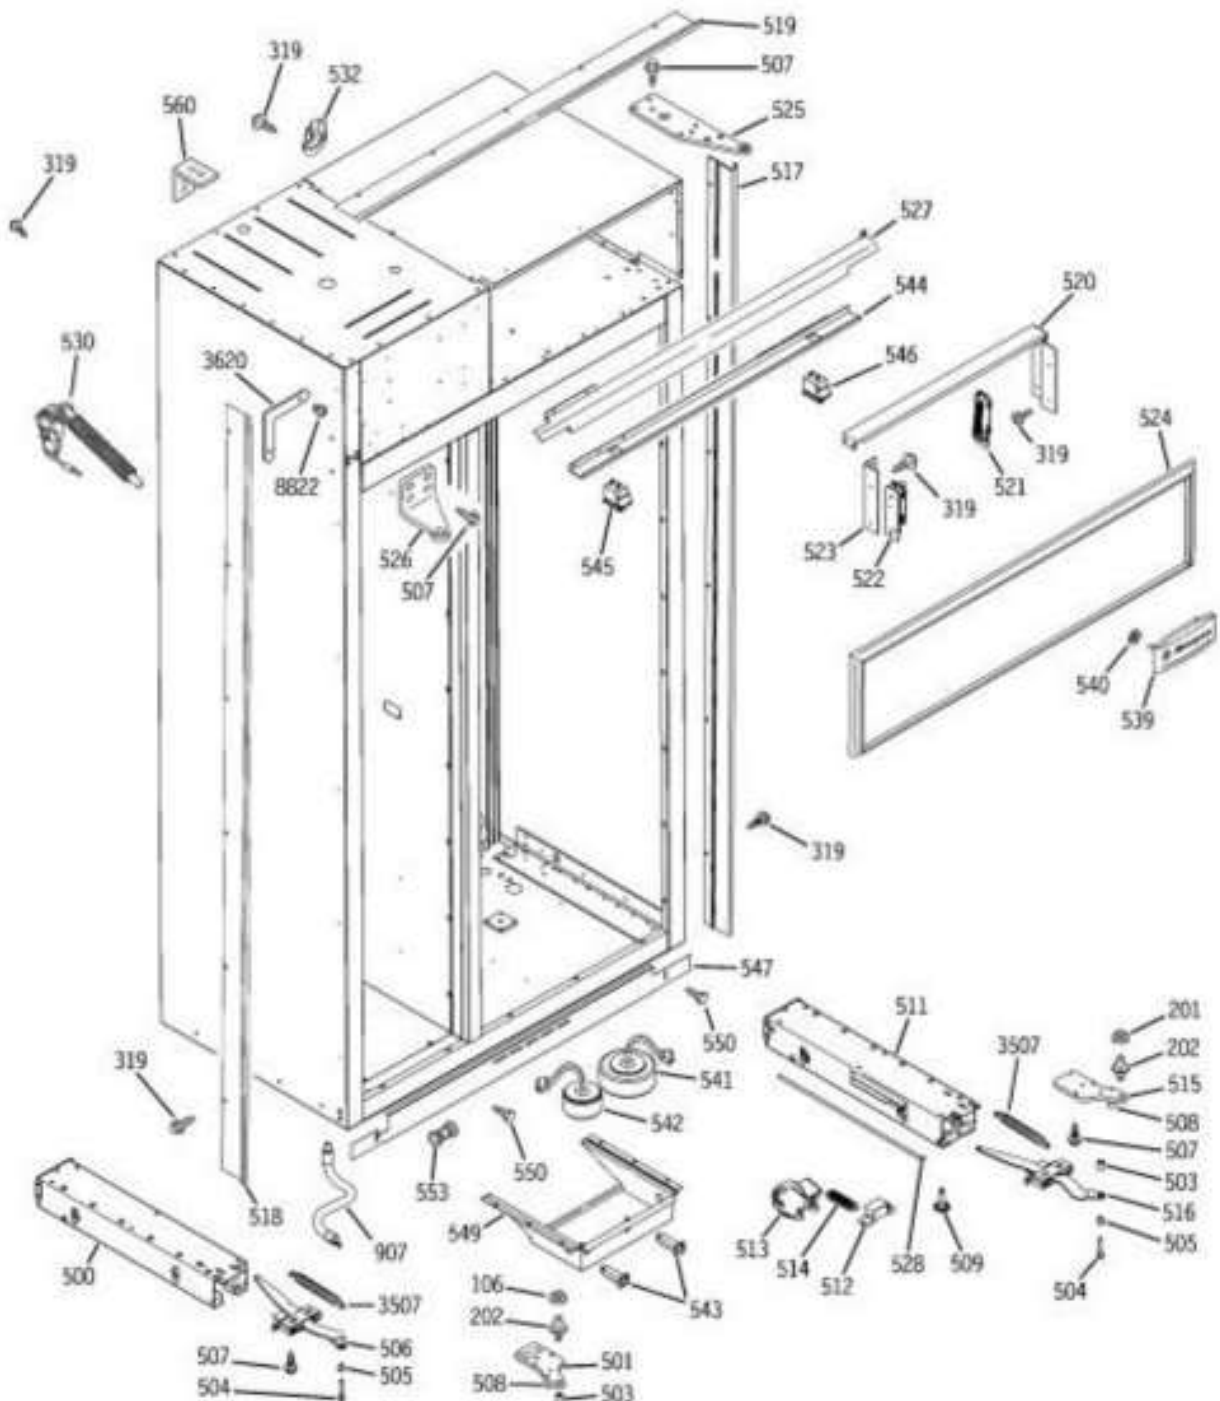

Distribuidor Autorizado

SurteRápido.com

Venta de Refacciones
Electrodomesticas

REFRIGERADOR ZISS480DRESS

CASE PARTS

ZISS480DRESS

Distribuidor Autorizado

SurteRápido.com

Venta de Refacciones
Electrodomesticas

REFRIGERADOR ZISS480DRESS

Guía	Refacción	Descripción
2	WG03L03791	LITERATURE PACK
30	WG04F03728	FILTER
31	WG04A01988	NUT
100	WG03F00007	48 DISP BLK FOAMED DR
101	WG03A00793	COLLAR KIT SS BK
102	WG03L03438	FZ DOOR HINGE
105	WG03L00725	FZ HINGE DOOR
106	WG03L00092	FZ BOTTOM
107	WG03F00004	SELLO PUERTA
107	WG03F05786	SELLO PUERTA
108	WG03L02378	BIN ASM
108	WG03L08075	BIN ASM
110	WG03F00341	HOUSING SHIELD DISP BK
111	WG03F00291	FUNNEL ICE DISPLAY
113	WR01F02670	INTERRUPTOR
114	WR01A00924	SPRING TORSION KIT
115	WG03L06901	REFLECTOR LUZ
116	WG02F01491	SOCKET LAMP
117	WR01A01564	LIGHT DISPENSER
118	WR01L00935	PUERTA
119	WR01L01914	PUERTA ENSAMBLE
120	WG03F00010	48 SS BD FZ
120	WG03L00290	48 SS BD FZ
121	WG03A00014	BUTHER DISH
121	WG03L02937	BUTHER DISH
126	WG03F01447	ENSAMBLE JALADERA TUBULAR
126	WG03A02499	ENSAMBLE JALADERA TUBULAR
127	WR01F03323	SOLENOID ASM
128	WG03A00034	SCREW-PKG 12
129	WR01L03203	GRILLE RECESS BK
133	WG02F00400	DISPLAY TOUCH DISP BLK
133	WG03L07708	DISPLAY TOUCH DISP BLK
134	WG03L03419	FUNNEL EXTN BK
136	WG03F00574	STAND OFF SS
136	WG03A02777	STAND OFF SS