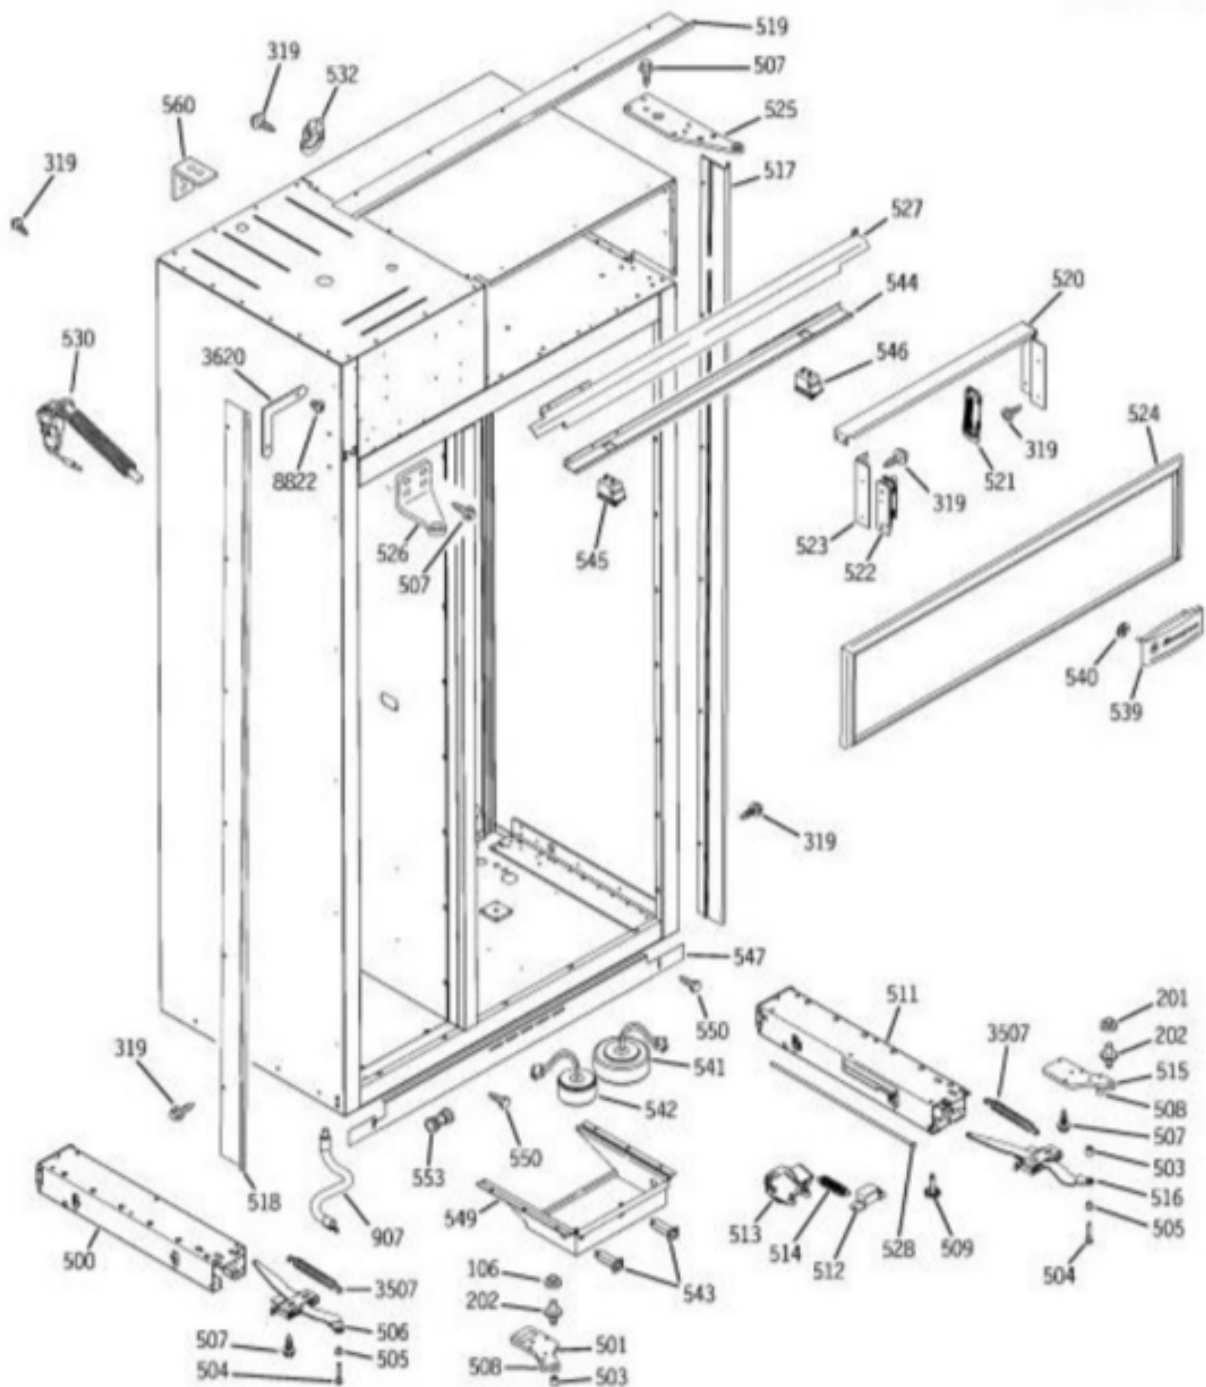

Distribuidor Autorizado

SurteRápido.com

Venta de Refacciones
Electrodomesticas

REFRIGERADOR ZISS480DRFSS

CASE PARTS

ZISS480DRFSS

Distribuidor Autorizado

SurteRápido.com

Venta de Refacciones
Electrodomesticas

REFRIGERADOR ZISS480DRFSS

Guía	Refacción	Descripción
2	WG03L03791	LITERATURE PACK
30	WG04F03728	FILTER
31	WG04A01988	NUT
100	WG03F00007	48 DISP BLK FOAMED DR
101	WG03A00793	COLLAR KIT SS BK
102	WG03L03438	FZ DOOR HINGE
105	WG03L00725	FZ HINGE DOOR
106	WG03L00092	FZ BOTTOM
107	WG03F00004	SELLO PUERTA
107	WG03F05786	SELLO PUERTA
108	WG03L02378	BIN ASM
108	WG03L08075	BIN ASM
110	WG03F00341	HOUSING SHIELD DISP BK
111	WG03F00291	FUNNEL ICE DISPLAY
113	WR01F02670	INTERRUPTOR
114	WR01A00924	SPRING TORSION KIT
115	WG03L06901	REFLECTOR LUZ
116	WG02F01491	SOCKET LAMP
117	WR01A01564	LIGHT DISPENSER
118	WR01L00935	PUERTA
119	WR01L01914	PUERTA ENSAMBLE
120	WG03F00010	48 SS BD FZ
120	WG03L00290	48 SS BD FZ
121	WG03A00014	BUTHER DISH
121	WG03L02937	BUTHER DISH
126	WG03F01447	ENSAMBLE JALADERA TUBULAR
126	WG03A02499	ENSAMBLE JALADERA TUBULAR
127	WR01F03323	SOLENOID ASM
128	WG03A00034	SCREW-PKG 12
129	WR01L03203	GRILLE RECESS BK
133	WG02F00400	DISPLAY TOUCH DISP BLK
133	WG03L07708	DISPLAY TOUCH DISP BLK
134	WG03L03419	FUNNEL EXTN BK
136	WG03F00574	STAND OFF SS
136	WG03A02777	STAND OFF SS