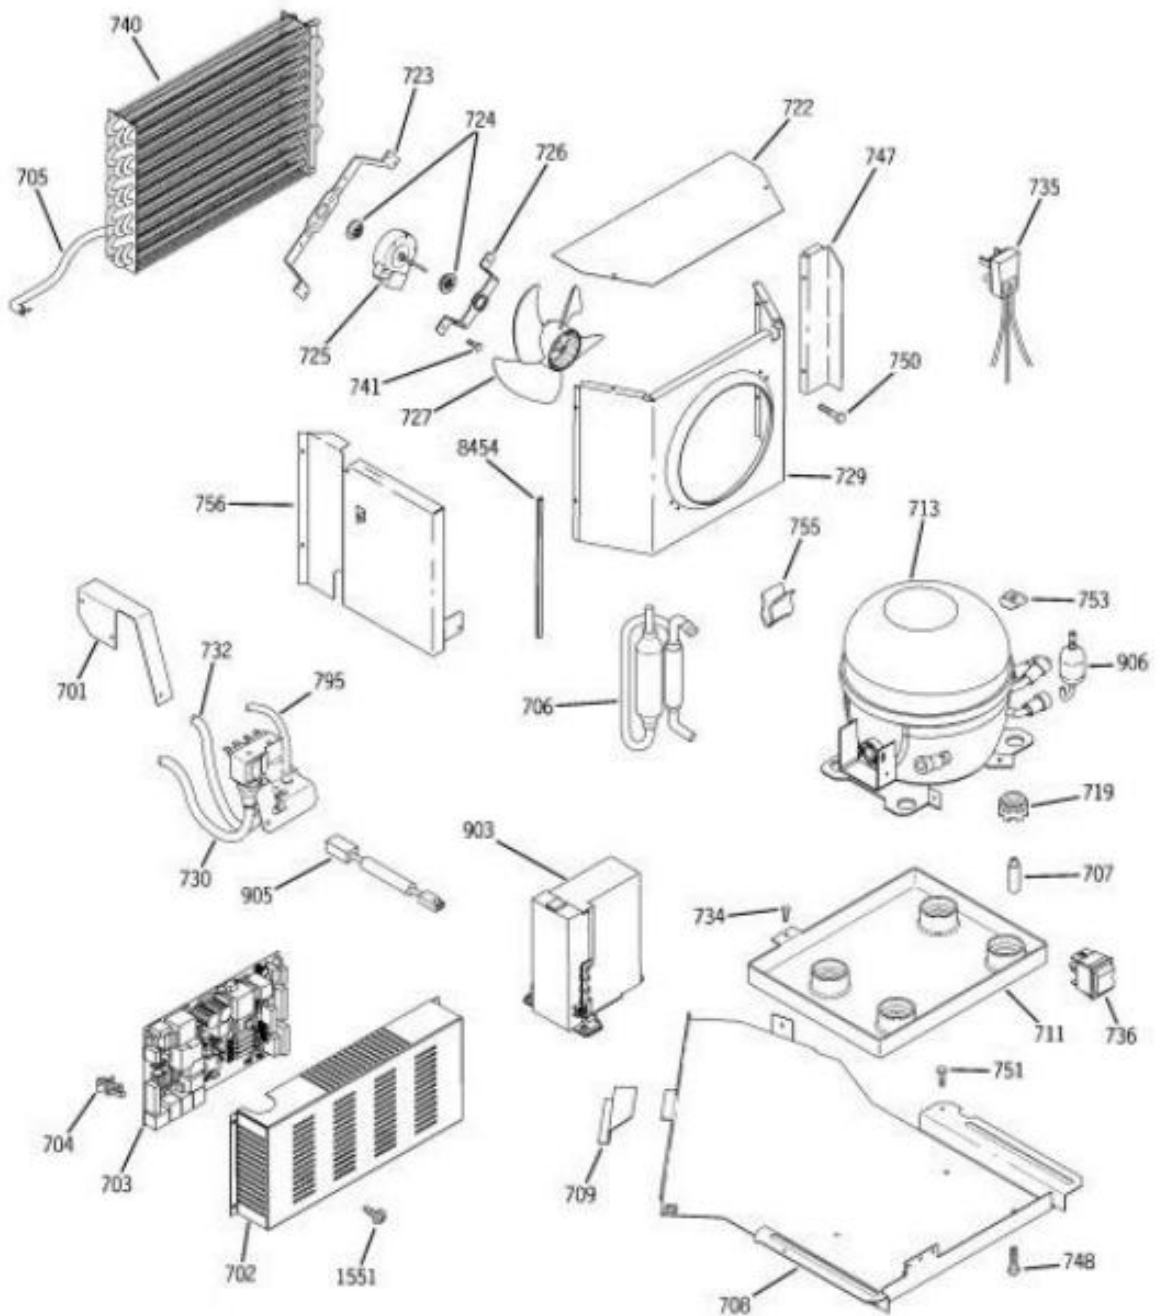

ZISS480DRHSS

MACHINE COMPARTMENT

Distribuidor Autorizado

SurteRápido.com

Venta de Refacciones
Electrodomesticas

REFRIGERADOR ZISS480DRHSS

Guía	Refacción	Descripción
2	WG03L03791	LITERATURE PACK
100	WG03F00007	48 DISP BLK FOAMED DR
101	WG03A00793	COLLAR KIT SS BK
102	WG03L03438	FZ DOOR HINGE
105	WG03L00725	FZ HINGE DOOR
106	WG03L00092	FZ BOTTOM
107	WG03F00004	SELLO PUERTA
107	WG03F05786	SELLO PUERTA
108	WG03L02378	BIN ASM
108	WG03L08075	BIN ASM
110	WG03F00341	HOUSING SHIELD DISP BK
111	WG03F00291	FUNNEL ICE DISPLAY
113	WR01F02670	INTERRUPTOR
114	WR01A00924	SPRING TORSION KIT
115	WG03L06901	REFLECTOR LUZ
116	WG02F01491	SOCKET LAMP
117	WR01A01564	LIGHT DISPENSER
118	WR01L00935	PUERTA
119	WR01L01914	PUERTA ENSAMBLE
120	WG03F00010	48 SS BD FZ
120	WG03L00290	48 SS BD FZ
121	WG03A00014	BUTHER DISH
121	WG03L02937	BUTHER DISH
126	WG03F01447	ENSAMBLE JALADERA TUBULAR
126	WG03A02499	ENSAMBLE JALADERA TUBULAR
127	WR01F03323	SOLENOID ASM
128	WG03A00034	SCREW-PKG 12
129	WR01L03203	GRILLE RECESS BK
133	WG02F00400	DISPLAY TOUCH DISP BLK
133	WG03L07708	DISPLAY TOUCH DISP BLK
134	WG03L03419	FUNNEL EXTN BK
136	WG03F00574	STAND OFF SS
136	WG03A02777	STAND OFF SS
137	WG03A00033	SCREW SET #1
138	WG03A00030	SCREW #10-32