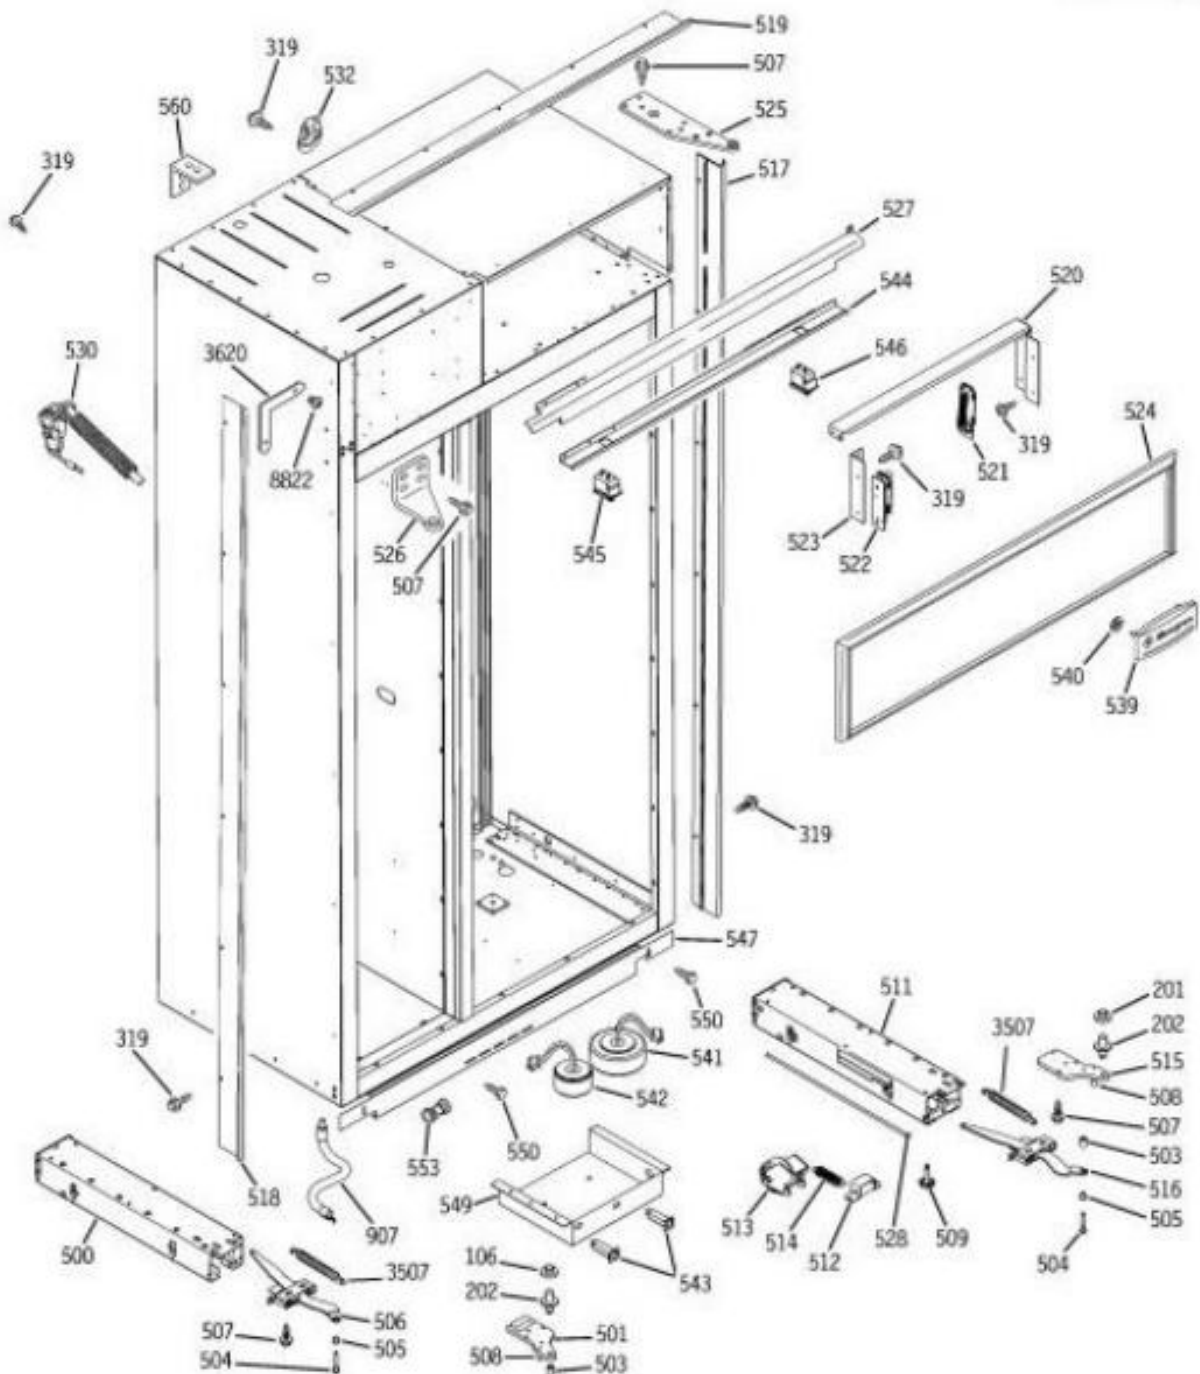

Distribuidor Autorizado

SurteRápido.com

Venta de Refacciones
Electrodomesticas

REFRIGERADOR ZISS480DRHSS

CASE PARTS

ZISS480DRHSS