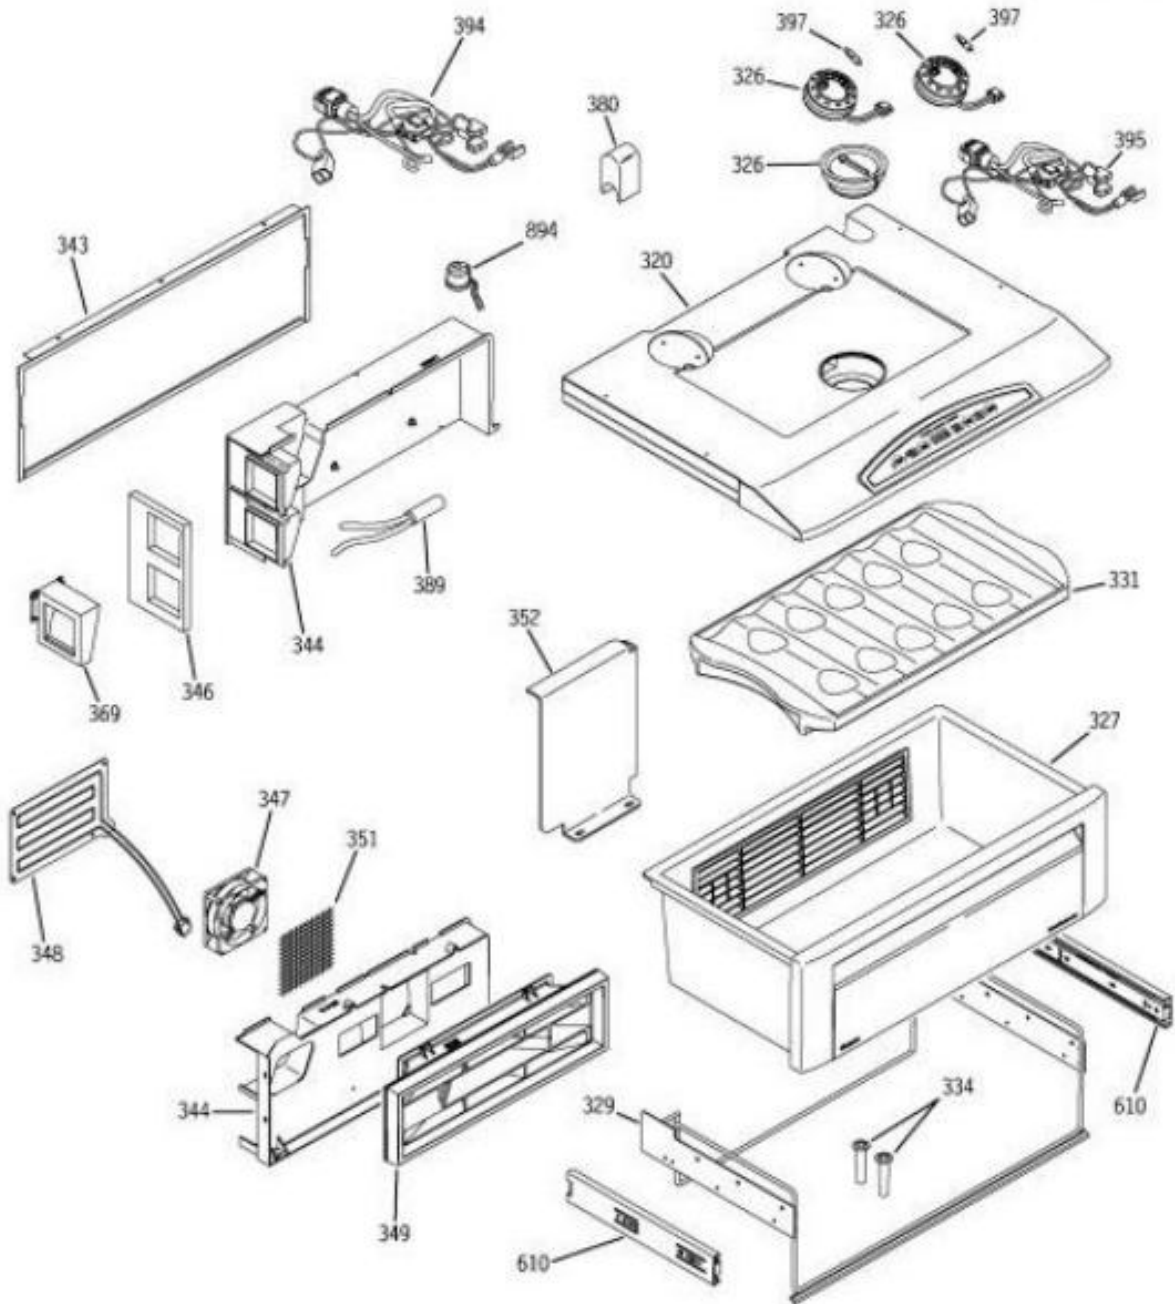

Distribuidor Autorizado

SurteRápido.com

Venta de Refacciones
Electrodomesticas

REFRIGERADOR ZISS480DRHSS

QUICK CHILL

ZISS480DRHSS