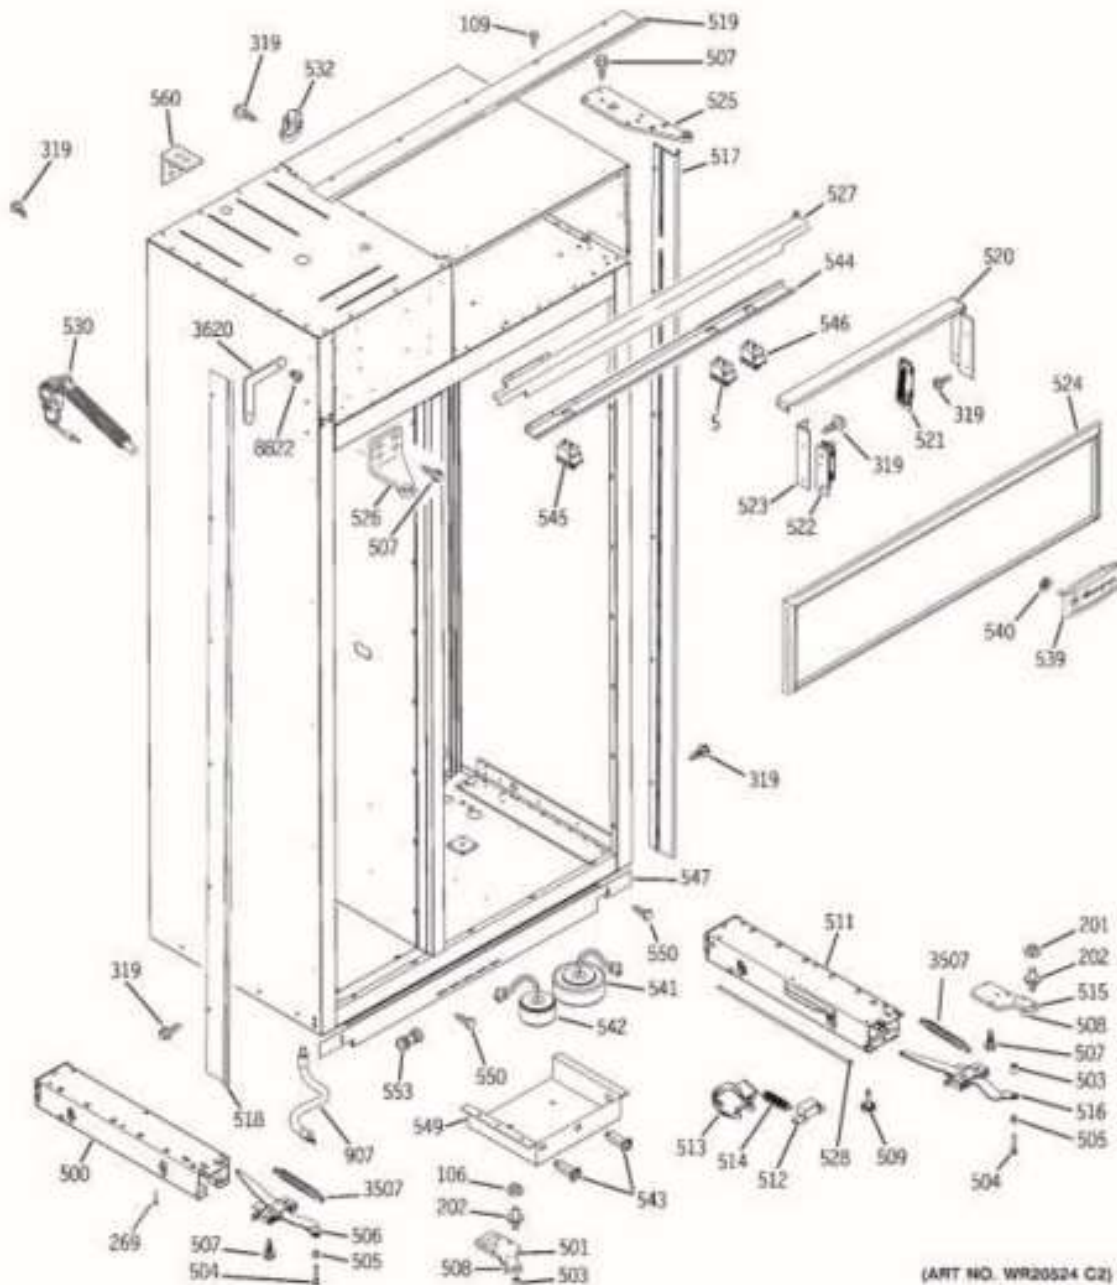

PIEZAS VARIAS CASE PARTS

ZISS480DXASS

(ART NO. WR20524 C2)

Distribuidor Autorizado

SurteRápido.com

Venta de Refacciones
Electrodomesticas

REFRIGERADOR ZISS480DXASS

Guía	Refacción	Descripción
1	WW01A00439	TORNILLO
2	WG03L03791	LITERATURE PACK
5	WR01F02293	SWITCH LIGHT
5	WG03F03974	SWITCH LIGHT
100	WG03F00009	48 FZ DISP DOOR ASM BLK
101	WG03A00793	COLLAR KIT SS BK
102	WG03L03438	FZ DOOR HINGE
105	WG03L00725	FZ HINGE DOOR
106	WG03L00092	FZ BOTTOM
107	WG03L00108	GASKET DOOR
108	WG03L02378	BIN ASM
108	WG03L08075	BIN ASM
110	WG03F03759	HOUSING SHIELD DISP
111	WG03F00291	FUNNEL ICE DISPLAY
113	WR01F02670	INTERRUPTOR
114	WR01A00924	SPRING TORSION KIT
115	WG03L06901	REFLECTOR LUZ
116	WG02F01491	SOCKET LAMP
117	WR01A01564	LIGHT DISPENSER
118	WR01L00935	PUERTA
119	WR01L01914	PUERTA ENSAMBLE
120	WR78X12362	WRAP ASM SS SXS FZ
126	WG03F01447	ENSAMBLE JALADERA TUBULAR
126	WG03A02499	ENSAMBLE JALADERA TUBULAR
127	WR01F03323	SOLENOID ASM
129	WR01L03203	GRILLE RECESS BK
133	WG02F00400	DISPLAY TOUCH DISP BLK
133	WG03L07708	DISPLAY TOUCH DISP BLK
134	WG03A01117	SCREW
136	WG03F00574	STAND OFF SS
136	WG03A02777	STAND OFF SS
137	WG03A00033	SCREW SET #1
138	WG03A00030	SCREW #10-32
164	WR01A00464	PIN DEFLECTOR DISP
200	WG03L00316	BISAGRA PUERTA