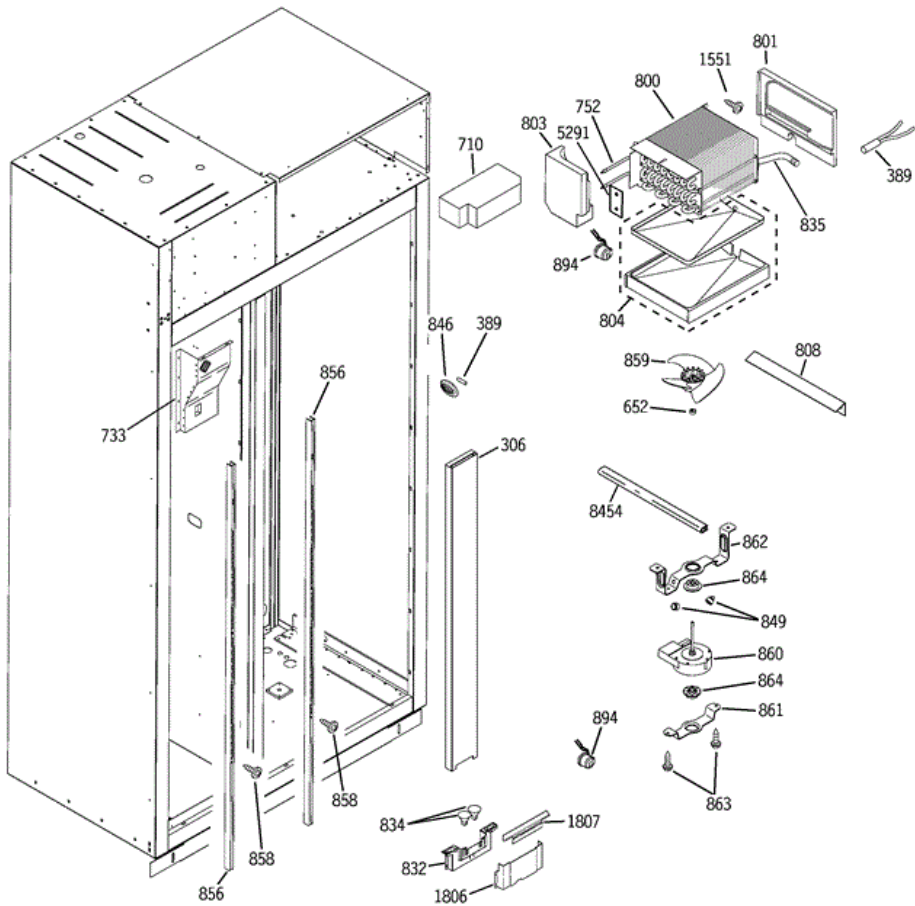

ZISS480DXBSS FREEZER SECTION