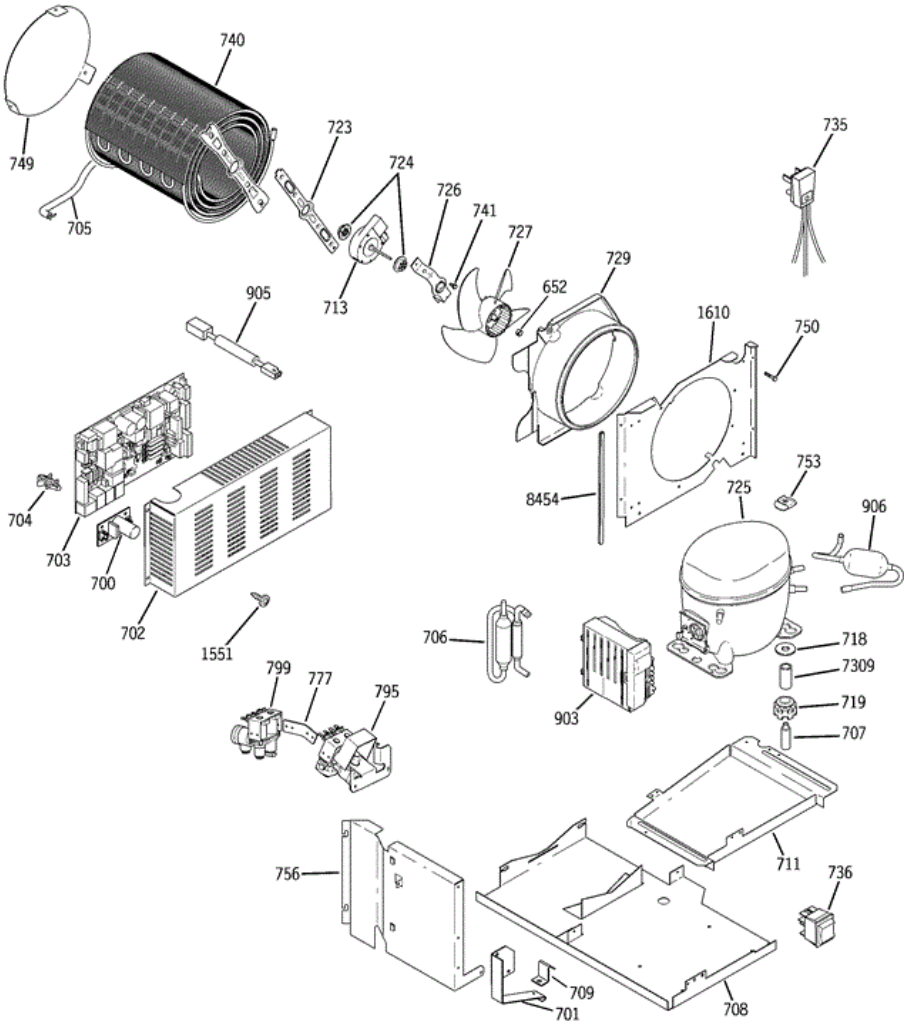

ZISS480DXBSS SYSTEM