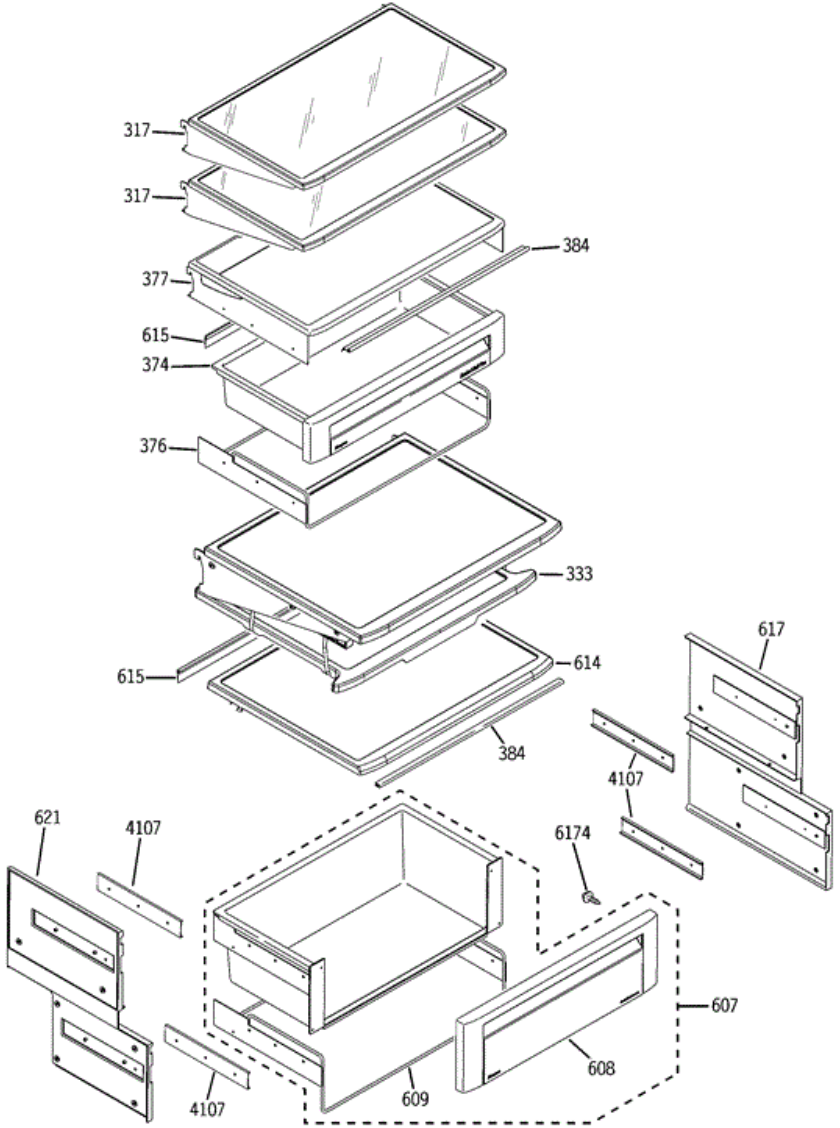

ZISS480DXBSS FRESH FOOD SHELVES