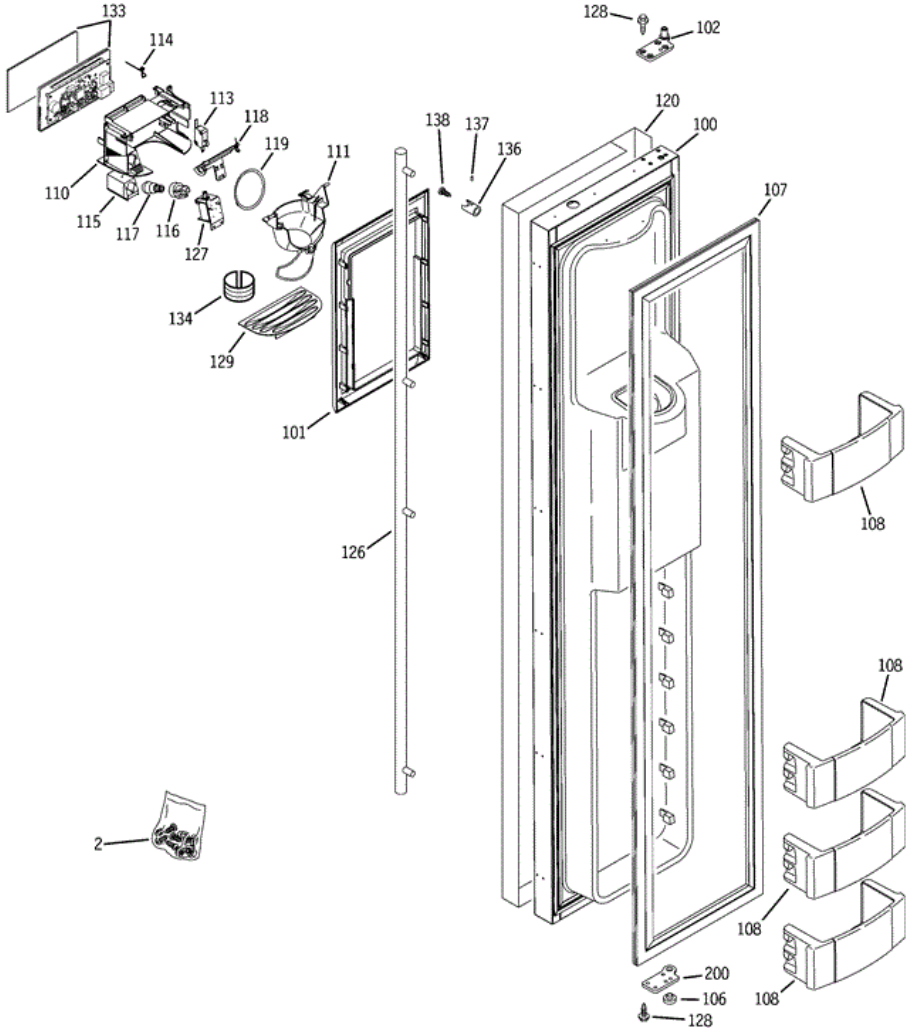

545	WR23X0427	SWITCH LIGHT FZ
546	WR23X10143	SWITCHLIGHT
547	WR74X10335	TOE KICK
549	WR17X12738	TRAY TRANSFORMER
550	WR01X10370	SCREW, TOEKICK
553	WR02X10444	UNION 5/16" X 1/4"
560	WR01X10825	BRACKET ANTI-TIP
907	WR02X13357	TUBE DISP WATER LINE KIT
1506	WR02X11208	LINK AUCTUATOR FZ
1516	WR02X11211	LINK AUCATOR FF
1541	WR62X10070	TRANSFORMER
3507	WR02X11745	SPRING CLOSURE, RED
3620	WR02X11335	TRIM CORNER KEY
8822	WH02X1211	SCREW

ZISS480DXBSS FREEZER DOOR