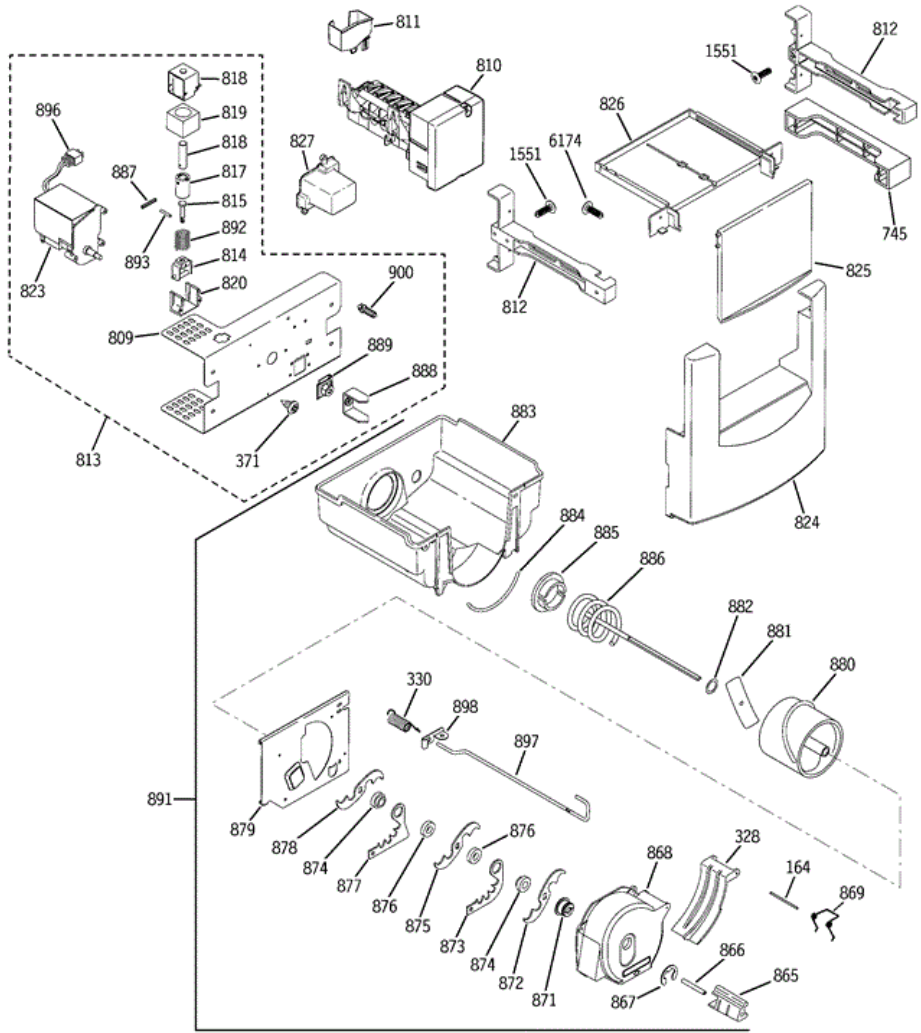

ZISS480DXBSS ICE MAKER & DISPENSER