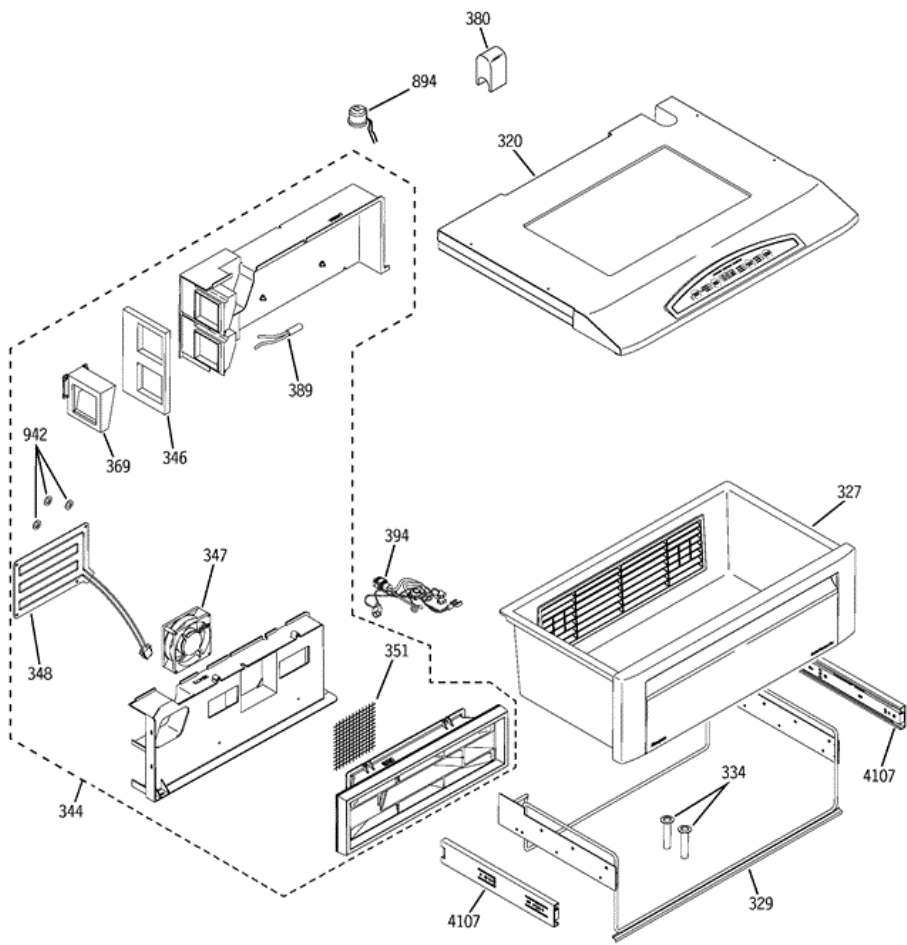

879	WR17X12822	PLATE FRONT DISP
880	WR17X4207	HELIX FRONT DISP
881	WR02X13320	BLADE IN DISP
882	WR01X1366	WASHER
883	WR30X0322	BUCKET ICE DISP
884	WR02X7905	BUCKET SEAL DISP
885	WR02X13321	DRIVE CUP
886	WR17X10044	AUGER HELIX DISP
887	WR02X4259	PIN SPIRAL
888	WR02X11937	DRIVE AUGER DISPENSER
889	WR01X1547	NUT J
891	WR17X11410	BUCKET & AUGER ASM DISP
892	WR02X4258	SPRING SOLENOID LINKAGE
893	WR02X4257	PIN SPIRAL
896	WR23X10682	HARNESS AUGER
897	WR17X11411	WIRE ACTUATOR DISP
898	WR02X13322	RETAINER ACTUATOR WIRE
900	WR02X12576	SUPPORT TWIST 9119-01-99
1551	WD02X0295	SCR 8-16X2 SS
6174	WR01X10449	SCREW 6X1/2 PAN PHIL H/L

ZISS480DXBSS QUICK CHILL