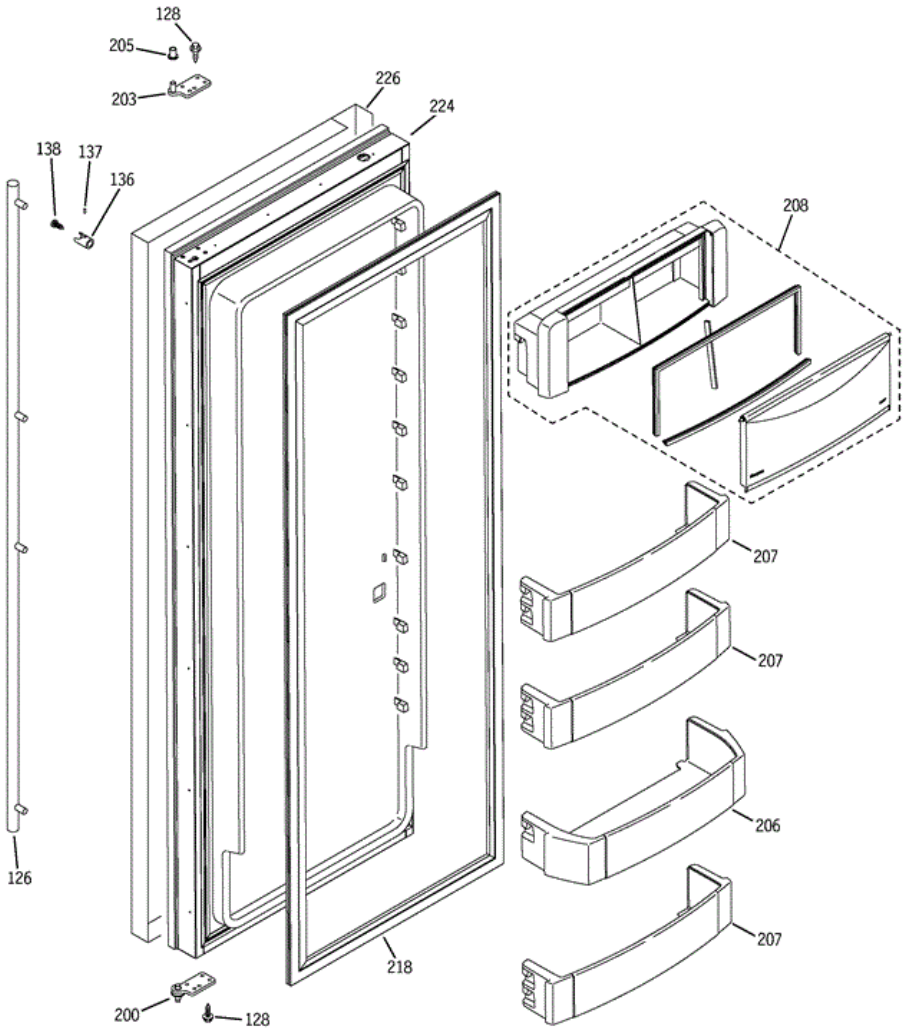

ZISS480DXBSS FRESH FOOD DOOR