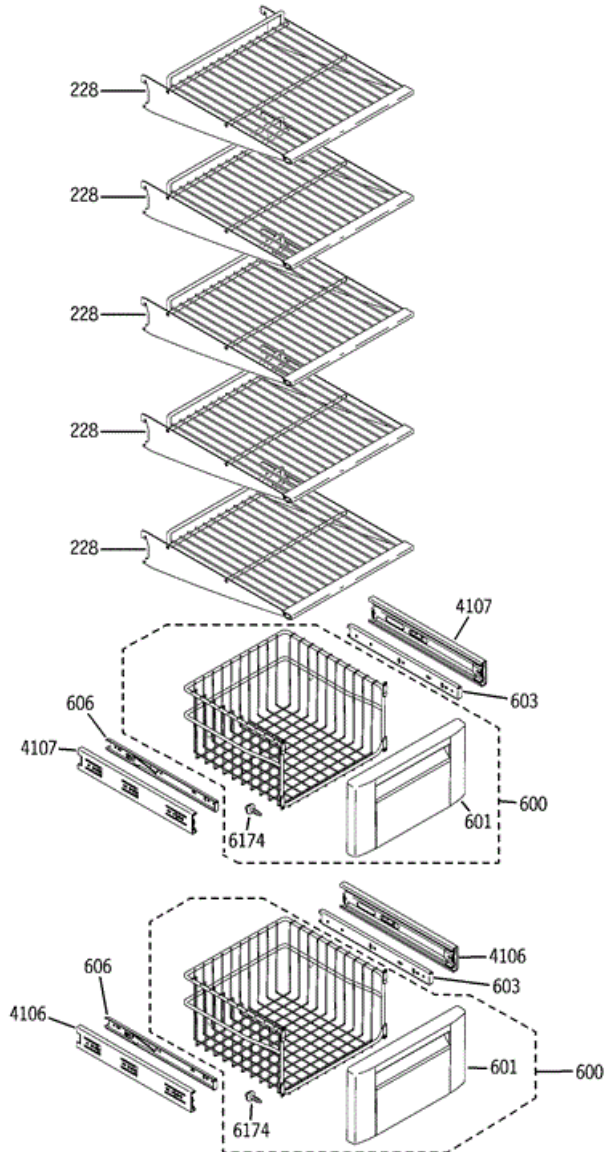

ZISS480DXBSS FREEZER SECTION

ZISS480DXBSS FREEZER SECTION

306	WR17X12619	REFLECTOR LIGHT 48 FZ
389	WR55X10030	SENSOR TEMPERATURE
652	WR02X12149	RING COMPRESSION
710	WR17X11187	FOAM BLOCK EVAPORATOR
733	WR17X12537	DUCT COVER FZ
752	WR51X10111	DEFROST HEATER
800	WR85X10112	EVAPORATOR SXS
801	WR17X12528	BAFFLE RETURN FF
803	WR02X12857	FOAM BLOCK EVAP
804	WR17X12621	PAN DRAIN ASM
808	WR02X12946	BRACKET QC DUCT
832	WR17X12545	BASE CAP END
834	WR02X11183	HALOGEN BULB LIGHT COLUM
835	WR17X11969	TUBE DRAIN FLEXIBLE
846	WR02X10647	GRILLE SENSOR
849	WR02X10540	BUMPER LID
856	WR17X12525	TRACK FZ SHELF
858	WR01X10840	SCR 10-24 F PNP 1.25 S
859	WR60X10050	BLADE FAN MOTOR
860	WR60X10185	MOTOR EVAP DC
861	WR02X11622	BRACKET EVAP FAN BTM
862	WR02X10653	BRACKET ORIFICE FAN
863	WR01X10652	SCR 8-18 AB IHW 5/8 S
864	WR02X10519	GROMMET EVAP FAN
894	WR50X10092	THERMOSTAT LIGHT
1551	WD02X0295	SCR 8-16X2 SS
1806	WR02X13146	CLIP CAP END
1807	WR02X13147	CLIP CAP END
5291	WR02X8619	BRACKET DEF HEATER
8454	WR38X10190	EDGE TRIM 1.1257"

ZISS480DXBSS FREEZER SHELVES

ZISS480DXBSS FREEZER SHELVES

228	WR71X10815	WIRE SHELF ASM FZ
600	WR21X10055	FZ BASKET ASM
601	WR71X10415	FRONT FZ BASKET
603	WR72X10189	FZ SLIDE ASM RH
606	WR72X10190	FZ SLIDE ASM LH
4106	WR72X10365	SLIDE OUTER LONG
4107	WR72X10366	SLIDE OUTER SHORT
6174	WR01X10449	SCREW 6X1/2 PAN PHIL H/L