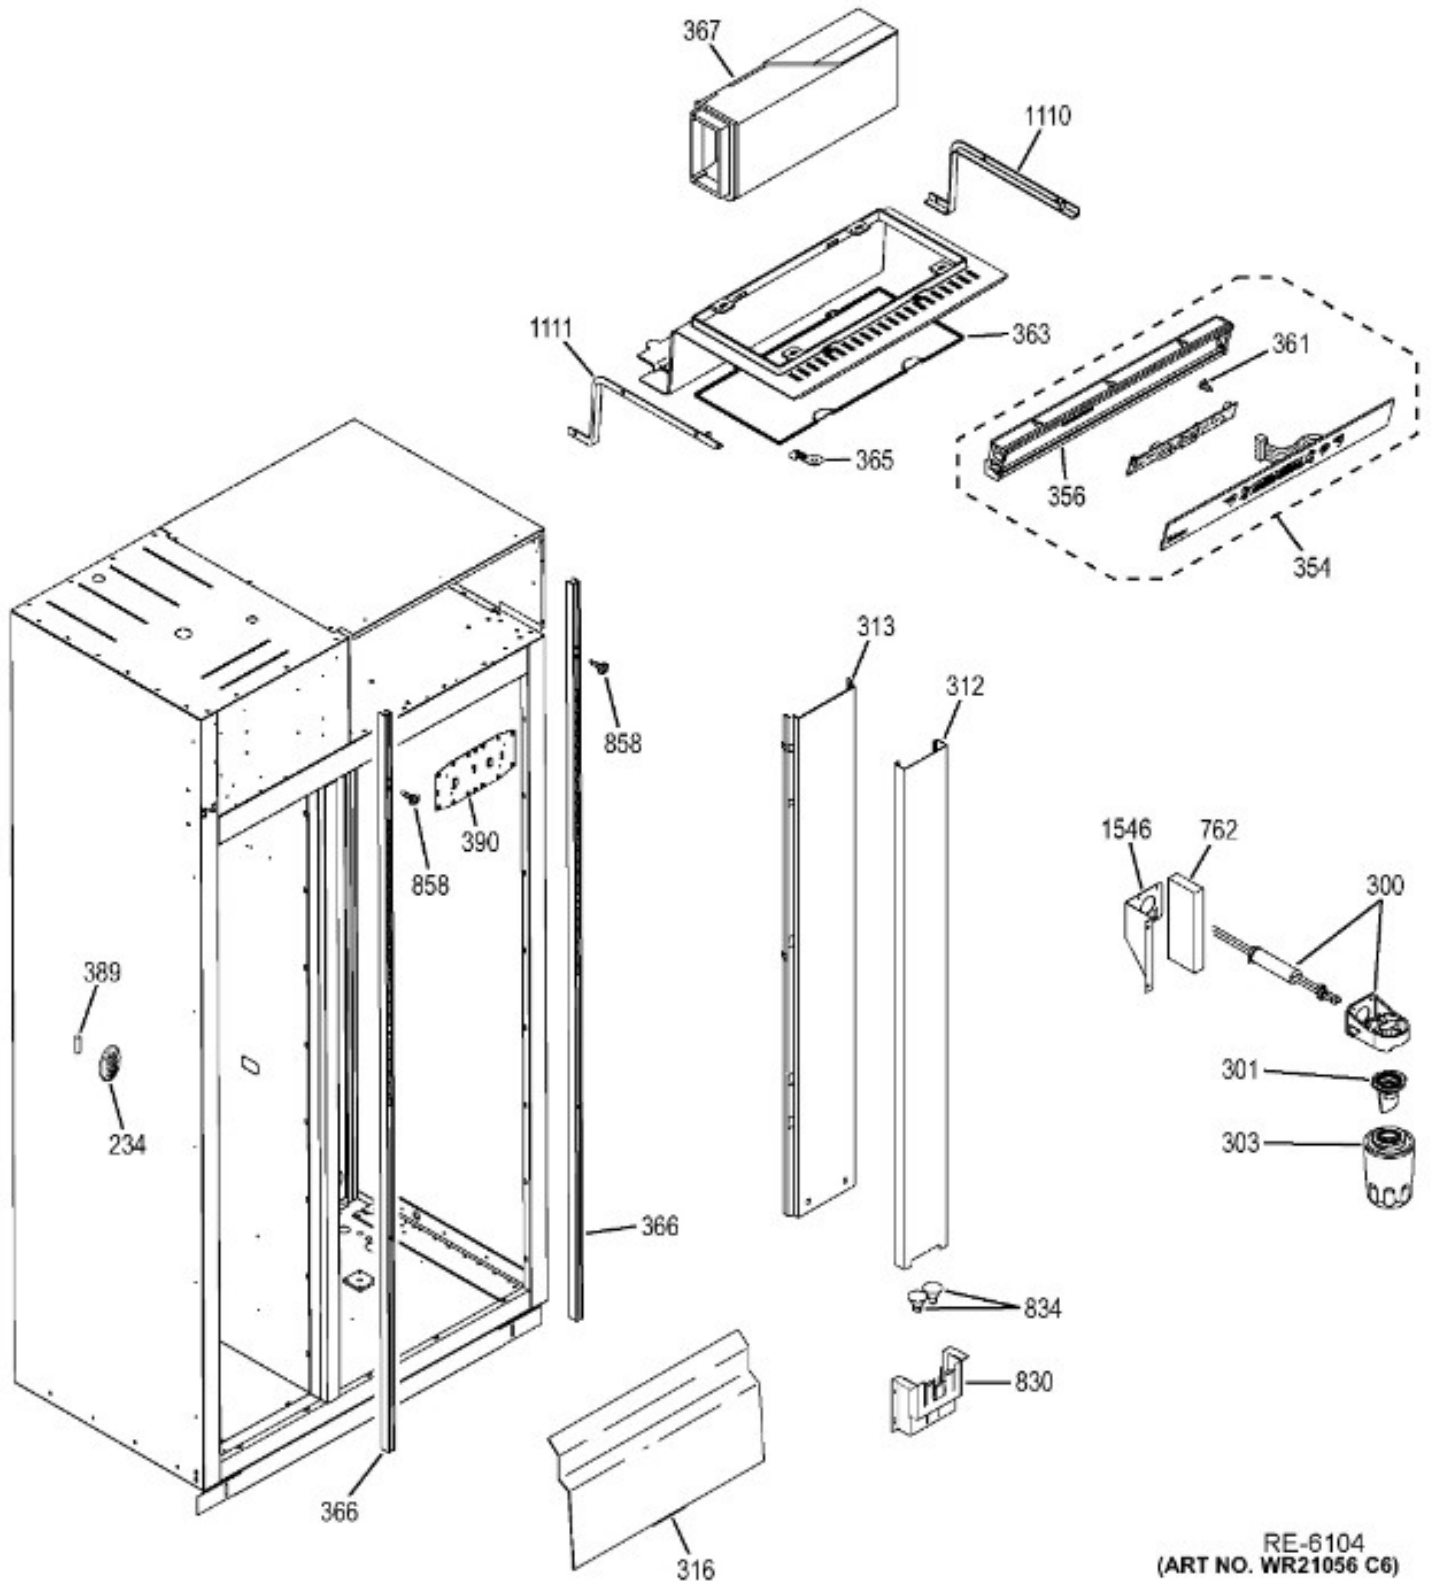

REFRIGERADOR ZISS480NHASS

Note:

This drawing is representative only and may not be an accurate representation of the product. Contact your Parts Dealer should any questions arise.