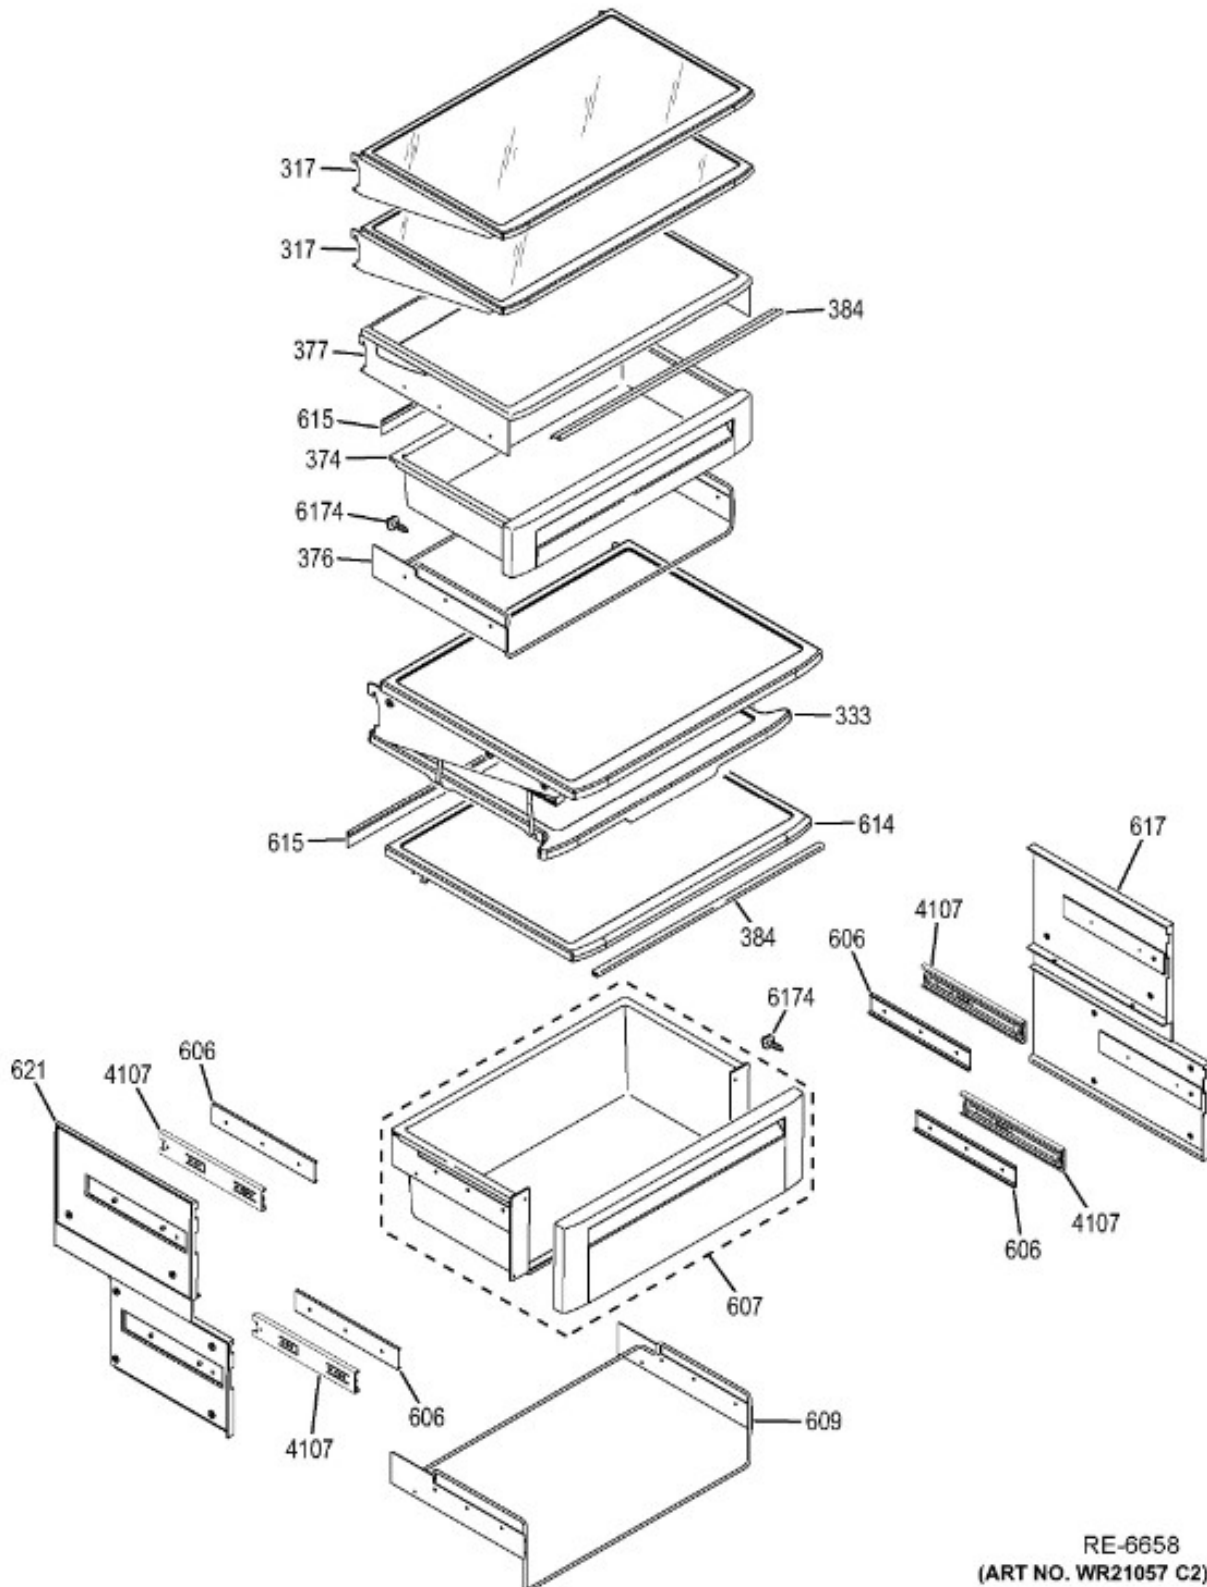

Distribuidor Autorizado

SurteRápido.com

Venta de Refacciones
Electrodomesticas

REFRIGERADOR ZISS480NHBS

Note:

This drawing is representative only and may not be an accurate representation of the product. Contact your Parts Dealer should any questions arise.

RE-6658
(ART NO. WR21057 C2)