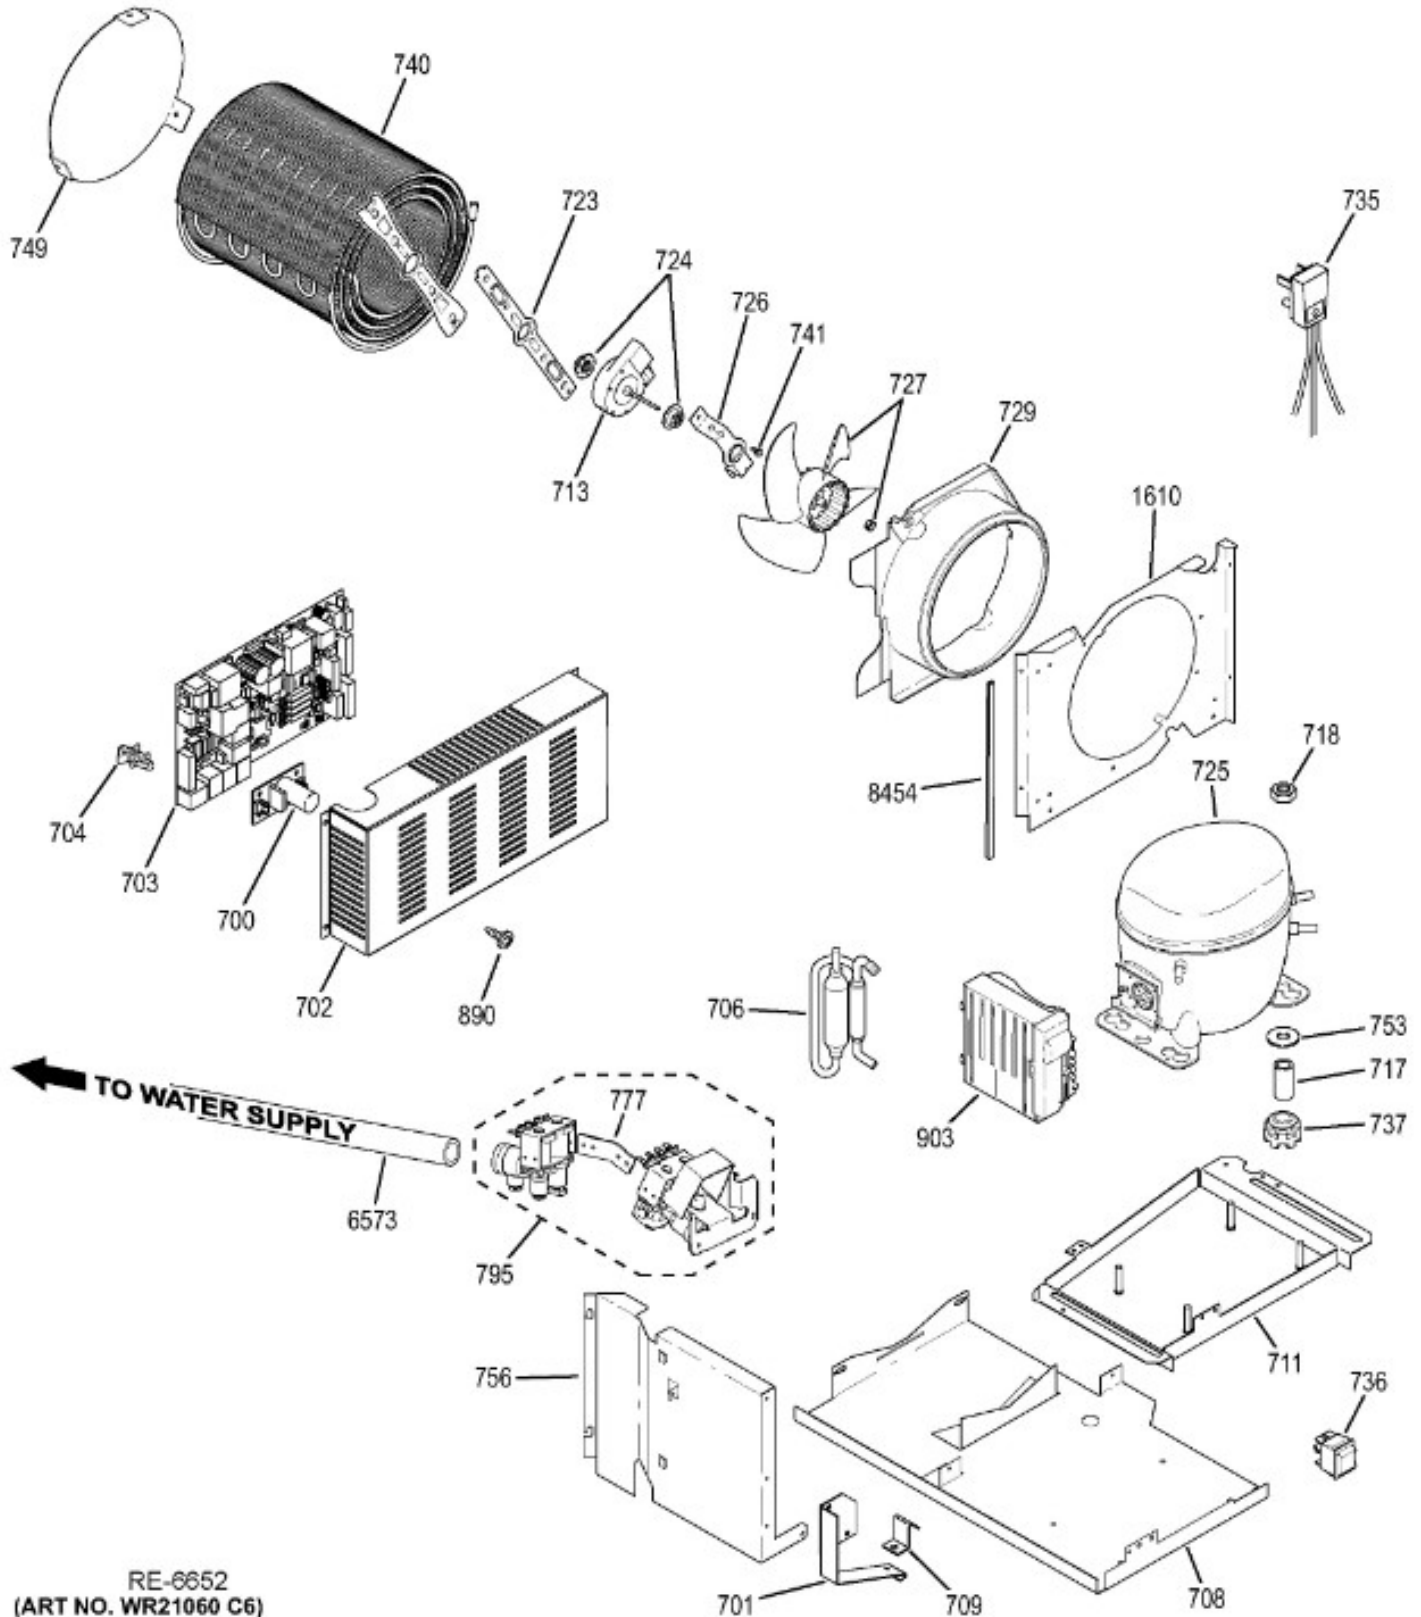

REFRIGERADOR ZISS480NHBS

Note:

This drawing is representative only and may not be an accurate representation of the product.
Contact your Parts Dealer should any questions arise.