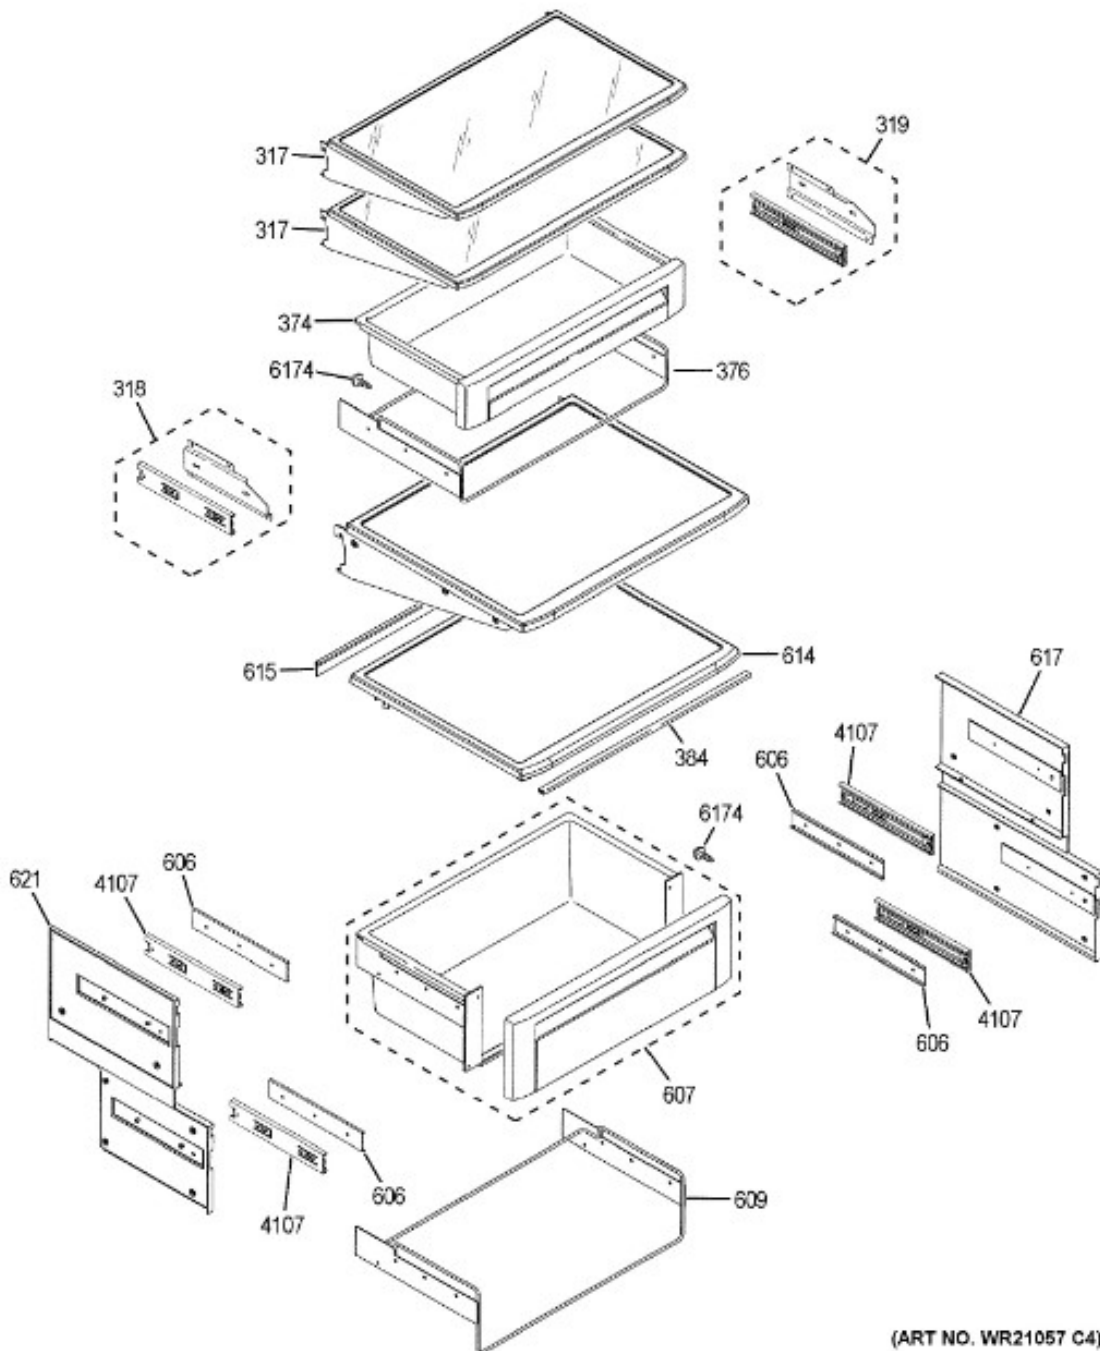

REFRIGERADOR ZISS480NKBSS

Note:

This drawing is representative only and may not be an accurate representation of the product. Contact your Parts Dealer should any questions arise.