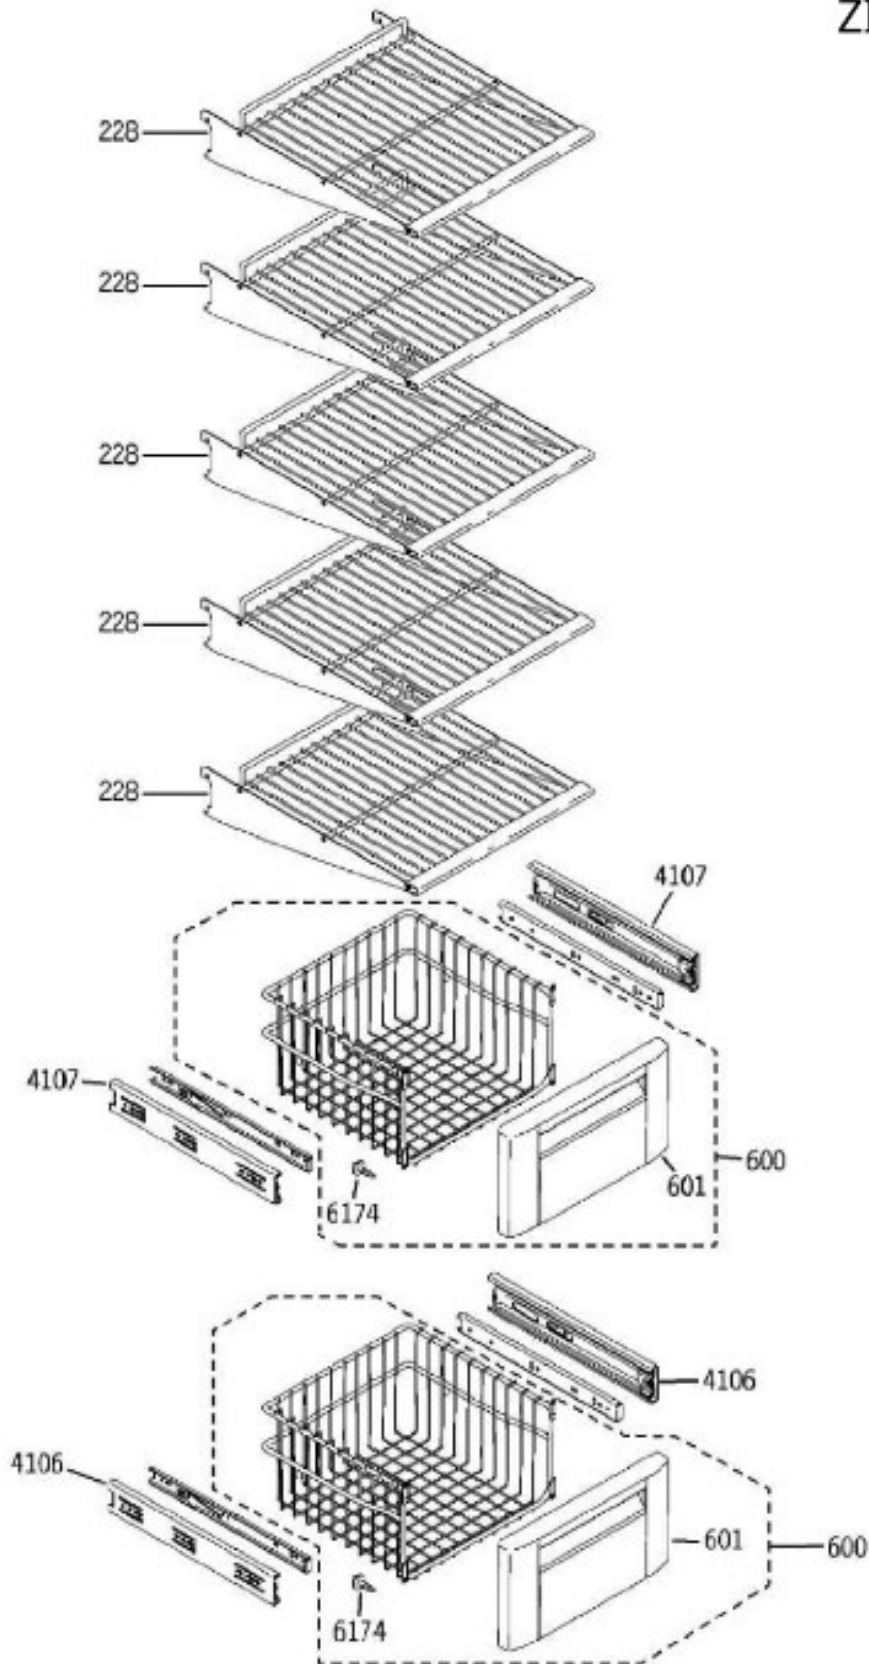

REFRIGERADOR ZISS480NXBSS

ZISS480NXBSS

Distribuidor Autorizado

SurteRápido.com

Venta de Refacciones
Electrodomesticas

REFRIGERADOR ZISS480NXBSS

Guía	Refacción	Descripción
1	31-46119	INSTALLATION INSTRUCTION
1	49-60559-1	OWNERS MANUAL
2	WG03L03791	LITERATURE PACK
100	WG03L09787	DOOR FOAM ASM FZ SXS ND
100	WG03L03020	DOOR FOAM ASM FZ SXS ND
102	WG03L03438	FZ DOOR HINGE
106	WG03L00092	FZ BOTTOM
107	WG03L00108	GASKET DOOR
108	WG03L02378	BIN ASM
108	WG03L08075	BIN ASM
120	WR78X12678	WRAP ASM SS SXS FZ
126	WG03F01447	ENSAMBLE JALADERA TUBULAR
126	WG03A02499	ENSAMBLE JALADERA TUBULAR
128	WR01X1754	SCREW 12-24
136	WG03F00574	STAND OFF SS
136	WG03A02777	STAND OFF SS
137	WG03A00033	SCREW SET #1
138	WG03A00030	SCREW #10-32
200	WG03L00316	BISAGRA PUERTA
201	WG03A00011	BUSHING HINGE BOTTOM
202	WR02X8629	GRILLE ICE SERV SNAP-IN
202	WR01A01444	HINGE PIN
203	WG03L00317	BISAGRA SUPERIOR
203	WG03L07744	BISAGRA SUPERIOR
205	WG03A00012	BUSHING HINGE TOP
206	WG03F00040	BIN ASM GALLON
206	WG03L07757	BIN ASM GALLON
207	WG03F00521	REG BIN FF ASM
207	WG03L07758	REG BIN FF ASM
208	WG03L02377	DAIRY BIN ASM
208	WG03L10520	DAIRY BIN ASM
218	WG03L00107	GASKET DOOR FRESH FOOD
224	WR78X12145	DOOR FOAMED ASM FF SXS
226	WG03L05802	WRAP ASM FF SXS EURO
228	WG03A01773	WIRE SHELF ASM FZ, MONOGRAM