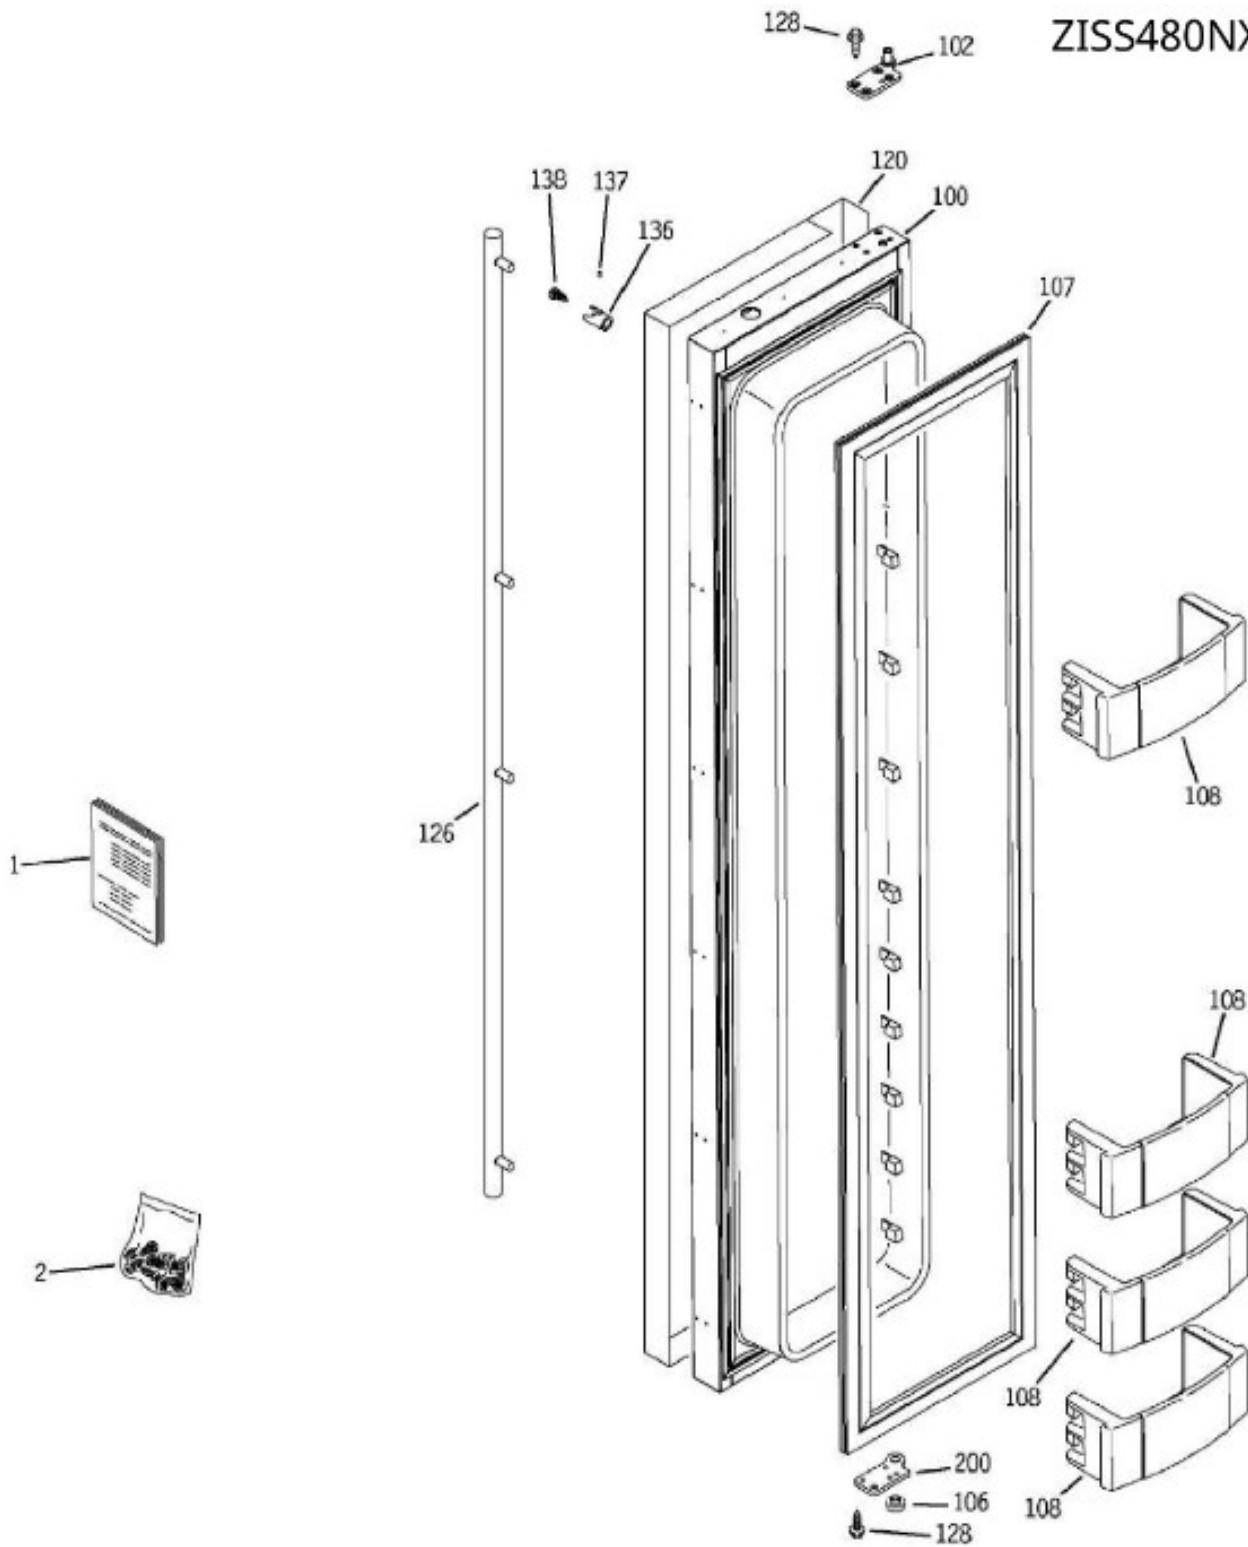

Distribuidor Autorizado

SurteRápido.com

Venta de Refacciones
Electrodomesticas

REFRIGERADOR ZISS480NXBSS

ZISS480NXBSS