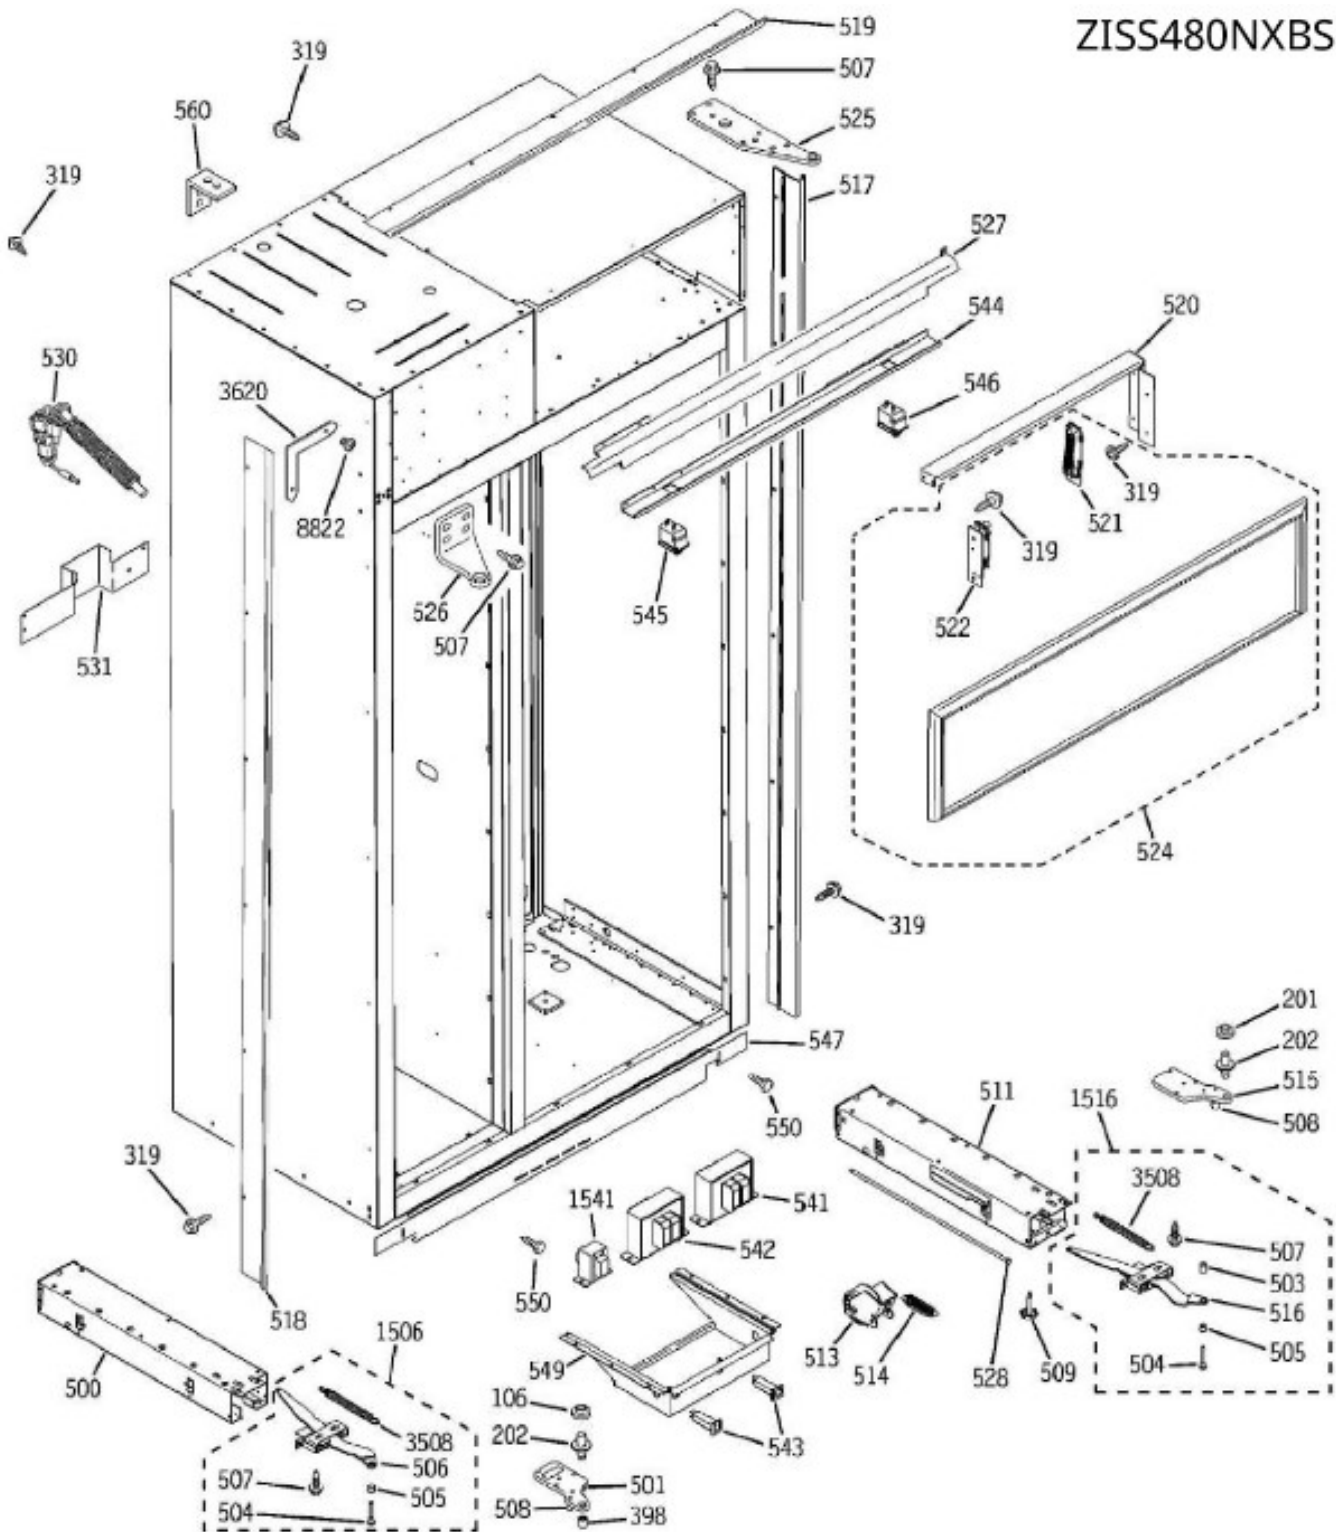

Distribuidor Autorizado

SurteRápido.com

Venta de Refacciones
Electrodomesticas

REFRIGERADOR ZISS480NXBSS

ZISS480NXBSS