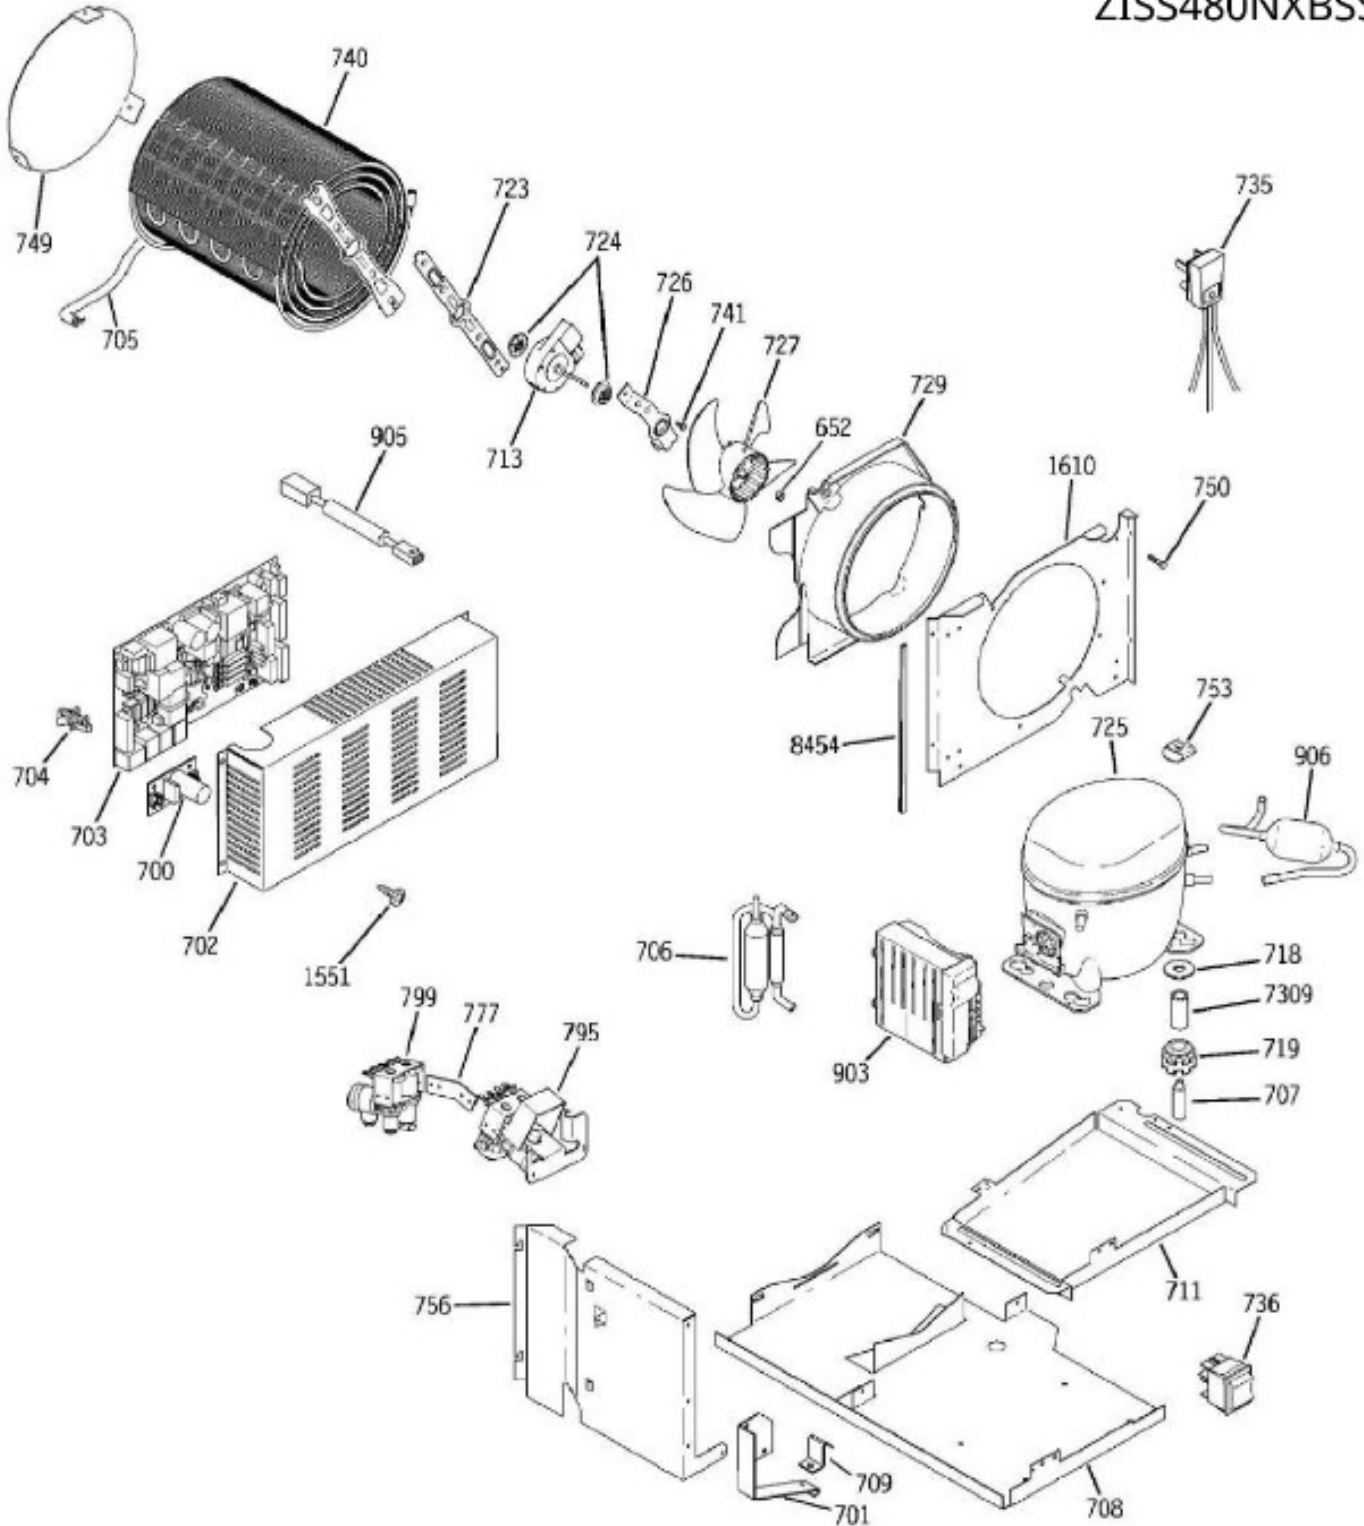

Distribuidor Autorizado

SurteRápido.com

Venta de Refacciones
Electrodomesticas

REFRIGERADOR ZISS480NXBSS

ZISS480NXBSS