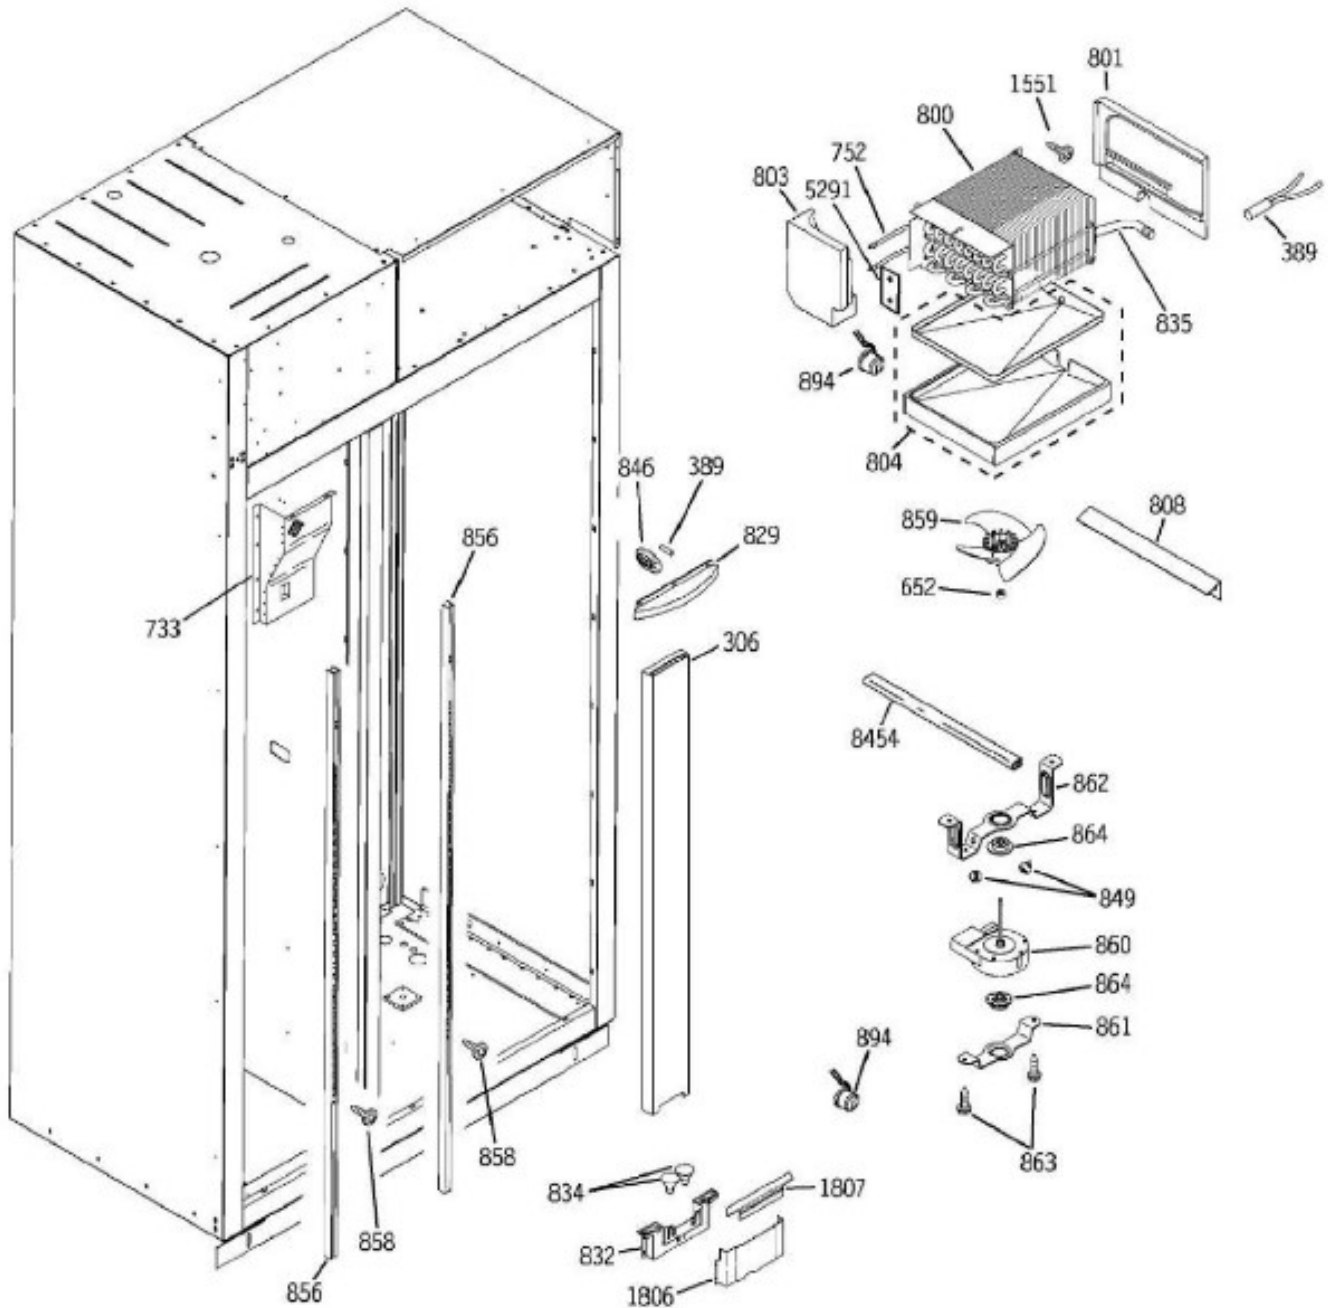

Distribuidor Autorizado

SurteRápido.com

Venta de Refacciones
Electrodomesticas

REFRIGERADOR ZISS480NXBSS

ZISS480NXBSS